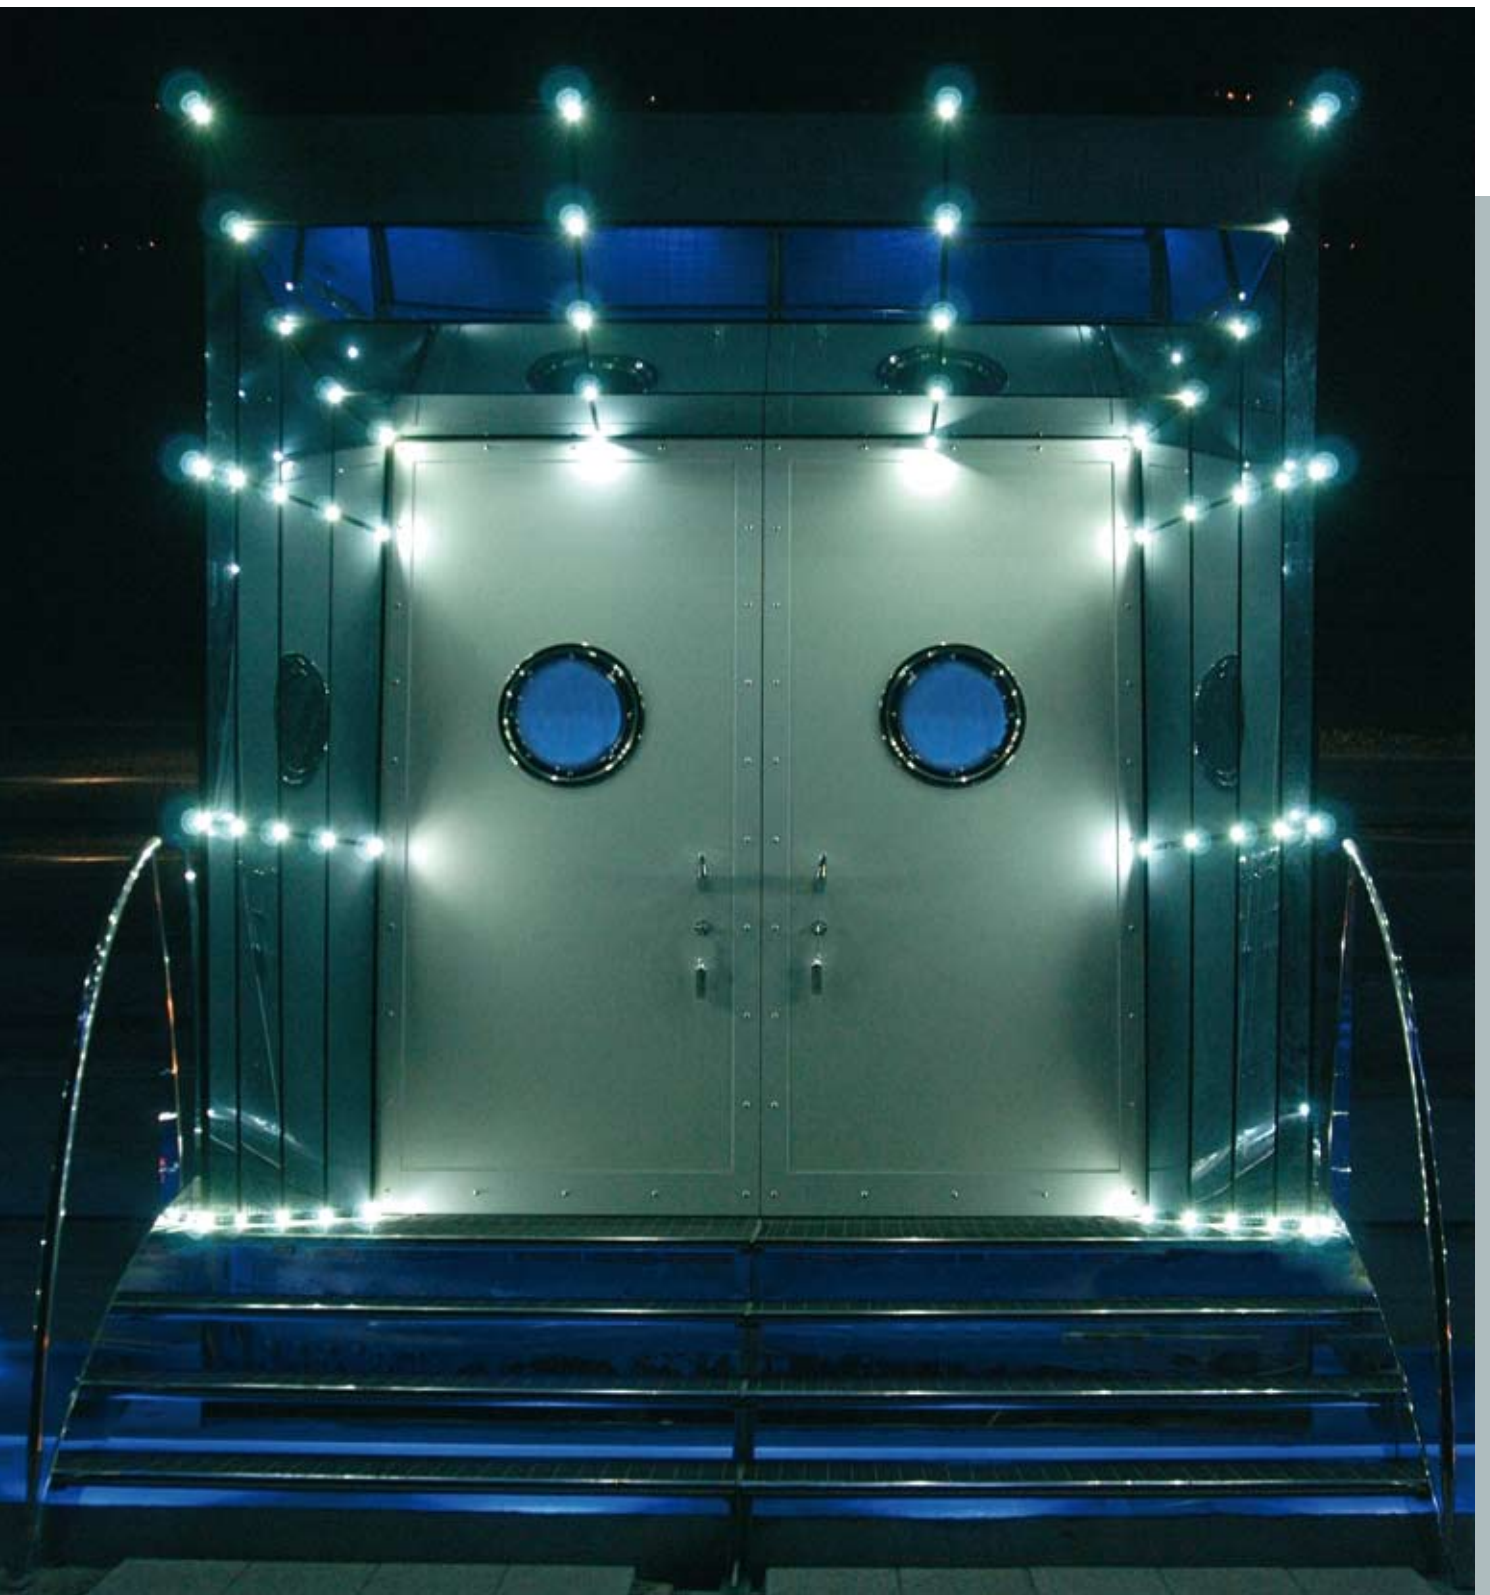

# urban lights

046 | 047

The range of Side light fixtures for outdoor use enables us to find the ideal technical lighting solutions for each situation and architectural style, utilising specific optics and light sources.