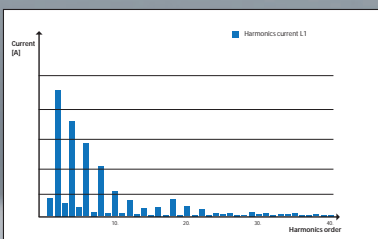

UMG

96RM

Janitza
electronics

96RM

(EN16001),

UMG 96RM

UMG 96RM

	January	February	March	April	December	Total
HKA Water	2680	1240	160	380	240	4900 €
Boiler Heating	12 kW	6 kWh	0.8 kWh	1.9 kWh	1.2 kWh	21.9 kWh
HKA Water	797	386	790	506	454	2873 €
Total	13.7m³	15.9m³	28.9m³	22.5m³	12.3m³	162.8m³
Hall 1	346	755	180	174	171	949 €
Final assembly	831 kWh	776 kWh	920 kWh	871 kWh	856 kWh	4254 kWh
Hall 2	155	171	166	195	191	878 €
Parking	776 kWh	856 kWh	831 kWh	980 kWh	956 kWh	4399 kWh
Total	3538 €	1952 €	1299 €	1255 €	1054 €	9100 €

EN16001

EN16001

UMG 96RM -

UMG 96RM

UMG 96RM

40-

UMG 96RM

0,2 % (V), kWh = 0,5