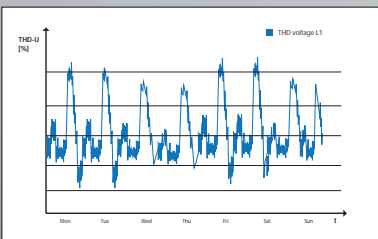

EN16001

UMG 96RM -