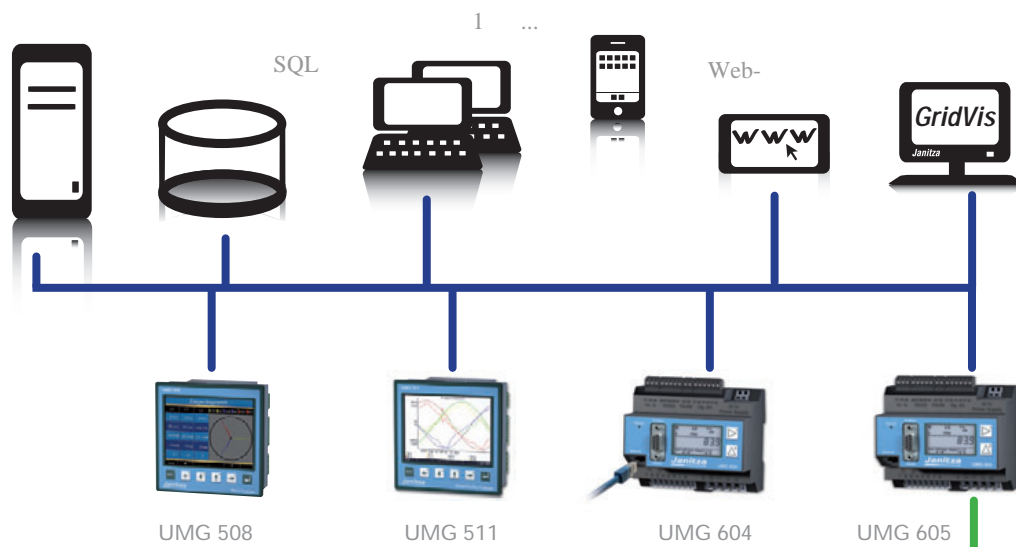

96RM

Ethernet (TCP/IP)

(Modbus RTU, ...)