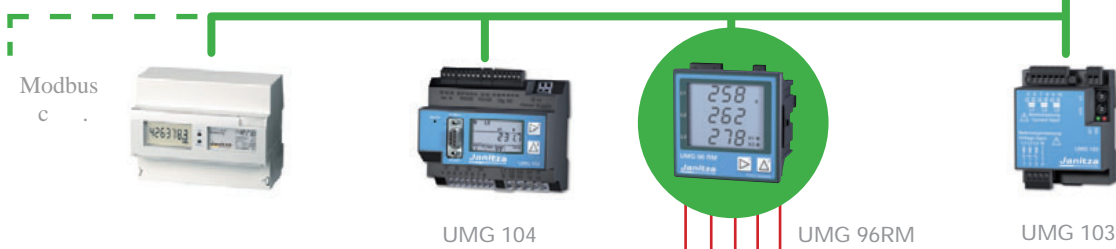

96RM

Ethernet (TCP/IP)

(Modbus RTU, ...)

(/ /)

UMG 508/UMG 604 =
UMG 511/UMG 605 =
UMG 103/UMG 96RM/UMG 104 =

Janitza

Janitza

Janitza