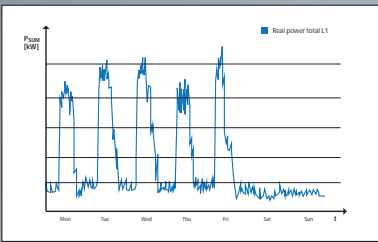

UMG

96RM

Janitza
electronics

96RM

(EN16001),

UMG 96RM

UMG 96RM

	January	February	March	April	December	Total
HKA Water	2680	1240	160	380	240	4900 €
Boiler Heating	12 kW	6 kWh	0.8 kWh	1.9 kWh	1.2 kWh	21.9 kWh
HKA Water	797	386	790	506	454	2873 €
Total	13.7m³	15.9m³	28.9m³	22.5m³	12.3m³	162.8m³
Hall 1	346	755	180	174	171	949 €
Final assembly	831 kWh	776 kWh	920 kWh	871 kWh	856 kWh	4254 kWh
Hall 2	155	171	166	195	191	878 €
Parking	776 kWh	856 kWh	831 kWh	980 kWh	956 kWh	4399 kWh
Total	3538 €	1952 €	1299 €	1255 €	1054 €	9100 €