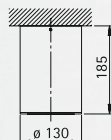

Distance [m]	Ø Cube [m]	Illumination [lx]
1,0		3005
2,0	1,06	751
3,0	1,59	334
4,0	2,11	188
5,0	2,64	120
6,0	3,17	83

..2181 Half beam angle 30°

..2181