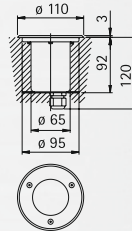

..2159, ..2160

Art.-no.	Lamp	Material
692159	1 x Power-LED 1 W	stainless steel
692160	1 x Power-LED 1 W	stainless steel

Ground recessed spotlight

symmetrical

Protection class IP 67
for tungsten halogen lamps QT 14
installation housing made of cast aluminium
cover made of stainless steel
reflector made of anodised pure aluminium
safety glass clear
insert hole: $\varnothing$ 110 mm x 140 mm
surface temperature max. 148 °C
loading max. 1200 kg