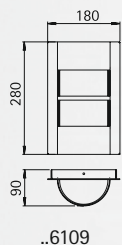

Wall lamp

Protection class IP 44
for incandescent lamps A 60
made of stainless steel
with mounting plate made of
cast aluminium
opal coated glass

Art.-no.	Lamp	Base	Material
696109	1 x A 60 75 W	E27	stainless steel