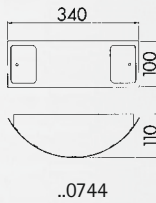

Art.-no.	Material	Deposit slot
Wall letter-box		
690743	stainless steel	260 mm x 40 mm
Newspaper-holder on both sides open		
690744	stainless steel	