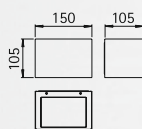

Stainless steel lamps

Stainless steel lamps

..6164