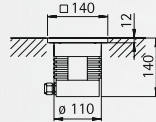

In-ground luminaires

In-ground luminaires