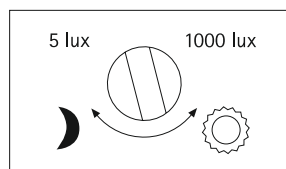

Brightness range 5 Lux to 1000 Lux (infinite adjustment)