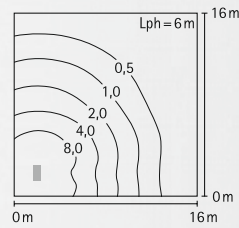

Vario-Floodlights

sleuable

Protection class IP 65
for metal halide lamps HIT-DE,
high pressure sodium lamps HST-DE, resp
high pressure mercury lamps HME
for pole top $\varnothing = 76$ mm, pole type A
or mounting on a wall
cast aluminium and stainless steel
reflector made of anodised pure aluminium
safety glass

Art.-no.	Lamp	Base	Colour
Wall lamps			
660871	1 x HIT-DE 250 W	Fc2	black
660872	1 x HST-DE 250 W	Fc2	black
660873	1 x HME 250 W	E40	black
1-unit			
660875	1 x HIT-DE 250 W	Fc2	black
660876	1 x HST-DE 250 W	Fc2	black
660877	1 x HME 250 W	E40	black
2-units			
660879	2 x HIT-DE 250 W	Fc2	black
660880	2 x HST-DE 250 W	Fc2	black
660881	2 x HME 250 W	E40	black

Object lamps