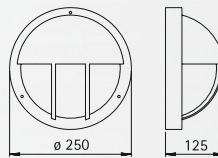

### Wall lamps

Protection class IP 44  
for incandescent lamps A 60 resp.  
compact fluorescent lamps TC-D  
cast aluminium  
with mounting plate  
opal coated glass

..6106

Aluminium lamps

Art.-no.	Lamp	Base	Colour
for incandescent lamps			
666106	1 x A 60 75 W	E27	black
686106	1 x A 60 75 W	E27	white
666034	1 x A 60 75 W	E27	black
686034	1 x A 60 75 W	E27	white
for compact fluorescent lamps			
2666106	1 x TC-D 13 W	G24d-1	black
2686106	1 x TC-D 13 W	G24d-1	white
2666034	1 x TC-D 13 W	G24d-1	black
2686034	1 x TC-D 13 W	G24d-1	white