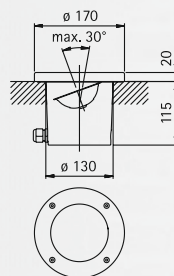

In-ground luminaires

In-ground luminaires

..2134

Ground recessed spotlight

30° slewable

Protection class IP 67
for tungsten halogen lamps QT-DE
symmetrical and asymmetrical light
distribution possible
cast aluminium
reflector made of anodised pure
aluminium
borosilicate glass clear
insert hole: $\varnothing$ 130 mm x 115 mm
surface temperature max. 160 °C
loading max. 120 kg