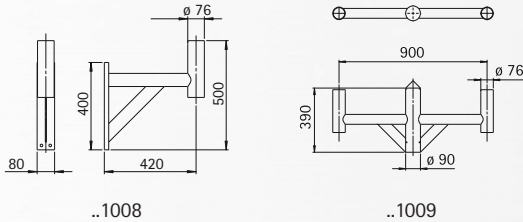

- slant roof with upper light output

Art.-no.	Lamp	Base	Colour
Pole lamp			
660862	1 x TC-L 24 W	2G11	black

**Bracket extender and spreader for pole top lamps**

Protection class IP 54  
for pole top lamps with  
pole opening  $\varnothing = 76$  mm  
steel, hot-dip galvanized and varnished for mounting on a wall or for pole top  $\varnothing = 76$  mm, pole type A