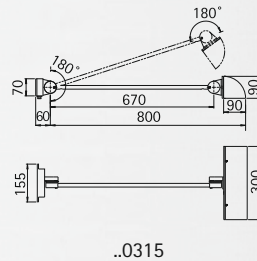

Small Spotlights with wall extender

sleuable

Protection class IP 44
for metal halide lamps HIT
with electronic ballast
sleuable in 18°-steps (max. 180°)
cast aluminium
with mounting plate
opal coated glass
extender made of stainless steel

Art.-no.	Lamp	Base	Colour
660315	1 x HIT-TC-CE 35 W	G8,5	black
680315	1 x HIT-TC-CE 35 W	G8,5	white
690315	1 x HIT-TC-CE 35 W	G8,5	silver

Small Spotlights

sleuable

Protection class IP 54
for tungsten halogen lamps QT-DE
sleuable 90°
cast aluminium
with mounting plate
reflector made of anodised pure aluminium
borosilicate glass clear