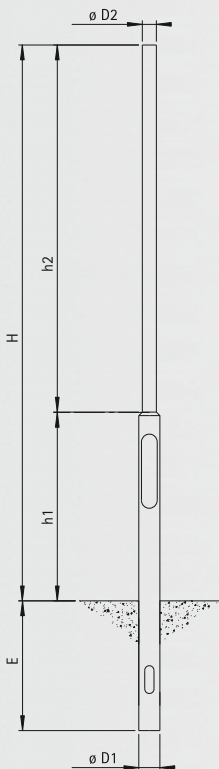

# Object lamps

Object lamps

Height: 3 m to 5 m

Height: 6 m to 8 m