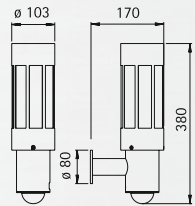

Wall lamps
Pedestal lamp
Bollard lamps

with/without downlight
with/without integra-
ted movement detector

Protection class IP 44
for incandescent lamps A 60
for additional pressed glass reflector
lamp PAR 20 (only ..0243))
made of stainless steel
with mounting plate made of
cast aluminium (only ..6119)
opal coated glass

For installation on a wall,
on a foundation or
on the sunk pedestal 690010.

..0241

stainless steel
lamps

Art.-no.	Lamp	Base	Material
Wall lamps			
696119	1 x A 60 75 W	E27	stainless steel
690239	1 x A 60 75 W	E27	stainless steel
Wall lamp with downlight PAR 20 50 W			
690243	1 x A 60 75 W	E27	stainless steel
Wall lamp with movement detector			
690241	1 x A 60 75 W	E27	stainless steel
Pedestal lamp			
690505	1 x A 60 75 W	E27	stainless steel
Bollard lamp (without picture)			
692246	1 x A 60 75 W	E27	stainless steel
Bollard lamp with movement detector			
692011	1 x A 60 75 W	E27	stainless steel