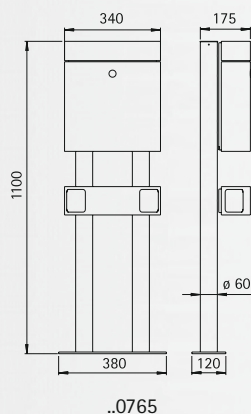

Letter-boxes