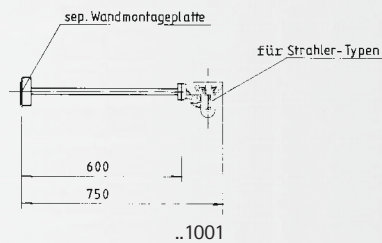

Art.-no.	Colour
661001	black
681001	white