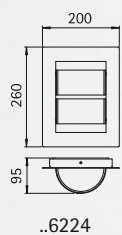

Wall lamps

with/without integra-
ted movement detector

Protection class IP 44
for incandescent lamps A 60
made of stainless steel
with mounting plate made of
cast aluminium
opal coated glass

Art.-no.	Lamp	Base	Material
696144	1 x A 60 75 W	E27	stainless steel

Art.-no.	Lamp	Base	Material
696224	1 x A 60 75 W	E27	stainless steel