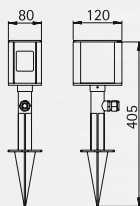

Socket columns

Socket columns

..2103