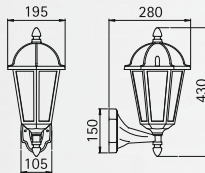

Classic lamps

..1829

..1828

..0549

..4148

..2023

Wall lamps
Pedestal lamps
Path lamps
Pole lamps

Protection class IP 23
for incandescent lamps A 60
cast aluminium
with mounting plate
pole lamps with pole
cathedral glass clear

For installation on a wall,
on a foundation or
on the sunk pedestal 690011.

Art.-no.	Lamp	Base	Colour	
Wall lamps				
601829	1 x A 60 75 W	E27	black-silver	
651829	1 x A 60 75 W	E27	brown-brass	
671829	1 x A 60 75 W	E27	white-gold	
Pedestal lamps				
600549	1 x A 60 75 W	E27	black-silver	
650549	1 x A 60 75 W	E27	brown-brass	
670549	1 x A 60 75 W	E27	white-gold	
Path lamps				
604148	1 x A 60 75 W	E27	black-silver	
654148	1 x A 60 75 W	E27	brown-brass	
674148	1 x A 60 75 W	E27	white-gold	
Pole lamps 3-units				
602023	3 x A 60 75 W	E27	black-silver	
652023	3 x A 60 75 W	E27	brown-brass	
672023	3 x A 60 75 W	E27	white-gold