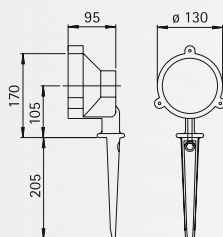

Spotlights

Small Spotlights

rotatable and slewable

Protection class IP 55
for tungsten halogen lamps QT 18
rotatable 360°, slewable 120°
cast aluminium
with mounting plate respectively
spike with 2,5 m cable and plug
reflector made of anodised pure
aluminium
safety glass clear

Art.-no.	Lamp	Base	Colour
Wall spotlights			
662120	1 x QT 18 150 W	B15d	black
682120	1 x QT 18 150 W	B15d	white
692120	1 x QT 18 150 W	B15d	silver
Spotlights with spike			
662121	1 x QT 18 150 W	B15d	black
682121	1 x QT 18 150 W	B15d	white
692121	1 x QT 18 150 W	B15d	silver

..2168

Small Spotlights

rotatable and slewable

Protection class IP 55
for tungsten halogen lamps QT 14
rotatable 360°, slewable 120°
cast aluminium
with mounting plate respectively
spike with 2,5 m cable and plug
reflector made of anodised pure
aluminium
safety glass clear

Art.-no.	Lamp	Base	Colour
Wall spotlights			
662167	1 x QT 14 60 W	G9	black
682167	1 x QT 14 60 W	G9	white
692167	1 x QT 14 60 W	G9	silver
Spotlights with spike			
662168	1 x QT 14 60 W	G9	black
682168	1 x QT 14 60 W	G9	white
692168	1 x QT 14 60 W	G9	silver