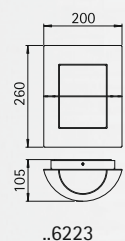

Wall and Ceiling lamp

Protection class IP 44
for incandescent lamps A 60
made of stainless steel
with mounting plate made of
cast aluminium
opal coated glass

Art.-no.	Lamp	Base	Material
696191	1 x A 60 75 W	E27	stainless steel

Stainless steel lamps