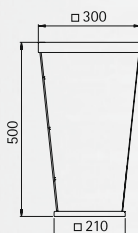

..0766

Art.-no.	W	H	D	Material
690790	250	250	250	stainless steel
690791	300	300	300	stainless steel
690792	350	350	350	stainless steel
690767	300	350	300	stainless steel
690766	300	500	300	stainless steel