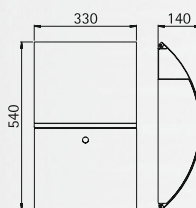

Letter-boxes

Wall letter-box

with integrated compartment for newspaper

made of stainless steel
compartment for newspaper on both sides open
letter drop on the top
unloading at the front
to be opened to the front
with stainless steel lock and two keys
inclusive mounting material

Art.-no.	Material	Deposit slot
690785	stainless steel	300 mm x 50 mm

Wall letter-boxes

with integrated compartment for newspaper

made of stainless steel
compartment for newspaper on both sides open
letter drop and unloading at the front
to be opened to the front
with stainless steel lock and two keys
inclusive mounting material

..0755

Art.-no.	Material	Deposit slot
690770	stainless steel	300 mm x 45 mm
690755	stainless steel	260 mm x 40 mm