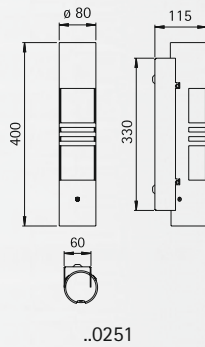

Stainless steel lamps

Wall lamps
Pedestal lamp
Bollard lamp

Protection class IP 44
for energy saving lamps TC-DSE
made of stainless steel
with mounting plate made of
cast aluminium
opal coated glass

For installation on a wall,
on a foundation or
on the sunk pedestal 690010.

Art.-no.	Lamp	Base	Material	
Wall lamps				
690251	1 x TC-DSE max. 20 W	E27	stainless steel	
690258	1 x TC-DSE max. 20 W	E27	stainless steel	
Pedestal lamp				
690559	1 x TC-DSE max. 20 W	E27	stainless steel	
Bollard lamp				
692068	1 x TC-DSE max. 20 W	E27	stainless steel