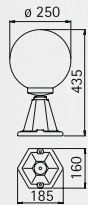

..0501

Pedestal and Path lamps

Protection class IP 44
for incandescent lamps A 60
cast aluminium
blown glass clear

For installation on a foundation or
on the sunk pedestal 690011.

- Available with opal coated glass.

Art.-no.	Lamp	Base	Globe	Colour	
Pedestal lamps					
660501	1 x A 60 75 W	E27	ø 250	black	
680501	1 x A 60 75 W	E27	ø 250	white	
Path lamps					
662003	1 x A 60 75 W	E27	ø 250	black	
682003	1 x A 60 75 W	E27	ø 250	white	

Pedestal and Bollard lamps

Protection class IP 44
for incandescent lamps A 60
cast aluminium, blown glass clear

with/without integra-
ted movement detector

For installation on a foundation or
on the sunk pedestal 690010.

- Available with opal coated glass.

Art.-no.	Lamp	Base	Globe	Colour	
Pedestal lamps					
660503	1 x A 60 75 W	E27	ø 250	black	
680503	1 x A 60 75 W	E27	ø 250	white	
Bollard lamps					
662012	1 x A 60 75 W	E27	ø 250	black	
682012	1 x A 60 75 W	E27	ø 250	white	
Bollard lamps with movement detector					
662010	1 x A 60 75 W	E27	ø 250	black	
682010	1 x A 60 75 W	E27	ø 250	white