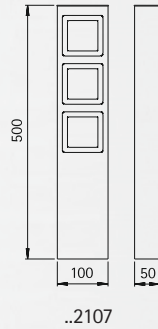

Socket column

Protection class IP 44
with 3 shockproof sockets
made of stainless steel
with main supply connection
terminals 3 x 2,5² ready for
connection
with mounting plate made of cast
aluminium

For installation on a foundation or
on the sunk pedestal 690010.

- Available on request with more sockets and switch combinations.

Art.-no.	Inserts	Material
692107	3-units	stainless steel