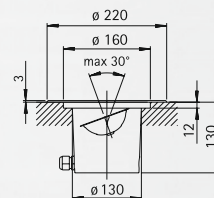

Ground recessed spotlight

30° slewable

Protection class IP 67 for tungsten halogen lamps QT-DE symmetrical and asymmetrical light distribution possible installation housing made of cast aluminium cover made of stainless steel reflector made of anodised pure aluminium safety glass satiné insert hole: $\varnothing$ 130 mm x 130 mm surface temperature max. 160 °C loading max. 1000 kg