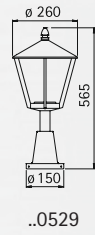

For installation on a wall, on a foundation or on the sunk pedestal 690010 (only ..0529 and ..4129).

Classic lamps

Art.-no.	Lamp	Base	Colour
Wall lamps			
661816	1 x A 60 75 W	E27	black
651816	1 x A 60 75 W	E27	brown-brass
681816	1 x A 60 75 W	E27	white
			
661814	1 x A 60 75 W	E27	black
651814	1 x A 60 75 W	E27	brown-brass
681814	1 x A 60 75 W	E27	white
			
Wall lamps with movement detector			
661815	1 x A 60 75 W	E27	black
651815	1 x A 60 75 W	E27	brown-brass
681815	1 x A 60 75 W	E27	white