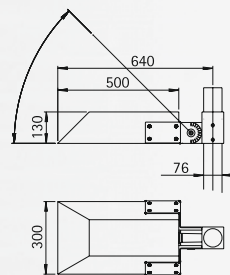

Object lamps

Object lamps

Vario II Wall and Pole top lamps

sleuable

Protection class IP 65
for high pressure discharged lamps
HIT/HME/HST, respectively
compact fluorescent lamps TC-TEL
for pole top $\varnothing = 76$ mm, pole type A
or mounting on a wall
sleuable 0° to 45° in 15° -steps
cast aluminium and stainless steel
reflector made of anodised pure
aluminium
safety glass

- A corner plate is available on request for the wall lamp.

1-unit

Art.-no.	Lamp	Base	Colour
Street lamps			
Wall lamps			
660302	1 x HST-MF/HIT-CE 70 W	E27	black
660303	1 x HME 80/125 W	E27	black
660304	1 x HST/HIT-CE 150 W	E40	black
660305	1 x TC-TEL 42 W	GX24q-4	black
1-unit			
660890	1 x HST-MF/HIT-CE 70 W	E27	black
660891	1 x HME 80/125 W	E27	black
660892	1 x HST/HIT-CE 150 W	E40	black
660893	1 x TC-TEL 42 W	GX24q-4	black
2-units			
660896	2 x HST-MF/HIT-CE 70 W	E27	black
660897	2 x HME 80/125 W	E27	black
660898	2 x HST/HIT-CE 150 W	E40	black
660899	2 x TC-TEL 42 W	GX24q-4	black