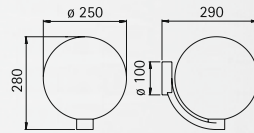

Wall lamps

Protection class IP 44
cast aluminium
with mounting plate
with mounting plate
crystal glass clear

with/without integra-
ted movement detector

- Available with opal coated glass.

..0614

Art.-no.	Lamp	Base	Globe	Colour
Wall lamps				
660614	1 x A 60 75 W	E27	ø 250	black
680614	1 x A 60 75 W	E27	ø 250	white
Wall lamps with movement detector				
660613	1 x A 60 75 W	E27	ø 250	black
680613	1 x A 60 75 W	E27	ø 250	white

Wall and
Pedestal lamps

Protection class IP 44
for incandescent lamps A 60
cast aluminium
with mounting plate
crystal glass clear

- Available with opal coated glass.

For installation on a wall, on a
foundation or on the sunk pedestal
690010.

Art.-no.	Lamp	Base	Globe	Colour
Wall lamps				
660639	1 x A 60 75 W	E27	ø 250	black
680639	1 x A 60 75 W	E27	ø 250	white
Pedestal lamps				
660538	1 x A 60 75 W	E27	ø 250	black
680538	1 x A 60 75 W	E27	ø 250	white