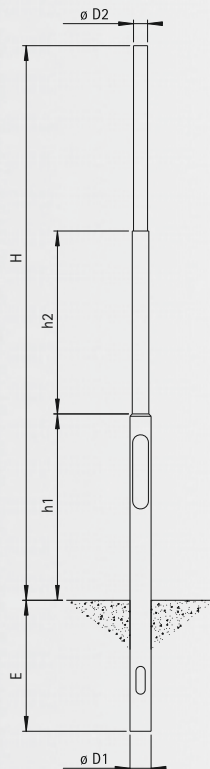

# Object lamps

Object lamps

Height: 3 m to 5 m

Height: 6 m to 8 m