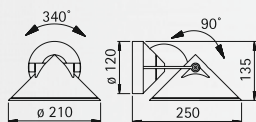

..2141

Art.-no.	Lamp	Base	Colour
662141	1 x QT-DE 12 150 W	R7s	black
682141	1 x QT-DE 12 150 W	R7s	white
692141	1 x QT-DE 12 150 W	R7s	silver

Spotlights

Small Spotlights

slewable

Protection class IP 55
for tungsten halogen lamps QT 14
slewable 90°
cast aluminium
with mounting plate
reflector made of anodised pure
aluminium
safety glass clear