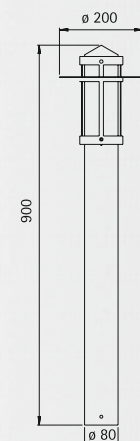

Wall lamp
Pedestal lamp
Bollard lamp

Protection class IP 44
for fluorescent lamps TC-D
made of stainless steel
with mounting plate (except ..0687)
acrylic hollow glass

For installation on a wall,
on a foundation or
on the sunk pedestal 690010.

Art.-no.	Lamp	Base	Material
Wall lamp			
690687	1 x TC-D 18 W	G24d-2	stainless steel
Pedestal lamp			
690551	1 x TC-D 18 W	G24d-2	stainless steel
Bollard lamp			
692219	1 x TC-D 18 W	G24d-2	stainless steel

Stainless steel lamps

..2219