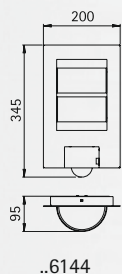

Wall lamps

with/without integra-
ted movement detector

Protection class IP 44
for incandescent lamps A 60
made of stainless steel
with mounting plate made of
cast aluminium
opal coated glass

Art.-no.	Lamp	Base	Material
696144	1 x A 60 75 W	E27	stainless steel

Art.-no.	Lamp	Base	Material
696224	1 x A 60 75 W	E27	stainless steel