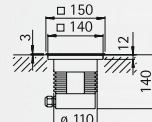

..2173

..2174

Ground recessed spotlight

symmetrical

Protection class IP 67
for tungsten halogen lamps QT 14
installation housing made of cast aluminium
cover made of cast aluminium resp. stainless steel
reflector made of anodised pure aluminium
safety glass clear
insert hole: $\varnothing$ 110 mm x 140 mm
surface temperature max. 148 °C
loading max. 1200 kg

Art.-no.	Lamp	Base	Material/Colour
662173	1x QT 14 60 W	G9	black
692174	1x QT 14 60 W	G9	stainless steel