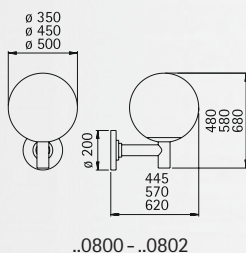

Globe lamps

Wall lamps

Protection class IP 44
for incandescent lamps A 60
respectively A 65
cast aluminium
plastic globe white

Art.-no.	Lamp	Base	Globe	Colour	
660800	1 x A 60 100 W	E27	ø 350	black	
680800	1 x A 60 100 W	E27	ø 350	white	
660801	1 x A 65 150 W	E27	ø 450	black	
680801	1 x A 65 150 W	E27	ø 450	white	
660802	1 x A 65 150 W	E27	ø 500	black	
680802	1 x A 65 150 W	E27	ø 500	white	

Pole top lamps

Protection class IP 44
for poles ø = 110 mm
pole top ø = 60 mm
for incandescent lamps A 60
respectively A 65
cast aluminium
plastic globe white

- Globe lamps with a diameter ≥ 350 mm are available on request with further lamps:
  TC-TEL 26 bis 42 W
  TC-D/TC-T 10 bis 26 W
  HME 50 bis 125 W
  HI and HS 70 W

- Available with plastic globe clear.

Art.-no.	Lamp	Base	Globe	Colour	
1-unit					
660850	1 x A 60 100 W	E27	ø 350	black	
680850	1 x A 60 100 W	E27	ø 350	white	
660854	1 x A 65 150 W	E27	ø 450	black	
680854	1 x A 65 150 W	E27	ø 450	white	
660858	1 x A 65 150 W	E27	ø 500	black	
680858	1 x A 65 150 W	E27	ø 500	white	
2-units					
660851	2 x A 60 100 W	E27	ø 350	black	
680851	2 x A 60 100 W	E27	ø 350	white	
660855	2 x A 65 150 W	E27	ø 450	black	
680855	2 x A 65 150 W	E27	ø 450	white	
660859	2 x A 65 150 W	E27	ø 500	black	
680859	2 x A 65 150 W	E27	ø 500	white	
3-units					
660852	3 x A 60 100 W	E27	ø 350	black	
680852	3 x A 60 100 W	E27	ø 350	white	
660856	3 x A 65 150 W	E27	ø 450	black	
680856	3 x A 65 150 W	E27	ø 450	white	
660860	3 x A 65 150 W	E27	ø 500	black	
680860	3 x A 65 150 W	E27	ø 500	white	
4-units					
660853	4 x A 60 100 W	E27	ø 350	black	
680853	4 x A 60 100 W	E27	ø 350	white	
660857	4 x A 65 150 W	E27	ø 450	black	
680857	4 x A 65 150 W	E27	ø 450	white	
660861	4 x A 65 150 W	E27	ø 500	black	
680861	4 x A 65 150 W	E27	ø 500	white