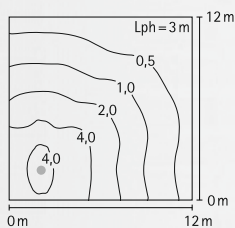

..0810

Art.-no.	Lamp	Base	Colour
660810	2x TC-L 24 W	2G11	black