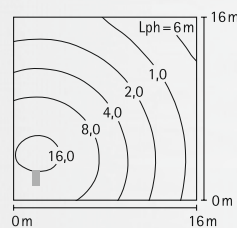

..0889

Art.-no.	Lamp	Base	Colour
1-unit			
660887	1 x HIT-DE 250 W	Fc 2	black
660888	1 x HST-DE 250 W	Fc 2	black
2-units			
660883	2 x HIT-DE 250 W	Fc 2	black
660884	2 x HST-DE 250 W	Fc 2	black