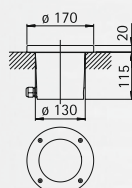

..2128

Art.-no.	Lamp	Base	Colour
662128	1x PAR 30 75 W	E27	black