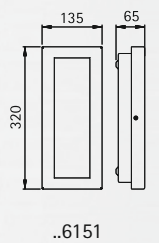

Art.-no.	Lamp	Base	Material
696151	1 x TC-S 11 W	G23	stainless steel
696150	2 x TC-S 11 W	G23	stainless steel