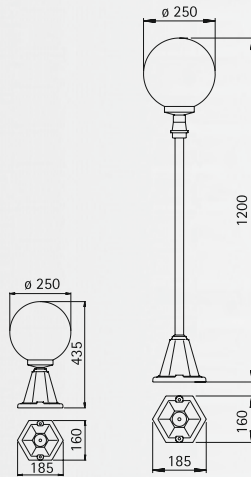

..2003

..0501

Pedestal and Path lamps

Protection class IP 44
for incandescent lamps A 60
cast aluminium
blown glass clear

For installation on a foundation or
on the sunk pedestal 690011.

- Available with opal coated glass.

Art.-no.	Lamp	Base	Globe	Colour	
Pedestal lamps					
660501	1 x A 60 75 W	E27	ø 250	black	
680501	1 x A 60 75 W	E27	ø 250	white	
Path lamps					
662003	1 x A 60 75 W	E27	ø 250	black	
682003	1 x A 60 75 W	E27	ø 250	white	

Pedestal and Bollard lamps

Protection class IP 44
for incandescent lamps A 60
cast aluminium, blown glass clear

with/without integra-
ted movement detector

For installation on a foundation or
on the sunk pedestal 690010.

- Available with opal coated glass.

Art.-no.	Lamp	Base	Globe	Colour	
Pedestal lamps					
660503	1 x A 60 75 W	E27	ø 250	black	
680503	1 x A 60 75 W	E27	ø 250	white	
Bollard lamps					
662012	1 x A 60 75 W	E27	ø 250	black	
682012	1 x A 60 75 W	E27	ø 250	white	
Bollard lamps with movement detector					
662010	1 x A 60 75 W	E27	ø 250	black	
682010	1 x A 60 75 W	E27	ø 250	white