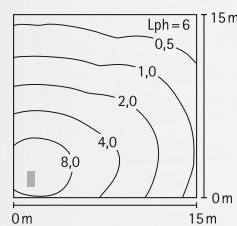

..0893

Art.-no.	Lamp	Base	Colour
Street lamps			
Wall lamps			
660302	1 x HST-MF/HIT-CE 70 W	E27	black
660303	1 x HME 80/125 W	E27	black
660304	1 x HST/HIT-CE 150 W	E40	black
660305	1 x TC-TEL 42 W	GX24q-4	black
1-unit			
660890	1 x HST-MF/HIT-CE 70 W	E27	black
660891	1 x HME 80/125 W	E27	black
660892	1 x HST/HIT-CE 150 W	E40	black
660893	1 x TC-TEL 42 W	GX24q-4	black
2-units			
660896	2 x HST-MF/HIT-CE 70 W	E27	black
660897	2 x HME 80/125 W	E27	black
660898	2 x HST/HIT-CE 150 W	E40	black
660899	2 x TC-TEL 42 W	GX24q-4	black