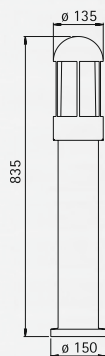

Bollard lamps with movement detector (without picture)

662002	1 x A 60 75 W	E27	black
682002	1 x A 60 75 W	E27	white
692002	1 x A 60 75 W	E27	silver

..2015