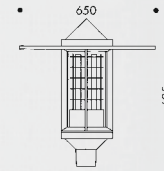

■ plane roof with apex

Art.-no.	Lamp	Base	Colour
1-unit			
660834	2x TC-L 24 W	2G11	black