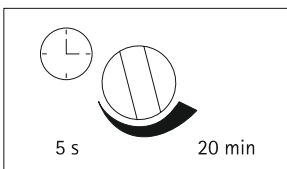

Detection interval 5 sec. to 20 min. (infinite adjustment)