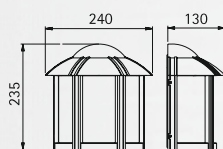

Classic lamps

..3221

Wall and Ceiling lamps

Protection class IP 44
for incandescent lamps A 60
cast aluminium
with mounting plate
opal coated glass
..3221 acrylic glass opal