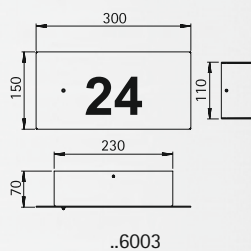

Art.-no.	Lamp	Base	Material
Wall lamps			
696002	1 x TC-S 5/7 W	G23	stainless steel
696001	1 x TC-S 5/7 W	G23	stainless steel

Art.-no.	Lamp	Base	Material
Wall lamp with twilight switch			
696003	1 x TC-S 5/7 W	G23	stainless steel