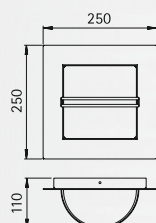

.6058

Wall lamp

Protection class IP 44
for incandescent lamps A 60
stainless steel with colour: anthracite
with mounting plate made of cast
aluminium
opal coated glass

Art.-no.	Lamp	Base	Material/Colour
626180	1 x A 60 75 W	E27	st. steel/anthracite
626058	1 x A 60 75 W	E27	st. steel/anthracite

Bicolour
lamps