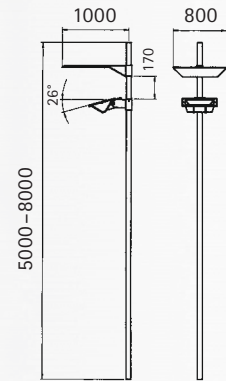

Light Sail

sleuable

Protection class IP 65
for metal halide lamps HIT-DE
for high pressure sodium lamps HST-DE
only for special poles Type B
height: 5000 - 8000 mm
with pole top $\varnothing = 76$ mm
cast aluminium and stainless steel
reflector made of anodised pure aluminium
safety glass

..0886