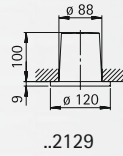

Ceiling recessed spotlight

Protection class IP 23
for pressed glass reflector lamps PAR 20
cast aluminium
insert hole: $\varnothing$ 88 mm x 100 mm

Art.-no.	Lamp	Base	Colour
662129	1 x PAR 20 50 W	E27	black
682129	1 x PAR 20 50 W	E27	white

Ceiling recessed spotlight

Protection class IP 23
for pressed glass reflector lamps PAR 20
cast aluminium
cover stainless steel
insert hole: $\varnothing$ 88 mm x 100 mm