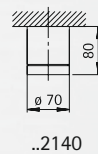

Art.-no.	Lamp	Base	Colour
662140	1 x PAR 16 50 W	GZ10	black
682140	1 x PAR 16 50 W	GZ10	white
692140	1 x PAR 16 50 W	GZ10	silver

Spotlights

Ceiling spotlights Protection class IP 44
for tungsten halogen lamps QT-DE
cast aluminium
with mounting plate
reflector made of anodised pure aluminium
safety glass satiné

- Available on request for energy saving lamps GX 53.