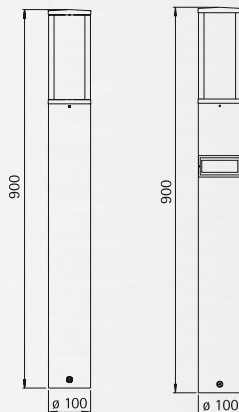

..2272

..2071