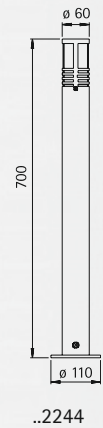

For installation on a wall,  
on a foundation or  
on the sunk pedestal 690010.

..0205

stainless steel  
lamps

..0206

..0208

Foto: DPI Panceleń, Wesel

Stainless steel lamps

Art.-no.	Lamp	Base	Material
<b>Wall lamps</b>			
690204	1 x QT 14 40 W	G9	stainless steel
690205	1 x QT 14 40 W	G9	stainless steel
690206	2 x QT 14 40 W	G9	stainless steel
690208	2 x QT 14 40 W	G9	stainless steel
<b>Pedestal lamp</b>			
690557	1 x QT 14 40 W	G9	stainless steel
<b>Bollard lamp</b>			
692244	1 x QT 14 40 W	G9	stainless steel