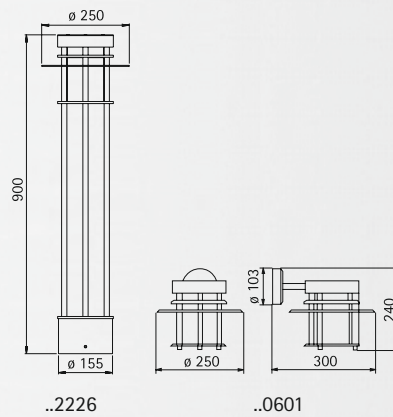

Wall and Bollard lamp

Protection class IP 44
for incandescent lamps A 60
made of stainless steel
with mounting plate
opal coated glass

For installation on a wall,
on a foundation or
on the sunk pedestal 690010.

Art.-no.	Lamp	Base	Material
Wall lamp			
690601	1 x A 60 75 W	E27	stainless steel
Bollard lamp			
692226	1 x A 60 75 W	E27	stainless steel