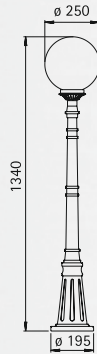

Globe lamps

Globe lamps

..0609

..2014

..2050

..2051

Wall lamps Path lamps Pole lamps

Protection class IP 44
for incandescent lamps A 60
cast aluminium
with mounting plate
pole lamps with pole
opal coated glass

For installation on a wall, on a
foundation or on the sunk pedestal
690011 respectively 690010 (only
..2014).

- Available with blown glass clear.

Art.-no.	Lamp	Base	Globe	Colour	
Wall lamps					
600609	1 x A 60 75 W	E27	ø 250	black-silver	
670609	1 x A 60 75 W	E27	ø 250	white-gold	
Path lamps					
602014	1 x A 60 75 W	E27	ø 250	black-silver	
672014	1 x A 60 75 W	E27	ø 250	white-gold	
Pole lamps 3-units					
602050	3 x A 60 75 W	E27	ø 250	black-silver	
672050	3 x A 60 75 W	E27	ø 250	white-gold	
Pole lamps 4-units					
602051	4 x A 60 75 W	E27	ø 250	black-silver	
672051	4 x A 60 75 W	E27	ø 250	white-gold