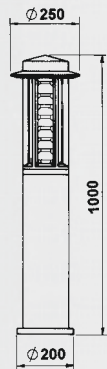

Object lamps

Object lamps

..2204

Bollard lamp

Protection class IP 54
for fluorescent lamps TC-L
cast aluminium
reflector made of anodised pure aluminium
clear impact resistant plexiglass

For installation on a foundation or on the sunk pedestal 690010.

Art.-no.	Lamp	Base	Colour
Bollard lamp			
662204	1 x TC-L 24 W	2G11	black