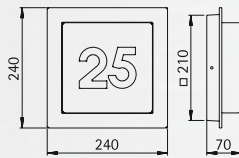

..6219

Art.-no.	Lamp	Base	Colour
666219	1 x TC-S 5/7 W	G23	black
686219	1 x TC-S 5/7 W	G23	white
696219	1 x TC-S 5/7 W	G23	silver

Adhesive lettering foil

for House number lamps,
for example ..6218 and ..6219
lettering height 80 mm

- For the order please mention the house number