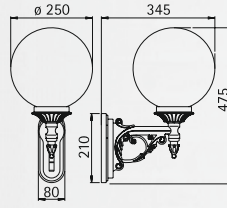

Globe lamps

Globe lamps

..0609