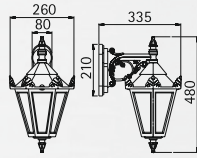

Wall lamps
Pedestal lamps
Path lamps
Pole lamps

Protection class IP 23
pole lamps with pole
for incandescent lamps A 60
cast aluminium
with mounting plate
flat glass clear

For installation on a wall, a foundation or on the sunk pedestal 690011 respectively 690010 (only ..4137).

..1807

Art.-no.	Lamp	Base	Colour	
Wall lamps				
601807	1 x A 60 75 W	E27	black-silver	
671807	1 x A 60 75 W	E27	white-gold	
601806	1 x A 60 75 W	E27	black-silver	
671806	1 x A 60 75 W	E27	white-gold	
603228	1 x A 60 75 W	E27	black-silver	
673228	1 x A 60 75 W	E27	white-gold	
Pedestal lamps				
600533	1 x A 60 75 W	E27	black-silver	
670533	1 x A 60 75 W	E27	white-gold	
Path lamps				
604137	1 x A 60 75 W	E27	black-silver	
674137	1 x A 60 75 W	E27	white-gold	
Pole lamps 3-units				
602049	3 x A 60 75 W	E27	black-silver	
672049	3 x A 60 75 W	E27	white-gold	
Pole lamps 4-units (without picture)				
602056	4 x A 60 75 W	E27	black-silver	
672056	4 x A 60 75 W	E27	white-gold	

Classic lamps