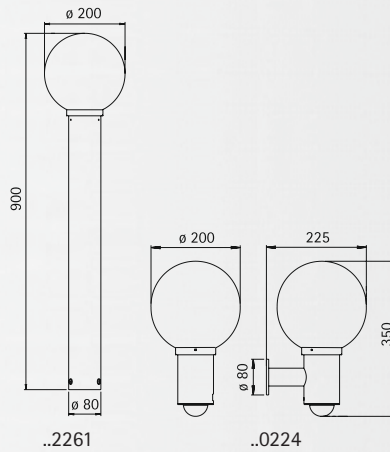

Wall and Bollard lamp

Protection class IP 44
for incandescent lamps A 60
made of stainless steel
opal coated glass respectively
blown glass clear

with/without integra-
ted movement detector

For installation on a wall,
on a foundation or
on the sunk pedestal 690010.

Art.-no.	Lamp	Base	Globe	Material
Wall lamp with movement detector, opal coated glass				
690224	1 x A 60 75 W	E27	ø 200	stainless steel
Bollard lamp, blown glass clear				
692261	1 x A 60 75 W	E27	ø 200	stainless steel