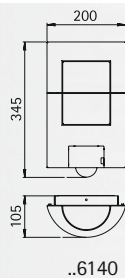

Wall and Ceiling lamp

Protection class IP 44
for incandescent lamps A 60
made of stainless steel
with mounting plate made of
cast aluminium
opal coated glass

Art.-no.	Lamp	Base	Material
696191	1 x A 60 75 W	E27	stainless steel

Stainless steel lamps