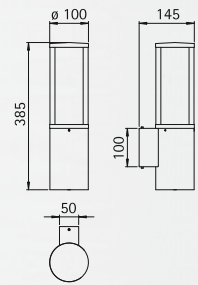

Wall lamps
Pedestal lamps
Bollard lamps

Protection class IP 44
for energy saving lamps TC-DSE
cast aluminium
with mounting plate

with/without downlight
with/without integra-

acrylic and opal coated glass

ted movement detector

For installation on a wall,
on a foundation or
on the sunk pedestal 690010.

..0321

Aluminium lamps

Art.-no.	Lamp	Base	Colour	
Wall lamps				
660311	1 x TC-DSE max. 20 W	E27	black	
680311	1 x TC-DSE max. 20 W	E27	white	
Wall lamps with movement detector				
660320	1 x TC-DSE max. 20 W	E27	black	
680320	1 x TC-DSE max. 20 W	E27	white	
Wall lamps with downlight PAR 16 50 W, GU10				
660321	1 x TC-DSE max. 20 W	E27	black	
680321	1 x TC-DSE max. 20 W	E27	white	
Pedestal lamps				
660545	1 x TC-DSE max. 20 W	E27	black	
680545	1 x TC-DSE max. 20 W	E27	white	
Bollard lamps (without picture)				
662269	1 x TC-DSE max. 20 W	E27	black	
682269	1 x TC-DSE max. 20 W	E27	white	
Bollard lamps with movement detector				
662070	1 x TC-DSE max. 20 W	E27	black	
682070	1 x TC-DSE max. 20 W	E27	white