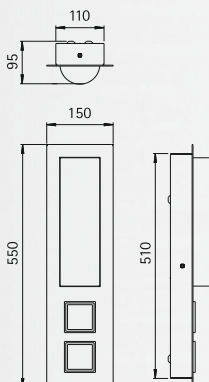

Socket columns

Socket columns

..6201

Wall lamp

Protection class IP 44
with 2 shockproof sockets
for fluorescent lamps TC-S
made of stainless steel
with mounting plate
opal coated glass

- Available on request with more sockets and switch combinations.

Art.-no.	Lamp	Base	Material
Wall lamp			
696201	1 x TC-S	11 W G23	stainless steel