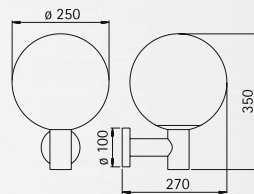

Wall and
Pedestal lamps

Protection class IP 44
for incandescent lamps A 60
cast aluminium
with mounting plate
crystal glass clear

- Available with opal coated glass.

For installation on a wall, on a
foundation or on the sunk pedestal
690010.

..0639