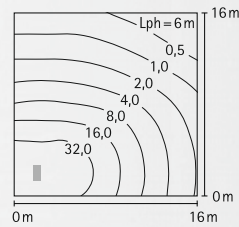

..0872

..0873