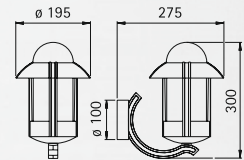

Wall lamps
Pedestal lamps
Bollard lamps
Path lamps

Protection class IP 44
for incandescent lamps A 60
cast aluminium
with mounting plate
opal coated glass

with/without integrated movement detector

For installation on a wall,
on a foundation or
on the sunk pedestal 690010.

..1841

Art.-no.	Lamp	Base	Colour

Wall lamps

601841	1 x A 60 75 W	E27	black-silver
651841	1 x A 60 75 W	E27	brown-brass
671841	1 x A 60 75 W	E27	white-gold

601840	1 x A 60 75 W	E27	black-silver
651840	1 x A 60 75 W	E27	brown-brass
671840	1 x A 60 75 W	E27	white-gold

Wall lamps with movement detector

601842	1 x A 60 75 W	E27	black-silver
651842	1 x A 60 75 W	E27	brown-brass
671842	1 x A 60 75 W	E27	white-gold

Pedestal lamps

600530	1 x A 60 75 W	E27	black-silver
650530	1 x A 60 75 W	E27	brown-brass
670530	1 x A 60 75 W	E27	white-gold

600531	1 x A 60 75 W	E27	black-silver
650531	1 x A 60 75 W	E27	brown-brass
670531	1 x A 60 75 W	E27	white-gold

Bollard lamps

602025	1 x A 60 75 W	E27	black-silver
652025	1 x A 60 75 W	E27	brown-brass
672025	1 x A 60 75 W	E27	white-gold

Path lamps

604141	1 x A 60 75 W	E27	black-silver
654141	1 x A 60 75 W	E27	brown-brass
674141	1 x A 60 75 W	E27	white-gold