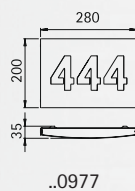

House numbers

stainless steel  
background with polish steel surface  
with mounting plate  
custom-made house number  
lettering height: 100 mm

Art.-no.		Material
690975	1 letter	stainless steel
690976	2 letters	stainless steel
690977	3 letters	stainless steel