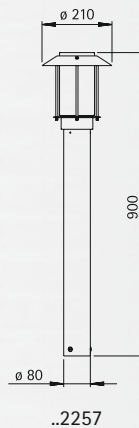

Stainless steel
lamps

Art.-no.	Lamp	Base	Material
Wall lamp			
690237	1 x A 60 75 W	E27	stainless steel
Wall lamp with movement detector			
690238	1 x A 60 75 W	E27	stainless steel
Bollard lamp			
692257	1 x A 60 75 W	E27	stainless steel