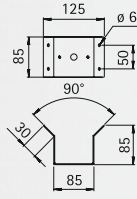

..1003

Corner plates

made of stainless steel

■ further items on request

..1003 appropriate for lamps:

..0211	..0224	..0232	..0238	..0239	..0241
..0243	..0250	..0600	..0627	..0628	..0658
..0687					

Art.-no. Material

691003 stainless steel

..1004 appropriate for lamps:

..0226	..0227	..0229	..0230	..0237	..0601
..0602	..0603	..0620			

Art.-no. Material

691004 stainless steel

Corner plates

cast aluminium

■ further items on request

..1005 appropriate for lamps:

..0257	..0607	..0612	..0613	..0614	..0633
..0639	..0645	..0646	..0657	..0661	..0662
..0669	..0697	..1001	..1840	..1841	..1842
..1843	..1844	..1845	..2120	..2122	..2141
..2153	..2155	..2167	..2182		

Art.-no. Colour

601005 black-silver

651005 brown-brass

661005 black

671005 white-gold

681005 white

691005 silver

..1006 appropriate for lamps:

..0213	..0215	..0688	..0689	..0698	..0699
..1804	..1805	..1812	..1813	..1814	..1815
..1816	..1818	..1819	..1828	..1829	..1831
..1832	..1833	..1834	..1835	..1836	

Art.-no. Colour

601006 black-silver

651006 brown-brass

661006 black

671006 white-gold

681006 white

691006 silver

..1007 appropriate for lamps:

..0609	..1806	..1807

Art.-no. Colour

601007 black-silver

651007 brown-brass

661007 black

671007 white-gold

681007 white

691007 silver