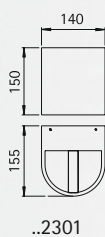

Spotlights

Wall spotlights

with double-sided
light output

Protection class IP 44
for metal halide lamps HIT
with electronic ballast
cast aluminium
with mounting plate
safety glass clear
respectively lens clear
with different light distributions
(small, wide)

- Available on request with one-sided light output.

Art.-no.	Lamp	Base	Colour
small/small			
662309	1 x HIT-TC-CE 35 W	G8,5	black
682309	1 x HIT-TC-CE 35 W	G8,5	white
692309	1 x HIT-TC-CE 35 W	G8,5	silver
small/wide			
662310	1 x HIT-TC-CE 35 W	G8,5	black
682310	1 x HIT-TC-CE 35 W	G8,5	white
692310	1 x HIT-TC-CE 35 W	G8,5	silver
wide/wide			
662311	1 x HIT-TC-CE 35 W	G8,5	black
682311	1 x HIT-TC-CE 35 W	G8,5	white
692311	1 x HIT-TC-CE 35 W	G8,5	silver
662302	1 x HIT-TC-CE 35 W	G8,5	black
682302	1 x HIT-TC-CE 35 W	G8,5	white
692302	1 x HIT-TC-CE 35 W	G8,5	silver