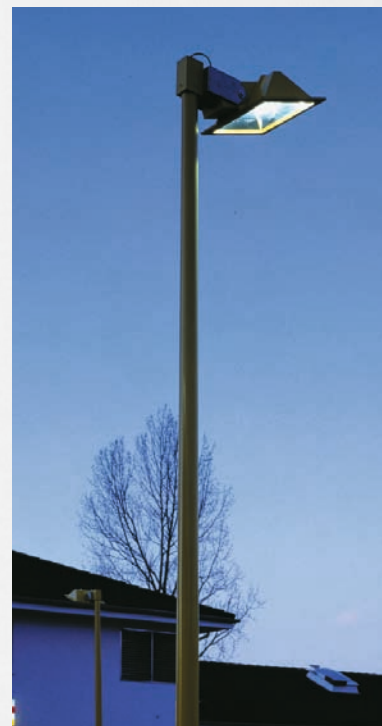

Ausleger-Sonderanfertigung

Art.-no.	Lamp	Base	Colour
Wall lamps			
660871	1 x HIT-DE 250 W	Fc2	black
660872	1 x HST-DE 250 W	Fc2	black
660873	1 x HME 250 W	E40	black
1-unit			
660875	1 x HIT-DE 250 W	Fc2	black
660876	1 x HST-DE 250 W	Fc2	black
660877	1 x HME 250 W	E40	black
2-units			
660879	2 x HIT-DE 250 W	Fc2	black
660880	2 x HST-DE 250 W	Fc2	black
660881	2 x HME 250 W	E40	black

Object lamps