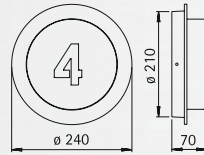

Aluminium lamps

Aluminium lamps

..6218

House number lamps

Protection class IP 44
for fluorescent lamps TC-S
cast aluminium
opal coated glass

Art.-no.	Lamp	Base	Colour
666218	1 x TC-S 5/7 W	G23	black
686218	1 x TC-S 5/7 W	G23	white
696218	1 x TC-S 5/7 W	G23	silver

House number lamps

Protection class IP 44
for fluorescent lamps TC-S
cast aluminium
opal coated glass