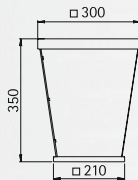

Accessories

Lanterns

without candle
made of stainless steel
flat glass clear

Art.-no.	W	H	D	Material
690967	250	810	250	stainless steel
690968	200	610	200	stainless steel
without picture				
690969	150	400	150	stainless steel
690970	100	260	100	stainless steel

Planters

made of stainless steel
with additional bottom,
water drain and ornamental frame

..0767

Art.-no.	W	H	D	Material
690790	250	250	250	stainless steel
690791	300	300	300	stainless steel
690792	350	350	350	stainless steel
690767	300	350	300	stainless steel
690766	300	500	300	stainless steel