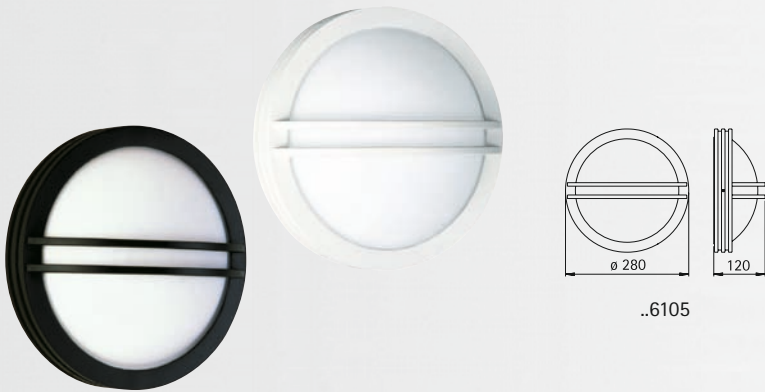

Aluminium lamps

Aluminium lamps

..6105

Wall and Ceiling lamps

Protection class IP 44
for incandescent lamps A 60 resp.
compact fluorescent lamps TC-D
cast aluminium
with mounting plate
opal coated glass

- Available on request for further lamps.

Art.-no.	Lamp	Base	Colour
for incandescent lamps			
666028	1 x A 60 75 W	E27	black
686028	1 x A 60 75 W	E27	white
666032	1 x A 60 75 W	E27	black
686032	1 x A 60 75 W	E27	white

Art.-no.	Lamp	Base	Colour
for compact fluorescent lamps			
2666028	1 x TC-D 13 W	G24d-1	black
2686028	1 x TC-D 13 W	G24d-1	white
2666032	1 x TC-D 13 W	G24d-1	black
2686032	1 x TC-D 13 W	G24d-1	white

2666105	1 x TC-D 13 W	G24d-1	black
2686105	1 x TC-D 13 W	G24d-1	white
2666047	1 x TC-D 13 W	G24d-1	black
2686047	1 x TC-D 13 W	G24d-1	white