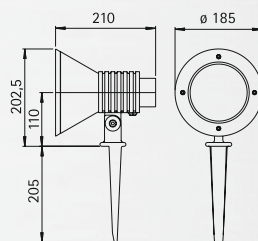

Spotlights

Art.-no.	Lamp	Base	Colour
Wall spotlights			
662182	1 x TC-DSE max. 15 W	E27	black
682182	1 x TC-DSE max. 15 W	E27	white
692182	1 x TC-DSE max. 15 W	E27	silver
Spotlights with spike			
662183	1 x TC-DSE max. 15 W	E27	black
682183	1 x TC-DSE max. 15 W	E27	white
692183	1 x TC-DSE max. 15 W	E27	silver

..2183