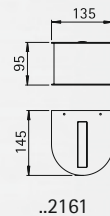

- Available on request with one-sided light output.

small/small

small/wide

wide/wide

Art.-no.	Lamp	Base	Material
small/small			
692161	1 x QT-DE 12 60 W	R7s	stainless steel
small/wide			
692162	1 x QT-DE 12 60 W	R7s	stainless steel
wide/wide			
692163	1 x QT-DE 12 60 W	R7s	stainless steel