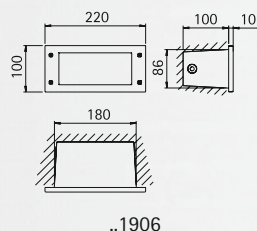

Wall recessed lamps

Protection class IP 54
for fluorescent lamps TC-D
made of cast aluminium and stainless steel
macrolon white
insert hole:
691906: 180 x 86 x 100 mm
691907: 260 x 86 x 100 mm

Art.-no.	Lamp	Base	Material
691906	1 x TC-D 10/13 W	G24d-1	stainless steel
691907	1 x TC-D 18 W	G24d-2	stainless steel