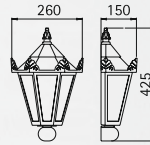

Wall lamps
Pedestal lamps
Path lamps
Pole lamps

Protection class IP 23
pole lamps with pole
for incandescent lamps A 60
cast aluminium
with mounting plate
flat glass clear

For installation on a wall, a foundation or on the sunk pedestal 690011 respectively 690010 (only ..4137).

..3228

Art.-no.	Lamp	Base	Colour	
Wall lamps				
601807	1 x A 60 75 W	E27	black-silver	
671807	1 x A 60 75 W	E27	white-gold	
601806	1 x A 60 75 W	E27	black-silver	
671806	1 x A 60 75 W	E27	white-gold	
603228	1 x A 60 75 W	E27	black-silver	
673228	1 x A 60 75 W	E27	white-gold	
Pedestal lamps				
600533	1 x A 60 75 W	E27	black-silver	
670533	1 x A 60 75 W	E27	white-gold	
Path lamps				
604137	1 x A 60 75 W	E27	black-silver	
674137	1 x A 60 75 W	E27	white-gold	
Pole lamps 3-units				
602049	3 x A 60 75 W	E27	black-silver	
672049	3 x A 60 75 W	E27	white-gold	
Pole lamps 4-units (without picture)				
602056	4 x A 60 75 W	E27	black-silver	
672056	4 x A 60 75 W	E27	white-gold	

Classic lamps