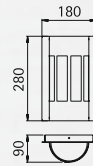

Wall and Bollard lamps

with/without integrated movement detector

Protection class IP 44
for incandescent lamps A 60
cast aluminium
with mounting plate
opal coated glass

For installation on a wall,
on a foundation or
on the sunk pedestal 690010.

..6130

Aluminium lamps

Art.-no.	Lamp	Base	Colour
Wall lamps			
660240	1 x A 60 75 W	E27	black
680240	1 x A 60 75 W	E27	white
690240	1 x A 60 75 W	E27	silver
Bollard lamps			
666130	1 x A 60 75 W	E27	black
686130	1 x A 60 75 W	E27	white
696130	1 x A 60 75 W	E27	silver
Bollard lamps with movement detector			
662249	1 x A 60 75 W	E27	black
682249	1 x A 60 75 W	E27	white
692249	1 x A 60 75 W	E27	silver
Bollard lamps with movement detector			
662019	1 x A 60 75 W	E27	black
682019	1 x A 60 75 W	E27	white
692019	1 x A 60 75 W	E27	silver