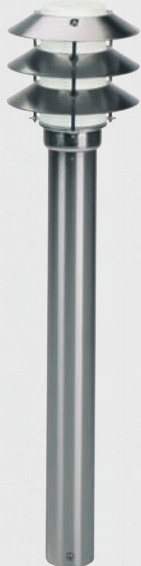

..0500

..2256

Wall lamp
Pedestal lamp
Bollard lamp

Protection class IP 44
for incandescent lamps A 60
made of stainless steel
with mounting plate
opal coated glass

For installation on a wall,
on a foundation or
on the sunk pedestal 690010.

Stainless steel
lamps

Art.-no.	Lamp	Base	Material	
Wall lamp				
690216	1 x A 60 75 W	E27	stainless steel	→
Pedestal lamp				
690500	1 x A 60 75 W	E27	stainless steel	→
Bollard lamp				
692256	1 x A 60 75 W	E27	stainless steel	→