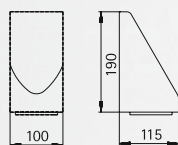

Aluminium lamps

Aluminium lamps

..0671, ..0672