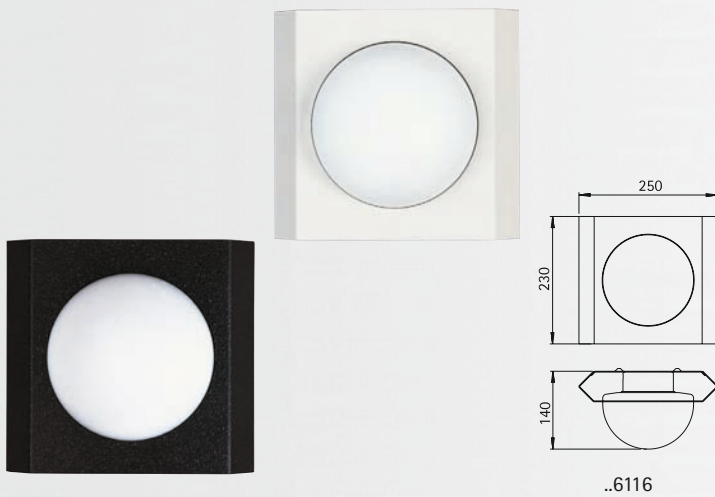

Wall and Ceiling lamps

Protection class IP 44
for incandescent lamps A 60
cast aluminium
opal coated glass

Art.-no.	Lamp	Base	Colour
666116	1 x A 60 75 W	E27	black
686116	1 x A 60 75 W	E27	white

Wall and Ceiling lamps

Protection class IP 44
for incandescent lamps A 60
cast aluminium
with mounting plate
opal coated glass