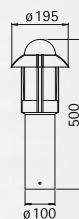

Wall lamps
Pedestal lamps
Bollard lamps
Path lamps

Protection class IP 44
for incandescent lamps A 60
cast aluminium
with mounting plate
opal coated glass

with/without integrated movement detector

For installation on a wall,
on a foundation or
on the sunk pedestal 690010.

Art.-no.	Lamp	Base	Colour

Wall lamps

601841	1 x A 60 75 W	E27	black-silver
651841	1 x A 60 75 W	E27	brown-brass
671841	1 x A 60 75 W	E27	white-gold

601840	1 x A 60 75 W	E27	black-silver
651840	1 x A 60 75 W	E27	brown-brass
671840	1 x A 60 75 W	E27	white-gold

Wall lamps with movement detector

601842	1 x A 60 75 W	E27	black-silver
651842	1 x A 60 75 W	E27	brown-brass
671842	1 x A 60 75 W	E27	white-gold

..0531

Pedestal lamps

600530	1 x A 60 75 W	E27	black-silver
650530	1 x A 60 75 W	E27	brown-brass
670530	1 x A 60 75 W	E27	white-gold

600531	1 x A 60 75 W	E27	black-silver
650531	1 x A 60 75 W	E27	brown-brass
670531	1 x A 60 75 W	E27	white-gold

Bollard lamps

602025	1 x A 60 75 W	E27	black-silver
652025	1 x A 60 75 W	E27	brown-brass
672025	1 x A 60 75 W	E27	white-gold

Path lamps

604141	1 x A 60 75 W	E27	black-silver
654141	1 x A 60 75 W	E27	brown-brass
674141	1 x A 60 75 W	E27	white-gold