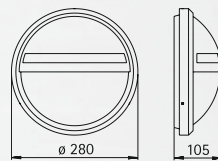

Wall lamps

Protection class IP 44
for incandescent lamps A 60 resp.
compact fluorescent lamps TC-D
cast aluminium
with mounting plate
opal coated glass

..6106