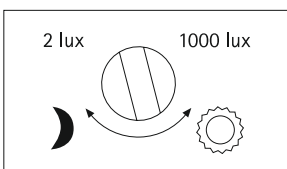

Brightness range 2 Lux to 1000 Lux (infinite adjustment)