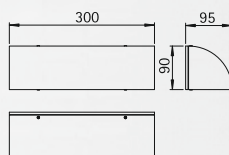

Wall lamps

Protection class IP 44
for compact fluorescent lamps TC-D
cast aluminium
with mounting plate
opal coated glass

Art.-no.	Lamp	Base	Colour
660314	1 x TC-D 26 W	G24d-3	black
680314	1 x TC-D 26 W	G24d-3	white
690314	1 x TC-D 26 W	G24d-3	silver

..0314