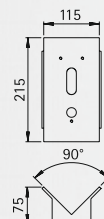

..1007

..1007 appropriate for lamps:

..0609	..1806	..1807

Art.-no. Colour

601007 black-silver

651007 brown-brass

661007 black

671007 white-gold

681007 white

691007 silver