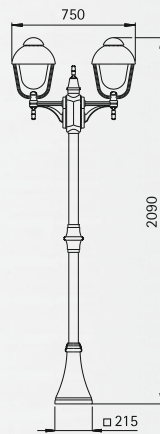

Wall lamps
Pedestal lamps
Path lamps
Pole lamps

Protection class IP 44
for incandescent lamps A 60
cast aluminium
with mounting plate
pole lamps with pole
blown glass clear

For installation on a wall, a foundation or on the sunk pedestal 690011 (only ..0515 and ..2029).

..2040

Art.-no.	Lamp	Base	Colour	
Path lamps				
662029	1 x A 60 75 W	E27	black	
652029	1 x A 60 75 W	E27	brown-brass	
682029	1 x A 60 75 W	E27	white	
Pole lamps 2-units				
662040	2 x A 60 75 W	E27	black	
652040	2 x A 60 75 W	E27	brown-brass	
682040	2 x A 60 75 W	E27	white	
Pole lamps 3-units				
662041	3 x A 60 75 W	E27	black	
652041	3 x A 60 75 W	E27	brown-brass	
682041	3 x A 60 75 W	E27	white