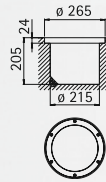

In-ground luminaires

In-ground luminaires

..2118