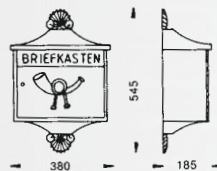

Letter-boxes

..0700

..0701

Wall letter-box and newspaper-holder

cast aluminium
letter drop and unloading at the front to be opened from the left to the right
with stainless steel lock and two keys inclusive mounting material

Art.-no.	Colour	Deposit slot
Wall letter-box		
600700	black-silver	255 mm x 45 mm
650700	brown-brass	255 mm x 45 mm
670700	white-gold	255 mm x 45 mm

Newspaper-holder open to the right, especially for ..0700

600701	black-silver	
650701	brown-brass	
670701	white-gold	

..0710

..0704

Wall letter-boxes

with/without integrated compartment for newspaper

cast aluminium, letter drop at the front (..0710), resp. on the top (..0704) unloading at the front with stainless steel lock and two keys inclusive mounting material
..0704: newspaper-holder both sides open

Art.-no.	Colour	Deposit slot
600710	black-silver	320 mm x 40 mm
650710	brown-brass	320 mm x 40 mm
670710	white-gold	320 mm x 40 mm
600704	black-silver	280 mm x 48 mm
650704	brown-brass	280 mm x 48 mm
670704	white-gold	280 mm x 48 mm

..0703

Letterbox on column

with newspaperholder

cast aluminium
letter drop and unloading at the front to be opened from the left to the right
with stainless steel lock and two keys for installation on a foundation

Art.-no.	Colour	Deposit slot
600703	black-silver	255 mm x 45 mm
650703	brown-brass	255 mm x 45 mm
670703	white-gold	255 mm x 45 mm