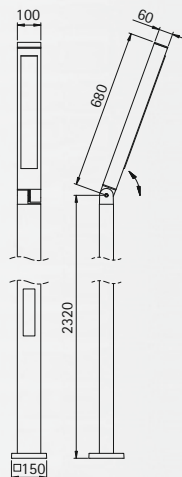

..0845, ..0846