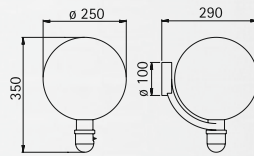

Wall lamps

Protection class IP 44
cast aluminium
with mounting plate
with mounting plate
crystal glass clear

with/without integra-
ted movement detector

- Available with opal coated glass.

..0613

Art.-no.	Lamp	Base	Globe	Colour
Wall lamps				
660614	1 x A 60 75 W	E27	ø 250	black
680614	1 x A 60 75 W	E27	ø 250	white
Wall lamps with movement detector				
660613	1 x A 60 75 W	E27	ø 250	black
680613	1 x A 60 75 W	E27	ø 250	white

Wall and
Pedestal lamps

Protection class IP 44
for incandescent lamps A 60
cast aluminium
with mounting plate
crystal glass clear

- Available with opal coated glass.

For installation on a wall, on a
foundation or on the sunk pedestal
690010.

Art.-no.	Lamp	Base	Globe	Colour
Wall lamps				
660639	1 x A 60 75 W	E27	ø 250	black
680639	1 x A 60 75 W	E27	ø 250	white
Pedestal lamps				
660538	1 x A 60 75 W	E27	ø 250	black
680538	1 x A 60 75 W	E27	ø 250	white