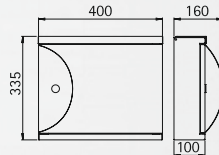

Wall letter-box

with integrated
compartment for
newspaper

made of stainless steel
compartment for newspaper on both sides
open
letter drop on the top
unloading at the front
with stainless steel lock and two keys
inclusive mounting material

..0789