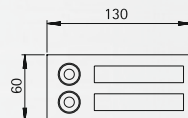

Bell plates

made of stainless steel
with bolt attachment and
mounting material

..0947

..0758

Art.-no.	Material
Bell plates single	
690947	stainless steel 6 mm
690758	stainless steel 2 mm

Bell plates

made of stainless steel
with bolt attachment and
mounting material
name plates for engraving included

..0945

..0946

Art.-no.	Material
Bell plate single	
690945	stainless steel 6 mm
Bell plate double	
690946	stainless steel 6 mm

Bell plates

made of stainless steel
with bolt attachment and
mounting material
name plates for engraving included

..0940

..0941

Art.-no.	Material
Bell plate single	
690940	stainless steel 6 mm
Bell plate double	
690941	stainless steel 6 mm

Bell plates
House numbers