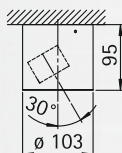

Spotlights

Distance [m]	ø Cube [m]	Illumination [lx]
1,0	0,44	1333
2,0	0,88	333
3,0	1,32	147

..2143, ..2144 Half beam angle 30°

..2143