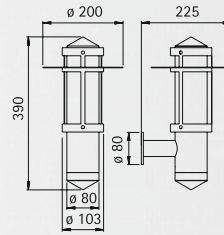

Wall lamp
Pedestal lamp
Bollard lamp

Protection class IP 44
for fluorescent lamps TC-D
made of stainless steel
with mounting plate (except ..0687)
acrylic hollow glass

For installation on a wall,
on a foundation or
on the sunk pedestal 690010.

Art.-no.	Lamp	Base	Material
Wall lamp			
690687	1 x TC-D 18 W	G24d-2	stainless steel
Pedestal lamp			
690551	1 x TC-D 18 W	G24d-2	stainless steel
Bollard lamp			
692219	1 x TC-D 18 W	G24d-2	stainless steel

..0687