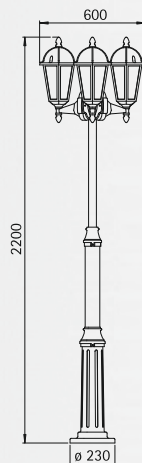

..2023

Wall lamps
Pedestal lamps
Path lamps
Pole lamps

Protection class IP 23
for incandescent lamps A 60
cast aluminium
with mounting plate
pole lamps with pole
cathedral glass clear

For installation on a wall,
on a foundation or
on the sunk pedestal 690011.

Art.-no.	Lamp	Base	Colour	
Wall lamps				
601829	1 x A 60 75 W	E27	black-silver	
651829	1 x A 60 75 W	E27	brown-brass	
671829	1 x A 60 75 W	E27	white-gold	
Pedestal lamps				
600549	1 x A 60 75 W	E27	black-silver	
650549	1 x A 60 75 W	E27	brown-brass	
670549	1 x A 60 75 W	E27	white-gold	
Path lamps				
604148	1 x A 60 75 W	E27	black-silver	
654148	1 x A 60 75 W	E27	brown-brass	
674148	1 x A 60 75 W	E27	white-gold	
Pole lamps 3-units				
602023	3 x A 60 75 W	E27	black-silver	
652023	3 x A 60 75 W	E27	brown-brass	
672023	3 x A 60 75 W	E27	white-gold