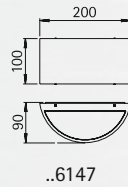

Aluminium lamps

Aluminium lamps

Wall lamps

with double-sided light output

Protection class IP 44
for tungsten halogen lamps QT 14
cast aluminium
with mounting plate
opal coated glass

- Available on request with one-sided light output.

Art.-no.	Lamp	Base	Colour
666147	1 x QT 14 60 W	G9	black
686147	1 x QT 14 60 W	G9	white
696147	1 x QT 14 60 W	G9	silver