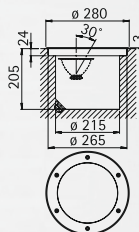

..2116

..2117