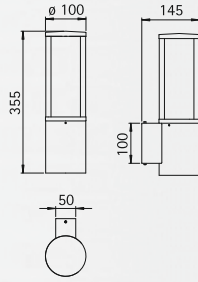

Wall lamps
Pedestal lamps
Bollard lamps

Protection class IP 44
for energy saving lamps TC-DSE
cast aluminium
with mounting plate

with/without downlight
with/without integra-

acrylic and opal coated glass

ted movement detector

For installation on a wall,
on a foundation or
on the sunk pedestal 690010.

..0311