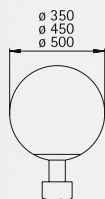

Globe lamps

Wall lamps

Protection class IP 44
for incandescent lamps A 60
respectively A 65
cast aluminium
plastic globe white

Art.-no.	Lamp	Base	Globe	Colour	
660800	1 x A 60 100 W	E27	ø 350	black	
680800	1 x A 60 100 W	E27	ø 350	white	
660801	1 x A 65 150 W	E27	ø 450	black	
680801	1 x A 65 150 W	E27	ø 450	white	
660802	1 x A 65 150 W	E27	ø 500	black	
680802	1 x A 65 150 W	E27	ø 500	white	

Pole top lamps

Protection class IP 44
for poles ø = 110 mm
pole top ø = 60 mm
for incandescent lamps A 60
respectively A 65
cast aluminium
plastic globe white

- Globe lamps with a diameter ≥ 350 mm are available on request with further lamps:
  TC-TEL 26 bis 42 W
  TC-D/TC-T 10 bis 26 W
  HME 50 bis 125 W
  HI and HS 70 W

- Available with plastic globe clear.

Art.-no.	Lamp	Base	Globe	Colour	
1-unit					
660850	1 x A 60 100 W	E27	ø 350	black	
680850	1 x A 60 100 W	E27	ø 350	white	
660854	1 x A 65 150 W	E27	ø 450	black	
680854	1 x A 65 150 W	E27	ø 450	white	
660858	1 x A 65 150 W	E27	ø 500	black	
680858	1 x A 65 150 W	E27	ø 500	white	
2-units					
660851	2 x A 60 100 W	E27	ø 350	black	
680851	2 x A 60 100 W	E27	ø 350	white	
660855	2 x A 65 150 W	E27	ø 450	black	
680855	2 x A 65 150 W	E27	ø 450	white	
660859	2 x A 65 150 W	E27	ø 500	black	
680859	2 x A 65 150 W	E27	ø 500	white	
3-units					
660852	3 x A 60 100 W	E27	ø 350	black	
680852	3 x A 60 100 W	E27	ø 350	white	
660856	3 x A 65 150 W	E27	ø 450	black	
680856	3 x A 65 150 W	E27	ø 450	white	
660860	3 x A 65 150 W	E27	ø 500	black	
680860	3 x A 65 150 W	E27	ø 500	white	
4-units					
660853	4 x A 60 100 W	E27	ø 350	black	
680853	4 x A 60 100 W	E27	ø 350	white	
660857	4 x A 65 150 W	E27	ø 450	black	
680857	4 x A 65 150 W	E27	ø 450	white	
660861	4 x A 65 150 W	E27	ø 500	black	
680861	4 x A 65 150 W	E27	ø 500	white