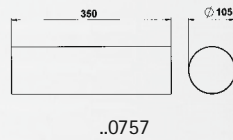

Wall letter-box and newspaper-holder

made of stainless steel
letter drop and unloading at the front
to be opened to the front
with stainless steel lock and two keys
inclusive mounting material