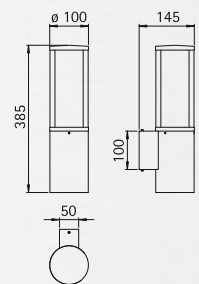

Wall lamps
Pedestal lamp
Bollard lamps

with/without downlight
with/without integra-
ted movement detector

Protection class IP 44
for energy saving lamps TC-DSE
made of stainless steel
with mounting plate
acryl and opal coated glass
For installation on a wall,
on a foundation or
on the sunk pedestal 690010.

..0323

Art.-no.	Lamp	Base	Material
690309	1 x TC-DSE max. 20 W	E27	stainless steel
690322	1 x TC-DSE max. 20 W	E27	stainless steel
690323	1 x TC-DSE max. 20 W	E27	stainless steel
690546	1 x TC-DSE max. 20 W	E27	stainless steel
692272	1 x TC-DSE max. 20 W	E27	stainless steel
692071	1 x TC-DSE max. 20 W	E27	stainless steel

Stainless steel
lamps