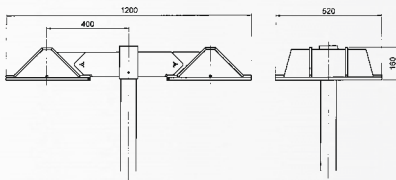

1-unit

2-units