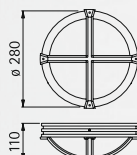

Classic lamps

Wall and Ceiling lamps

Protection class IP 44
for incandescent lamps A 60
cast aluminium
with mounting plate
opal coated glass
..3221 acrylic glass opal

..6230

Art.-no.	Lamp	Base	Colour	
603221	1 x A 60 75 W	E27	black-silver	
653221	1 x A 60 75 W	E27	brown-brass	
673221	1 x A 60 75 W	E27	white-gold	
606230	1 x A 60 75 W	E27	black-silver	
656230	1 x A 60 75 W	E27	brown-brass	
676230	1 x A 60 75 W	E27	white-gold	
606263	1 x A 60 75 W	E27	black-silver	
656263	1 x A 60 75 W	E27	brown-brass	
676263	1 x A 60 75 W	E27	white-gold	
606262	1 x A 60 75 W	E27	black-silver	
656262	1 x A 60 75 W	E27	brown-brass	
676262	1 x A 60 75 W	E27	white-gold