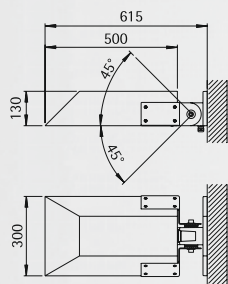

Object lamps

Object lamps

Vario II Wall and Pole top lamps

sleuable

Protection class IP 65
for high pressure discharged lamps
HIT/HME/HST, respectively
compact fluorescent lamps TC-TEL
for pole top $\varnothing = 76$ mm, pole type A
or mounting on a wall
sleuable 0° to 45° in 15° -steps
cast aluminium and stainless steel
reflector made of anodised pure
aluminium
safety glass

- A corner plate is available on request for the wall lamp.

Wall lamps

Art.-no.	Lamp	Base	Colour
Street lamps			
Wall lamps			
660302	1 x HST-MF/HIT-CE 70 W	E27	black
660303	1 x HME 80/125 W	E27	black
660304	1 x HST/HIT-CE 150 W	E40	black
660305	1 x TC-TEL 42 W	GX24q-4	black
1-unit			
660890	1 x HST-MF/HIT-CE 70 W	E27	black
660891	1 x HME 80/125 W	E27	black
660892	1 x HST/HIT-CE 150 W	E40	black
660893	1 x TC-TEL 42 W	GX24q-4	black
2-units			
660896	2 x HST-MF/HIT-CE 70 W	E27	black
660897	2 x HME 80/125 W	E27	black
660898	2 x HST/HIT-CE 150 W	E40	black
660899	2 x TC-TEL 42 W	GX24q-4	black