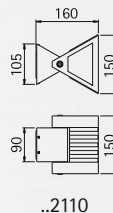

Art.-no.	Lamp	Base	Colour
662110	1 x QT-DE 12 150 W	R7s	black
682110	1 x QT-DE 12 150 W	R7s	white
692110	1 x QT-DE 12 150 W	R7s	silver

Small Spotlights

sleuable

Protection class IP 54
for tungsten halogen lamps QT-DE
respectively metal halide lamps HIT
sleuable 90°, cast aluminium
reflector made of anodised pure aluminium
borosilicate glass clear
..2101 with electronic ballast