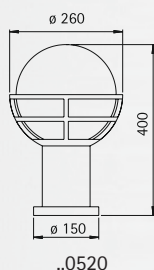

Art.-no.	Lamp	Base	Globe	Colour	
Wall lamps					
660612	1 x A 60 75 W	E27	ø 230	black	
680612	1 x A 60 75 W	E27	ø 230	white	
Pedestal lamps					
660520	1 x A 60 75 W	E27	ø 230	black	
680520	1 x A 60 75 W	E27	ø 230	white	
Bollard lamps					
662030	1 x A 60 75 W	E27	ø 230	black	
682030	1 x A 60 75 W	E27	ø 230	white