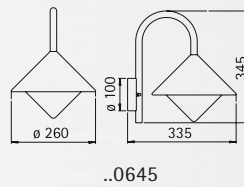

Wall and Path lamps

Protection class IP 44
for incandescent lamps A 60
cast aluminium, with mounting plate
opal coated glass

For installation on a wall, on a foundation or on the sunk pedestal 690010.

Art.-no.	Lamp	Base	Colour
Wall lamps			
660617	1 x A 60 75 W	E27	black
680617	1 x A 60 75 W	E27	white
690617	1 x A 60 75 W	E27	silver

Path lamps			
662026	1 x A 60 75 W	E27	black
682026	1 x A 60 75 W	E27	white
692026	1 x A 60 75 W	E27	silver

Wall lamps			
660222	1 x A 60 75 W	E27	black
680222	1 x A 60 75 W	E27	white
690222	1 x A 60 75 W	E27	silver

Path lamps			
662247	1 x A 60 75 W	E27	black
682247	1 x A 60 75 W	E27	white
692247	1 x A 60 75 W	E27	silver

Aluminium lamps

Wall and Path lamps

Protection class IP 44
for incandescent lamps A 60
cast aluminium
with mounting plate
opal coated glass

with/without integrated movement detector

For installation on a wall,
on a foundation or
on the sunk pedestal 690010.

Art.-no.	Lamp	Base	Colour
Wall lamps			
660645	1 x A 60 75 W	E27	black
680645	1 x A 60 75 W	E27	white
690645	1 x A 60 75 W	E27	silver

Wall lamps with movement detector			
660646	1 x A 60 75 W	E27	black
680646	1 x A 60 75 W	E27	white
690646	1 x A 60 75 W	E27	silver

Path lamps			
662008	1 x A 60 75 W	E27	black
682008	1 x A 60 75 W	E27	white
692008	1 x A 60 75 W	E27	silver