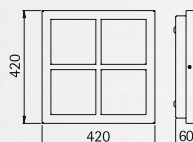

Stainless steel lamps

.6152

.6132

.6133

.6214

Wall and Ceiling lamps

Protection class IP 54
for fluorescent lamps TC-S/TC-L/TC-F
made of stainless steel
with mounting plate
opal coated plane glass

Art.-no.	Lamp	Base	Material
696152	1 x TC-F 18 W	2G10	stainless steel
696132	2 x TC-S 9 W	G23	stainless steel
696133	3 x TC-S 11 W	G23	stainless steel
696214	2 x TC-L 24 W	2G11	stainless steel

Stainless steel lamps

.6153

.6136

.6137

.6215

Wall and Ceiling lamps

Protection class IP 54
for fluorescent lamps TC-S/TC-L/TC-F
made of stainless steel
with mounting plate
opal coated plane glass

Art.-no.	Lamp	Base	Material
696153	1 x TC-F 18 W	2G10	stainless steel
696136	2 x TC-S 9 W	G23	stainless steel
696137	3 x TC-S 11 W	G23	stainless steel
696215	2 x TC-L 24 W	2G11	stainless steel