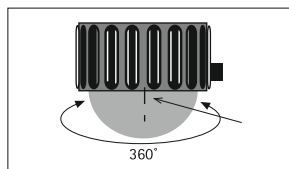

Detection range approx. 4, 8 and 12 m, depending on temperature, angle of approach and installation height
(The spherical lens consists of three segments (I to III) with varying ranges)