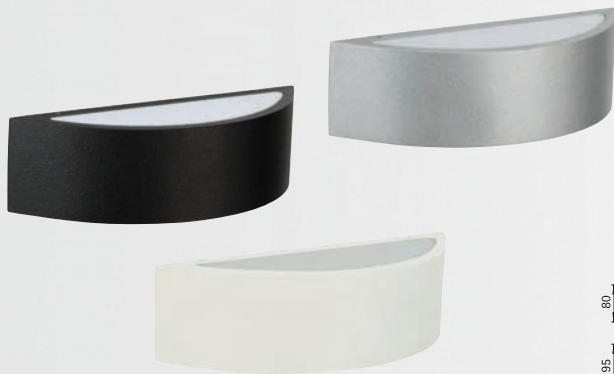

Wall lamps

with double-sided light output

Protection class IP 44
compact fluorescent lamps TC-D
cast aluminium
with mounting plate
opal coated glass

- Available on request with one-sided light output.

Art.-no.	Lamp	Base	Colour
666222	1 x TC-D 18 W	G24d-2	black
686222	1 x TC-D 18 W	G24d-2	white
696222	1 x TC-D 18 W	G24d-2	silver