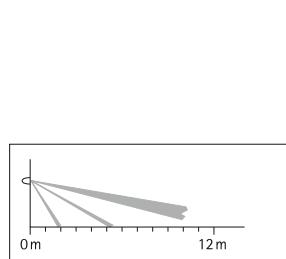

Detection range approx. 8 to 10 m, depending on temperature, angle of approach and installation height

View from the side