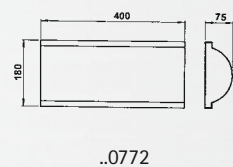

Wall letter-box and newspaper-holder

made of stainless steel
letter drop on the top
unloading at the front
to be opened to the front
with stainless steel lock and two keys
inclusive mounting material