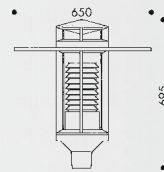

■ plane roof with upper light output

Art.-no.	Lamp	Base	Colour
1-unit			
660840	2x TC-L 24 W	2G11	black