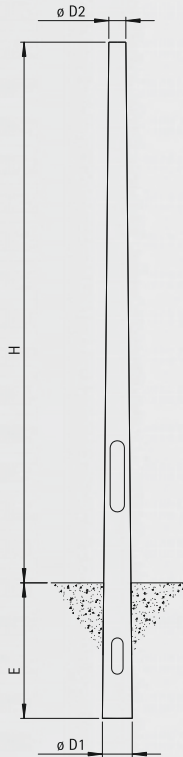

# Object lamps

Object lamps

Height: 3 m to 5 m

Height: 6 m to 8 m