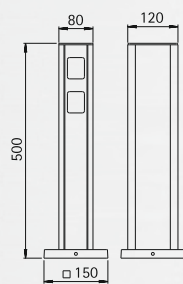

..2106

Socket columns

Protection class IP 44
with 4 shockproof sockets
cast aluminium and aluminium profile
with main supply connection
terminals 4 x 4[□]
ready for connection
with mounting plate

For installation on a foundation or
on the sunk pedestal 690010.

Art.-no.	Inserts	Colour
662106	4-units	black
682106	4-units	white