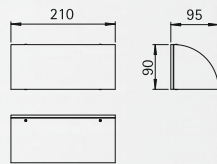

Wall lamps

Protection class IP 44  
for compact fluorescent lamps TC-D  
respectively metal halide lamps HIT  
cast aluminium  
with mounting plate  
opal coated glass  
..0313 with electronic ballast

Art.-no.	Lamp	Base Colour	
660312	1 x TC-D 18 W	G24d-2	black
680312	1 x TC-D 18 W	G24d-2	white
690312	1 x TC-D 18 W	G24d-2	silver
660313	1 x HIT-TC-CE 20 W	G8,5	black
680313	1 x HIT-TC-CE 20 W	G8,5	white
690313	1 x HIT-TC-CE 20 W	G8,5	silver