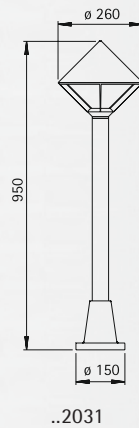

Wall lamps
Path lamps
Pole lamps

Protection class IP 44
for incandescent lamps A 60
cast aluminium
with mounting plate
pole lamps with pole
opal coated glass

For installation on a wall, on a
foundation or on the sunk pedestal
690010 respectively 690011 (only
..2052).