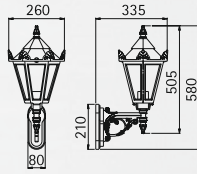

Wall lamps
Pedestal lamps
Path lamps
Pole lamps

Protection class IP 23
pole lamps with pole
for incandescent lamps A 60
cast aluminium
with mounting plate
flat glass clear

For installation on a wall, a foundation or on the sunk pedestal 690011 respectively 690010 (only ..4137).

..1806

Art.-no.	Lamp	Base	Colour	
Wall lamps				
601807	1 x A 60 75 W	E27	black-silver	
671807	1 x A 60 75 W	E27	white-gold	
601806	1 x A 60 75 W	E27	black-silver	
671806	1 x A 60 75 W	E27	white-gold	
603228	1 x A 60 75 W	E27	black-silver	
673228	1 x A 60 75 W	E27	white-gold	
Pedestal lamps				
600533	1 x A 60 75 W	E27	black-silver	
670533	1 x A 60 75 W	E27	white-gold	
Path lamps				
604137	1 x A 60 75 W	E27	black-silver	
674137	1 x A 60 75 W	E27	white-gold	
Pole lamps 3-units				
602049	3 x A 60 75 W	E27	black-silver	
672049	3 x A 60 75 W	E27	white-gold	
Pole lamps 4-units (without picture)				
602056	4 x A 60 75 W	E27	black-silver	
672056	4 x A 60 75 W	E27	white-gold	

Classic lamps