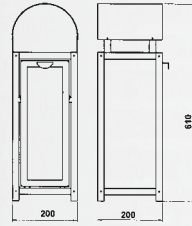

Accessories

..0968