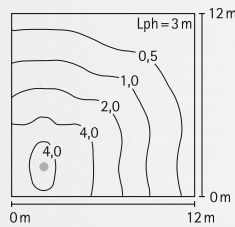

..0813

Art.-no.	Lamp	Base	Colour
660813	2x TC-L 24 W	2G11	black