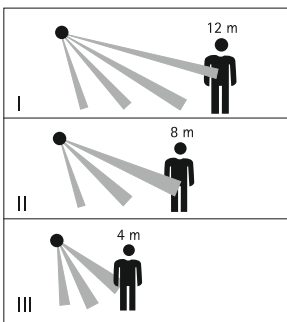

Detection range approx. 4, 8 and 12 m, depending on temperature, angle of approach and installation height
(The spherical lens consists of three segments (I to III) with varying ranges)