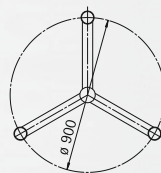

Bracket extender and spreader for pole top lamps

Protection class IP 54
for pole top lamps with
pole opening $\varnothing = 76$ mm
steel, hot-dip galvanized and varnished for mounting on a wall or for pole top $\varnothing = 76$ mm, pole type A

..1010