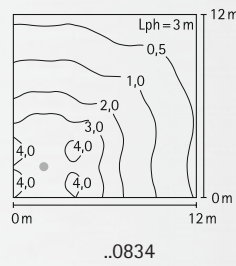

■ plane roof with apex

Art.-no.	Lamp	Base	Colour
1-unit			
660834	2x TC-L 24 W	2G11	black