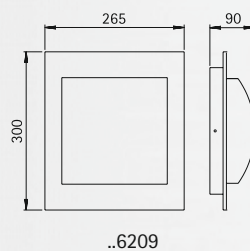

Wall and Ceiling lamps

Protection class IP 44
for incandescent lamps A 60 resp.
compact fluorescent lamps TC-D
cast aluminium
with mounting plate
opal coated glass

Art.-no.	Lamp	Base	Colour
for incandescent lamps			
666209	1 x A 60 75 W	E27	black
686209	1 x A 60 75 W	E27	white
696209	1 x A 60 75 W	E27	silver
for compact fluorescent lamps			
2666209	1x TC-D 13 W	G24d-1	black
2686209	1x TC-D 13 W	G24d-1	white
2696209	1x TC-D 13 W	G24d-1	silver