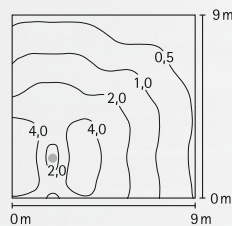

..0862

Pole lamp

Protection class IP 54
for fluorescent lamps TC-L
cast aluminium
reflector made of anodised pure aluminium
clear impact resistant plexiglass

For installation on a foundation or on the sunk pedestal 690011.

- slant roof with upper light output

Art.-no.	Lamp	Base	Colour
Pole lamp			
660862	1 x TC-L 24 W	2G11	black