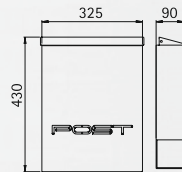

Wall letter-box

stainless steel and aluminium, with integra-
ted compartement for newspaper
on both sides open, body made of
varnished cast aluminium
letter drop on the top, unloading from the
front
with stainless steel lock and two keys
inclusive mounting material

..0773