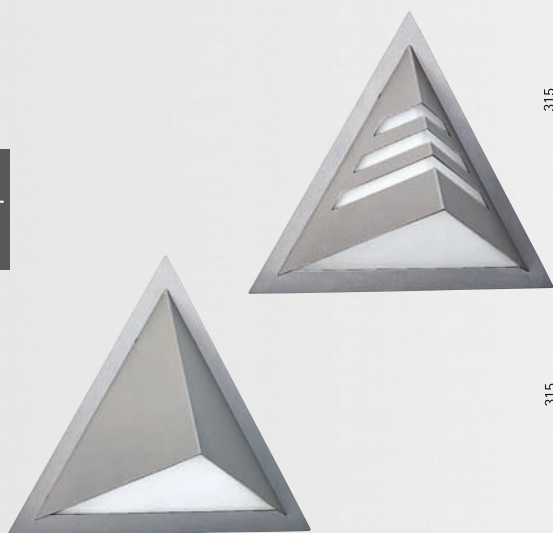

Wall lamps

Protection class IP 44
for incandescent lamps A 60
made of stainless steel
with mounting plate made of
cast aluminium
opal coated glass

Art.-no.	Lamp	Base	Material
696124	1 x A 60 75 W	E27	stainless steel
696123	1 x A 60 75 W	E27	stainless steel