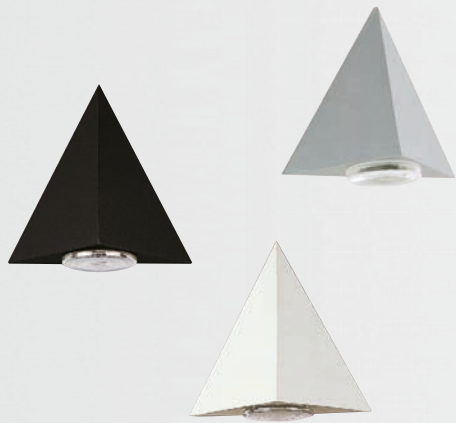

Aluminium lamps

Aluminium lamps

Wall lamps

Protection class IP 43
for pressed glass reflector lamps PAR 20
cast aluminium
with mounting plate
blown glass clear

Art.-no.	Lamp	Base	Colour
660681	1 x PAR 20 50 W	E27	black
680681	1 x PAR 20 50 W	E27	white
690681	1 x PAR 20 50 W	E27	silver