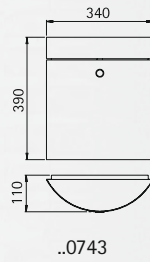

Art.-no.	Material	Deposit slot
Wall letter-box		
690743	stainless steel	260 mm x 40 mm
Newspaper-holder on both sides open		
690744	stainless steel	