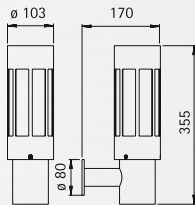

Wall lamps
Pedestal lamp
Bollard lamps

with/without downlight
with/without integra-
ted movement detector

Protection class IP 44
for incandescent lamps A 60
for additional pressed glass reflector
lamp PAR 20 (only ..0243))
made of stainless steel
with mounting plate made of
cast aluminium (only ..6119)
opal coated glass

For installation on a wall,
on a foundation or
on the sunk pedestal 690010.

..0243

stainless steel
lamps

Art.-no.	Lamp	Base	Material
Wall lamps			
696119	1 x A 60 75 W	E27	stainless steel
690239	1 x A 60 75 W	E27	stainless steel
Wall lamp with downlight PAR 20 50 W			
690243	1 x A 60 75 W	E27	stainless steel
Wall lamp with movement detector			
690241	1 x A 60 75 W	E27	stainless steel
Pedestal lamp			
690505	1 x A 60 75 W	E27	stainless steel
Bollard lamp (without picture)			
692246	1 x A 60 75 W	E27	stainless steel
Bollard lamp with movement detector			
692011	1 x A 60 75 W	E27	stainless steel