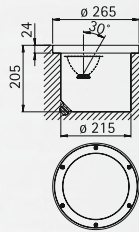

Ground recessed spotlight

30° slewable

Protection class IP 67
for metal halide lamps HIT
symmetrical and asymmetrical light
distribution possible
installation housing made of cast
aluminium
reflector made of anodised pure
aluminium
safety glass clear
insert hole: $\varnothing$ 215 mm x 205 mm
surface temperature max. 125 °C
loading max. 3000 kg

690037 Louvre

- A half beam angle 40° or 15° and anti-slip glass are available on request.

Distance [m]	$\varnothing$ Cube [m]	Illumination [lx]
6,0	3,17	83
5,0	2,64	120
4,0	2,11	188
3,0	1,59	334
2,0	1,06	751
1,0		3005

..2116, ..2117 Half beam angle 30°