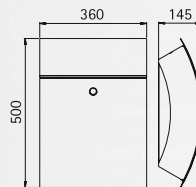

..0770

Wall letter-boxes

with integrated compartment for newspaper

made of stainless steel
compartment for newspaper on both sides open
letter drop and unloading at the front
to be opened to the front
with stainless steel lock and two keys
inclusive mounting material