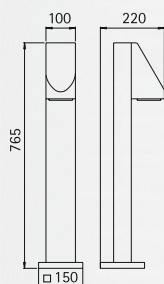

..2078, ..2082

Wall and Bollard lamps

Protection class IP 43
for low-voltage halogen lamps QR-CB
resp. with included Power-LED 4,5 W
lightcolour white, 6300 °K
transformator/ converter integrated
cast aluminium with mounting plate
blown glass clear

For installation on a wall, on a foundation or on the sunk pedestal 690010.

Art.-no.	Lamp	Base	Colour
Wall lamps			
660671	1 x Power-LED 4,5 W		black
680671	1 x Power-LED 4,5 W		white
690671	1 x Power-LED 4,5 W		silver
Bollard lamps			
662078	1 x Power-LED 4,5 W		black
682078	1 x Power-LED 4,5 W		white
692078	1 x Power-LED 4,5 W		silver
662082	1 x QR-CB 12V 50 W	GU 5,3	black
682082	1 x QR-CB 12V 50 W	GU 5,3	white
692082	1 x QR-CB 12V 50 W	GU 5,3	silver

LED

LED

Wall and Bollard lamps

Protection class IP 44
for tungsten halogen lamps QT 14
cast aluminium
with mounting plate
opal coated glass

For installation on a wall,
on a foundation or
on the sunk pedestal 690010.