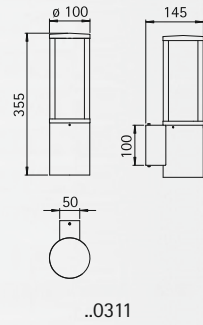

Bicolour lamps

Wall lamps
Pedestal lamp
Bollard lamps

with/without downlight
with/without integra-
ted movement detector

Protection class IP 44
for energy saving lamps TC-DSE
stainless steel with colour: anthracite
with mounting plate
acrylic and opal coated glass
**For installation on a wall,
on a foundation or
on the sunk pedestal 690010.**

Art.-no.	Lamp	Base	Material/Colour	
620311	1 x TC-DSE max. 20 W	E27	st. steel/anthracite	
Wall lamp with movement detector				
620320	1 x TC-DSE max. 20 W	E27	st. steel/anthracite	
Wall lamp with downlight PAR 16 50 W, GU10				
620321	1 x TC-DSE max. 20 W	E27	st. steel/anthracite	
Pedestal lamp				
620545	1 x TC-DSE max. 20 W	E27	st. steel/anthracite	
Bollard lamp (without picture)				
622269	1 x TC-DSE max. 20 W	E27	st. steel/anthracite	
Bollard lamp with movement detector				
622070	1 x TC-DSE max. 20 W	E27	st. steel/anthracite