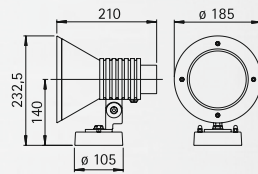

Small Spotlights

rotatable and slewable

Protection class IP 55
for energy saving lamps TC-DSE
rotatable 360°, slewable 120°
cast aluminium
with mounting plate respectively
spike with 2,5 m cable and plug
reflector made of anodised pure
aluminium
safety glass clear

..2182