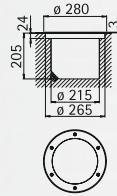

In-ground luminaires

In-ground luminaires

..2113

Ground recessed spotlight

symmetrical

Protection class IP 67
for compact fluorescent lamps TC-TEL with electronic ballast
installation housing made of cast aluminium
cover made of cast aluminium resp. stainless steel
reflector made of anodised pure aluminium
safety glass clear
insert hole: $\varnothing$ 215 mm x 205 mm
surface temperature max. 85 °C
loading max. 3000 kg

■ Anti-slip glass and further lamps are available on request.

Art.-no.	Lamp	Base	Material/Colour
662118	1 x TC-TEL 18 W	GX24q-2	black
692113	1 x TC-TEL 18 W	GX24q-2	stainless steel

Ground recessed spotlight

symmetrical

Protection class IP 67
for metal halide lamps HIT
installation housing made of cast aluminium
cover made of cast aluminium resp. stainless steel
reflector made of anodised pure aluminium
safety glass clear
insert hole: $\varnothing$ 192 mm x 300 mm
surface temperature max. 125 °C
loading max. 3000 kg

690038 Louvre
690039 Infrared filter to reduce the surface temperature by approx. 20%

■ Anti-slip glass and asymmetrical light distribution are available on request.

■ Further lamps are available:
HI 35 to 150 W
HM 50 to 125 W
HS 70 to 150 W
TC 10 to 42 W

Art.-no.	Lamp	Base	Material/Colour
662169	1 x HIT-CE 70 W	G12	black
692170	1 x HIT-CE 70 W	G12	stainless steel