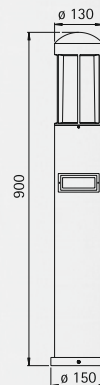

Wall lamps

Protection class IP 44
for incandescent lamps A 60 resp.
compact fluorescent lamps TC-D
cast aluminium
with mounting plate
opal coated glass

Aluminium lamps

Art.-no.	Lamp	Base	Colour
for incandescent lamps			
666106	1 x A 60 75 W	E27	black
686106	1 x A 60 75 W	E27	white
666034	1 x A 60 75 W	E27	black
686034	1 x A 60 75 W	E27	white
for compact fluorescent lamps			
2666106	1 x TC-D 13 W	G24d-1	black
2686106	1 x TC-D 13 W	G24d-1	white
2666034	1 x TC-D 13 W	G24d-1	black
2686034	1 x TC-D 13 W	G24d-1	white

Bollard lamps

with/without integrated movement detector

Protection class IP 44
for incandescent lamps A 60
cast aluminium
with mounting plate
opal coated glass

For installation on a foundation or on the sunk pedestal 690010.

Art.-no.	Lamp	Base	Colour
662221	1 x A 60 75 W	E27	black
682221	1 x A 60 75 W	E27	white
692221	1 x A 60 75 W	E27	silver
with movement detector			
662009	1 x A 60 75 W	E27	black
682009	1 x A 60 75 W	E27	white
692009	1 x A 60 75 W	E27	silver

..2009