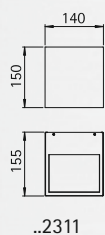

Spotlights

Wall spotlights

with double-sided
light output

Protection class IP 44
for metal halide lamps HIT
with electronic ballast
cast aluminium
with mounting plate
safety glass clear
respectively lens clear
with different light distributions
(small, wide)

- Available on request with one-sided light output.

Art.-no.	Lamp	Base	Colour
small/small			
662309	1 x HIT-TC-CE 35 W	G8,5	black
682309	1 x HIT-TC-CE 35 W	G8,5	white
692309	1 x HIT-TC-CE 35 W	G8,5	silver
small/wide			
662310	1 x HIT-TC-CE 35 W	G8,5	black
682310	1 x HIT-TC-CE 35 W	G8,5	white
692310	1 x HIT-TC-CE 35 W	G8,5	silver
wide/wide			
662311	1 x HIT-TC-CE 35 W	G8,5	black
682311	1 x HIT-TC-CE 35 W	G8,5	white
692311	1 x HIT-TC-CE 35 W	G8,5	silver
662302	1 x HIT-TC-CE 35 W	G8,5	black
682302	1 x HIT-TC-CE 35 W	G8,5	white
692302	1 x HIT-TC-CE 35 W	G8,5	silver