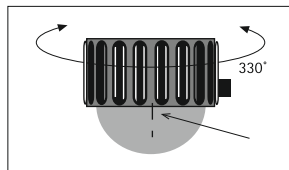

Technical appendix

Engravings

Our door bells and name plates are available with an optional laser engraving according to your specifications.

Laser engraving is a permanent, indelible, tamper-proof, thermally and chemically secure method of marking metal. A high precision laser beam, guided over the surface of the metal, makes this possible. The extremely high energy density of the laser beam melts, evaporates or chemically etches a thin layer on the surface, thus removing, oxidising or charring a small part of the surface. This leads to a colour-altering reaction.

The extreme accuracy in the contours and detail of a laser engraving gives you lasting sustainability on hard and uneven surfaces. Since no physical contact or force is involved, the process is extremely gentle and clean for the surface treated. Engravings on curved surfaces will appear in slightly different colourshades in the metal marking depending on the angle of curvature of the surface.

Articles with engravings are special products, and are therefore excluded from our return policy.

Movement detector for wall lamps

Nominal voltage 230 V, 50 Hz

max. switched power 1000 W

Internal consumption approx. 1,5 W

Angle of detection 120°
(The direction of detection can be turned by 330°)