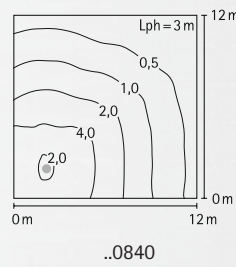

■ plane roof with upper light output

Art.-no.	Lamp	Base	Colour
1-unit			
660840	2x TC-L 24 W	2G11	black