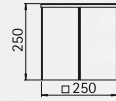

## Lanterns

without candle  
made of stainless steel  
flat glass clear

Art.-no.	W	H	D	Material
690967	250	810	250	stainless steel
690968	200	610	200	stainless steel
without picture				
690969	150	400	150	stainless steel
690970	100	260	100	stainless steel