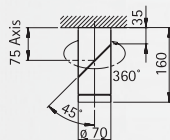

..2138

Art.-no.	Lamp	Base	Colour
662138	1 x PAR 16 50 W	GZ10	black
682138	1 x PAR 16 50 W	GZ10	white
692138	1 x PAR 16 50 W	GZ10	silver