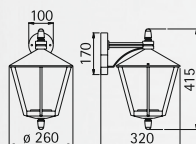

Classic lamps

..1816