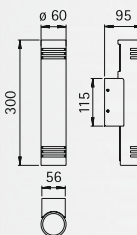

For installation on a wall,  
on a foundation or  
on the sunk pedestal 690010.

..0205

stainless steel  
lamps

..0206

..0208

Foto: DPI Panceleń, Wesel

Stainless steel lamps

Art.-no.	Lamp	Base	Material
<b>Wall lamps</b>			
690204	1 x QT 14 40 W	G9	stainless steel
690205	1 x QT 14 40 W	G9	stainless steel
690206	2 x QT 14 40 W	G9	stainless steel
690208	2 x QT 14 40 W	G9	stainless steel
<b>Pedestal lamp</b>			
690557	1 x QT 14 40 W	G9	stainless steel
<b>Bollard lamp</b>			
692244	1 x QT 14 40 W	G9	stainless steel