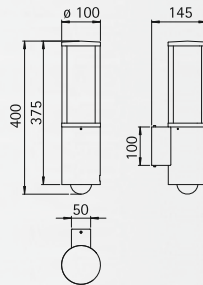

Wall lamps
Pedestal lamp
Bollard lamps

with/without downlight
with/without integra-
ted movement detector

Protection class IP 44
for energy saving lamps TC-DSE
made of stainless steel
with mounting plate
acryl and opal coated glass
For installation on a wall,
on a foundation or
on the sunk pedestal 690010.

..0322

Art.-no.	Lamp	Base	Material
690309	1 x TC-DSE max. 20 W	E27	stainless steel
690322	1 x TC-DSE max. 20 W	E27	stainless steel
690323	1 x TC-DSE max. 20 W	E27	stainless steel
690546	1 x TC-DSE max. 20 W	E27	stainless steel
692272	1 x TC-DSE max. 20 W	E27	stainless steel
692071	1 x TC-DSE max. 20 W	E27	stainless steel

Stainless steel
lamps