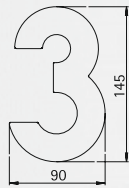

Bell plates and House numbers

0123

456

789

abc

House numbers
0 to 9 and
Letters a, b, c

made of stainless steel
with bolt attachment and
mounting material

Art.-no.		Material
House numbers 0 to 9		
690920	0	stainless steel
690921	1	stainless steel
690922	2	stainless steel
690923	3	stainless steel
690924	4	stainless steel
690925	5	stainless steel
690926	6	stainless steel
690927	7	stainless steel
690928	8	stainless steel
690929	9	stainless steel
Letters a, b, c		
690930	a	stainless steel
690931	b	stainless steel
690932	c	stainless steel