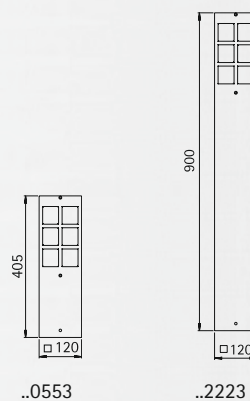

Pedestal and Bollard lamp

Protection class IP 44
for incandescent lamps A 60
made of stainless steel
with mounting plate made of
cast aluminium
opal coated glass

For installation on a foundation or
on the sunk pedestal 690010.

Art.-no.	Lamp	Base	Material
Pedestal lamp			
690553	1 x A 60 100 W	E27	stainless steel
Bollard lamp			
692223	1 x A 60 100 W	E27	stainless steel