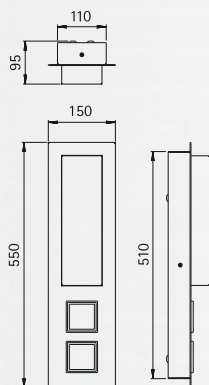

..6204

Wall lamp

Protection class IP 44
with 2 shockproof sockets
for fluorescent lamps TC-S
made of stainless steel
with mounting plate
opal coated glass

- Available on request with more sockets and switch combinations.

Art.-no.	Lamp	Base	Material
Wall lamp			
696204	1 x TC-S	11 W G23	stainless steel