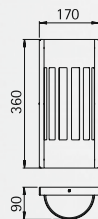

..6010

Wall lamp

Protection class IP 44
for incandescent lamps A 60
made of stainless steel
with mounting plate made of
cast aluminium
opal coated glass

Art.-no.	Lamp	Base	Material
696010	1 x A 60 75 W	E27	stainless steel