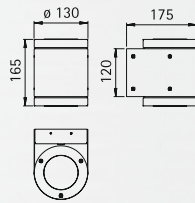

Wall spotlights

with double-sided light output

Protection class IP 44
for tungsten halogen lamps QT 14
stainless steel
with mounting plate made of cast aluminium
reflector made of anodised pure aluminium
safety glass clear

..2151

Art.-no.	Lamp	Base	Material
692151	2x QT 14 60 W	G9	stainless steel

Wall spotlights

with double-sided light output

Protection class IP 44
for tungsten halogen lamps QT-DE
respectively with 2x Power-LED 3 W
lightcolour white, 4100 °K
with integrated converter
cast aluminium
with mounting plate
safety glass clear

- Available on request with one-sided light output and with warmwhite 3500 °K LED-lamp.