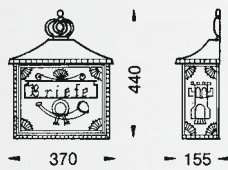

Letter-boxes

..0700