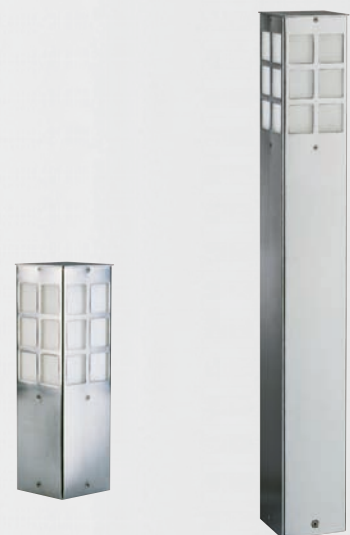

Pedestal and Bollard lamp

Protection class IP 44
for incandescent lamps A 60
made of stainless steel
with mounting plate made of
cast aluminium
opal coated glass

For installation on a foundation or
on the sunk pedestal 690010.

Art.-no.	Lamp	Base	Material
Pedestal lamp			
690553	1 x A 60 100 W	E27	stainless steel
Bollard lamp			
692223	1 x A 60 100 W	E27	stainless steel