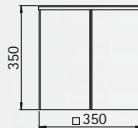

..0791

..0792