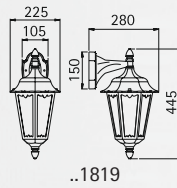

Classic lamps

Classic lamps