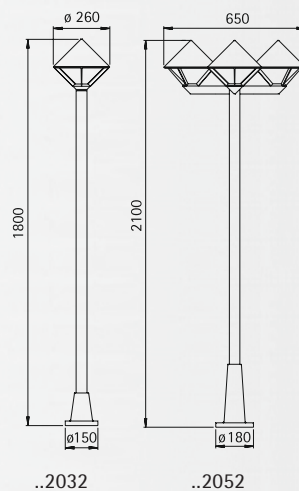

Aluminium
lamps

Art.-no.	Lamp	Base	Colour
Wall lamps			
660616	1 x A 60 75 W	E27	black
680616	1 x A 60 75 W	E27	white
Path lamps			
662031	1 x A 60 75 W	E27	black
682031	1 x A 60 75 W	E27	white
Pole lamps 1-unit			
662032	1 x A 60 75 W	E27	black
682032	1 x A 60 75 W	E27	white
Pole lamps 3-units (without picture)			
662052	3 x A 60 75 W	E27	black
682052	3 x A 60 75 W	E27	white