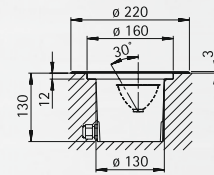

..2149 Half beam angle 30°

..2149