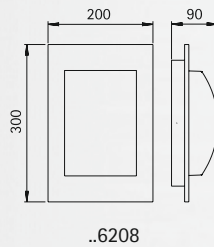

Aluminium lamps

Aluminium lamps

Wall and Ceiling lamps

Protection class IP 44
for incandescent lamps A 60 resp.
compact fluorescent lamps TC-D
cast aluminium
with mounting plate
opal coated glass

Art.-no.	Lamp	Base	Colour
for incandescent lamps			
666208	1 x A 60 75 W	E27	black
686208	1 x A 60 75 W	E27	white
696208	1 x A 60 75 W	E27	silver
for compact fluorescent lamps			
2666208	1x TC-D 13 W	G24d-1	black
2686208	1x TC-D 13 W	G24d-1	white
2696208	1x TC-D 13 W	G24d-1	silver