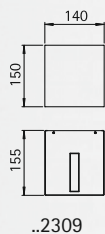

Spotlights

Wall spotlights

with double-sided
light output

Protection class IP 44
for metal halide lamps HIT
with electronic ballast
cast aluminium
with mounting plate
safety glass clear
respectively lens clear
with different light distributions
(small, wide)

- Available on request with one-sided light output.

Art.-no.	Lamp	Base	Colour
small/small			
662309	1 x HIT-TC-CE 35 W	G8,5	black
682309	1 x HIT-TC-CE 35 W	G8,5	white
692309	1 x HIT-TC-CE 35 W	G8,5	silver
small/wide			
662310	1 x HIT-TC-CE 35 W	G8,5	black
682310	1 x HIT-TC-CE 35 W	G8,5	white
692310	1 x HIT-TC-CE 35 W	G8,5	silver
wide/wide			
662311	1 x HIT-TC-CE 35 W	G8,5	black
682311	1 x HIT-TC-CE 35 W	G8,5	white
692311	1 x HIT-TC-CE 35 W	G8,5	silver
662302	1 x HIT-TC-CE 35 W	G8,5	black
682302	1 x HIT-TC-CE 35 W	G8,5	white
692302	1 x HIT-TC-CE 35 W	G8,5	silver