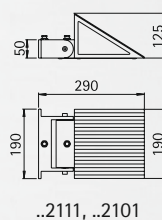

Art.-no.	Lamp	Base	Colour
for tungsten halogen lamps			
662111	1 x QT-DE 12 300 W	R7s	black
682111	1 x QT-DE 12 300 W	R7s	white
692111	1 x QT-DE 12 300 W	R7s	silver
for metal halide lamps			
662101	1 x HIT-TC-CE 35 W	G8,5	black
682101	1 x HIT-TC-CE 35 W	G8,5	white
692101	1 x HIT-TC-CE 35 W	G8,5	silver

Spotlights