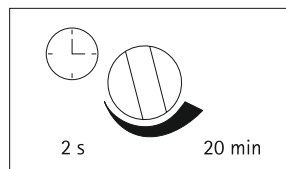

Detection interval 2 sec. to 20 min. (infinite adjustment)