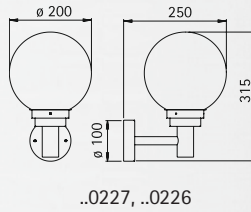

Art.-no.	Lamp	Base	Globe	Material
opal coated glass				
690227	1 x A 60 75 W	E27	ø 200	stainless steel
blown glass clear				
690226	1 x A 60 75 W	E27	ø 200	stainless steel