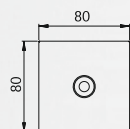

Bell plates and House numbers

Bell plate

made of stainless steel
with bolt attachment and
mounting material

..0949

Art.-no.	Material
Bell plate single	
690949	stainless steel 6 mm

Bell plate

made of stainless steel
with wall mounting box and
mounting material