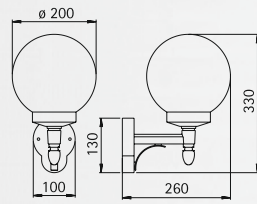

Globe lamps

Globe lamps