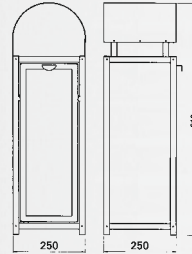

..0967

Lanterns

without candle
made of stainless steel
flat glass clear

Art.-no.	W	H	D	Material
690967	250	810	250	stainless steel
690968	200	610	200	stainless steel
without picture				
690969	150	400	150	stainless steel
690970	100	260	100	stainless steel