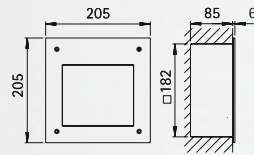

Wall recessed floodlight

Protection class IP 44
for metal halide lamps HIT resp.
compact fluorescent lamps TC-TEL
stainless steel
reflector made of anodised pure
aluminium
patterned safety glass
insert hole:
..0262 182 x 182 x 85 mm
..0264 270 x 270 x 105 mm

..0264 with electronic ballast

..0262

Art.-no.	Lamp	Base	Material
for metal halide lamps HIT			
690262	1 x HIT-TC-CE 35 W	G8,5	stainless steel
for compact fluorescent lamps TC-TEL			
690264	1 x TC-TEL 32 W	GX24q-3	stainless steel

Bollard floodlight

Protection class IP 44
for metal halide lamps
with electronic ballast
aluminium and stainless steel
reflector made of anodised pure
aluminium
patterned safety glass

For installation on a foundation or
on the sunk pedestal 690011.

- Available on request for tungsten halogen lamps.

Art.-no.	Lamp	Base	Material/Colour
622271	1 x HIT-TC-CE 35 W	G8,5	st. steel / anthracite