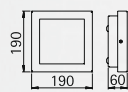

Stainless steel lamps

.6152