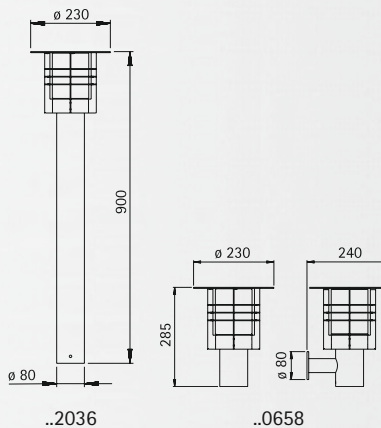

Wall and Bollard lamp

Protection class IP 44
for incandescent lamps A 60
made of stainless steel
opal coated glass

For installation on a wall,
on a foundation or
on the sunk pedestal 690010.

Art.-no.	Lamp	Base	Material
Wall lamp			
690658	1 x A 60 75 W	E27	stainless steel
Bollard lamp			
692036	1 x A 60 75 W	E27	stainless steel