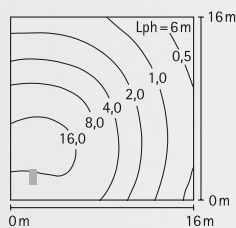

Light Sail

sleuable

Protection class IP 65
for metal halide lamps HIT-DE
for high pressure sodium lamps HST-DE
only for special poles Type B
height: 5000 - 8000 mm
with pole top $\varnothing = 76$ mm
cast aluminium and stainless steel
reflector made of anodised pure aluminium
safety glass

..0888

Art.-no.	Lamp	Base	Colour
1-unit			
660887	1 x HIT-DE 250 W	Fc 2	black
660888	1 x HST-DE 250 W	Fc 2	black
2-units			
660883	2 x HIT-DE 250 W	Fc 2	black
660884	2 x HST-DE 250 W	Fc 2	black