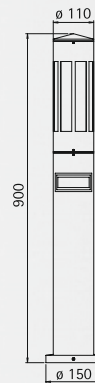

Wall and Bollard lamps

with/without integrated movement detector

Protection class IP 44
for incandescent lamps A 60
cast aluminium
with mounting plate
opal coated glass

For installation on a wall,
on a foundation or
on the sunk pedestal 690010.

Aluminium lamps

Art.-no.	Lamp	Base	Colour
Wall lamps			
660240	1 x A 60 75 W	E27	black
680240	1 x A 60 75 W	E27	white
690240	1 x A 60 75 W	E27	silver
Bollard lamps			
666130	1 x A 60 75 W	E27	black
686130	1 x A 60 75 W	E27	white
696130	1 x A 60 75 W	E27	silver
Bollard lamps with movement detector			
662249	1 x A 60 75 W	E27	black
682249	1 x A 60 75 W	E27	white
692249	1 x A 60 75 W	E27	silver
Bollard lamps with movement detector			
662019	1 x A 60 75 W	E27	black
682019	1 x A 60 75 W	E27	white
692019	1 x A 60 75 W	E27	silver

..2019