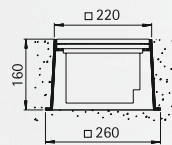

..2114

Ground recessed spotlight

asymmetrical

Protection class IP 67
for metal halide lamps HIT
installation housing made of cast aluminium
cover made of cast aluminium resp. stainless steel
reflector made of anodised pure aluminium
safety glass clear
insert hole: $\square$ 260 mm x 160 mm
surface temperature max. 115 °C
loading max. 3000 kg

- Anti-slip glass and further lamps are available on request.