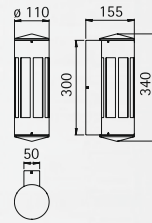

Wall and Bollard lamps

with/without integrated movement detector

Protection class IP 44
for incandescent lamps A 60
cast aluminium
with mounting plate
opal coated glass

For installation on a wall,
on a foundation or
on the sunk pedestal 690010.

..0240