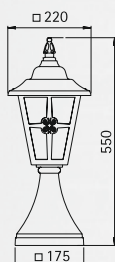

Classic lamps

Wall lamps
Pedestal lamps
Path lamps

Protection class IP 23
for incandescent lamps A 60
cast aluminium
with mounting plate
cathedral glass clear

For installation on a wall,
on a foundation or
on the sunk pedestal 690011.

..0532

Art.-no.	Lamp	Base	Colour	
Wall lamps				
601805	1 x A 60 75 W	E27	black-silver	
651805	1 x A 60 75 W	E27	brown-brass	
671805	1 x A 60 75 W	E27	white-gold	
Pedestal lamps				
601804	1 x A 60 75 W	E27	black-silver	
651804	1 x A 60 75 W	E27	brown-brass	
671804	1 x A 60 75 W	E27	white-gold	
Path lamps				
604136	1 x A 60 75 W	E27	black-silver	
654136	1 x A 60 75 W	E27	brown-brass	
674136	1 x A 60 75 W	E27	white-gold