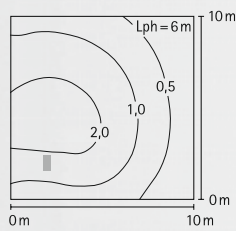

Light Sail

sleuable

Protection class IP 65
for metal halide lamps HIT-DE
for high pressure sodium lamps HST-DE
only for special poles Type B
height: 5000 - 8000 mm
with pole top $\varnothing = 76$ mm
cast aluminium and stainless steel
reflector made of anodised pure aluminium
safety glass

..0886