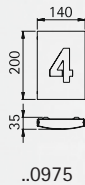

House numbers

stainless steel  
background with polish steel surface  
with mounting plate  
custom-made house number  
lettering height: 100 mm

Art.-no.		Material
690975	1 letter	stainless steel
690976	2 letters	stainless steel
690977	3 letters	stainless steel