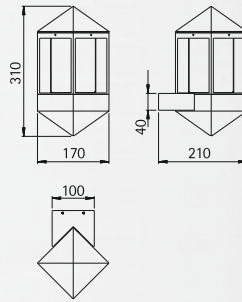

Wall lamps
Pedestal lamps
Bollard lamps

Protection class IP 44
for incandescent lamps A 60
cast aluminium
with mounting plate
opal coated glass

For installation on a wall,
on a foundation or
on the sunk pedestal 690010.

..0212