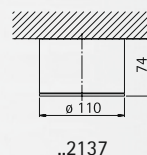

Art.-no.	Lamp	Base	Colour
662137	1 x QT-DE 12 60 W	R7s	black
682137	1 x QT-DE 12 60 W	R7s	white
692137	1 x QT-DE 12 60 W	R7s	silver