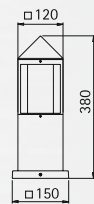

Wall lamps
Pedestal lamps
Bollard lamps

Protection class IP 44
for incandescent lamps A 60
cast aluminium
with mounting plate
opal coated glass

For installation on a wall,
on a foundation or
on the sunk pedestal 690010.

..0556

Aluminium lamps

Art.-no.	Lamp	Base	Colour
Wall lamps			
660212	1 x A 60 75 W	E27	black
680212	1 x A 60 75 W	E27	white
Pedestal lamps			
660556	1 x A 60 75 W	E27	black
680556	1 x A 60 75 W	E27	white
Bollard lamps			
662241	1 x A 60 75 W	E27	black
682241	1 x A 60 75 W	E27	white