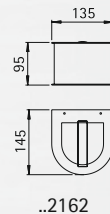

- Available on request with one-sided light output.

small/small

small/wide

wide/wide

Art.-no.	Lamp	Base	Material
small/small			
692161	1 x QT-DE 12 60 W	R7s	stainless steel
small/wide			
692162	1 x QT-DE 12 60 W	R7s	stainless steel
wide/wide			
692163	1 x QT-DE 12 60 W	R7s	stainless steel