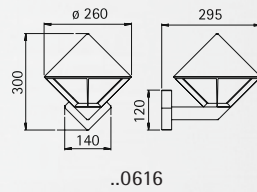

Wall lamps
Path lamps
Pole lamps

Protection class IP 44
for incandescent lamps A 60
cast aluminium
with mounting plate
pole lamps with pole
opal coated glass

For installation on a wall, on a
foundation or on the sunk pedestal
690010 respectively 690011 (only
..2052).

Aluminium
lamps

Art.-no.	Lamp	Base	Colour
Wall lamps			
660616	1 x A 60 75 W	E27	black
680616	1 x A 60 75 W	E27	white
Path lamps			
662031	1 x A 60 75 W	E27	black
682031	1 x A 60 75 W	E27	white
Pole lamps 1-unit			
662032	1 x A 60 75 W	E27	black
682032	1 x A 60 75 W	E27	white
Pole lamps 3-units (without picture)			
662052	3 x A 60 75 W	E27	black
682052	3 x A 60 75 W	E27	white