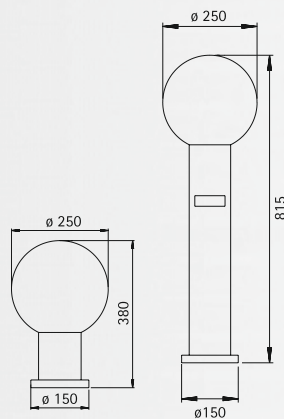

..2010, ..2012

..0503