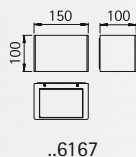

Aluminium lamps

Wall lamps

with double-sided
light output

Protection class IP 44
for tungsten halogen lamps QT 14
resp. compact fluorescent lamps TC-D
cast aluminium
with mounting plate
opal coated glass

- Available on request with one-sided light output.