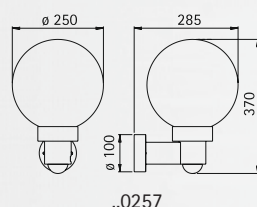

Globe lamps

Globe lamps

Wall lamps

with integrated movement detector

Protection class IP 44
for incandescent lamps A 60
cast aluminium
with mounting plate
plastic globe white

Art.-no.	Lamp	Base	Globe	Colour
660257	1 x A 60 75 W	E27	ø 250	black
680257	1 x A 60 75 W	E27	ø 250	white