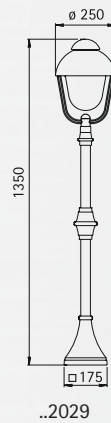

Wall lamps
Pedestal lamps
Path lamps
Pole lamps

Protection class IP 44
for incandescent lamps A 60
cast aluminium
with mounting plate
pole lamps with pole
blown glass clear

For installation on a wall, a foundation or on the sunk pedestal 690011 (only ..0515 and ..2029).

..2029