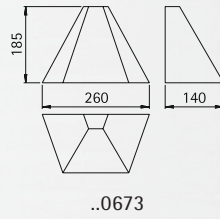

Wall lamps

Protection class IP 44
for incandescent lamps A 60
cast aluminium
with mounting plate
glass satiné

- Available on request for compact fluorescent lamps TC-T 18 W, base GX24d-2.

Aluminium lamps

Art.-no.	Lamp	Base	Colour
660673	1 x A 60 75 W	E27	black
680673	1 x A 60 75 W	E27	white
690673	1 x A 60 75 W	E27	silver