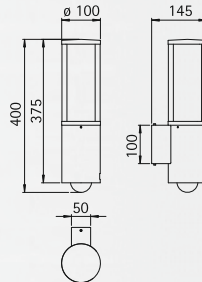

Wall lamps
Pedestal lamps
Bollard lamps

Protection class IP 44
for energy saving lamps TC-DSE
cast aluminium
with mounting plate

with/without downlight
with/without integra-

acrylic and opal coated glass

ted movement detector

For installation on a wall,
on a foundation or
on the sunk pedestal 690010.

..0320

Aluminium lamps

Art.-no.	Lamp	Base	Colour	
Wall lamps				
660311	1 x TC-DSE max. 20 W	E27	black	
680311	1 x TC-DSE max. 20 W	E27	white	
Wall lamps with movement detector				
660320	1 x TC-DSE max. 20 W	E27	black	
680320	1 x TC-DSE max. 20 W	E27	white	
Wall lamps with downlight PAR 16 50 W, GU10				
660321	1 x TC-DSE max. 20 W	E27	black	
680321	1 x TC-DSE max. 20 W	E27	white	
Pedestal lamps				
660545	1 x TC-DSE max. 20 W	E27	black	
680545	1 x TC-DSE max. 20 W	E27	white	
Bollard lamps (without picture)				
662269	1 x TC-DSE max. 20 W	E27	black	
682269	1 x TC-DSE max. 20 W	E27	white	
Bollard lamps with movement detector				
662070	1 x TC-DSE max. 20 W	E27	black	
682070	1 x TC-DSE max. 20 W	E27	white