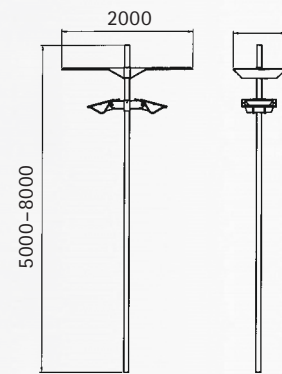

Light Sail

sleuable

Protection class IP 65
for metal halide lamps HIT-DE
for high pressure sodium lamps HST-DE
only for special poles Type B
height: 5000 - 8000 mm
with pole top $\varnothing = 76$ mm
cast aluminium and stainless steel
reflector made of anodised pure aluminium
safety glass

..0886