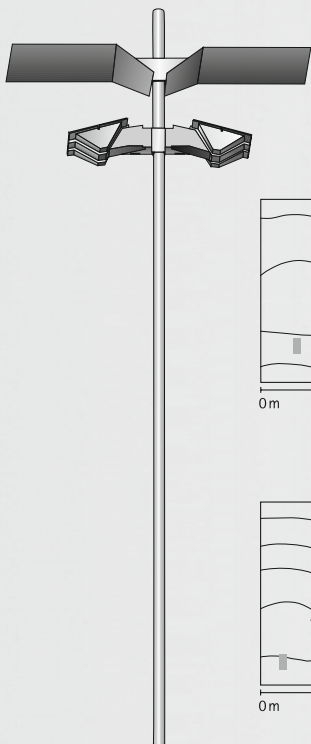

Light Sail

sleuable

Protection class IP 65
for metal halide lamps HIT-DE
for high pressure sodium lamps HST-DE
only for special poles Type B
height: 5000 - 8000 mm
with pole top $\varnothing = 76$ mm
cast aluminium and stainless steel
reflector made of anodised pure aluminium
safety glass

..0886