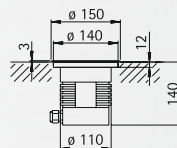

Ground recessed spotlight

symmetrical

Protection class IP 67
with 1x Power-LED 1 W
..2159 lightcolour warmwhite, 2950 °K
..2160 lightcolour white, 6050 °K
with integrated converter
connection directly 230 V, 50 Hz
stainless steel, with mounting plate
safety glass clear
insert hole: $\varnothing$ 95 mm x 120 mm
surface temperature max. 35 °C
loading max. 2000 kg

Distance [m]	$\varnothing$ Cube [m]	Illumination [lx]
3,0	0,51	50
2,0	0,34	100
1,0	0,17	395

..2159 Half beam angle 10°

Distance [m]	$\varnothing$ Cube [m]	Illumination [lx]
3,0	0,51	76
2,0	0,34	171
1,0	0,17	684

..2160 Half beam angle 10°

Art.-no.	Lamp	Material
692159	1 x Power-LED 1 W	stainless steel
692160	1 x Power-LED 1 W	stainless steel

Ground recessed spotlight

symmetrical

Protection class IP 67
for tungsten halogen lamps QT 14
installation housing made of cast aluminium
cover made of stainless steel
reflector made of anodised pure aluminium
safety glass clear
insert hole: $\varnothing$ 110 mm x 140 mm
surface temperature max. 148 °C
loading max. 1200 kg

Art.-no.	Lamp	Base	Material
692172	1x QT 14 60 W	G9	stainless steel