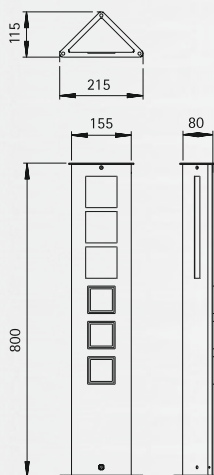

Art.-no.	Lamp	Base	Material
Wall lamp			
696204	1 x TC-S	11 W G23	stainless steel

..2108

..2109