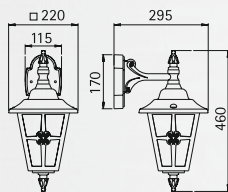

Classic lamps

Wall lamps
Pedestal lamps
Path lamps

Protection class IP 23
for incandescent lamps A 60
cast aluminium
with mounting plate
cathedral glass clear

For installation on a wall,
on a foundation or
on the sunk pedestal 690011.

..1805

Art.-no.	Lamp	Base	Colour	
Wall lamps				
601805	1 x A 60 75 W	E27	black-silver	
651805	1 x A 60 75 W	E27	brown-brass	
671805	1 x A 60 75 W	E27	white-gold	
Pedestal lamps				
601804	1 x A 60 75 W	E27	black-silver	
651804	1 x A 60 75 W	E27	brown-brass	
671804	1 x A 60 75 W	E27	white-gold	
Path lamps				
604136	1 x A 60 75 W	E27	black-silver	
654136	1 x A 60 75 W	E27	brown-brass	
674136	1 x A 60 75 W	E27	white-gold