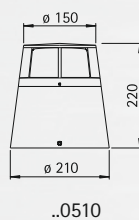

Orientation lamps

Protection class IP 44
for incandescent lamps A 60
cast aluminium
with mounting plate
opal coated glass

For installation on a foundation or on the sunk pedestal 690010.

Art.-no.	Lamp	Base	Colour
660510	1 x A 60 max. 75 W	E27	black
680510	1 x A 60 max. 75 W	E27	white
690510	1 x A 60 max. 75 W	E27	silver