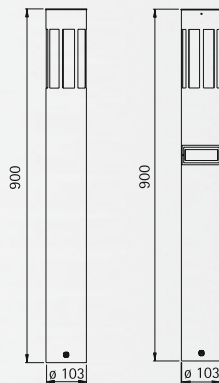

..2246

..2011