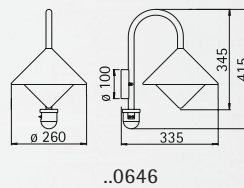

Wall and Path lamps

Protection class IP 44
for incandescent lamps A 60
cast aluminium, with mounting plate
opal coated glass

For installation on a wall, on a foundation or on the sunk pedestal 690010.

Art.-no.	Lamp	Base	Colour
Wall lamps			
660617	1 x A 60 75 W	E27	black
680617	1 x A 60 75 W	E27	white
690617	1 x A 60 75 W	E27	silver

Path lamps			
662026	1 x A 60 75 W	E27	black
682026	1 x A 60 75 W	E27	white
692026	1 x A 60 75 W	E27	silver

Wall lamps			
660222	1 x A 60 75 W	E27	black
680222	1 x A 60 75 W	E27	white
690222	1 x A 60 75 W	E27	silver

Path lamps			
662247	1 x A 60 75 W	E27	black
682247	1 x A 60 75 W	E27	white
692247	1 x A 60 75 W	E27	silver

Aluminium lamps

Wall and Path lamps

Protection class IP 44
for incandescent lamps A 60
cast aluminium
with mounting plate
opal coated glass

with/without integrated movement detector

For installation on a wall,
on a foundation or
on the sunk pedestal 690010.

Art.-no.	Lamp	Base	Colour
Wall lamps			
660645	1 x A 60 75 W	E27	black
680645	1 x A 60 75 W	E27	white
690645	1 x A 60 75 W	E27	silver

Wall lamps with movement detector			
660646	1 x A 60 75 W	E27	black
680646	1 x A 60 75 W	E27	white
690646	1 x A 60 75 W	E27	silver

Path lamps			
662008	1 x A 60 75 W	E27	black
682008	1 x A 60 75 W	E27	white
692008	1 x A 60 75 W	E27	silver