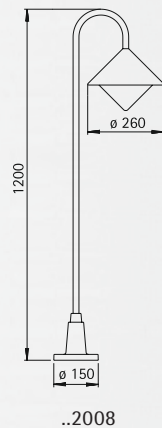

Wall and Path lamps

Protection class IP 44
for incandescent lamps A 60
cast aluminium, with mounting plate
opal coated glass

For installation on a wall, on a foundation or on the sunk pedestal 690010.

Art.-no.	Lamp	Base	Colour
Wall lamps			
660617	1 x A 60 75 W	E27	black
680617	1 x A 60 75 W	E27	white
690617	1 x A 60 75 W	E27	silver

Path lamps			
662026	1 x A 60 75 W	E27	black
682026	1 x A 60 75 W	E27	white
692026	1 x A 60 75 W	E27	silver

Wall lamps			
660222	1 x A 60 75 W	E27	black
680222	1 x A 60 75 W	E27	white
690222	1 x A 60 75 W	E27	silver

Path lamps			
662247	1 x A 60 75 W	E27	black
682247	1 x A 60 75 W	E27	white
692247	1 x A 60 75 W	E27	silver

Aluminium lamps

Wall and Path lamps

Protection class IP 44
for incandescent lamps A 60
cast aluminium
with mounting plate
opal coated glass

with/without integrated movement detector

For installation on a wall,
on a foundation or
on the sunk pedestal 690010.

Art.-no.	Lamp	Base	Colour
Wall lamps			
660645	1 x A 60 75 W	E27	black
680645	1 x A 60 75 W	E27	white
690645	1 x A 60 75 W	E27	silver

Wall lamps with movement detector			
660646	1 x A 60 75 W	E27	black
680646	1 x A 60 75 W	E27	white
690646	1 x A 60 75 W	E27	silver

Path lamps			
662008	1 x A 60 75 W	E27	black
682008	1 x A 60 75 W	E27	white
692008	1 x A 60 75 W	E27	silver