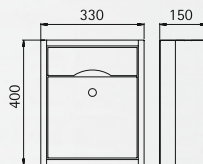

Wall letter-box

made of stainless steel
letter drop and unloading at the front
to be opened to the front
with stainless steel lock and two keys
inclusive mounting material

Art.-no.	Material	Deposit slot
690747	stainless steel	280 mm x 40 mm

Wall letter-box

with integrated
compartment for
newspaper

made of stainless steel
compartment for newspaper on both sides
open
letter drop on the top
unloading at the front
with stainless steel lock and two keys
inclusive mounting material

Art.-no.	Material	Deposit slot
690789	stainless steel	300 mm x 40 mm

Wall letter-box

stainless steel and aluminium, with integra-
ted compartement for newspaper
on both sides open, body made of
varnished cast aluminium
letter drop on the top, unloading from the
front
with stainless steel lock and two keys
inclusive mounting material

Letter-boxes

Art.-no.	Material/Colour	Deposit slot
690773	stainless steel/anthracite	280 mm x 40 mm

Wall letter-box

with integrated
compartment for
newspaper
Newspaper-holder

made of stainless steel
with integrated compartement for news-
paper on both sides open, letter drop and
unloading at the front
with stainless steel lock and two keys
inclusive mounting material

..0774

Art.-no.	Material	Deposit slot
Wall letter-box		
690774	stainless steel	255 mm x 37 mm
Newspaper-holder on both sides open		
690751	stainless steel