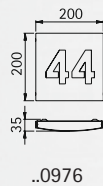

Bell plates and House numbers

0123

456

789

abc

House numbers
0 to 9 and
Letters a, b, c

made of stainless steel
with bolt attachment and
mounting material

Art.-no.		Material
House numbers 0 to 9		
690920	0	stainless steel
690921	1	stainless steel
690922	2	stainless steel
690923	3	stainless steel
690924	4	stainless steel
690925	5	stainless steel
690926	6	stainless steel
690927	7	stainless steel
690928	8	stainless steel
690929	9	stainless steel
Letters a, b, c		
690930	a	stainless steel
690931	b	stainless steel
690932	c	stainless steel

House numbers

stainless steel
background with polish steel surface
with mounting plate
custom-made house number
lettering height: 100 mm

Art.-no.		Material
690975	1 letter	stainless steel
690976	2 letters	stainless steel
690977	3 letters	stainless steel

Bell plates
House numbers