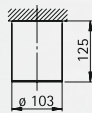

Spotlights

Spotlights

..2146

Ceiling spotlights

Protection class IP 23
for pressed glass reflector lamps PAR 16
respectively PAR 30
stainless steel
with mounting plate made of
cast aluminium

Art.-no.	Lamp	Base	Material
692146	1 x PAR 30 75 W	E27	stainless steel
692177	1 x PAR 16 50 W	GZ10	stainless steel

Distance [m]	Ø Cube [m]	Illumination [lx]
1,0		3005
2,0	1,06	751
3,0	1,59	334
4,0	2,11	188
5,0	2,64	120
6,0	3,17	83

Ceiling spotlights

Protection class IP 55
for metal halide lamps HIT
stainless steel, with mounting plate
made of cast aluminium
reflector made of anodised pure
aluminium
safety glass clear

Art.-no.	Lamp	Base	Material
692181	1 x HIT-TC-CE 35 W	G8,5	stainless steel