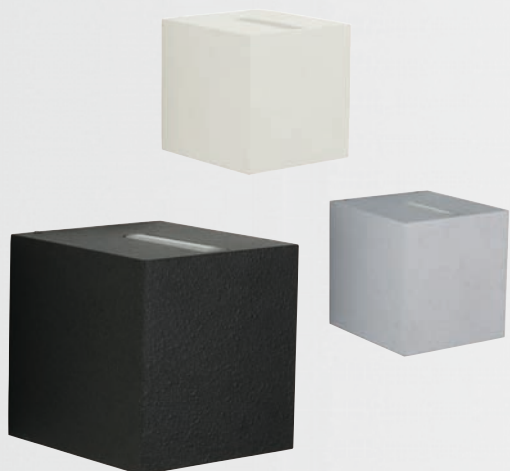

Spotlights

Wall spotlights

with double-sided
light output

Protection class IP 44
for metal halide lamps HIT
with electronic ballast
cast aluminium
with mounting plate
safety glass clear
respectively lens clear
with different light distributions
(small, wide)

- Available on request with one-sided light output.

Art.-no.	Lamp	Base	Colour
small/small			
662309	1 x HIT-TC-CE 35 W	G8,5	black
682309	1 x HIT-TC-CE 35 W	G8,5	white
692309	1 x HIT-TC-CE 35 W	G8,5	silver
small/wide			
662310	1 x HIT-TC-CE 35 W	G8,5	black
682310	1 x HIT-TC-CE 35 W	G8,5	white
692310	1 x HIT-TC-CE 35 W	G8,5	silver
wide/wide			
662311	1 x HIT-TC-CE 35 W	G8,5	black
682311	1 x HIT-TC-CE 35 W	G8,5	white
692311	1 x HIT-TC-CE 35 W	G8,5	silver
662302	1 x HIT-TC-CE 35 W	G8,5	black
682302	1 x HIT-TC-CE 35 W	G8,5	white
692302	1 x HIT-TC-CE 35 W	G8,5	silver