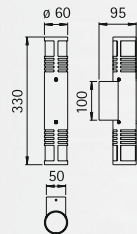

For installation on a wall,  
on a foundation or  
on the sunk pedestal 690010.

..0205

stainless steel  
lamps

..0206

..0208

Foto: DPI Panceleń, Wesel

Stainless steel lamps

Art.-no.	Lamp	Base	Material
<b>Wall lamps</b>			
690204	1 x QT 14 40 W	G9	stainless steel
690205	1 x QT 14 40 W	G9	stainless steel
690206	2 x QT 14 40 W	G9	stainless steel
690208	2 x QT 14 40 W	G9	stainless steel
<b>Pedestal lamp</b>			
690557	1 x QT 14 40 W	G9	stainless steel
<b>Bollard lamp</b>			
692244	1 x QT 14 40 W	G9	stainless steel