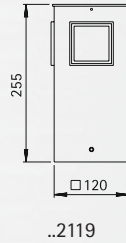

Socket column

Protection class IP 44
with 4 shockproof sockets
made of stainless steel
with main supply connection
terminals 3 x 2,5²
ready for connection
with mounting plate made of cast
aluminium

For installation on a foundation or
on the sunk pedestal 690010.

- Available on request with more sockets and switch combinations.

Art.-no.	Inserts	Material
692119	4-units	stainless steel