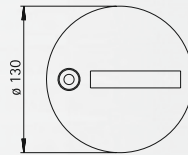

Bell plates

made of stainless steel
with bolt attachment and
mounting material
name plates for engraving included

..0945