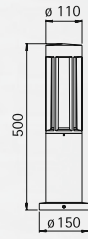

Wall lamps
Pedestal lamps
Bollard lamps

Protection class IP 44
for energy saving lamps TC-DSE
cast aluminium
with mounting plate
opal coated glass

For installation on a wall,
on a foundation or
on the sunk pedestal 690010.

..0507

Aluminium lamps

Art.-no.	Lamp	Base	Colour
Wall lamps			
660215	1 x TC-DSE max. 20 W	E27	black
680215	1 x TC-DSE max. 20 W	E27	white
690215	1 x TC-DSE max. 20 W	E27	silver
Pedestal lamps			
660507	1 x TC-DSE max. 20 W	E27	black
680507	1 x TC-DSE max. 20 W	E27	white
690507	1 x TC-DSE max. 20 W	E27	silver
Bollard lamps			
662043	1 x TC-DSE max. 20 W	E27	black
682043	1 x TC-DSE max. 20 W	E27	white
692043	1 x TC-DSE max. 20 W	E27	silver