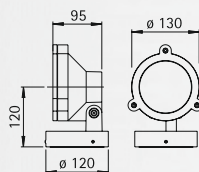

Spotlights

Small Spotlights

rotatable and slewable

Protection class IP 55
for tungsten halogen lamps QT 18
rotatable 360°, slewable 120°
cast aluminium
with mounting plate respectively
spike with 2,5 m cable and plug
reflector made of anodised pure
aluminium
safety glass clear

Art.-no.	Lamp	Base	Colour
Wall spotlights			
662120	1 x QT 18 150 W	B15d	black
682120	1 x QT 18 150 W	B15d	white
692120	1 x QT 18 150 W	B15d	silver
Spotlights with spike			
662121	1 x QT 18 150 W	B15d	black
682121	1 x QT 18 150 W	B15d	white
692121	1 x QT 18 150 W	B15d	silver

..2167

Small Spotlights

rotatable and slewable

Protection class IP 55
for tungsten halogen lamps QT 14
rotatable 360°, slewable 120°
cast aluminium
with mounting plate respectively
spike with 2,5 m cable and plug
reflector made of anodised pure
aluminium
safety glass clear

Art.-no.	Lamp	Base	Colour
Wall spotlights			
662167	1 x QT 14 60 W	G9	black
682167	1 x QT 14 60 W	G9	white
692167	1 x QT 14 60 W	G9	silver
Spotlights with spike			
662168	1 x QT 14 60 W	G9	black
682168	1 x QT 14 60 W	G9	white
692168	1 x QT 14 60 W	G9	silver