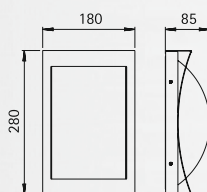

Stainless steel lamps

..6217

Wall lamp

Protection class IP 44
for incandescent lamps A 60
made of stainless steel
with mounting plate made of
cast aluminium
opal coated glass

Art.-no.	Lamp	Base	Material
696217	1 x A 60 75 W	E27	stainless steel

Stainless steel lamps