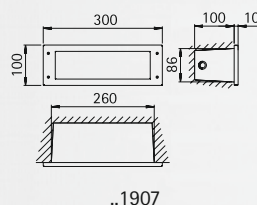

Wall recessed lamps

Protection class IP 54
for fluorescent lamps TC-D
made of cast aluminium and stainless steel
macrolon white
insert hole:
691906: 180 x 86 x 100 mm
691907: 260 x 86 x 100 mm

Art.-no.	Lamp	Base	Material
691906	1 x TC-D 10/13 W	G24d-1	stainless steel
691907	1 x TC-D 18 W	G24d-2	stainless steel