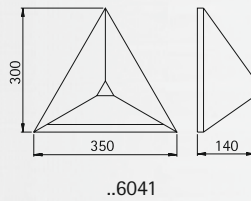

Wall lamps

Protection class IP 44
for incandescent lamps A 60
cast aluminium
opal coated glass

Art.-no.	Lamp	Base	Colour
666041	1 x A 60 75 W	E27	black
686041	1 x A 60 75 W	E27	white