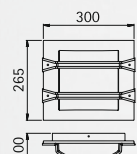

..6262

Art.-no.	Lamp	Base	Colour	
603221	1 x A 60 75 W	E27	black-silver	
653221	1 x A 60 75 W	E27	brown-brass	
673221	1 x A 60 75 W	E27	white-gold	
606230	1 x A 60 75 W	E27	black-silver	
656230	1 x A 60 75 W	E27	brown-brass	
676230	1 x A 60 75 W	E27	white-gold	
606263	1 x A 60 75 W	E27	black-silver	
656263	1 x A 60 75 W	E27	brown-brass	
676263	1 x A 60 75 W	E27	white-gold	
606262	1 x A 60 75 W	E27	black-silver	
656262	1 x A 60 75 W	E27	brown-brass	
676262	1 x A 60 75 W	E27	white-gold