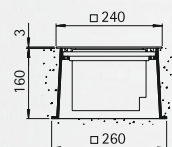

..2115

Art.-no.	Lamp	Base	Material/Colour
662114	1 x HIT-CE 70 W	G12	black
692115	1 x HIT-CE 70 W	G12	stainless steel