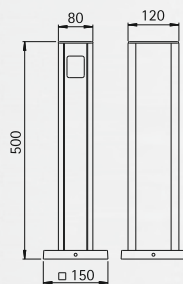

## Socket columns on spike

Protection class IP 44  
with 2 respectively 4 shockproof sockets  
cast aluminium and aluminium profile  
with 2,5 m cable and plug

Art.-no.	Inserts	Colour
662103	2-units	black
662104	4-units	black