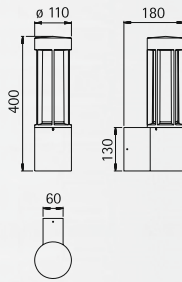

Wall lamps
Pedestal lamps
Bollard lamps

Protection class IP 44
for energy saving lamps TC-DSE
cast aluminium
with mounting plate
opal coated glass

For installation on a wall,
on a foundation or
on the sunk pedestal 690010.

..0215