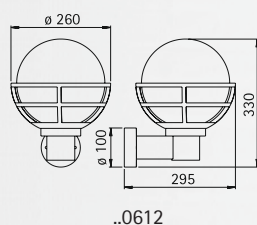

Wall lamps Pedestal lamps Bollard lamps

Protection class IP 44
for incandescent lamps A 60
cast aluminium
with mounting plate
opal coated glass

For installation on a wall,
on a foundation or
on the sunk pedestal 690010.

- Available on request for further lamps.