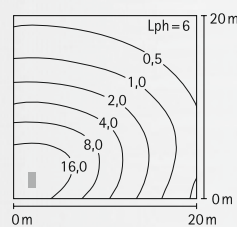

Object lamps

Object lamps

Vario II Wall and Pole top lamps

sleuable

Protection class IP 65
for high pressure discharged lamps
HIT/HME/HST, respectively
compact fluorescent lamps TC-TEL
for pole top $\varnothing = 76$ mm, pole type A
or mounting on a wall
sleuable 0° to 45° in 15° -steps
cast aluminium and stainless steel
reflector made of anodised pure
aluminium
safety glass

- A corner plate is available on request for the wall lamp.

..0891

Art.-no.	Lamp	Base	Colour
Street lamps			
Wall lamps			
660302	1 x HST-MF/HIT-CE 70 W	E27	black
660303	1 x HME 80/125 W	E27	black
660304	1 x HST/HIT-CE 150 W	E40	black
660305	1 x TC-TEL 42 W	GX24q-4	black
1-unit			
660890	1 x HST-MF/HIT-CE 70 W	E27	black
660891	1 x HME 80/125 W	E27	black
660892	1 x HST/HIT-CE 150 W	E40	black
660893	1 x TC-TEL 42 W	GX24q-4	black
2-units			
660896	2 x HST-MF/HIT-CE 70 W	E27	black
660897	2 x HME 80/125 W	E27	black
660898	2 x HST/HIT-CE 150 W	E40	black
660899	2 x TC-TEL 42 W	GX24q-4	black