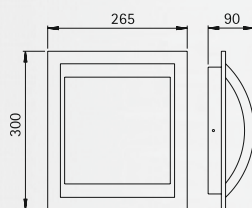

.6202

Wall lamps

Protection class IP 44
for incandescent lamps A 60
cast aluminium
with mounting plate
opal coated glass

Art.-no.	Lamp	Base	Colour
626199	1 x A 60 75 W	E27	silver/anthracite
626202	1 x A 60 75 W	E27	silver/anthracite