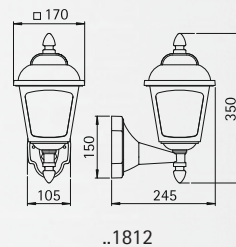

Wall and Pedestal lamps

Protection class IP 44
for incandescent lamps A 60
cast aluminium
with mounting plate
hollow glass clear

For installation on a wall,
on a foundation or
on the sunk pedestal 690010.