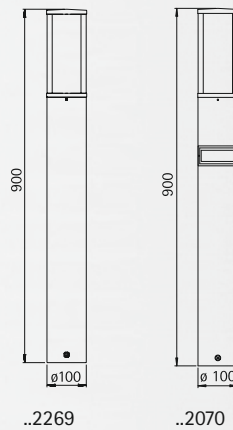

Bicolour lamps

Wall lamps
Pedestal lamp
Bollard lamps

with/without downlight
with/without integra-
ted movement detector

Protection class IP 44
for energy saving lamps TC-DSE
stainless steel with colour: anthracite
with mounting plate
acrylic and opal coated glass
**For installation on a wall,
on a foundation or
on the sunk pedestal 690010.**

Art.-no.	Lamp	Base	Material/Colour	
620311	1 x TC-DSE max. 20 W	E27	st. steel/anthracite	
Wall lamp with movement detector				
620320	1 x TC-DSE max. 20 W	E27	st. steel/anthracite	
Wall lamp with downlight PAR 16 50 W, GU10				
620321	1 x TC-DSE max. 20 W	E27	st. steel/anthracite	
Pedestal lamp				
620545	1 x TC-DSE max. 20 W	E27	st. steel/anthracite	
Bollard lamp (without picture)				
622269	1 x TC-DSE max. 20 W	E27	st. steel/anthracite	
Bollard lamp with movement detector				
622070	1 x TC-DSE max. 20 W	E27	st. steel/anthracite