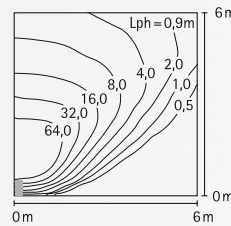

..0262, ..2271

Art.-no.	Lamp	Base	Material/Colour
622271	1 x HIT-TC-CE 35 W	G8,5	st. steel / anthracite