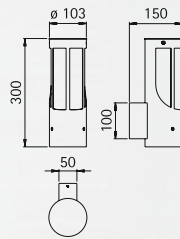

Wall and Bollard lamp

Protection class IP 44
for incandescent lamps A 60
made of stainless steel
with mounting plate
opal coated glass

For installation on a wall,
on a foundation or
on the sunk pedestal 690010.

Art.-no.	Lamp	Base	Material
Wall lamp			
690256	1 x A 60 75 W	E27	stainless steel →
Bollard lamp			
692265	1 x A 60 75 W	E27	stainless steel →

..0256

stainless steel lamps

Wall and Bollard lamp

Protection class IP 44
for incandescent lamps A 60
made of stainless steel
with mounting plate
opal coated glass

For installation on a wall,
on a foundation or
on the sunk pedestal 690010.

Art.-no.	Lamp	Base	Material
Wall lamp			
690324	1 x A 60 75 W	E27	stainless steel →
Bollard lamp			
692264	1 x A 60 75 W	E27	stainless steel →