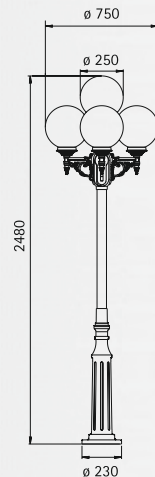

..2051

Wall lamps Path lamps Pole lamps

Protection class IP 44
for incandescent lamps A 60
cast aluminium
with mounting plate
pole lamps with pole
opal coated glass

For installation on a wall, on a
foundation or on the sunk pedestal
690011 respectively 690010 (only
..2014).

- Available with blown glass clear.