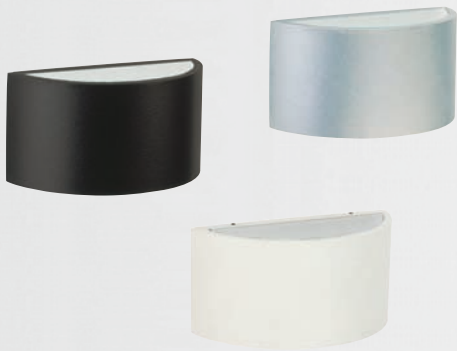

Aluminium lamps

Aluminium lamps

Wall lamps

with double-sided light output

Protection class IP 44
for tungsten halogen lamps QT 14
cast aluminium
with mounting plate
opal coated glass

- Available on request with one-sided light output.

Art.-no.	Lamp	Base	Colour
666147	1 x QT 14 60 W	G9	black
686147	1 x QT 14 60 W	G9	white
696147	1 x QT 14 60 W	G9	silver