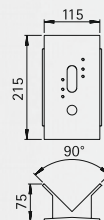

..1006

..1006 appropriate for lamps:

..0213	..0215	..0688	..0689	..0698	..0699
..1804	..1805	..1812	..1813	..1814	..1815
..1816	..1818	..1819	..1828	..1829	..1831
..1832	..1833	..1834	..1835	..1836	

Art.-no. Colour

601006 black-silver

651006 brown-brass

661006 black

671006 white-gold

681006 white

691006 silver