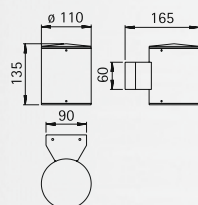

Spotlights

..2133

Wall spotlights

with one-sided
light output

Protection class IP 23
for pressed glass reflector lamps PAR 30
cast aluminium
with mounting plate

Art.-no.	Lamp	Base	Colour
662133	1 x PAR 30 100 W	E27	black
682133	1 x PAR 30 100 W	E27	white
692133	1 x PAR 30 100 W	E27	silver