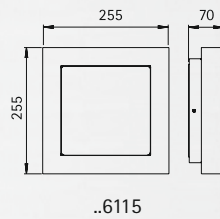

Wall and Ceiling lamp

Protection class IP 44
for tungsten halogen lamps QT-DE
made of stainless steel
with mounting plate made of
cast aluminium
opal coated glass

Art.-no.	Lamp	Base	Material
Wall and Ceiling lamp			
696115	1 x QT-DE 12 60 W	R7s	stainless steel

Wall and Ceiling lamp

Protection class IP 44
for tungsten halogen lamps QT-DE
made of stainless steel
with mounting plate made of
cast aluminium
opal coated glass

Stainless steel
lamps

Art.-no.	Lamp	Base	Material
Wall and Ceiling lamp			
696117	1 x QT-DE 12 60 W	R7s	stainless steel

Wall and Ceiling lamps

Protection class IP 54
for fluorescent lamps TC-S
made of stainless steel
with mounting plate
opal coated plane glass

Art.-no.	Lamp	Base	Material
696151	1 x TC-S 11 W	G23	stainless steel
696150	2 x TC-S 11 W	G23	stainless steel