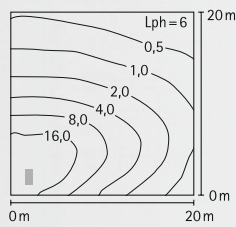

Object lamps

Object lamps

Vario II Wall and Pole top lamps

sleuable

Protection class IP 65
for high pressure discharged lamps
HIT/HME/HST, respectively
compact fluorescent lamps TC-TEL
for pole top $\varnothing = 76$ mm, pole type A
or mounting on a wall
sleuable 0° to 45° in 15° -steps
cast aluminium and stainless steel
reflector made of anodised pure
aluminium
safety glass

- A corner plate is available on request for the wall lamp.

..0890

Art.-no.	Lamp	Base	Colour
Street lamps			
Wall lamps			
660302	1 x HST-MF/HIT-CE 70 W	E27	black
660303	1 x HME 80/125 W	E27	black
660304	1 x HST/HIT-CE 150 W	E40	black
660305	1 x TC-TEL 42 W	GX24q-4	black
1-unit			
660890	1 x HST-MF/HIT-CE 70 W	E27	black
660891	1 x HME 80/125 W	E27	black
660892	1 x HST/HIT-CE 150 W	E40	black
660893	1 x TC-TEL 42 W	GX24q-4	black
2-units			
660896	2 x HST-MF/HIT-CE 70 W	E27	black
660897	2 x HME 80/125 W	E27	black
660898	2 x HST/HIT-CE 150 W	E40	black
660899	2 x TC-TEL 42 W	GX24q-4	black