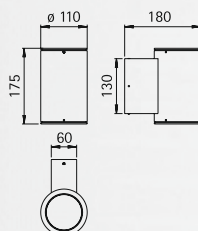

..2124, ..2150

Wall spotlights

with double-sided
light output

Protection class IP 44
for tungsten halogen lamps QT 18,
respectively metal halide lamps HIT
cast aluminium
with mounting plate
reflector made of anodised pure
aluminium
safety glass clear
..2150 with electronic ballast

- Available on request with one-sided light output.

Art.-no.	Lamp	Base	Colour
for tungsten halogen lamps			
662124	1 x QT 18 60 W	B15d	black
682124	1 x QT 18 60 W	B15d	white
692124	1 x QT 18 60 W	B15d	silver
for metal halide lamps			
662150	1 x HIT-TC-CE 20 W	G8,5	black
682150	1 x HIT-TC-CE 20 W	G8,5	white
692150	1 x HIT-TC-CE 20 W	G8,5	silver