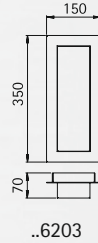

Wall and Ceiling lamp

Protection class IP 44
for fluorescent lamps TC-S
made of stainless steel
with mounting plate
opal coated glass

Art.-no.	Lamp	Base	Material
696203	1 x TC-S 11 W	G23	stainless steel

Wall lamp
Pedestal lamp
Bollard lamp

Protection class IP 44
for energy saving lamps TC-DSE
made of stainless steel
with mounting plate made of
cast aluminium
opal coated glass

For installation on a wall,
on a foundation or
on the sunk pedestal 690010.