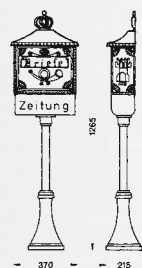

..0703

Letterbox on column

with newspaperholder

cast aluminium
letter drop and unloading at the front to be opened from the left to the right
with stainless steel lock and two keys for installation on a foundation

Art.-no.	Colour	Deposit slot
600703	black-silver	255 mm x 45 mm
650703	brown-brass	255 mm x 45 mm
670703	white-gold	255 mm x 45 mm