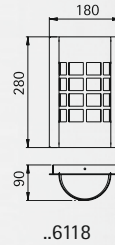

Wall lamp

Protection class IP 44
for incandescent lamps A 60
made of stainless steel
with mounting plate made of
cast aluminium
opal coated glass