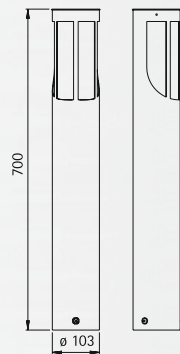

Wall and Bollard lamp

Protection class IP 44
for incandescent lamps A 60
made of stainless steel
with mounting plate
opal coated glass

For installation on a wall,
on a foundation or
on the sunk pedestal 690010.

Art.-no.	Lamp	Base	Material
Wall lamp			
690256	1 x A 60 75 W	E27	stainless steel →
Bollard lamp			
692265	1 x A 60 75 W	E27	stainless steel →

..2265

stainless steel lamps

Wall and Bollard lamp

Protection class IP 44
for incandescent lamps A 60
made of stainless steel
with mounting plate
opal coated glass

For installation on a wall,
on a foundation or
on the sunk pedestal 690010.

Art.-no.	Lamp	Base	Material
Wall lamp			
690324	1 x A 60 75 W	E27	stainless steel →
Bollard lamp			
692264	1 x A 60 75 W	E27	stainless steel →