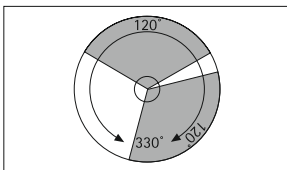

Technical appendix

Engravings

Our door bells and name plates are available with an optional laser engraving according to your specifications.

Laser engraving is a permanent, indelible, tamper-proof, thermally and chemically secure method of marking metal. A high precision laser beam, guided over the surface of the metal, makes this possible. The extremely high energy density of the laser beam melts, evaporates or chemically etches a thin layer on the surface, thus removing, oxidising or charring a small part of the surface. This leads to a colour-altering reaction.

The extreme accuracy in the contours and detail of a laser engraving gives you lasting sustainability on hard and uneven surfaces. Since no physical contact or force is involved, the process is extremely gentle and clean for the surface treated. Engravings on curved surfaces will appear in slightly different colourshades in the metal marking depending on the angle of curvature of the surface.

Articles with engravings are special products, and are therefore excluded from our return policy.

Movement detector for wall lamps

Nominal voltage 230 V, 50 Hz

max. switched power 1000 W

Internal consumption approx. 1,5 W

Angle of detection 120°
(The direction of detection can be turned by 330°)