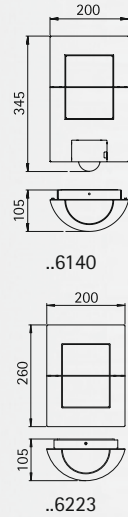

Wall lamps

with/without integrated movement detector

Protection class IP 44
for incandescent lamps A 60
stainless steel with colour: anthracite
with mounting plate made of cast aluminium
opal coated glass

Art.-no.	Lamp	Base	Material/Colour
Wall lamp with movement detector			
626140	1 x A 60 75 W	E27	st. steel/anthracite
Wall lamp			
626223	1 x A 60 75 W	E27	st. steel/anthracite