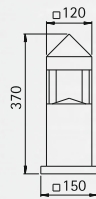

Aluminium lamps

..0523

Wall lamps
Pedestal lamps
Bollard lamps

Protection class IP 44
for tungsten halogen lamps QT-DE
cast aluminium
with mounting plate
borosilicate glass clear

For installation on a wall,
on a foundation or
on the sunk pedestal 690010.

- Available on request for energy saving lamps GX53 or for pressed glass reflector lamps PAR 16, base GU10.

Art.-no.	Lamp	Base	Colour
Wall lamps			
660618	1 x QT-DE 12 80 W	R7s	black
680618	1 x QT-DE 12 80 W	R7s	white
Pedestal lamps			
660523	1 x QT-DE 12 80 W	R7s	black
680523	1 x QT-DE 12 80 W	R7s	white
Bollard lamps			
662016	1 x QT-DE 12 80 W	R7s	black
682016	1 x QT-DE 12 80 W	R7s	white