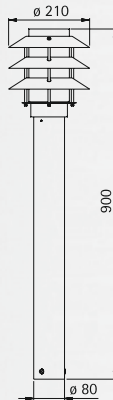

..2256

Wall lamp
Pedestal lamp
Bollard lamp

Protection class IP 44
for incandescent lamps A 60
made of stainless steel
with mounting plate
opal coated glass

For installation on a wall,
on a foundation or
on the sunk pedestal 690010.

Stainless steel
lamps

Art.-no.	Lamp	Base	Material	
Wall lamp				
690216	1 x A 60 75 W	E27	stainless steel	→
Pedestal lamp				
690500	1 x A 60 75 W	E27	stainless steel	→
Bollard lamp				
692256	1 x A 60 75 W	E27	stainless steel	→