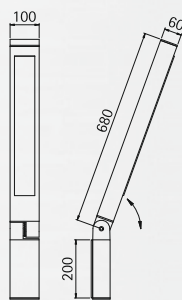

Wall and Pole lamps

sleuable

Protection class IP 44
with Power-LED, 21,6 W, 1890 lm,
lightcolour white, 4000 °K, resp.
for fluorescent lamps TC-L
with integrated converter resp.
electronic ballast
cast aluminium and aluminium profile
with mounting plate
mat etched glass
sleuable 0° to 90° in 15°-steps

For installation on a wall,
on a foundation or
on the sunk pedestal 690011.

Art.-no.	Lamp	Base	Colour
Wall lamps with Power-LED			
620318	1 x Power-LED 21,6 W		anthracite
660318	1 x Power-LED 21,6 W		black
680318	1 x Power-LED 21,6 W		white
690318	1 x Power-LED 21,6 W		silver

Wall lamps for fluorescent lamps			
620319	1 x TC-L 36 W	2G11	anthracite
660319	1 x TC-L 36 W	2G11	black
680319	1 x TC-L 36 W	2G11	white
690319	1 x TC-L 36 W	2G11	silver

Pole lamps with Power-LED			
620845	1 x Power-LED 21,6 W		anthracite
660845	1 x Power-LED 21,6 W		black
680845	1 x Power-LED 21,6 W		white
690845	1 x Power-LED 21,6 W		silver

Pole lamps for fluorescent lamps			
620846	1 x TC-L 36 W	2G11	anthracite
660846	1 x TC-L 36 W	2G11	black
680846	1 x TC-L 36 W	2G11	white
690846	1 x TC-L 36 W	2G11	silver

..0318, ..0319