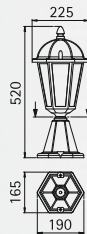

Classic lamps

..1829

..1828

..0549

..4148

..2023

Wall lamps
Pedestal lamps
Path lamps
Pole lamps

Protection class IP 23
for incandescent lamps A 60
cast aluminium
with mounting plate
pole lamps with pole
cathedral glass clear

For installation on a wall,
on a foundation or
on the sunk pedestal 690011.

Art.-no.	Lamp	Base	Colour	
Wall lamps				
601829	1 x A 60 75 W	E27	black-silver	
651829	1 x A 60 75 W	E27	brown-brass	
671829	1 x A 60 75 W	E27	white-gold	
Pedestal lamps				
600549	1 x A 60 75 W	E27	black-silver	
650549	1 x A 60 75 W	E27	brown-brass	
670549	1 x A 60 75 W	E27	white-gold	
Path lamps				
604148	1 x A 60 75 W	E27	black-silver	
654148	1 x A 60 75 W	E27	brown-brass	
674148	1 x A 60 75 W	E27	white-gold	
Pole lamps 3-units				
602023	3 x A 60 75 W	E27	black-silver	
652023	3 x A 60 75 W	E27	brown-brass	
672023	3 x A 60 75 W	E27	white-gold