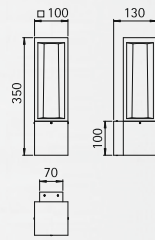

Wall lamps
Pedestal lamps
Bollard lamps

Protection class IP 44
for energy saving lamps TC-DSE
cast aluminium
with mounting plate
opal coated glass

For installation on a wall,
on a foundation or
on the sunk pedestal 690010.

Art.-no.	Lamp	Base	Colour	
Wall lamps				
660213	1 x TC-DSE max. 20 W	E27	black	
680213	1 x TC-DSE max. 20 W	E27	white	
690213	1 x TC-DSE max. 20 W	E27	silver	
Pedestal lamps				
660508	1 x TC-DSE max. 20 W	E27	black	
680508	1 x TC-DSE max. 20 W	E27	white	
690508	1 x TC-DSE max. 20 W	E27	silver	
Bollard lamps				
662266	1 x TC-DSE max. 20 W	E27	black	
682266	1 x TC-DSE max. 20 W	E27	white	
692266	1 x TC-DSE max. 20 W	E27	silver	

..0213

Aluminium lamps