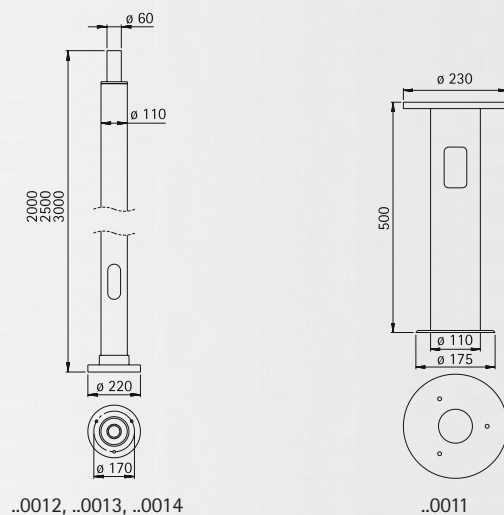

Poles made of aluminium for pole top lamps

Length 2000 – 3000 mm
pole top ø = 60 mm
For installation on a foundation or on the sunk pedestal 690011.
Sunk pedestal and junction box for all poles.

Art.-no.	H	D1	D2	Colour
690012	2000	60	110	black
690013	2500	60	110	black
690014	3000	60	110	black

Sunk pedestal	depth	drill holes
690011	500	ø 136 / 140 / 170 / 175 / 190

Junction box
690036