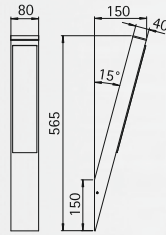

Aluminium lamps

Aluminium lamps

..0316, ..0317

Wall and Bollard lamps

Protection class IP 44 with Power-LED 14,4 W, 1080 lm, lightcolour white, 4000 °K, resp. for fluorescent lamps TC-L with integrated converter, resp. electronic ballast cast aluminium- and profile with mounting plate mat etched glass

For installation on a wall, on a foundation or on the sunk pedestal 690010.

Art.-no.	Lamp	Base	Colour
Wall lamps with Power-LED			
620316	1 x Power-LED 14,4 W		anthracite
660316	1 x Power-LED 14,4 W		black
680316	1 x Power-LED 14,4 W		white
690316	1 x Power-LED 14,4 W		silver

LED

Wall lamps for fluorescent lamps			
620317	1 x TC-L 24 W	2G11	anthracite
660317	1 x TC-L 24 W	2G11	black
680317	1 x TC-L 24 W	2G11	white
690317	1 x TC-L 24 W	2G11	silver

Bollard lamps with Power-LED			
622038	1 x Power-LED 14,4 W		anthracite
662038	1 x Power-LED 14,4 W		black
682038	1 x Power-LED 14,4 W		white
692038	1 x Power-LED 14,4 W		silver

LED

Bollard lamps for fluorescent lamps			
622039	1 x TC-L 24 W	2G11	anthracite
662039	1 x TC-L 24 W	2G11	black
682039	1 x TC-L 24 W	2G11	white
692039	1 x TC-L 24 W	2G11	silver