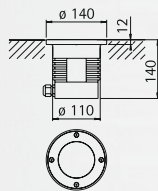

In-ground luminaires

In-ground luminaires

..2171

Ground recessed spotlight

symmetrical

Protection class IP 67
for tungsten halogen lamps QT 14
installation housing and cover made
of cast aluminium
reflector made of anodised pure
aluminium
safety glass clear
insert hole: $\varnothing$ 110 mm x 140 mm
surface temperature max. 148 °C
loading max. 1200 kg

Art.-no.	Lamp	Base	Colour
662171	1x QT 14 60 W	G9	black