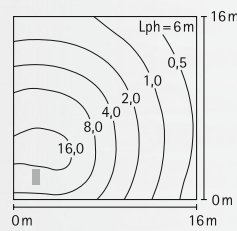

Light Sail

sleuable

Protection class IP 65
for metal halide lamps HIT-DE
for high pressure sodium lamps HST-DE
only for special poles Type B
height: 5000 - 8000 mm
with pole top $\varnothing = 76$ mm
cast aluminium and stainless steel
reflector made of anodised pure aluminium
safety glass

..0887

Art.-no.	Lamp	Base	Colour
1-unit			
660887	1 x HIT-DE 250 W	Fc 2	black
660888	1 x HST-DE 250 W	Fc 2	black
2-units			
660883	2 x HIT-DE 250 W	Fc 2	black
660884	2 x HST-DE 250 W	Fc 2	black