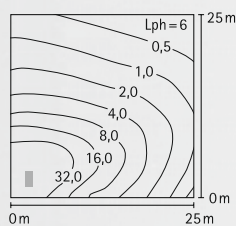

Object lamps

Object lamps

Vario II Wall and Pole top lamps

sleuable

Protection class IP 65
for high pressure discharged lamps
HIT/HME/HST, respectively
compact fluorescent lamps TC-TEL
for pole top $\varnothing = 76$ mm, pole type A
or mounting on a wall
sleuable 0° to 45° in 15° -steps
cast aluminium and stainless steel
reflector made of anodised pure
aluminium
safety glass

- A corner plate is available on request for the wall lamp.

..0892

Art.-no.	Lamp	Base	Colour
Street lamps			
Wall lamps			
660302	1 x HST-MF/HIT-CE 70 W	E27	black
660303	1 x HME 80/125 W	E27	black
660304	1 x HST/HIT-CE 150 W	E40	black
660305	1 x TC-TEL 42 W	GX24q-4	black
1-unit			
660890	1 x HST-MF/HIT-CE 70 W	E27	black
660891	1 x HME 80/125 W	E27	black
660892	1 x HST/HIT-CE 150 W	E40	black
660893	1 x TC-TEL 42 W	GX24q-4	black
2-units			
660896	2 x HST-MF/HIT-CE 70 W	E27	black
660897	2 x HME 80/125 W	E27	black
660898	2 x HST/HIT-CE 150 W	E40	black
660899	2 x TC-TEL 42 W	GX24q-4	black