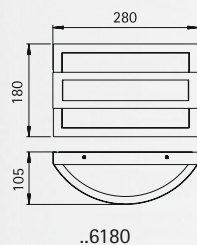

Bicolour lamps

.6180