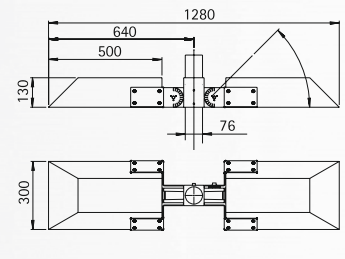

Object lamps

Object lamps

Vario II Wall and Pole top lamps

sleuable

Protection class IP 65
for high pressure discharged lamps
HIT/HME/HST, respectively
compact fluorescent lamps TC-TEL
for pole top $\varnothing = 76$ mm, pole type A
or mounting on a wall
sleuable 0° to 45° in 15° -steps
cast aluminium and stainless steel
reflector made of anodised pure
aluminium
safety glass

- A corner plate is available on request for the wall lamp.

2-units

Art.-no.	Lamp	Base	Colour
Street lamps			
Wall lamps			
660302	1 x HST-MF/HIT-CE 70 W	E27	black
660303	1 x HME 80/125 W	E27	black
660304	1 x HST/HIT-CE 150 W	E40	black
660305	1 x TC-TEL 42 W	GX24q-4	black
1-unit			
660890	1 x HST-MF/HIT-CE 70 W	E27	black
660891	1 x HME 80/125 W	E27	black
660892	1 x HST/HIT-CE 150 W	E40	black
660893	1 x TC-TEL 42 W	GX24q-4	black
2-units			
660896	2 x HST-MF/HIT-CE 70 W	E27	black
660897	2 x HME 80/125 W	E27	black
660898	2 x HST/HIT-CE 150 W	E40	black
660899	2 x TC-TEL 42 W	GX24q-4	black