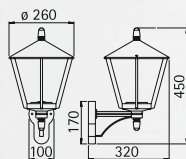

Classic lamps

..1814

Wall lamps
Pedestal lamps
Path lamps
Pole lamps

with/without integrated movement detector

Protection class IP 44
for incandescent lamps A 60
cast aluminium
with mounting plate
pole lamps with pole
acrylic glass clear

For installation on a wall, on a foundation or on the sunk pedestal 690010 (only ..0529 and ..4129).

Classic lamps

Art.-no.	Lamp	Base	Colour
Wall lamps			
661816	1 x A 60 75 W	E27	black
651816	1 x A 60 75 W	E27	brown-brass
681816	1 x A 60 75 W	E27	white
661814	1 x A 60 75 W	E27	black
651814	1 x A 60 75 W	E27	brown-brass
681814	1 x A 60 75 W	E27	white
Wall lamps with movement detector			
661815	1 x A 60 75 W	E27	black
651815	1 x A 60 75 W	E27	brown-brass
681815	1 x A 60 75 W	E27	white