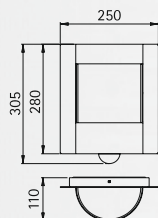

Stainless steel lamps

..6217

Wall lamp

Protection class IP 44
for incandescent lamps A 60
made of stainless steel
with mounting plate made of
cast aluminium
opal coated glass

Art.-no.	Lamp	Base	Material
696217	1 x A 60 75 W	E27	stainless steel

Stainless steel lamps

..6188

..6187

Wall lamps

with/without integrated movement detector

Protection class IP 44
for incandescent lamps A 60
made of stainless steel
with mounting plate made of
cast aluminium
opal coated glass

Art.-no.	Lamp	Base	Material
696188	1 x A 60 75 W	E27	stainless steel

Art.-no.	Lamp	Base	Material
696187	1 x A 60 75 W	E27	stainless steel

Wall and Ceiling lamp

Protection class IP 44
for incandescent lamps A 60
made of stainless steel
with mounting plate made of
cast aluminium
opal coated glass

..6193

Art.-no.	Lamp	Base	Material
696193	1 x A 60 75 W	E27	stainless steel