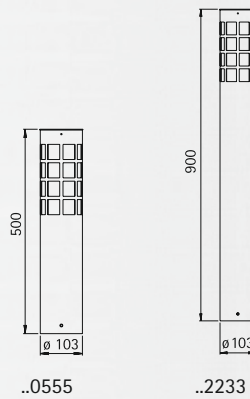

Art.-no.	Lamp	Base	Material
Pedestal lamp			
690555	1 x A 60 75 W	E27	stainless steel
Bollard lamp			
692233	1 x A 60 75 W	E27	stainless steel

Stainless steel  
lamps