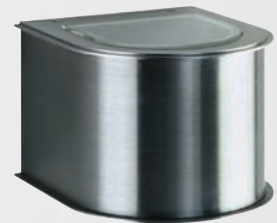

Wall spotlights

with double-sided
light output

Protection class IP 44
for tungsten halogen lamps QT-DE
stainless steel
with mounting plate
safety glass clear respectively
lens clear
with different light distributions
(small, wide)

- Available on request with one-sided light output.