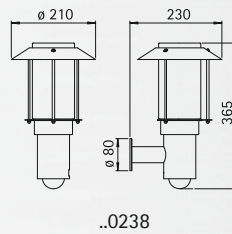

Stainless steel
lamps

Art.-no.	Lamp	Base	Material
Wall lamp			
690237	1 x A 60 75 W	E27	stainless steel
Wall lamp with movement detector			
690238	1 x A 60 75 W	E27	stainless steel
Bollard lamp			
692257	1 x A 60 75 W	E27	stainless steel