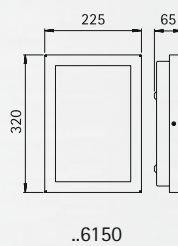

Art.-no.	Lamp	Base	Material
696151	1 x TC-S 11 W	G23	stainless steel
696150	2 x TC-S 11 W	G23	stainless steel