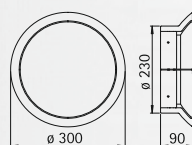

Stainless steel lamps

..6026, ..6036

Wall and Ceiling lamps

Protection class IP 44
for incandescent lamps A 60 resp.
for fluorescent lamps TC-F
made of stainless steel
opal coated glass

Art.-no.	Lamp	Base	Material
for incandescent lamps			
696026	1 x A 60 75 W	E27	stainless steel
for fluorescent lamps			
696036	1 x TC-F 18 W	2G10	stainless steel

Stainless steel lamps