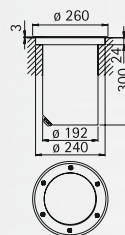

..2170

Art.-no.	Lamp	Base	Material/Colour
662169	1 x HIT-CE 70 W	G12	black
692170	1 x HIT-CE 70 W	G12	stainless steel