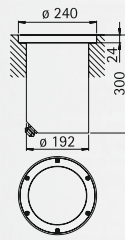

In-ground luminaires

In-ground luminaires

Ground recessed spotlight

symmetrical

Protection class IP 67
for compact fluorescent lamps TC-TEL with electronic ballast
installation housing made of cast aluminium
cover made of cast aluminium resp. stainless steel
reflector made of anodised pure aluminium
safety glass clear
insert hole: $\varnothing$ 215 mm x 205 mm
surface temperature max. 85 °C
loading max. 3000 kg

■ Anti-slip glass and further lamps are available on request.

Art.-no.	Lamp	Base	Material/Colour
662118	1 x TC-TEL 18 W	GX24q-2	black
692113	1 x TC-TEL 18 W	GX24q-2	stainless steel

Ground recessed spotlight

symmetrical

Protection class IP 67
for metal halide lamps HIT
installation housing made of cast aluminium
cover made of cast aluminium resp. stainless steel
reflector made of anodised pure aluminium
safety glass clear
insert hole: $\varnothing$ 192 mm x 300 mm
surface temperature max. 125 °C
loading max. 3000 kg

690038 Louvre
690039 Infrared filter to reduce the surface temperature by approx. 20%

■ Anti-slip glass and asymmetrical light distribution are available on request.

■ Further lamps are available:
HI 35 to 150 W
HM 50 to 125 W
HS 70 to 150 W
TC 10 to 42 W

..2169

Art.-no.	Lamp	Base	Material/Colour
662169	1 x HIT-CE 70 W	G12	black
692170	1 x HIT-CE 70 W	G12	stainless steel