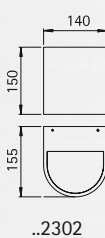

Spotlights

Wall spotlights

with double-sided
light output

Protection class IP 44
for metal halide lamps HIT
with electronic ballast
cast aluminium
with mounting plate
safety glass clear
respectively lens clear
with different light distributions
(small, wide)

- Available on request with one-sided light output.

Art.-no.	Lamp	Base	Colour
small/small			
662309	1 x HIT-TC-CE 35 W	G8,5	black
682309	1 x HIT-TC-CE 35 W	G8,5	white
692309	1 x HIT-TC-CE 35 W	G8,5	silver
small/wide			
662310	1 x HIT-TC-CE 35 W	G8,5	black
682310	1 x HIT-TC-CE 35 W	G8,5	white
692310	1 x HIT-TC-CE 35 W	G8,5	silver
wide/wide			
662311	1 x HIT-TC-CE 35 W	G8,5	black
682311	1 x HIT-TC-CE 35 W	G8,5	white
692311	1 x HIT-TC-CE 35 W	G8,5	silver
662302	1 x HIT-TC-CE 35 W	G8,5	black
682302	1 x HIT-TC-CE 35 W	G8,5	white
692302	1 x HIT-TC-CE 35 W	G8,5	silver