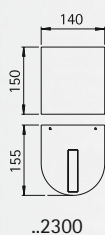

Spotlights

Wall spotlights

with double-sided
light output

Protection class IP 44
for metal halide lamps HIT
with electronic ballast
cast aluminium
with mounting plate
safety glass clear
respectively lens clear
with different light distributions
(small, wide)

- Available on request with one-sided light output.

Art.-no.	Lamp	Base	Colour
small/small			
662309	1 x HIT-TC-CE 35 W	G8,5	black
682309	1 x HIT-TC-CE 35 W	G8,5	white
692309	1 x HIT-TC-CE 35 W	G8,5	silver
small/wide			
662310	1 x HIT-TC-CE 35 W	G8,5	black
682310	1 x HIT-TC-CE 35 W	G8,5	white
692310	1 x HIT-TC-CE 35 W	G8,5	silver
wide/wide			
662311	1 x HIT-TC-CE 35 W	G8,5	black
682311	1 x HIT-TC-CE 35 W	G8,5	white
692311	1 x HIT-TC-CE 35 W	G8,5	silver
662302	1 x HIT-TC-CE 35 W	G8,5	black
682302	1 x HIT-TC-CE 35 W	G8,5	white
692302	1 x HIT-TC-CE 35 W	G8,5	silver