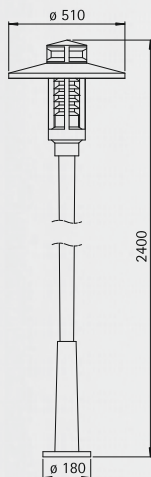

..0862

Pole lamp

Protection class IP 54
for fluorescent lamps TC-L
cast aluminium
reflector made of anodised pure aluminium
clear impact resistant plexiglass

For installation on a foundation or on the sunk pedestal 690011.

- slant roof with upper light output

Art.-no.	Lamp	Base	Colour
Pole lamp			
660862	1 x TC-L 24 W	2G11	black