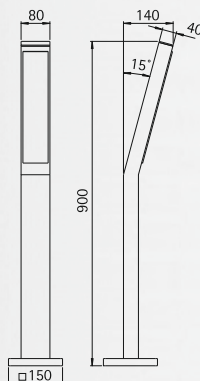

..2038, ..2039