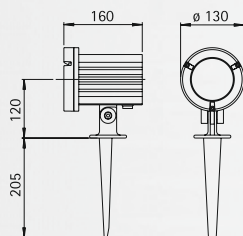

Spotlights

..2121

Small Spotlights

rotatable and slewable

Protection class IP 55
for tungsten halogen lamps QT 18
rotatable 360°, slewable 120°
cast aluminium
with mounting plate respectively
spike with 2,5 m cable and plug
reflector made of anodised pure
aluminium
safety glass clear

Art.-no.	Lamp	Base	Colour
Wall spotlights			
662120	1 x QT 18 150 W	B15d	black
682120	1 x QT 18 150 W	B15d	white
692120	1 x QT 18 150 W	B15d	silver
Spotlights with spike			
662121	1 x QT 18 150 W	B15d	black
682121	1 x QT 18 150 W	B15d	white
692121	1 x QT 18 150 W	B15d	silver

Small Spotlights

rotatable and slewable

Protection class IP 55
for tungsten halogen lamps QT 14
rotatable 360°, slewable 120°
cast aluminium
with mounting plate respectively
spike with 2,5 m cable and plug
reflector made of anodised pure
aluminium
safety glass clear

Art.-no.	Lamp	Base	Colour
Wall spotlights			
662167	1 x QT 14 60 W	G9	black
682167	1 x QT 14 60 W	G9	white
692167	1 x QT 14 60 W	G9	silver
Spotlights with spike			
662168	1 x QT 14 60 W	G9	black
682168	1 x QT 14 60 W	G9	white
692168	1 x QT 14 60 W	G9	silver