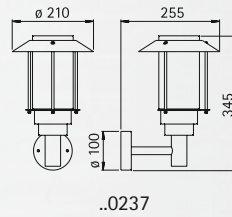

Stainless steel
lamps

Art.-no.	Lamp	Base	Material
Wall lamp			
690237	1 x A 60 75 W	E27	stainless steel
Wall lamp with movement detector			
690238	1 x A 60 75 W	E27	stainless steel
Bollard lamp			
692257	1 x A 60 75 W	E27	stainless steel