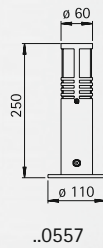

For installation on a wall,  
on a foundation or  
on the sunk pedestal 690010.

..0205

stainless steel  
lamps

..0206

..0208

Foto: DPI Panceleń, Wesel

Stainless steel lamps

Art.-no.	Lamp	Base	Material
<b>Wall lamps</b>			
690204	1 x QT 14 40 W	G9	stainless steel
690205	1 x QT 14 40 W	G9	stainless steel
690206	2 x QT 14 40 W	G9	stainless steel
690208	2 x QT 14 40 W	G9	stainless steel
<b>Pedestal lamp</b>			
690557	1 x QT 14 40 W	G9	stainless steel
<b>Bollard lamp</b>			
692244	1 x QT 14 40 W	G9	stainless steel