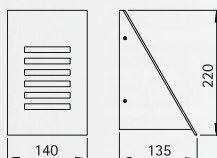

Aluminium lamps

Aluminium lamps

Wall and Bollard lamps

Protection class IP 43
for low-voltage halogen lamps QR-CB
resp. with included Power-LED 4,5 W
lightcolour white, 6300 °K
transformator/ converter integrated
cast aluminium with mounting plate
blown glass clear

For installation on a wall, on a foundation or on the sunk pedestal 690010.

Art.-no.	Lamp	Base	Colour
Wall lamps			
660671	1 x Power-LED 4,5 W		black
680671	1 x Power-LED 4,5 W		white
690671	1 x Power-LED 4,5 W		silver
Bollard lamps			
662078	1 x Power-LED 4,5 W		black
682078	1 x Power-LED 4,5 W		white
692078	1 x Power-LED 4,5 W		silver
662082	1 x QR-CB 12V 50 W	GU 5,3	black
682082	1 x QR-CB 12V 50 W	GU 5,3	white
692082	1 x QR-CB 12V 50 W	GU 5,3	silver

LED

LED

Wall and Bollard lamps

Protection class IP 44
for tungsten halogen lamps QT 14
cast aluminium
with mounting plate
opal coated glass

For installation on a wall,
on a foundation or
on the sunk pedestal 690010.

..0692

Art.-no.	Lamp	Base	Colour
Wall lamps			
660692	1 x QT 14 60 W	G9	black
680692	1 x QT 14 60 W	G9	white
690692	1 x QT 14 60 W	G9	silver
Bollard lamps			
662072	1 x QT 14 60 W	G9	black
682072	1 x QT 14 60 W	G9	white
692072	1 x QT 14 60 W	G9	silver