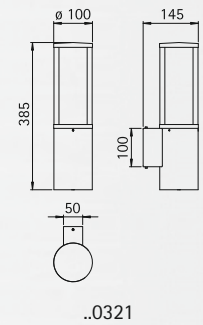

Bicolour lamps

Wall lamps
Pedestal lamp
Bollard lamps

with/without downlight
with/without integra-
ted movement detector

Protection class IP 44
for energy saving lamps TC-DSE
stainless steel with colour: anthracite
with mounting plate
acrylic and opal coated glass
**For installation on a wall,
on a foundation or
on the sunk pedestal 690010.**

Art.-no.	Lamp	Base	Material/Colour	
620311	1 x TC-DSE max. 20 W	E27	st. steel/anthracite	
Wall lamp with movement detector				
620320	1 x TC-DSE max. 20 W	E27	st. steel/anthracite	
Wall lamp with downlight PAR 16 50 W, GU10				
620321	1 x TC-DSE max. 20 W	E27	st. steel/anthracite	
Pedestal lamp				
620545	1 x TC-DSE max. 20 W	E27	st. steel/anthracite	
Bollard lamp (without picture)				
622269	1 x TC-DSE max. 20 W	E27	st. steel/anthracite	
Bollard lamp with movement detector				
622070	1 x TC-DSE max. 20 W	E27	st. steel/anthracite