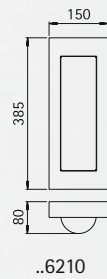

LED

Bollard lamps for fluorescent lamps			
622039	1 x TC-L 24 W	2G11	anthracite
662039	1 x TC-L 24 W	2G11	black
682039	1 x TC-L 24 W	2G11	white
692039	1 x TC-L 24 W	2G11	silver

..2038, ..2039

Aluminium lamps