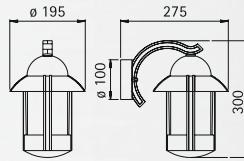

Wall lamps
Pedestal lamps
Bollard lamps
Path lamps

Protection class IP 44
for incandescent lamps A 60
cast aluminium
with mounting plate
opal coated glass

with/without integrated movement detector

For installation on a wall,
on a foundation or
on the sunk pedestal 690010.