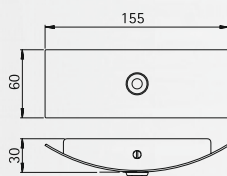

..0759

Art.-no.	Material
Bell plate single	
690759	stainless steel 1,5 mm

Bell plates

made of stainless steel
with bolt attachment and
mounting material