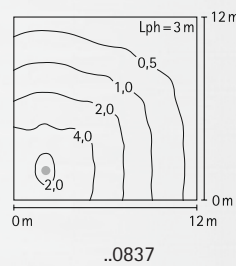

■ plane roof with flat apex

Art.-no.	Lamp	Base	Colour
1-unit			
660837	2x TC-L 24 W	2G11	black