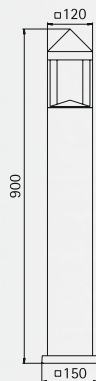

..2016

Wall lamps
Pedestal lamps
Bollard lamps

Protection class IP 44
for tungsten halogen lamps QT-DE
cast aluminium
with mounting plate
borosilicate glass clear

For installation on a wall,
on a foundation or
on the sunk pedestal 690010.

- Available on request for energy saving lamps GX53 or for pressed glass reflector lamps PAR 16, base GU10.

Art.-no.	Lamp	Base	Colour
Wall lamps			
660618	1 x QT-DE 12 80 W	R7s	black
680618	1 x QT-DE 12 80 W	R7s	white
Pedestal lamps			
660523	1 x QT-DE 12 80 W	R7s	black
680523	1 x QT-DE 12 80 W	R7s	white
Bollard lamps			
662016	1 x QT-DE 12 80 W	R7s	black
682016	1 x QT-DE 12 80 W	R7s	white