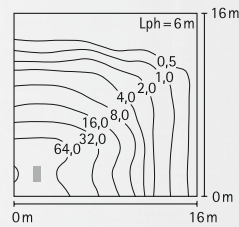

Vario-Floodlights

sleuable

Protection class IP 65
for metal halide lamps HIT-DE,
high pressure sodium lamps HST-DE, resp
high pressure mercury lamps HME
for pole top $\varnothing = 76$ mm, pole type A
or mounting on a wall
cast aluminium and stainless steel
reflector made of anodised pure aluminium
safety glass

..0871

Art.-no.	Lamp	Base	Colour
Wall lamps			
660871	1 x HIT-DE 250 W	Fc2	black
660872	1 x HST-DE 250 W	Fc2	black
660873	1 x HME 250 W	E40	black
1-unit			
660875	1 x HIT-DE 250 W	Fc2	black
660876	1 x HST-DE 250 W	Fc2	black
660877	1 x HME 250 W	E40	black
2-units			
660879	2 x HIT-DE 250 W	Fc2	black
660880	2 x HST-DE 250 W	Fc2	black
660881	2 x HME 250 W	E40	black

Object lamps