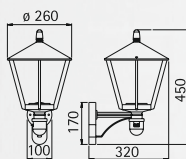

..1815

Wall lamps
Pedestal lamps
Path lamps
Pole lamps

with/without integrated movement detector

Protection class IP 44
for incandescent lamps A 60
cast aluminium
with mounting plate
pole lamps with pole
acrylic glass clear

For installation on a wall, on a foundation or on the sunk pedestal 690010 (only ..0529 and ..4129).

Classic lamps

Art.-no.	Lamp	Base	Colour
Wall lamps			
661816	1 x A 60 75 W	E27	black
651816	1 x A 60 75 W	E27	brown-brass
681816	1 x A 60 75 W	E27	white
661814	1 x A 60 75 W	E27	black
651814	1 x A 60 75 W	E27	brown-brass
681814	1 x A 60 75 W	E27	white
Wall lamps with movement detector			
661815	1 x A 60 75 W	E27	black
651815	1 x A 60 75 W	E27	brown-brass
681815	1 x A 60 75 W	E27	white