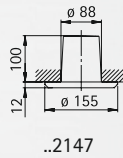

Art.-no.	Lamp	Base	Material
692147	1 x PAR 20 50 W	E27	stainless steel

Spotlights