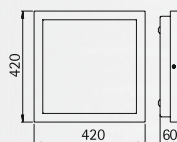

Stainless steel lamps

.6152

.6132

.6133

.6214

Wall and Ceiling lamps

Protection class IP 54
for fluorescent lamps TC-S/TC-L/TC-F
made of stainless steel
with mounting plate
opal coated plane glass

Art.-no.	Lamp	Base	Material
696152	1 x TC-F 18 W	2G10	stainless steel
696132	2 x TC-S 9 W	G23	stainless steel
696133	3 x TC-S 11 W	G23	stainless steel
696214	2 x TC-L 24 W	2G11	stainless steel

Stainless steel lamps

.6153

.6136

.6137

.6215

Wall and Ceiling lamps

Protection class IP 54
for fluorescent lamps TC-S/TC-L/TC-F
made of stainless steel
with mounting plate
opal coated plane glass

Art.-no.	Lamp	Base	Material
696153	1 x TC-F 18 W	2G10	stainless steel
696136	2 x TC-S 9 W	G23	stainless steel
696137	3 x TC-S 11 W	G23	stainless steel
696215	2 x TC-L 24 W	2G11	stainless steel