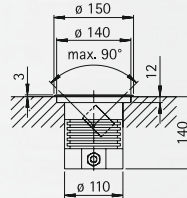

Ground recessed spotlight

30° slewable integrated converter

- Available on request with half beam angle 40° or 10° and light-colour warmwhite (3150 °K).

Protection class IP 67 with 1 x Power-LED 4,5 W lightcolour white, 6300 °K connection directly 230 V, 50 Hz symmetrical and asymmetrical light distribution possible installation housing made of cast aluminium cover made of stainless steel safety glass clear insert hole: $\varnothing$ 110 mm x 140 mm surface temperature max. 35 °C loading max. 1200 kg

Distance [m]	$\varnothing$ Cube [m]	Illumination [lx]
3,0	1,32	147
2,0	0,88	333
1,0	0,44	1333

..2175 Half beam angle 25°