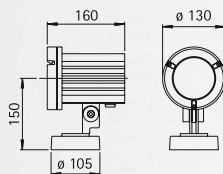

Spotlights

..2120