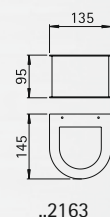

- Available on request with one-sided light output.

small/small

small/wide

wide/wide

Art.-no.	Lamp	Base	Material
small/small			
692161	1 x QT-DE 12 60 W	R7s	stainless steel
small/wide			
692162	1 x QT-DE 12 60 W	R7s	stainless steel
wide/wide			
692163	1 x QT-DE 12 60 W	R7s	stainless steel