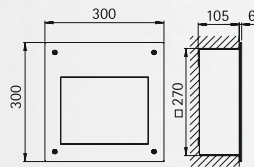

..0264

Art.-no.	Lamp	Base	Material
for metal halide lamps HIT			
690262	1 x HIT-TC-CE 35 W	G8,5	stainless steel
for compact fluorescent lamps TC-TEL			
690264	1 x TC-TEL 32 W	GX24q-3	stainless steel