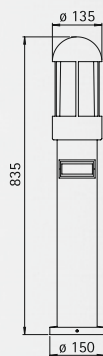

Base- and Bollard lamps

with/without integrated movement detector

Protection class IP 44
for incandescent lamps A 60
cast aluminium
with mounting plate
opal coated glass

For installation on a foundation or on the sunk pedestal 690010.

Art.-no.	Lamp	Base	Colour
Pedestal lamps			

660521	1 x A 60 75 W	E27	black
680521	1 x A 60 75 W	E27	white
690521	1 x A 60 75 W	E27	silver

Bollard lamps

662015	1 x A 60 75 W	E27	black
682015	1 x A 60 75 W	E27	white
692015	1 x A 60 75 W	E27	silver

Bollard lamps with movement detector (without picture)

662002	1 x A 60 75 W	E27	black
682002	1 x A 60 75 W	E27	white
692002	1 x A 60 75 W	E27	silver

..2002