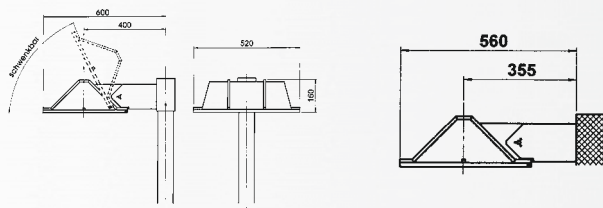

Vario-Floodlights

sleuable

Protection class IP 65
for metal halide lamps HIT-DE,
high pressure sodium lamps HST-DE, resp
high pressure mercury lamps HME
for pole top $\varnothing = 76$ mm, pole type A
or mounting on a wall
cast aluminium and stainless steel
reflector made of anodised pure aluminium
safety glass

Wall lamps