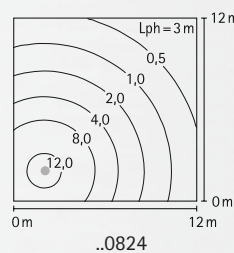

Pole top lamps

Protection class IP 54
for metal halide lamps HIT resp.
high pressure sodium lamps HSE
for pole top $\varnothing = 76$ mm, pole type A
for installation with the bracket ..1008
respectively pole top spreader ..1009,
..1010 cast aluminium, reflector made of
anodised pure aluminium
clear impact resistant plexiglass

- Available on request for further lamps.
- plane roof with apex

Art.-no.	Lamp	Base	Colour
for metal halide lamps HIT			
660816	1 x HIT-CE 70 W	G12	black
660817	1 x HIT-CE 150 W	G12	black
for high pressure sodium lamps			
660824	1 x HSE-E 70 W	E27	black
660825	1 x HSE 100 W	E40	black