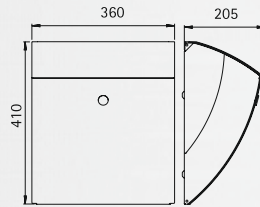

Letter-boxes

..0785

Wall letter-box

with integrated compartment for newspaper

made of stainless steel
compartment for newspaper on both sides open
letter drop on the top
unloading at the front
to be opened to the front
with stainless steel lock and two keys
inclusive mounting material

Art.-no.	Material	Deposit slot
690785	stainless steel	300 mm x 50 mm