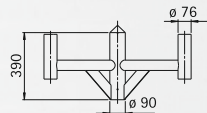

- slant roof with upper light output

Art.-no.	Lamp	Base	Colour
Pole lamp			
660862	1 x TC-L 24 W	2G11	black

**Bracket extender and spreader for pole top lamps**

Protection class IP 54  
for pole top lamps with  
pole opening  $\varnothing = 76$  mm  
steel, hot-dip galvanized and varnished for mounting on a wall or for pole top  $\varnothing = 76$  mm, pole type A