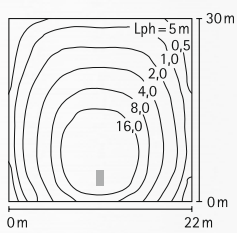

..0894

Art.-no.	Lamp	Base	Colour
Floodlights			
Wall lamps			
660306	1 x HIT-DE/HST-DE 70 W	RX7s	black
660307	1 x HIT-DE/HST-DE 150 W	RX7s	black
1-unit			
660894	1 x HIT-DE/HST-DE 70 W	RX7s	black
660895	1 x HIT-DE/HST-DE 150 W	RX7s	black
2-units			
660300	2 x HIT-DE/HST-DE 70 W	RX7s	black
660301	2 x HIT-DE/HST-DE 150 W	RX7s	black