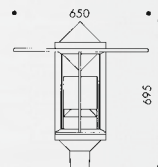

Pole top lamps

Protection class IP 54
for metal halide lamps HIT resp.
high pressure sodium lamps HSE
for pole top $\varnothing = 76$ mm, pole type A
for installation with the bracket ..1008
respectively pole top spreader ..1009,
..1010 cast aluminium, reflector made of
anodised pure aluminium
clear impact resistant plexiglass

- Available on request for further lamps.
- plane roof with apex

Art.-no.	Lamp	Base	Colour
for metal halide lamps HIT			
660816	1 x HIT-CE 70 W	G12	black
660817	1 x HIT-CE 150 W	G12	black
for high pressure sodium lamps			
660824	1 x HSE-E 70 W	E27	black
660825	1 x HSE 100 W	E40	black