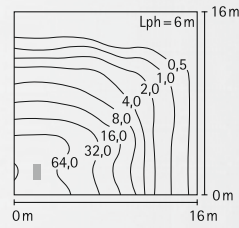

Vario-Floodlights

sleuable

Protection class IP 65
for metal halide lamps HIT-DE,
high pressure sodium lamps HST-DE, resp
high pressure mercury lamps HME
for pole top $\varnothing = 76$ mm, pole type A
or mounting on a wall
cast aluminium and stainless steel
reflector made of anodised pure aluminium
safety glass

..0870

Art.-no.	Lamp	Base	Colour
Wall lamps			
660871	1 x HIT-DE 250 W	Fc2	black
660872	1 x HST-DE 250 W	Fc2	black
660873	1 x HME 250 W	E40	black
1-unit			
660875	1 x HIT-DE 250 W	Fc2	black
660876	1 x HST-DE 250 W	Fc2	black
660877	1 x HME 250 W	E40	black
2-units			
660879	2 x HIT-DE 250 W	Fc2	black
660880	2 x HST-DE 250 W	Fc2	black
660881	2 x HME 250 W	E40	black

Object lamps