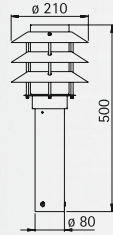

Stainless steel lamps

..0216

..0500

..2256

Wall lamp
Pedestal lamp
Bollard lamp

Protection class IP 44
for incandescent lamps A 60
made of stainless steel
with mounting plate
opal coated glass

For installation on a wall,
on a foundation or
on the sunk pedestal 690010.

Stainless steel
lamps

Art.-no.	Lamp	Base	Material	
Wall lamp				
690216	1 x A 60 75 W	E27	stainless steel	→
Pedestal lamp				
690500	1 x A 60 75 W	E27	stainless steel	→
Bollard lamp				
692256	1 x A 60 75 W	E27	stainless steel	→