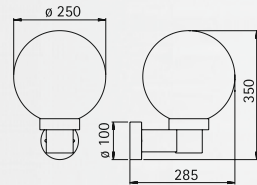

..0698

..0633

Wall lamps

Protection class IP 44
for incandescent lamps A 60
cast aluminium
with mounting plate
blown glass clear

- Available with opal coated glass.

Art.-no.	Lamp	Base	Globe	Colour	
660698	1 x A 60 75 W	E27	ø 200	black	
680698	1 x A 60 75 W	E27	ø 200	white	
660633	1 x A 60 75 W	E27	ø 250	black	
680633	1 x A 60 75 W	E27	ø 250	white