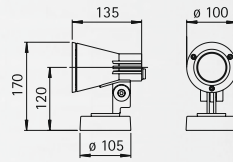

Small Spotlights

rotatable and slewable

Protection class IP 55
for pressed glass reflector lamps PAR 20
rotatable 360°, slewable 120°
cast aluminium
with mounting plate respectively
spike with 2,5 m cable and plug
borosilicate glass clear

..2153