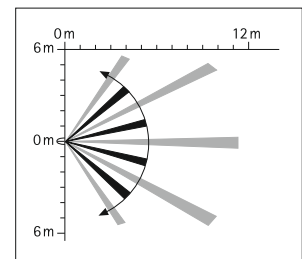

View from above