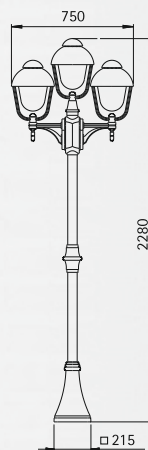

Wall lamps
Pedestal lamps
Path lamps
Pole lamps

Protection class IP 44
for incandescent lamps A 60
cast aluminium
with mounting plate
pole lamps with pole
blown glass clear

For installation on a wall, a foundation or on the sunk pedestal 690011 (only ..0515 and ..2029).

..2041

Art.-no.	Lamp	Base	Colour	
Path lamps				
662029	1 x A 60 75 W	E27	black	
652029	1 x A 60 75 W	E27	brown-brass	
682029	1 x A 60 75 W	E27	white	
Pole lamps 2-units				
662040	2 x A 60 75 W	E27	black	
652040	2 x A 60 75 W	E27	brown-brass	
682040	2 x A 60 75 W	E27	white	
Pole lamps 3-units				
662041	3 x A 60 75 W	E27	black	
652041	3 x A 60 75 W	E27	brown-brass	
682041	3 x A 60 75 W	E27	white