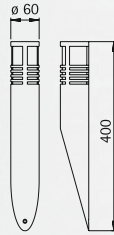

Stainless steel lamps

..0204

Wall lamps
Pedestal lamp
Bollard lamp

Protection class IP 44
for tungsten halogen lamps QT 14
made of stainless steel
with mounting plate made of
cast aluminium
borosilicate glass

For installation on a wall,
on a foundation or
on the sunk pedestal 690010.