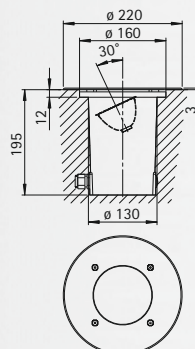

Ground recessed spotlight

30° slewable

Protection class IP 67
for metal halide lamps HIT
with electronic ballast
symmetrical and asymmetrical light
distribution possible
installation housing made of cast
aluminium
cover made of stainless steel
reflector made of anodised pure
aluminium
safety glass clear
insert hole: $\varnothing$ 130 mm x 195 mm
surface temperature max. 55 °C
loading max. 1000 kg

Distance [m]	$\varnothing$ Cube [m]	Illumination [lx]
5,0	3,00	100
4,0	2,40	150
3,0	1,80	270
2,0	1,20	620
1,0	0,60	2500

..2132