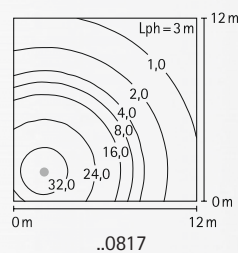

Pole top lamps

Protection class IP 54
for metal halide lamps HIT resp.
high pressure sodium lamps HSE
for pole top $\varnothing = 76$ mm, pole type A
for installation with the bracket ..1008
respectively pole top spreader ..1009,
..1010 cast aluminium, reflector made of
anodised pure aluminium
clear impact resistant plexiglass

- Available on request for further lamps.
- plane roof with apex

Art.-no.	Lamp	Base	Colour
for metal halide lamps HIT			
660816	1 x HIT-CE 70 W	G12	black
660817	1 x HIT-CE 150 W	G12	black
for high pressure sodium lamps			
660824	1 x HSE-E 70 W	E27	black
660825	1 x HSE 100 W	E40	black