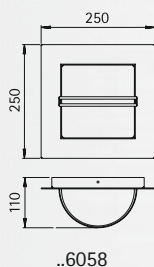

Stainless steel lamps

Wall lamp

Protection class IP 44
for incandescent lamps A 60
made of stainless steel
with mounting plate made of
cast aluminium
opal coated glass

Art.-no.	Lamp	Base	Material
696058	1 x A 60 75 W	E27	stainless steel

Stainless steel lamps