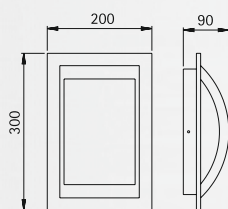

Bicolour lamps

.6180

.6058

Wall lamp

Protection class IP 44
for incandescent lamps A 60
stainless steel with colour: anthracite
with mounting plate made of cast
aluminium
opal coated glass

Art.-no.	Lamp	Base	Material/Colour
626180	1 x A 60 75 W	E27	st. steel/anthracite
626058	1 x A 60 75 W	E27	st. steel/anthracite

Bicolour
lamps

.6199

.6202

Wall lamps

Protection class IP 44
for incandescent lamps A 60
cast aluminium
with mounting plate
opal coated glass

Art.-no.	Lamp	Base	Colour
626199	1 x A 60 75 W	E27	silver/anthracite
626202	1 x A 60 75 W	E27	silver/anthracite