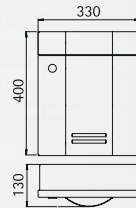

Wall letter-box

made of stainless steel
letter drop and unloading at the front
to be opened to the front
with stainless steel lock and two keys
inclusive mounting material

..0747