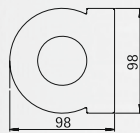

Bell plates and House numbers

0123

456

789

abc

House numbers
0 to 9 and
Letters a, b, c

made of stainless steel
with bolt attachment and
mounting material

Art.-no.		Material
House numbers 0 to 9		
690920	0	stainless steel
690921	1	stainless steel
690922	2	stainless steel
690923	3	stainless steel
690924	4	stainless steel
690925	5	stainless steel
690926	6	stainless steel
690927	7	stainless steel
690928	8	stainless steel
690929	9	stainless steel
Letters a, b, c		
690930	a	stainless steel
690931	b	stainless steel
690932	c	stainless steel