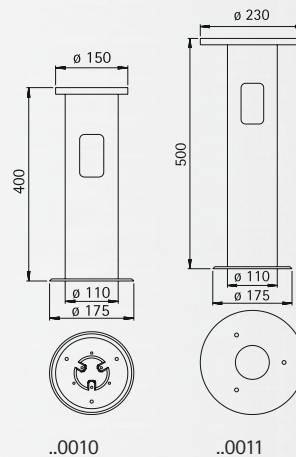

Sunk pedestal

cast aluminium flange for three-screw base fitting

Art.-no.	Hole circles	Colour
690010	ø 40, 60, 85, 120 mm	black
690011	ø 136, 140, 170, 175, 190 mm	black