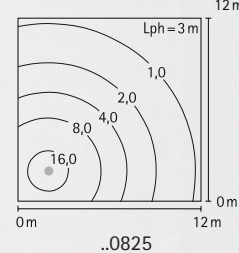

Pole top lamps

Protection class IP 54
for metal halide lamps HIT resp.
high pressure sodium lamps HSE
for pole top $\varnothing = 76$ mm, pole type A
for installation with the bracket ..1008
respectively pole top spreader ..1009,
..1010 cast aluminium, reflector made of
anodised pure aluminium
clear impact resistant plexiglass

- Available on request for further lamps.
- plane roof with apex

Art.-no.	Lamp	Base	Colour
for metal halide lamps HIT			
660816	1 x HIT-CE 70 W	G12	black
660817	1 x HIT-CE 150 W	G12	black
for high pressure sodium lamps			
660824	1 x HSE-E 70 W	E27	black
660825	1 x HSE 100 W	E40	black