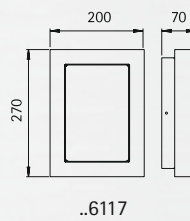

Wall and Ceiling lamp

Protection class IP 44
for tungsten halogen lamps QT-DE
made of stainless steel
with mounting plate made of
cast aluminium
opal coated glass

Stainless steel
lamps

Art.-no.	Lamp	Base	Material
Wall and Ceiling lamp			
696117	1 x QT-DE 12 60 W	R7s	stainless steel

Wall and Ceiling lamps

Protection class IP 54
for fluorescent lamps TC-S
made of stainless steel
with mounting plate
opal coated plane glass