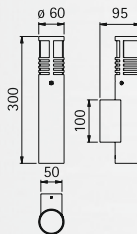

For installation on a wall,  
on a foundation or  
on the sunk pedestal 690010.

..0205

stainless steel  
lamps

..0206

..0208

Foto: DPI Panceleń, Wesel

Stainless steel lamps

Art.-no.	Lamp	Base	Material
<b>Wall lamps</b>			
690204	1 x QT 14 40 W	G9	stainless steel
690205	1 x QT 14 40 W	G9	stainless steel
690206	2 x QT 14 40 W	G9	stainless steel
690208	2 x QT 14 40 W	G9	stainless steel
<b>Pedestal lamp</b>			
690557	1 x QT 14 40 W	G9	stainless steel
<b>Bollard lamp</b>			
692244	1 x QT 14 40 W	G9	stainless steel