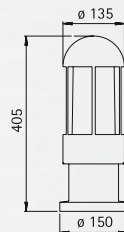

Base- and Bollard lamps

with/without integrated movement detector

Protection class IP 44
for incandescent lamps A 60
cast aluminium
with mounting plate
opal coated glass

For installation on a foundation or on the sunk pedestal 690010.

..0521