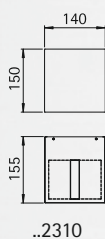

Spotlights

Wall spotlights

with double-sided
light output

Protection class IP 44
for metal halide lamps HIT
with electronic ballast
cast aluminium
with mounting plate
safety glass clear
respectively lens clear
with different light distributions
(small, wide)

- Available on request with one-sided light output.

Art.-no.	Lamp	Base	Colour
small/small			
662309	1 x HIT-TC-CE 35 W	G8,5	black
682309	1 x HIT-TC-CE 35 W	G8,5	white
692309	1 x HIT-TC-CE 35 W	G8,5	silver
small/wide			
662310	1 x HIT-TC-CE 35 W	G8,5	black
682310	1 x HIT-TC-CE 35 W	G8,5	white
692310	1 x HIT-TC-CE 35 W	G8,5	silver
wide/wide			
662311	1 x HIT-TC-CE 35 W	G8,5	black
682311	1 x HIT-TC-CE 35 W	G8,5	white
692311	1 x HIT-TC-CE 35 W	G8,5	silver
662302	1 x HIT-TC-CE 35 W	G8,5	black
682302	1 x HIT-TC-CE 35 W	G8,5	white
692302	1 x HIT-TC-CE 35 W	G8,5	silver