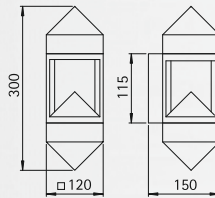

# Aluminium lamps

..0618

..0523

..2016

Wall lamps  
Pedestal lamps  
Bollard lamps

Protection class IP 44  
for tungsten halogen lamps QT-DE  
cast aluminium  
with mounting plate  
borosilicate glass clear