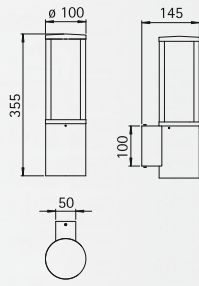

Wall lamps
Pedestal lamp
Bollard lamps

with/without downlight
with/without integra-
ted movement detector

Protection class IP 44
for energy saving lamps TC-DSE
made of stainless steel
with mounting plate
acryl and opal coated glass
For installation on a wall,
on a foundation or
on the sunk pedestal 690010.

..0309