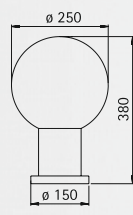

Globe lamps

Globe lamps

..0698

..0633

Wall lamps

Protection class IP 44
for incandescent lamps A 60
cast aluminium
with mounting plate
blown glass clear

- Available with opal coated glass.

Art.-no.	Lamp	Base	Globe	Colour	
660698	1 x A 60 75 W	E27	ø 200	black	
680698	1 x A 60 75 W	E27	ø 200	white	
660633	1 x A 60 75 W	E27	ø 250	black	
680633	1 x A 60 75 W	E27	ø 250	white	

..2003

..0501

Pedestal and Path lamps

Protection class IP 44
for incandescent lamps A 60
cast aluminium
blown glass clear

For installation on a foundation or
on the sunk pedestal 690011.

- Available with opal coated glass.

Art.-no.	Lamp	Base	Globe	Colour	
Pedestal lamps					
660501	1 x A 60 75 W	E27	ø 250	black	
680501	1 x A 60 75 W	E27	ø 250	white	
Path lamps					
662003	1 x A 60 75 W	E27	ø 250	black	
682003	1 x A 60 75 W	E27	ø 250	white	

Pedestal and Bollard lamps

Protection class IP 44
for incandescent lamps A 60
cast aluminium, blown glass clear

with/without integra-
ted movement detector

For installation on a foundation or
on the sunk pedestal 690010.

- Available with opal coated glass.

Art.-no.	Lamp	Base	Globe	Colour	
Pedestal lamps					
660503	1 x A 60 75 W	E27	ø 250	black	
680503	1 x A 60 75 W	E27	ø 250	white	
Bollard lamps					
662012	1 x A 60 75 W	E27	ø 250	black	
682012	1 x A 60 75 W	E27	ø 250	white	
Bollard lamps with movement detector					
662010	1 x A 60 75 W	E27	ø 250	black	
682010	1 x A 60 75 W	E27	ø 250	white	

..2010, ..2012

..0503