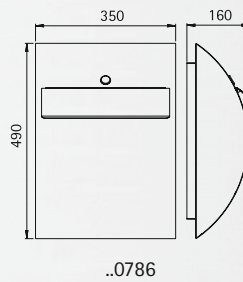

Art.-no.	Material	Deposit slot
Wall letter-box		
690786	stainless steel	260 mm x 45 mm
Newspaper-holder on both sides open		
690757	stainless steel	

Wall letter-box and newspaper-holder

made of stainless steel
letter drop on the top
unloading at the front
to be opened to the front
with stainless steel lock and two keys
inclusive mounting material