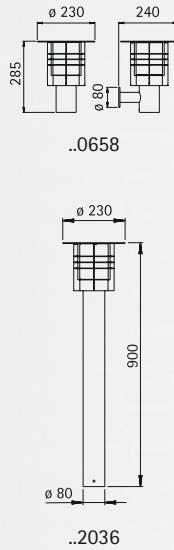

Bicolour lamps

Wall and Bollard lamp

Protection class IP 44
for incandescent lamps A 60
stainless steel with colour: anthracite
opal coated glass

For installation on a wall,
on a foundation or
on the sunk pedestal 690010.

Art.-no.	Lamp	Base	Material/Colour
Wall lamp			
620658	1 x A 60 75 W	E27	st. steel/anthracite
Bollard lamp			
622036	1 x A 60 75 W	E27	st. steel/anthracite

Bicolour lamps