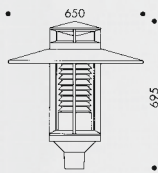

..0813

Art.-no.	Lamp	Base	Colour
660813	2x TC-L 24 W	2G11	black