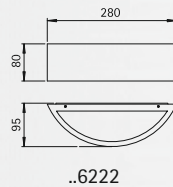

Wall lamps

with double-sided light output

Protection class IP 44
compact fluorescent lamps TC-D
cast aluminium
with mounting plate
opal coated glass

- Available on request with one-sided light output.

Art.-no.	Lamp	Base	Colour
666222	1 x TC-D 18 W	G24d-2	black
686222	1 x TC-D 18 W	G24d-2	white
696222	1 x TC-D 18 W	G24d-2	silver