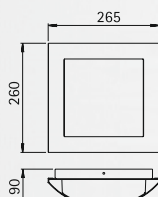

..6193

Art.-no.	Lamp	Base	Material
696193	1 x A 60 75 W	E27	stainless steel