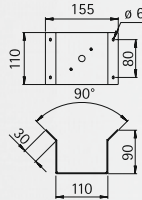

..1004

Corner plates

made of stainless steel

■ further items on request

..1003 appropriate for lamps:

..0211	..0224	..0232	..0238	..0239	..0241
..0243	..0250	..0600	..0627	..0628	..0658
..0687					

Art.-no. Material

691003 stainless steel

..1004 appropriate for lamps:

..0226	..0227	..0229	..0230	..0237	..0601
..0602	..0603	..0620			

Art.-no. Material

691004 stainless steel