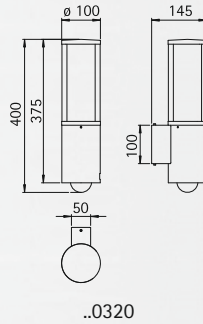

Bicolour lamps

Wall lamps
Pedestal lamp
Bollard lamps

with/without downlight
with/without integra-
ted movement detector

Protection class IP 44
for energy saving lamps TC-DSE
stainless steel with colour: anthracite
with mounting plate
acrylic and opal coated glass
**For installation on a wall,
on a foundation or
on the sunk pedestal 690010.**

Art.-no.	Lamp	Base	Material/Colour	
620311	1 x TC-DSE max. 20 W	E27	st. steel/anthracite	
Wall lamp with movement detector				
620320	1 x TC-DSE max. 20 W	E27	st. steel/anthracite	
Wall lamp with downlight PAR 16 50 W, GU10				
620321	1 x TC-DSE max. 20 W	E27	st. steel/anthracite	
Pedestal lamp				
620545	1 x TC-DSE max. 20 W	E27	st. steel/anthracite	
Bollard lamp (without picture)				
622269	1 x TC-DSE max. 20 W	E27	st. steel/anthracite	
Bollard lamp with movement detector				
622070	1 x TC-DSE max. 20 W	E27	st. steel/anthracite