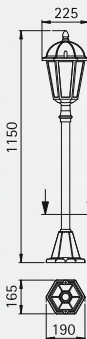

Classic lamps

..1829

..1828

..0549

..4148

..2023

Wall lamps
Pedestal lamps
Path lamps
Pole lamps

Protection class IP 23
for incandescent lamps A 60
cast aluminium
with mounting plate
pole lamps with pole
cathedral glass clear

For installation on a wall,
on a foundation or
on the sunk pedestal 690011.

Art.-no.	Lamp	Base	Colour	
Wall lamps				
601829	1 x A 60 75 W	E27	black-silver	
651829	1 x A 60 75 W	E27	brown-brass	
671829	1 x A 60 75 W	E27	white-gold	
Pedestal lamps				
600549	1 x A 60 75 W	E27	black-silver	
650549	1 x A 60 75 W	E27	brown-brass	
670549	1 x A 60 75 W	E27	white-gold	
Path lamps				
604148	1 x A 60 75 W	E27	black-silver	
654148	1 x A 60 75 W	E27	brown-brass	
674148	1 x A 60 75 W	E27	white-gold	
Pole lamps 3-units				
602023	3 x A 60 75 W	E27	black-silver	
652023	3 x A 60 75 W	E27	brown-brass	
672023	3 x A 60 75 W	E27	white-gold