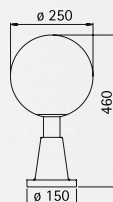

Wall lamps

Protection class IP 44
cast aluminium
with mounting plate
with mounting plate
crystal glass clear

with/without integra-
ted movement detector

- Available with opal coated glass.

Art.-no.	Lamp	Base	Globe	Colour
Wall lamps				
660614	1 x A 60 75 W	E27	ø 250	black
680614	1 x A 60 75 W	E27	ø 250	white
Wall lamps with movement detector				
660613	1 x A 60 75 W	E27	ø 250	black
680613	1 x A 60 75 W	E27	ø 250	white

Wall and
Pedestal lamps

Protection class IP 44
for incandescent lamps A 60
cast aluminium
with mounting plate
crystal glass clear

- Available with opal coated glass.

For installation on a wall, on a
foundation or on the sunk pedestal
690010.

..0538

Art.-no.	Lamp	Base	Globe	Colour
Wall lamps				
660639	1 x A 60 75 W	E27	ø 250	black
680639	1 x A 60 75 W	E27	ø 250	white
Pedestal lamps				
660538	1 x A 60 75 W	E27	ø 250	black
680538	1 x A 60 75 W	E27	ø 250	white