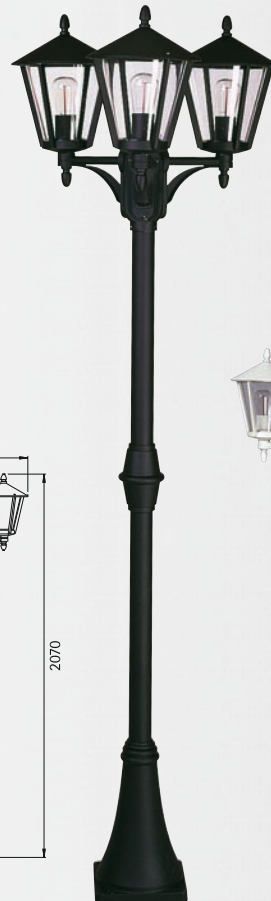

For installation on a wall, on a foundation or on the sunk pedestal 690010 (only ..0529 and ..4129).

Classic lamps

Art.-no.	Lamp	Base	Colour
Wall lamps			
661816	1 x A 60 75 W	E27	black
651816	1 x A 60 75 W	E27	brown-brass
681816	1 x A 60 75 W	E27	white
			
661814	1 x A 60 75 W	E27	black
651814	1 x A 60 75 W	E27	brown-brass
681814	1 x A 60 75 W	E27	white
			
Wall lamps with movement detector			
661815	1 x A 60 75 W	E27	black
651815	1 x A 60 75 W	E27	brown-brass
681815	1 x A 60 75 W	E27	white