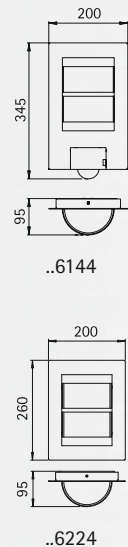

Wall lamps

with/without integrated movement detector

Protection class IP 44
for incandescent lamps A 60
stainless steel with colour: anthracite
with mounting plate made of cast aluminium
opal coated glass

Art.-no.	Lamp	Base	Material/Colour
Wall lamp with movement detector			
626144	1 x A 60 75 W	E27	st. steel/anthracite
Wall lamp			
626224	1 x A 60 75 W	E27	st. steel/anthracite