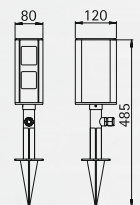

..2104

Socket columns on spike

Protection class IP 44
with 2 respectively 4 shockproof sockets
cast aluminium and aluminium profile
with 2,5 m cable and plug

Art.-no.	Inserts	Colour
662103	2-units	black
662104	4-units	black