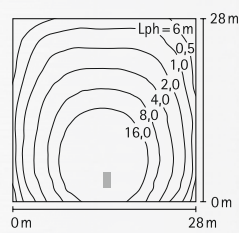

..0895

Art.-no.	Lamp	Base	Colour
Floodlights			
Wall lamps			
660306	1 x HIT-DE/HST-DE 70 W	RX7s	black
660307	1 x HIT-DE/HST-DE 150 W	RX7s	black
1-unit			
660894	1 x HIT-DE/HST-DE 70 W	RX7s	black
660895	1 x HIT-DE/HST-DE 150 W	RX7s	black
2-units			
660300	2 x HIT-DE/HST-DE 70 W	RX7s	black
660301	2 x HIT-DE/HST-DE 150 W	RX7s	black