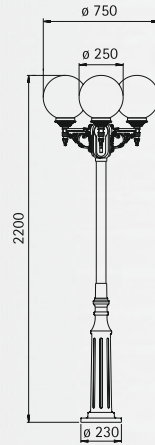

Globe lamps

Globe lamps

..0609

..2014

..2050

..2051

Wall lamps Path lamps Pole lamps

Protection class IP 44
for incandescent lamps A 60
cast aluminium
with mounting plate
pole lamps with pole
opal coated glass

For installation on a wall, on a
foundation or on the sunk pedestal
690011 respectively 690010 (only
..2014).

- Available with blown glass clear.

Art.-no.	Lamp	Base	Globe	Colour	
Wall lamps					
600609	1 x A 60 75 W	E27	ø 250	black-silver	
670609	1 x A 60 75 W	E27	ø 250	white-gold	
Path lamps					
602014	1 x A 60 75 W	E27	ø 250	black-silver	
672014	1 x A 60 75 W	E27	ø 250	white-gold	
Pole lamps 3-units					
602050	3 x A 60 75 W	E27	ø 250	black-silver	
672050	3 x A 60 75 W	E27	ø 250	white-gold	
Pole lamps 4-units					
602051	4 x A 60 75 W	E27	ø 250	black-silver	
672051	4 x A 60 75 W	E27	ø 250	white-gold