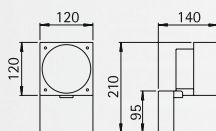

..2166

Art.-no.	Lamp	Base	Colour
662166	1 x QT 14 60 W	G9	black
682166	1 x QT 14 60 W	G9	white
692166	1 x QT 14 60 W	G9	silver