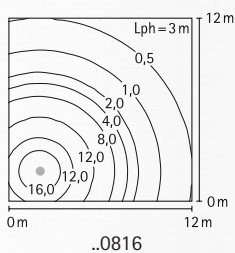

Pole top lamps

Protection class IP 54
for metal halide lamps HIT resp.
high pressure sodium lamps HSE
for pole top $\varnothing = 76$ mm, pole type A
for installation with the bracket ..1008
respectively pole top spreader ..1009,
..1010 cast aluminium, reflector made of
anodised pure aluminium
clear impact resistant plexiglass

- Available on request for further lamps.
- plane roof with apex

Art.-no.	Lamp	Base	Colour
for metal halide lamps HIT			
660816	1 x HIT-CE 70 W	G12	black
660817	1 x HIT-CE 150 W	G12	black
for high pressure sodium lamps			
660824	1 x HSE-E 70 W	E27	black
660825	1 x HSE 100 W	E40	black