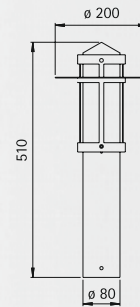

Wall lamp
Pedestal lamp
Bollard lamp

Protection class IP 44
for fluorescent lamps TC-D
made of stainless steel
with mounting plate (except ..0687)
acrylic hollow glass

For installation on a wall,
on a foundation or
on the sunk pedestal 690010.

Art.-no.	Lamp	Base	Material
Wall lamp			
690687	1 x TC-D 18 W	G24d-2	stainless steel
Pedestal lamp			
690551	1 x TC-D 18 W	G24d-2	stainless steel
Bollard lamp			
692219	1 x TC-D 18 W	G24d-2	stainless steel

..0551

Stainless steel lamps