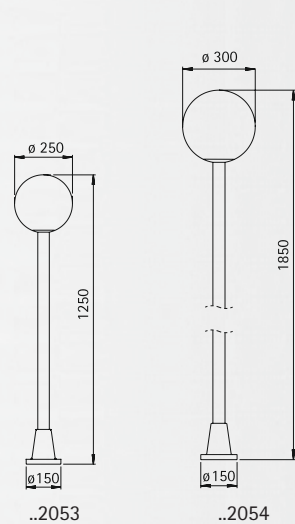

Path- and Pole lamps

Protection class IP 44
for incandescent lamps A 60
cast aluminium
pole lamps with pole
crystal glass clear

■ Available with opal coated glass.

For installation on a foundation or on the sunk pedestal 690010.

Art.-no.	Lamp	Base	Globe	Colour
Path lamps				
662053	1 x A 60 75 W	E27	ø 250	black
682053	1 x A 60 75 W	E27	ø 250	white
Pole lamps				
662054	1 x A 60 75 W	E27	ø 300	black
682054	1 x A 60 75 W	E27	ø 300	white

Poles made of aluminium for pole top lamps

Length 2000 – 3000 mm
pole top ø = 60 mm
For installation on a foundation or on the sunk pedestal 690011.
Sunk pedestal and junction box for all poles.

Art.-no.	H	D1	D2	Colour
690012	2000	60	110	black
690013	2500	60	110	black
690014	3000	60	110	black

Sunk pedestal	depth	drill holes
690011	500	ø 136 / 140 / 170 / 175 / 190

Junction box
690036