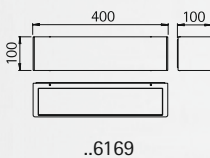

Art.-no.	Lamp	Base	Colour
for tungsten halogen lamps			
666167	1 x QT 14 60 W	G9	black
686167	1 x QT 14 60 W	G9	white
696167	1 x QT 14 60 W	G9	silver
for compact fluorescent lamps			
666168	1 x TC-D 26 W	G24d-3	black
686168	1 x TC-D 26 W	G24d-3	white
696168	1 x TC-D 26 W	G24d-3	silver
666169	2 x TC-D 18 W	G24d-2	black
686169	2 x TC-D 18 W	G24d-2	white
696169	2 x TC-D 18 W	G24d-2	silver

Aluminium
lamps