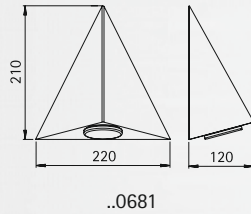

Aluminium lamps

Aluminium lamps

Wall lamps

Protection class IP 43
for pressed glass reflector lamps PAR 20
cast aluminium
with mounting plate
blown glass clear

Art.-no.	Lamp	Base	Colour
660681	1 x PAR 20 50 W	E27	black
680681	1 x PAR 20 50 W	E27	white
690681	1 x PAR 20 50 W	E27	silver