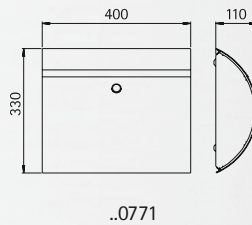

Wall letter-box and newspaper-holder

made of stainless steel
letter drop on the top
unloading at the front
to be opened to the front
with stainless steel lock and two keys
inclusive mounting material