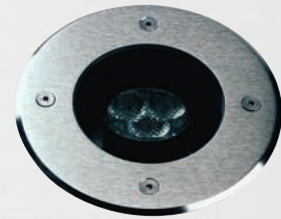

In-ground luminaires

Art.-no.	Lamp	Material
692175	1 x Power-LED 4,5 W	stainless steel

Ground recessed spotlight

30° slewable

Protection class IP 67 for tungsten halogen lamps QT 14 symmetrical and asymmetrical light distribution possible installation housing made of cast aluminium cover made of stainless steel reflector made of anodised pure aluminium safety glass clear insert hole: $\varnothing$ 130 mm x 130 mm surface temperature max. 120 °C loading max. 1000 kg

Distance [m]	$\varnothing$ Cube [m]	Illumination [lx]
3,0	1,81	171
2,0	1,21	385
1,0	0,60	1541