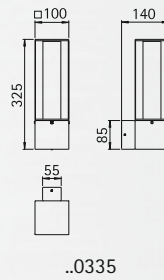

Stainless steel lamps