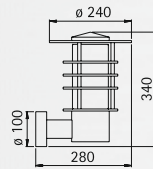

Aluminium lamps

..0697

Wall and Bollard lamps

Protection class IP 44
for incandescent lamps A 60
cast aluminium
with mounting plate
opal coated glass

For installation on a wall,
on a foundation or
on the sunk pedestal 690010.