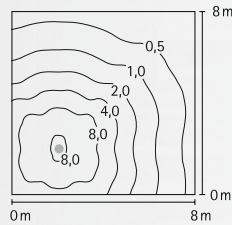

Object lamps

Object lamps

..2204

Bollard lamp

Protection class IP 54
for fluorescent lamps TC-L
cast aluminium
reflector made of anodised pure aluminium
clear impact resistant plexiglass

For installation on a foundation or on the sunk pedestal 690010.

Art.-no.	Lamp	Base	Colour
Bollard lamp			
662204	1 x TC-L 24 W	2G11	black