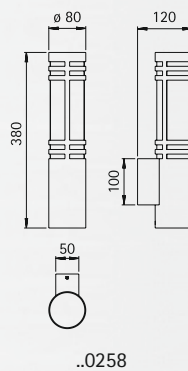

Stainless steel lamps

Wall lamps
Pedestal lamp
Bollard lamp

Protection class IP 44
for energy saving lamps TC-DSE
made of stainless steel
with mounting plate made of
cast aluminium
opal coated glass

For installation on a wall,
on a foundation or
on the sunk pedestal 690010.

Art.-no.	Lamp	Base	Material	
Wall lamps				
690251	1 x TC-DSE max. 20 W	E27	stainless steel	
690258	1 x TC-DSE max. 20 W	E27	stainless steel	
Pedestal lamp				
690559	1 x TC-DSE max. 20 W	E27	stainless steel	
Bollard lamp				
692068	1 x TC-DSE max. 20 W	E27	stainless steel