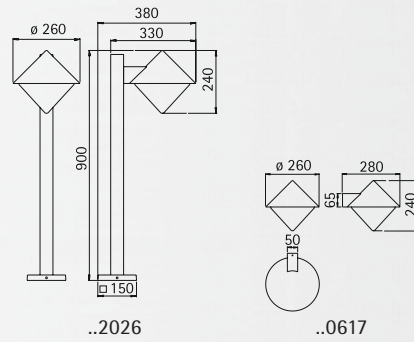

Wall and Path lamps

Protection class IP 44
for incandescent lamps A 60
cast aluminium, with mounting plate
opal coated glass

For installation on a wall, on a foundation or on the sunk pedestal 690010.

Art.-no.	Lamp	Base	Colour
Wall lamps			
660617	1 x A 60 75 W	E27	black
680617	1 x A 60 75 W	E27	white
690617	1 x A 60 75 W	E27	silver

Path lamps			
662026	1 x A 60 75 W	E27	black
682026	1 x A 60 75 W	E27	white
692026	1 x A 60 75 W	E27	silver

Wall lamps			
660222	1 x A 60 75 W	E27	black
680222	1 x A 60 75 W	E27	white
690222	1 x A 60 75 W	E27	silver

Path lamps			
662247	1 x A 60 75 W	E27	black
682247	1 x A 60 75 W	E27	white
692247	1 x A 60 75 W	E27	silver

Aluminium lamps

Wall and Path lamps

Protection class IP 44
for incandescent lamps A 60
cast aluminium
with mounting plate
opal coated glass

with/without integrated movement detector

For installation on a wall,
on a foundation or
on the sunk pedestal 690010.

Art.-no.	Lamp	Base	Colour
Wall lamps			
660645	1 x A 60 75 W	E27	black
680645	1 x A 60 75 W	E27	white
690645	1 x A 60 75 W	E27	silver

Wall lamps with movement detector			
660646	1 x A 60 75 W	E27	black
680646	1 x A 60 75 W	E27	white
690646	1 x A 60 75 W	E27	silver

Path lamps			
662008	1 x A 60 75 W	E27	black
682008	1 x A 60 75 W	E27	white
692008	1 x A 60 75 W	E27	silver