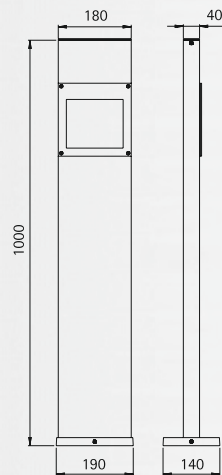

Wall recessed floodlight

Protection class IP 44
for metal halide lamps HIT resp.
compact fluorescent lamps TC-TEL
stainless steel
reflector made of anodised pure
aluminium
patterned safety glass
insert hole:
..0262 182 x 182 x 85 mm
..0264 270 x 270 x 105 mm

..0264 with electronic ballast

Art.-no.	Lamp	Base	Material
for metal halide lamps HIT			
690262	1 x HIT-TC-CE 35 W	G8,5	stainless steel
for compact fluorescent lamps TC-TEL			
690264	1 x TC-TEL 32 W	GX24q-3	stainless steel

Bollard floodlight

Protection class IP 44
for metal halide lamps
with electronic ballast
aluminium and stainless steel
reflector made of anodised pure
aluminium
patterned safety glass

For installation on a foundation or
on the sunk pedestal 690011.

- Available on request for tungsten halogen lamps.

..2271

Art.-no.	Lamp	Base	Material/Colour
622271	1 x HIT-TC-CE 35 W	G8,5	st. steel / anthracite