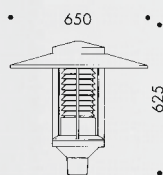

..0810

Art.-no.	Lamp	Base	Colour
660810	2x TC-L 24 W	2G11	black