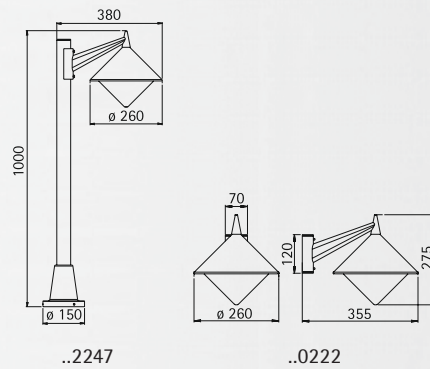

Wall and Path lamps

Protection class IP 44
for incandescent lamps A 60
cast aluminium, with mounting plate
opal coated glass

For installation on a wall, on a foundation or on the sunk pedestal 690010.

Art.-no.	Lamp	Base	Colour
Wall lamps			
660617	1 x A 60 75 W	E27	black
680617	1 x A 60 75 W	E27	white
690617	1 x A 60 75 W	E27	silver

Path lamps			
662026	1 x A 60 75 W	E27	black
682026	1 x A 60 75 W	E27	white
692026	1 x A 60 75 W	E27	silver

Wall lamps			
660222	1 x A 60 75 W	E27	black
680222	1 x A 60 75 W	E27	white
690222	1 x A 60 75 W	E27	silver

Path lamps			
662247	1 x A 60 75 W	E27	black
682247	1 x A 60 75 W	E27	white
692247	1 x A 60 75 W	E27	silver

Aluminium lamps

Wall and Path lamps

Protection class IP 44
for incandescent lamps A 60
cast aluminium
with mounting plate
opal coated glass

with/without integrated movement detector

For installation on a wall,
on a foundation or
on the sunk pedestal 690010.

Art.-no.	Lamp	Base	Colour
Wall lamps			
660645	1 x A 60 75 W	E27	black
680645	1 x A 60 75 W	E27	white
690645	1 x A 60 75 W	E27	silver

Wall lamps with movement detector			
660646	1 x A 60 75 W	E27	black
680646	1 x A 60 75 W	E27	white
690646	1 x A 60 75 W	E27	silver

Path lamps			
662008	1 x A 60 75 W	E27	black
682008	1 x A 60 75 W	E27	white
692008	1 x A 60 75 W	E27	silver