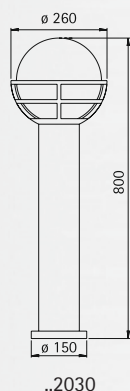

Art.-no.	Lamp	Base	Globe	Colour	
Wall lamps					
660612	1 x A 60 75 W	E27	ø 230	black	
680612	1 x A 60 75 W	E27	ø 230	white	
Pedestal lamps					
660520	1 x A 60 75 W	E27	ø 230	black	
680520	1 x A 60 75 W	E27	ø 230	white	
Bollard lamps					
662030	1 x A 60 75 W	E27	ø 230	black	
682030	1 x A 60 75 W	E27	ø 230	white