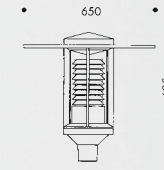

■ plane roof with flat apex

Art.-no.	Lamp	Base	Colour
1-unit			
660837	2x TC-L 24 W	2G11	black