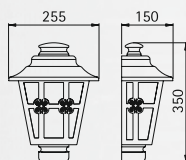

Classic lamps

Wall lamps
Pedestal lamps
Path lamps

Protection class IP 23
for incandescent lamps A 60
cast aluminium
with mounting plate
cathedral glass clear

For installation on a wall,
on a foundation or
on the sunk pedestal 690011.

..3227

Art.-no.	Lamp	Base	Colour	
Wall lamps				
601805	1 x A 60 75 W	E27	black-silver	
651805	1 x A 60 75 W	E27	brown-brass	
671805	1 x A 60 75 W	E27	white-gold	
Pedestal lamps				
601804	1 x A 60 75 W	E27	black-silver	
651804	1 x A 60 75 W	E27	brown-brass	
671804	1 x A 60 75 W	E27	white-gold	
Path lamps				
604136	1 x A 60 75 W	E27	black-silver	
654136	1 x A 60 75 W	E27	brown-brass	
674136	1 x A 60 75 W	E27	white-gold