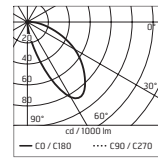

Alfia / Transparent Glass

820100
QT 32 100W E27

820900
TC-D 26W G24d-3

826100
TC-DEL 26W G24q-3
Electronic ballast

823500
HIT-CE 35W G12

827100
HIT-CE 70W G12

822900
HIT-DE 70W Rx7s