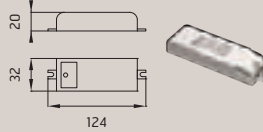

87
POWER SUPPLY 10W/110÷240V - 24V d.c.
IP20 CLASS II SELV EQ.