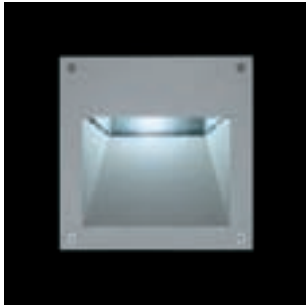

Alfia / Transparent Glass

820100
QT 32 100W E27

820900
TC-D 26W G24d-3

826100
TC-DEL 26W G24q-3
Electronic ballast

823500
HIT-CE 35W G12

827100
HIT-CE 70W G12

822900
HIT-DE 70W Rx7s