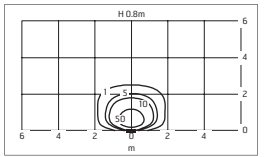

Alfia / Transparent Glass

820100
QT 32 100W E27

820900
TC-D 26W G24d-3

826100
TC-DEL 26W G24q-3
Electronic ballast

823500
HIT-CE 35W G12

827100
HIT-CE 70W G12

822900
HIT-DE 70W Rx7s