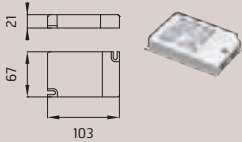

144
POWER SUPPLY 17W/110÷240V - 24V d.c.
(15W@110V) IP20 CLASS II SELV EQ.