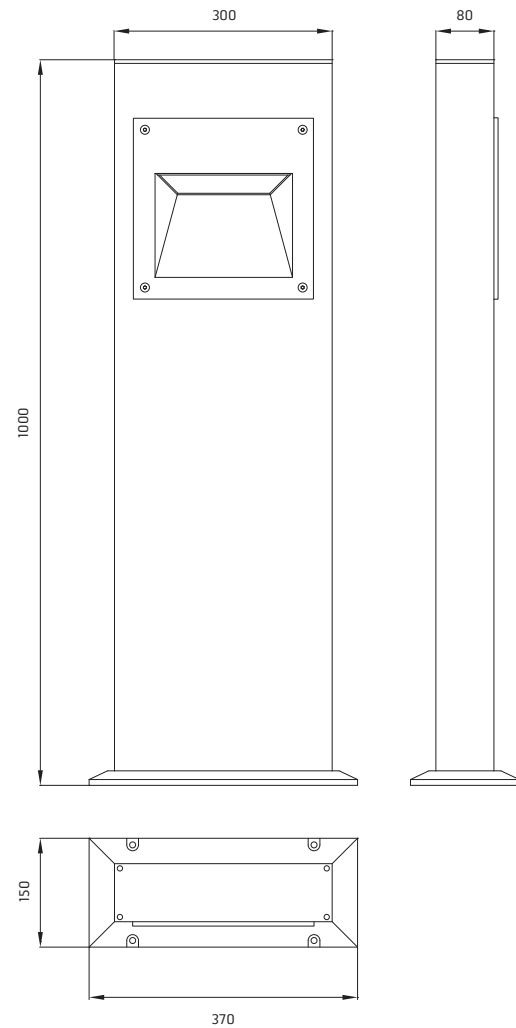

Alfia on post

Versions:

Diffuser: transparent glass

Light emission:

unidirectional: one lateral emission

100W QT32 E27 halogen lamp

26W TC-D G24d-3 or 26W TC-DEL G24q-3 compact fluorescent lamp

35W HIT-CE G12 metal halide lamp

70W HIT-DE Rx7s metal halide lamp

Rectangular section: 300x80mm

Height: 1000mm

Base: 370x150mm

Protection Rating: IP54

In compliance with EN 60598-1 standards

Class of insulation: mains: I

Installation: Wiring through two M20 plastic cable glands (Ø13mm cables).

IP54

Dimensions

Bollard light

The fitting is equipped with 2 cable input.

Protection against impact.
IK 08 - 5,00 joule