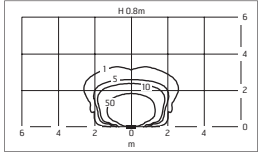

Alfia / Transparent Glass

820100
QT 32 100W E27

820900
TC-D 26W G24d-3

826100
TC-DEL 26W G24q-3
Electronic ballast

823500
HIT-CE 35W G12

827100
HIT-CE 70W G12

822900
HIT-DE 70W Rx7s