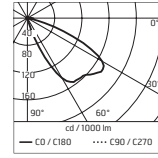

Alfia / Transparent Glass

820100
QT 32 100W E27

820900
TC-D 26W G24d-3

826100
TC-DEL 26W G24q-3
Electronic ballast

823500
HIT-CE 35W G12

827100
HIT-CE 70W G12

822900
HIT-DE 70W Rx7s