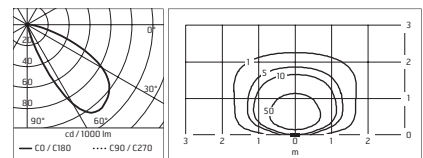

Alfia on post / Transparent Glass - Unidirectional

820164
QT 32 100W E27

820964
TC-D 26W G24d-3

826164
TC-DEL 26W G24q-3
Electronic ballast

823564
HIT-CE 35W G12

822964
HIT-DE 70W Rx7s