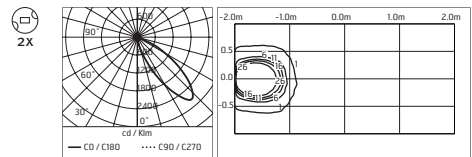

816800
COOL WHITE LEDs
2x1W/100÷240V
Electronic power supply included