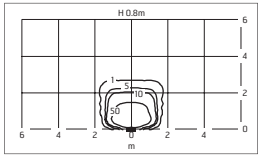

Alfia / Transparent Glass

820100
QT 32 100W E27

820900
TC-D 26W G24d-3

826100
TC-DEL 26W G24q-3
Electronic ballast

823500
HIT-CE 35W G12

827100
HIT-CE 70W G12

822900
HIT-DE 70W Rx7s