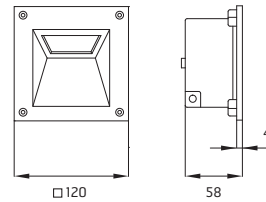

MiniAlfia

Versions:

Diffuser: transparent glass

40W QT14 G9 halogen lamp

2x1W LEDs module (cool white 6000K, natural white 4000K, warm white 3000K). 100÷240V power supply included

2x1W LEDs module (cool white 6000K, natural white 4000K, warm white 3000K). 24Vd.c. remote power supply (parallel connection allowed)

Square frame: 120mm side

Recessing depth (including box for installation): 60mm

Protection Rating: IP54;

In compliance with EN 60598-1 standards

Class of insulation: mains: I, LED: II, III

Installation: wiring through two rubber cable holder. Outdoor use requires suitable flexible cables assuring the watertightness of the cable gland. Installation requires a dedicated box for installation (to be ordered separately).

IP54 CE

Dimensions

Recessed wall fitting.

The fitting is equipped with 2 cable input.

The feeding transformer (230V/24V) for low voltage must be installed on remote position

Protection against impact.
IK 08 - 5,00 joule