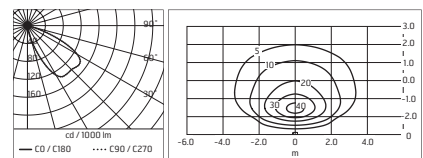

Alfia on post / Transparent Glass - Unidirectional

820164
QT 32 100W E27

820964
TC-D 26W G24d-3

826164
TC-DEL 26W G24q-3
Electronic ballast

823564
HIT-CE 35W G12

822964
HIT-DE 70W Rx7s