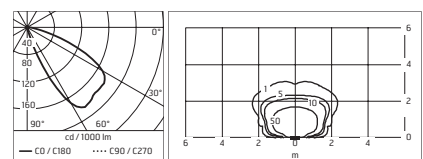

Alfia on post / Transparent Glass - Unidirectional

820164
QT 32 100W E27

820964
TC-D 26W G24d-3

826164
TC-DEL 26W G24q-3
Electronic ballast

823564
HIT-CE 35W G12

822964
HIT-DE 70W Rx7s