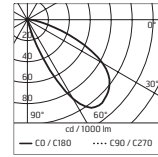

Alfia / Transparent Glass

820100
QT 32 100W E27

820900
TC-D 26W G24d-3

826100
TC-DEL 26W G24q-3
Electronic ballast

823500
HIT-CE 35W G12

827100
HIT-CE 70W G12

822900
HIT-DE 70W Rx7s