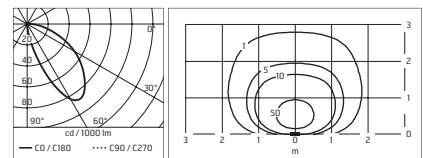

Alfia on post / Transparent Glass - Unidirectional

820164
QT 32 100W E27

820964
TC-D 26W G24d-3

826164
TC-DEL 26W G24q-3
Electronic ballast

823564
HIT-CE 35W G12

822964
HIT-DE 70W Rx7s