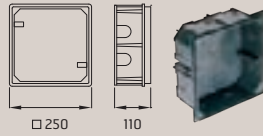

60
BOX FOR INSTALLATION
250 x 250 H 110mm