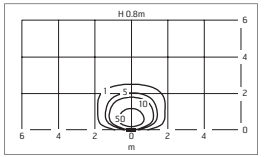

Alfia / Transparent Glass

820100
QT 32 100W E27

820900
TC-D 26W G24d-3

826100
TC-DEL 26W G24q-3
Electronic ballast

823500
HIT-CE 35W G12

827100
HIT-CE 70W G12

822900
HIT-DE 70W Rx7s