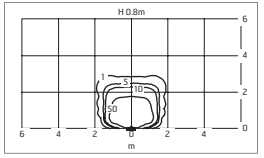

Alfia / Transparent Glass

820100
QT 32 100W E27

820900
TC-D 26W G24d-3

826100
TC-DEL 26W G24q-3
Electronic ballast

823500
HIT-CE 35W G12

827100
HIT-CE 70W G12

822900
HIT-DE 70W Rx7s