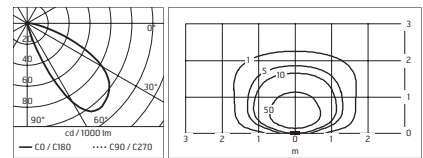

Alfia on post / Transparent Glass - Unidirectional

820164
QT 32 100W E27

820964
TC-D 26W G24d-3

826164
TC-DEL 26W G24q-3
Electronic ballast

823564
HIT-CE 35W G12

822964
HIT-DE 70W Rx7s