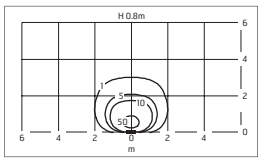

Alfia / Transparent Glass

820100
QT 32 100W E27

820900
TC-D 26W G24d-3

826100
TC-DEL 26W G24q-3
Electronic ballast

823500
HIT-CE 35W G12

827100
HIT-CE 70W G12

822900
HIT-DE 70W Rx7s