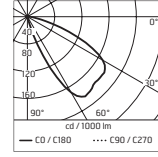

Alfia / Transparent Glass

820100
QT 32 100W E27

820900
TC-D 26W G24d-3

826100
TC-DEL 26W G24q-3
Electronic ballast

823500
HIT-CE 35W G12

827100
HIT-CE 70W G12

822900
HIT-DE 70W Rx7s