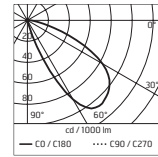

Alfia / Transparent Glass

820100
QT 32 100W E27

820900
TC-D 26W G24d-3

826100
TC-DEL 26W G24q-3
Electronic ballast

823500
HIT-CE 35W G12

827100
HIT-CE 70W G12

822900
HIT-DE 70W Rx7s