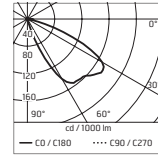

Alfia / Transparent Glass

820100
QT 32 100W E27

820900
TC-D 26W G24d-3

826100
TC-DEL 26W G24q-3
Electronic ballast

823500
HIT-CE 35W G12

827100
HIT-CE 70W G12

822900
HIT-DE 70W Rx7s