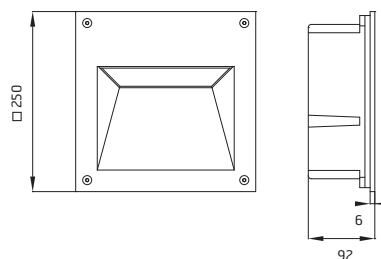

Alfia

Versions:

Diffuser: transparent glass

100W QT32 E27 halogen lamp
26W TC-D G24d-3 or 26W TC-DEL G24q-3 compact fluorescent lamp
35W or 70W HIT G12 metal halide lamp
70W HIT-DE Rx7s metal halide lamp

Square frame: 250mm side
Recessing depth (including box for installation): 110mm

Protection Rating: IP54
In compliance with EN 60598-1 standards
Class of insulation: mains: I

Installation: wiring through two M16 plastic cable glands ($\varnothing < 10$ mm cables). Outdoor use requires suitable flexible cables assuring the watertightness of the cable gland. Installation requires a dedicated "box for installation" (to be ordered separately).

IP54

Dimensions

Recessed wall fitting.

The fitting is equipped with 2 cable input.

Protection against impact.
IK 08 - 5,00 joule