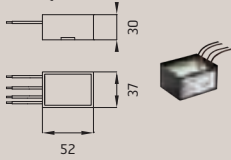

106
POWER SUPPLY DUAL FUNCTION
24Vd.c. 8W 100÷240V
Iout 350mA (6x1W) 100÷240V - IP65 CLASS II
SELV EQ.