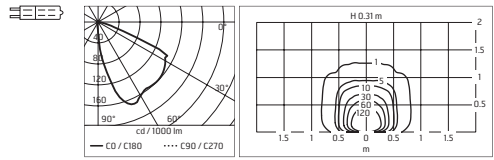

MiniAlfia / Transparent Glass

812700
QT 14.40W/230V G9

MiniAlfia LED / Transparent Glass

816800
COOL WHITE LEDs
2x1W/100÷240V
Electronic power supply included

8121300
NATURAL WHITE LEDs
2x1W/100÷240V
Electronic power supply included

816400
WARM WHITE LEDs
2x1W/100÷240V
Electronic power supply included

8121400
COOL WHITE LEDs
2x1W/24V d.c.
Remote electronic power supply
to be ordered

8121500
NATURAL WHITE LEDs
2x1W/24V d.c.
Remote electronic power supply
to be ordered

8121600
WARM WHITE LEDs
2x1W/24V d.c.
Remote electronic power supply
to be ordered