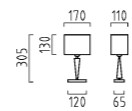

ENNA 1

ENNA 1

blanknickel
Schirm, Chintz weiß
nickel polished
shade, chintz white

E IP20