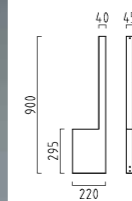

1 x T16, 14 W, G5
A18147.93