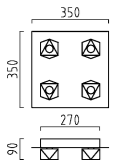

chrome
crystal glass
with micro switch
incl. energy saving lamp QT14, 28 W

E  IP20

1 x QT14, max. 40 W, G9
18/1142.04/4425

1 x QT14, max. 40 W, G9
19/1142.04/4425

4 x QT14, max. 40 W, G9
45/1143.04/4425

1 x QT14, max. 40 W, G9
15/1142.04/4425