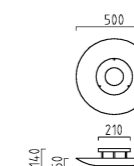

6 x QT14, max. 60 W, G9
65/746.86/4630