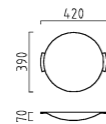

inkl. Energiesparlampe
incl. energy saving lamp
QT-DE12, 160 W
1 x QT-DE12, max. 250 W, R7s
15/386.06/4970