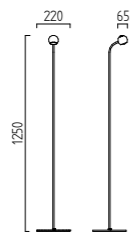

ATARA

ATARA

chrom
Glaslinse klar
mit Entblendungsprismen
mit Touchdimmer

chrome
clear glass lens
with prismatic diffuser
with touchdimmer

LED IP20