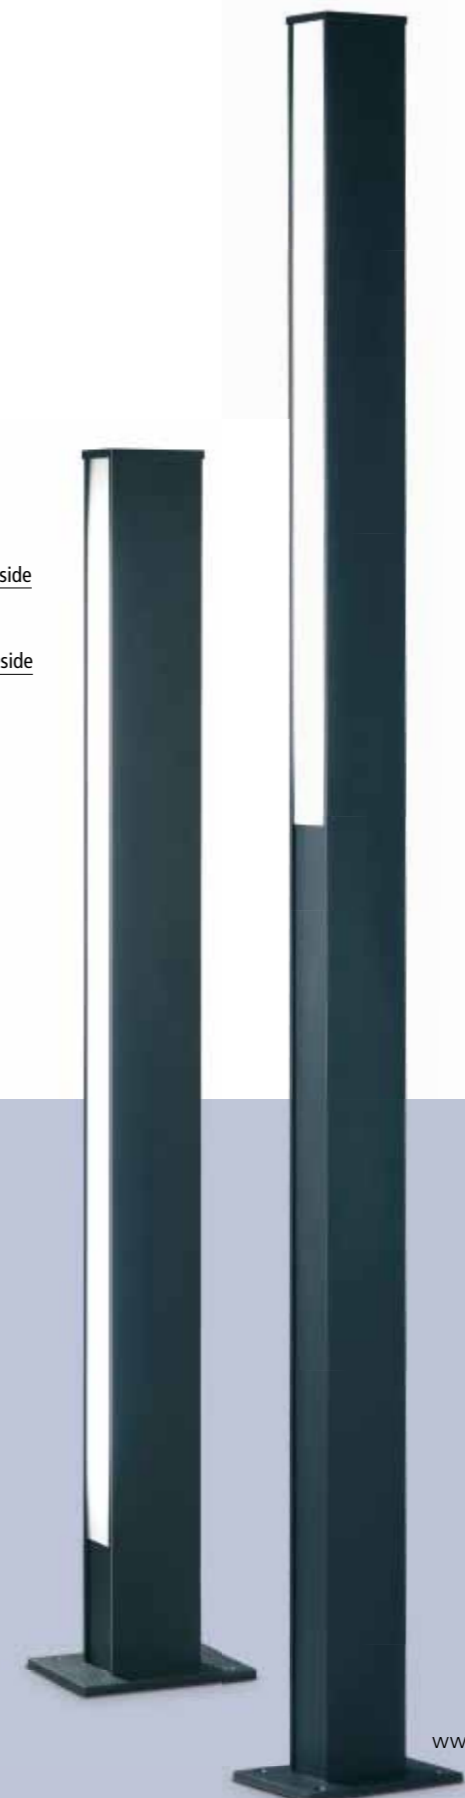

1 x T16, 28 W, G5
Lichtaustritt einseitig
light emission on one-side
A19232.93
Lichtaustritt beidseitig
light emission on two-side
A19117.93

1 x T16, 21 W, G5
Lichtaustritt einseitig
light emission on one-side
A19233.93
Lichtaustritt beidseitig
light emission on two-side
A19118.93

Zubehör für Bodenbefestigung
accessories for floor assembly
Seite / page 246