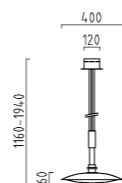

E   IP20

3 x QT12, max. 35 W, 12 V, GY 6,35 +
1 x QT9, max. 5 W, 12 V, G4

mattmessing - blankmessing
brass mat - brass polished

46/500.11/4380

mattnickel - chrom
nickel mat - chrome

46/500.27/4380

MELLA

MELLA