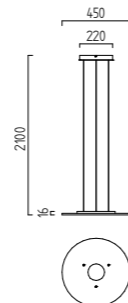

27 W, LED warm weiß / warm white
ca. 3000 K, 2430 Lumen
96/1315.86/5090