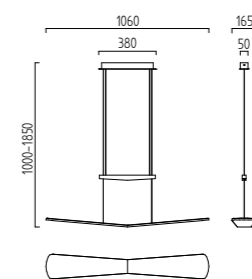

GENT

edelstahl - finish
Acrylglas satiniert
höhenverstellbar
mit Betriebsgerät dimmbar

stainless steel - finish
acrylic glass satinised
height adjustable
electronic control gear dimmable

LED IP20

LED auswechselbar / replaceable

30 W, LED warm weiß / warm white
ca. 3000 K, 2700 Lumen
106/1326.86/5095