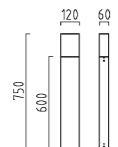

Farbe silbergrau / colour silver grey
A19038.46

Farbe schwarz matt / colour black mat
A19038.98

Zubehör für Bodenbefestigung
accessories for floor assembly
Seite / page 246