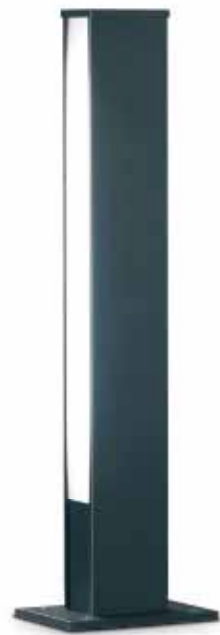

TENDO 44

TENDO 44

aluminium
Farbe graphit, ähnlich DB 703
Acryl satiniert
mit EVG

aluminium
colour graphite, similar to DB 703
acrylic satinised
with electronic ballast

E IP55

1 x T16, 14 W, G5
Lichtaustritt einseitig
light emission on one-side
A19230.93
Lichtaustritt beidseitig
light emission on two-side
A19115.93

1 x T16, 21 W, G5
Lichtaustritt einseitig
light emission on one-side
A19231.93
Lichtaustritt beidseitig
light emission on two-side
A19116.93