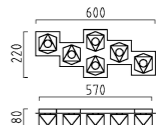

6 x QT14, max. 40 W, G9
65/1142.04/4425