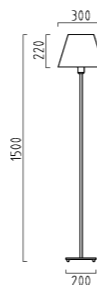

1 x E27, max. 60 W
17/994.06/9222