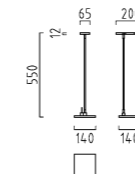

6 W, LED warm weiß / warm white
ca. 3000 K, 400 Lumen
19/1224.04