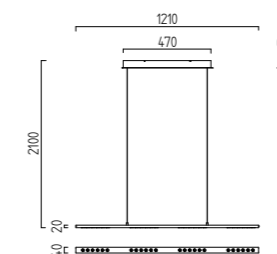

24 W, LED warm weiß / warm white
ca. 3000 K, 2076 Lumen

weiß
white

246/1330.08*
246/1330.08DIM**

chrom - aluminium matt
chrome - aluminium mat

246/1330.40*
246/1330.40DIM**