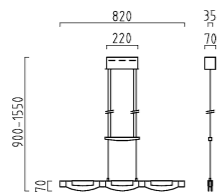

aluminium anodised
glass satinised
height adjustable
incl. lamps and
electronic transformer

QT9 IP20

6 x QT9, max. 20 W, 12 V, G4
66/1152.25/4400

8 x QT9, max. 20 W, 12 V, G4
86/1152.25/4400

JANA

JANA
 edelstahl - finish
 Glas teilsatiniert
 stainless steel - finish
 glass partially satinised