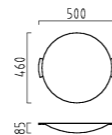

inkl. Energiesparlampe
incl. energy saving lamp
QT-DE12, 160 W
1 x QT-DE12, max. 250 W, R7s
15/486.06/4969