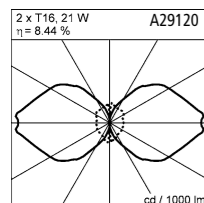

2 x T16, 14 W, G5
A29119.93