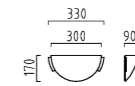

inkl. Energiesparlampe
incl. energy saving lamp
QT-DE12, 80 W
1 x QT-DE12, max. 100 W, L 74,9 mm, R7s
18/486.06/4972