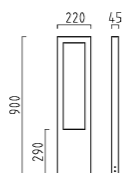

Zubehör für Bodenbefestigung
accessories for floor assembly
Seite / page 246