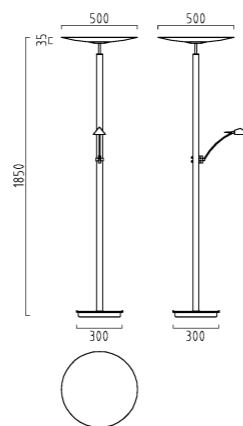

nickel mat - chrome
 glass satinised
 with push-button dimmer
 reading light rotatable and tiltable
 incl. energy saving lamp
 QT-DE12, 230 W +
 lamp QT9, 35 W

1 x QT-DE12, max. 300 W, R7s +
 1 x QT9, max. 35 W, 12 V, G4
27/400.27/4612