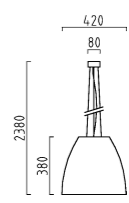

36 W, LED warm weiß / warm white
 ca. 3000 K, 2430 Lumen
126/1316.86/5100

LANA

LANA
edelstahl - finish
stainless steel - finish
1 x E27, max. 100 W

E IP20

Dekorglas graphit - gold
decorative glass graphite - gold
16/975.86/4431