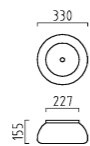

LINA

LINA
edelstahl - finish
Opalglas satiniert
inkl. Energiesparlampen QT14, 33 W
stainless steel - finish
opal glass satinised
incl. energy saving lamps QT14, 33 W

E IP20
QT14

4 x QT14, max. 40 W, G9
45/822.86/4096