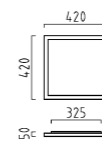

28 W, LED warm weiß / warm white
ca. 3000 K, 2000 Lumen

weiß
white

15/1229.08

edelstahl - finish
stainless steel - finish
15/1229.86