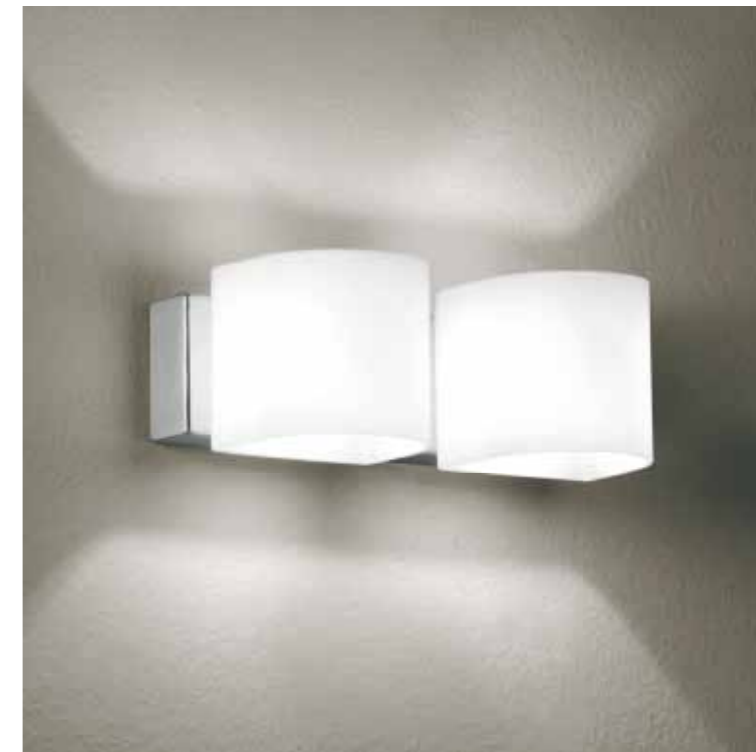

1 x QT14, max. 40 W, G9
18/1141.06/4592

2 x QT14, max. 40 W, G9
28/1141.06/4592

LINA

LINA
 edelstahl - finish
 Opalglas satiniert
 inkl. Energiesparlampen QT14, 33 W
 stainless steel - finish
 opal glass satinised
 incl. energy saving lamps QT14, 33 W