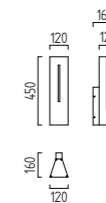

aluminium
colour graphite, similar to DB 703
acrylic satinised
with electronic ballast

E   IP44

1 x T16, 14 W, G5
A19248.93

1 x T16, 28 W, G5
A19249.93

1 x TC-L, 24 W, 2G11
A18247.93

Zubehör für Bodenbefestigung
accessories for floor assembly
Seite / page 246