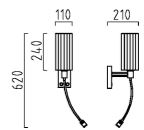

getrennt schaltbar
Leselicht dreh- und schwenkbar
LED mit Betriebsgerät
switchable separately
reading light rotatable and tiltable
LED with electronic control gear

1 x TC-TSE, max. 20 W, E27 +
2 W, LED, warm weiß / warm white
ca. 3000 K, 180 Lumen
28/994.06/9223