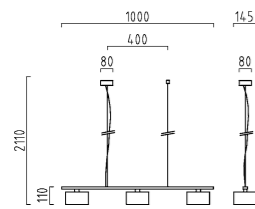

JIM

3 x QT14, max. 60 W, G9
36/827.86/4144

Deckenbefestigung variabel
ceiling mounting variable

mit Dimmer
with dimmer
1 x QT14, max. 60 W, G9
19/828.86/4144