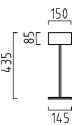

JIM

3 x QT14, max. 60 W, G9
36/827.86/4144

Deckenbefestigung variabel
 ceiling mounting variable

mit Dimmer
 with dimmer
 1 x QT14, max. 60 W, G9
19/828.86/4144

1 x QT14, max. 60 W, G9
18/827.86/4144

mit Dimmer
 with dimmer
 1 x QT14, max. 60 W, G9
19/827.86/4144