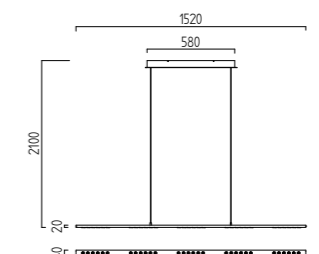

30 W, LED warm weiß / warm white
ca. 3000 K, 2595 Lumen

weiß
white

306/1330.08*
306/1330.08DIM**

chrom - aluminium matt
chrome - aluminium mat

306/1330.40*
306/1330.40DIM**