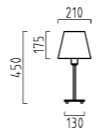

switchable separately
reading light rotatable and tiltable
LED with electronic control gear

1 x E27, max. 60 W +
2 W, LED warm weiß / warm white
ca. 3000 K, 180 Lumen
28/994.06/9220

1 x E27, max. 60 W
19/994.06/9220