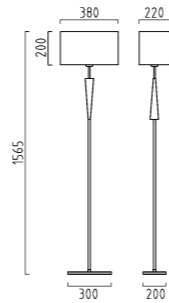

1 x E27, max. 60 W
17/1136.10/9243