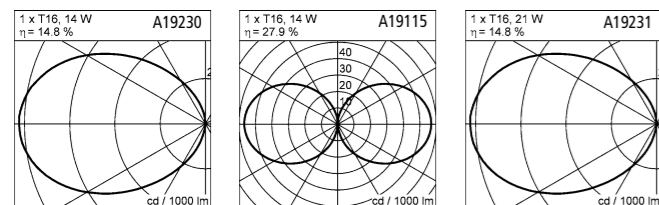

TENDO 44

TENDO 44

aluminium
Farbe graphit, ähnlich DB 703
Acryl satiniert
mit EVG

aluminium
colour graphite, similar to DB 703
acrylic satinised
with electronic ballast

E IP55

1 x T16, 14 W, G5
Lichtaustritt einseitig
light emission on one-side
A19230.93
Lichtaustritt beidseitig
light emission on two-side
A19115.93

1 x T16, 21 W, G5
Lichtaustritt einseitig
light emission on one-side
A19231.93
Lichtaustritt beidseitig
light emission on two-side
A19116.93

1 x T16, 28 W, G5
Lichtaustritt einseitig
light emission on one-side
A19232.93
Lichtaustritt beidseitig
light emission on two-side
A19117.93

1 x T16, 21 W, G5
Lichtaustritt einseitig
light emission on one-side
A19233.93
Lichtaustritt beidseitig
light emission on two-side
A19118.93

Zubehör für Bodenbefestigung
accessories for floor assembly
Seite / page 246