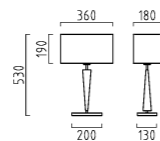

ENNA 1

ENNA 1

blanknickel
Schirm, Chintz weiß
nickel polished
shade, chintz white

E IP20