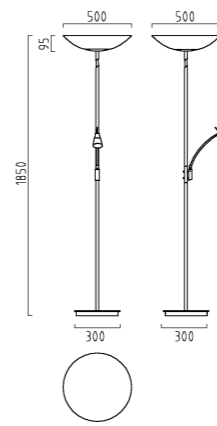

CONA

CONA

mattnickel - chrom
Glas satiniert
mit Tastdimmer
Leselicht dreh- und schwenkbar
inkl. Energiesparlampe
QT-DE12, 230 W +
Leuchtmittel QT9, 35 W

nickel mat - chrome
glass satinised
with push-button dimmer
reading light rotatable and tiltable
incl. energy saving lamp
QT-DE12, 230 W +
lamp QT9, 35 W

1 x QT-DE12, max. 300 W, R7s +
1 x QT9, 35 W, 12 V, G4
27/1133.27/4950