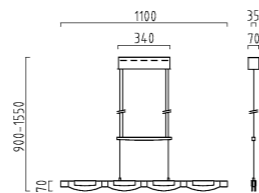

aluminium anodised
glass satinised
height adjustable
incl. lamps and
electronic transformer

QT9 IP20

6 x QT9, max. 20 W, 12 V, G4
66/1152.25/4400

8 x QT9, max. 20 W, 12 V, G4
86/1152.25/4400

JANA

JANA
 edelstahl - finish
 Glas teilsatiniert
 stainless steel - finish
 glass partially satinised