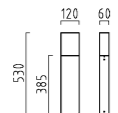

Farbe silbergrau / colour silver grey
A19032.46

Farbe schwarz matt / colour black mat
A19032.98

Farbe silbergrau / colour silver grey
A19035.46

Farbe schwarz matt / colour black mat
A19035.98