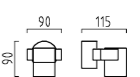

1 x QPAR 51, 35 W, GU10
18/162.25