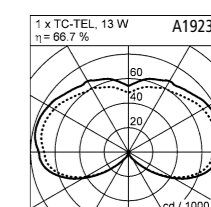

ICELAND 44

Zubehör für Bodenbefestigung
accessories for floor assembly
Seite / page 246

ICELAND 44

aluminium
Acryl opal
mit EVG

aluminium
acrylic opal
with electronic ballast

1 x TC-TEL, 13 W, GX24q-1

Farbe silbergrau / colour silver grey
A19234.46

Farbe schwarz matt / colour black mat
A19234.98

Farbe silbergrau / colour silver grey
A19235.46

Farbe schwarz matt / colour black mat
A19235.98

Farbe silbergrau / colour silver grey
A19236.46

Farbe schwarz matt / colour black mat
A19236.98