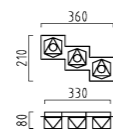

3 x QT14, max. 40 W, G9
35/1142.04/4425