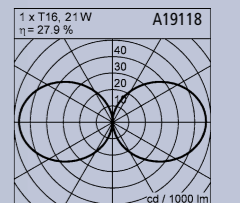

1 x T16, 21 W, G5
Lichtaustritt einseitig
light emission on one-side
A19233.93
Lichtaustritt beidseitig
light emission on two-side
A19118.93