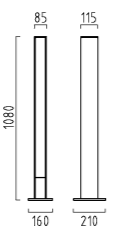

1 x T16, 21 W, G5
Lichtaustritt einseitig
light emission on one-side
A19231.93
Lichtaustritt beidseitig
light emission on two-side
A19116.93