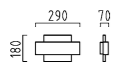

inkl. Energiesparlampe
incl. energy saving lamp
QT-DE12, 80 W

1 x QT-DE12, max. 100 W,
L 74,9 mm, R7s
18/610.86/4106