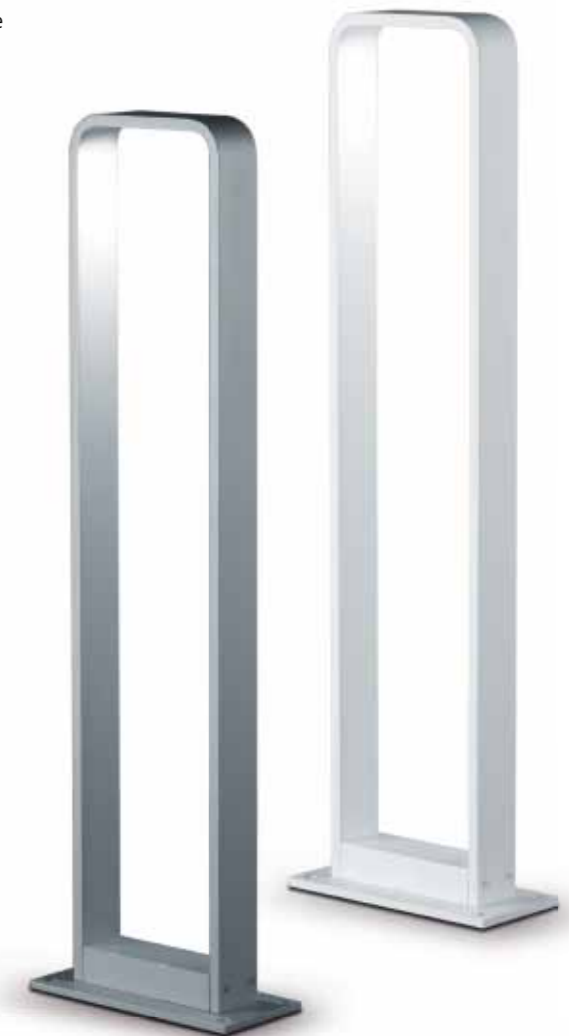

RAIL

massiv aluminium
mit Betriebsgerät
solid aluminium
with electronic control gear

LED IP54

6 W, LED, warm weiß / warm white
ca. 3000 K, 475 Lumen

Farbe mattweiß
colour white mat
A19243.07

Farbe silbergrau
colour silver grey
A19243.46

Farbe graphit, ähnlich DB 703
colour graphite, similar to DB 703
A19243.93

Zubehör für Bodenbefestigung
accessories for floor assembly
Seite / page 246