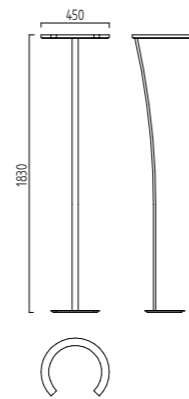

SIMA

SIMA

Acrylglas satiniert
mit Tastdimmer
acrylic glass satinised
with push-button dimmer

LED IP20

LED auswechselbar / replaceable

36 W, LED warm weiß / warm white
ca. 3000 K, 3240 Lumen

edelstahl - finish
stainless steel - finish
107/1314.86

graphit
graphite
107/1314.93