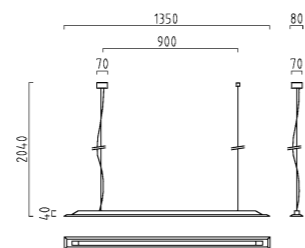

JANA

JANA
edelstahl - finish
Glas teilsatiniert
stainless steel - finish
glass partially satinised

E IP20
QT14

inkl. Energiesparlampen QT14, 20 W
incl. energy saving lamps QT14, 20 W
8 x QT14, max. 25 W, G9
86/708.86/4355