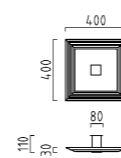

inkl. Energiesparlampen QT14, 33 W
incl. energy saving lamps QT14, 33 W
4 x QT14, max. 40 W, G9
45/708.86/4482