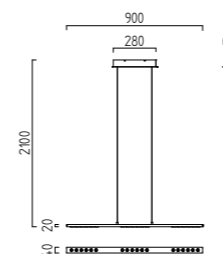

18 W, LED warm weiß / warm white
ca. 3000 K, 1557 Lumen

weiß
white

186/1330.08*
186/1330.08DIM**

chrom - aluminium matt
chrome - aluminium mat

186/1330.40*
186/1330.40DIM**