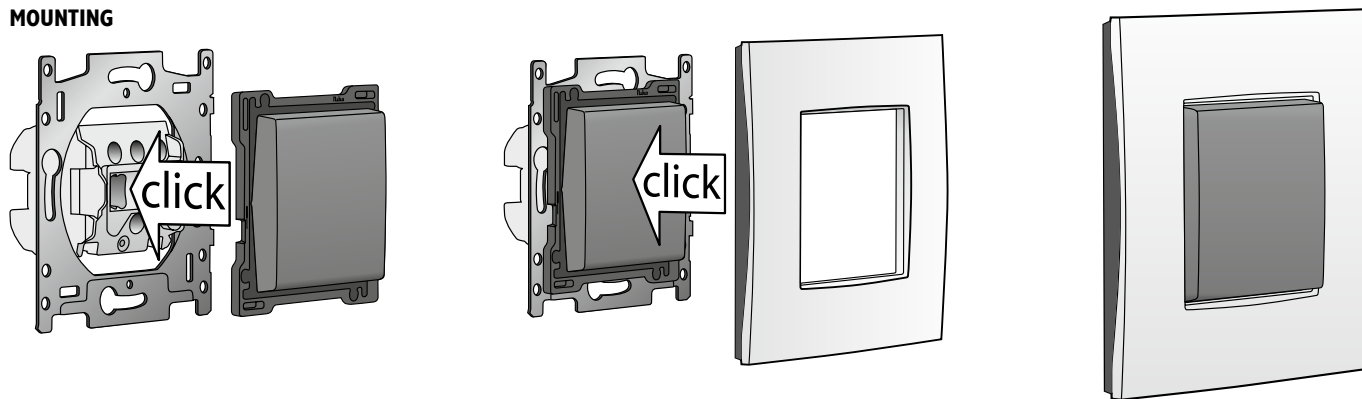

MOUNTING/DEMOUNTING FLUSH SURROUND PLATES

MOUNTING