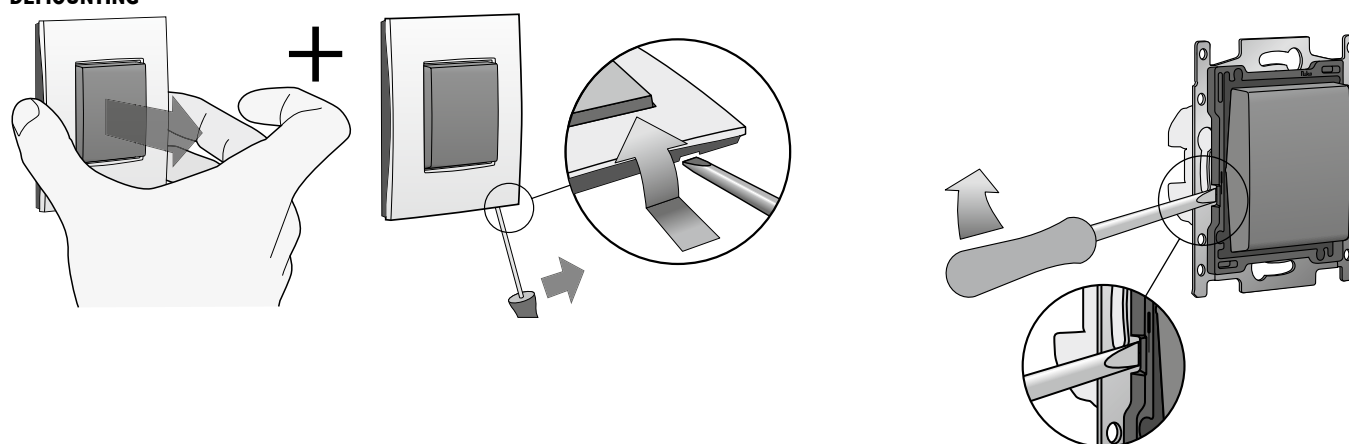

DEMOUNTING