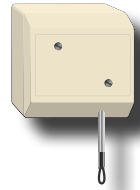

cream

Pack: 10

**Two-pole pull-cord switch**

10A  
250V~

**Complete unit**

**II-332**  
cream  
Pack: 10

**Two-way pull-cord switch**

10A  
250V~

**Complete unit**

**II-336**  
cream  
Pack: 10

**Easy Link mounting plate**

Thermoplast. Suitable for flat trunking systems.

**Simple mounting plate with 2 screwed sleeves****II-751-02**cream  
Pack: 30**Double mounting plate for fixed combinations, with 2 screwed sleeves****II-752-02**cream  
Pack: 30**Mounting plate, 6mm thick**

Thermoset

**Simple mounting plate with 2 screwed sleeves (screws M4 not included)****II-781-02**cream  
Pack: 30**Simple mounting plate with metal cross and 4 screwed sleeves (screws M4 not included)****II-780**cream  
Pack: 30**Double mounting plate for fixed combinations, with 2 screwed sleeves (screws M4 not included)****II-782-02**cream  
Pack: 30**Double mounting plate for fixed combinations, with 4 screwed sleeves (screws M4 not included)****II-782-04**cream  
Pack: 30