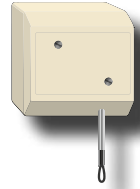

Two-pole pull-cord switch

10A
250V~