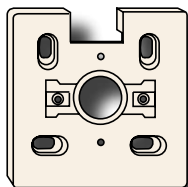

**Complete unit**

**II-336**  
cream  
Pack: 10

**Easy Link mounting plate**

Thermoplast. Suitable for flat trunking systems.

**Simple mounting plate with 2 screwed sleeves****II-751-02**cream  
Pack: 30**Double mounting plate for fixed combinations, with 2 screwed sleeves****II-752-02**cream  
Pack: 30**Mounting plate, 6mm thick**