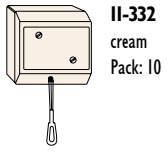

cream

Pack: 10

**Series switch**
 10A  
250V~
**Complete unit for use with Easy Link system****II-315-10**

cream

Pack: 10

**Double two-way switch**
 10A  
250V~
**Complete unit for use with Easy Link system****II-326-10**

cream

Pack: 10

**Two-pole pull-cord switch**

10A  
250V~

**Complete unit**

**II-332**  
cream  
Pack: 10

**Two-way pull-cord switch**

10A  
250V~

**Complete unit**

**II-336**  
cream  
Pack: 10

**Easy Link mounting plate**

Thermoplast. Suitable for flat trunking systems.

**Simple mounting plate with 2 screwed sleeves****II-751-02**cream  
Pack: 30**Double mounting plate for fixed combinations, with 2 screwed sleeves****II-752-02**cream  
Pack: 30**Mounting plate, 6mm thick**