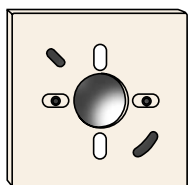

**Complete unit**

**II-336**  
cream  
Pack: 10

**Easy Link mounting plate**

Thermoplast. Suitable for flat trunking systems.

**Simple mounting plate with 2 screwed sleeves****II-751-02**cream  
Pack: 30**Double mounting plate for fixed combinations, with 2 screwed sleeves****II-752-02**cream  
Pack: 30**Mounting plate, 6mm thick**