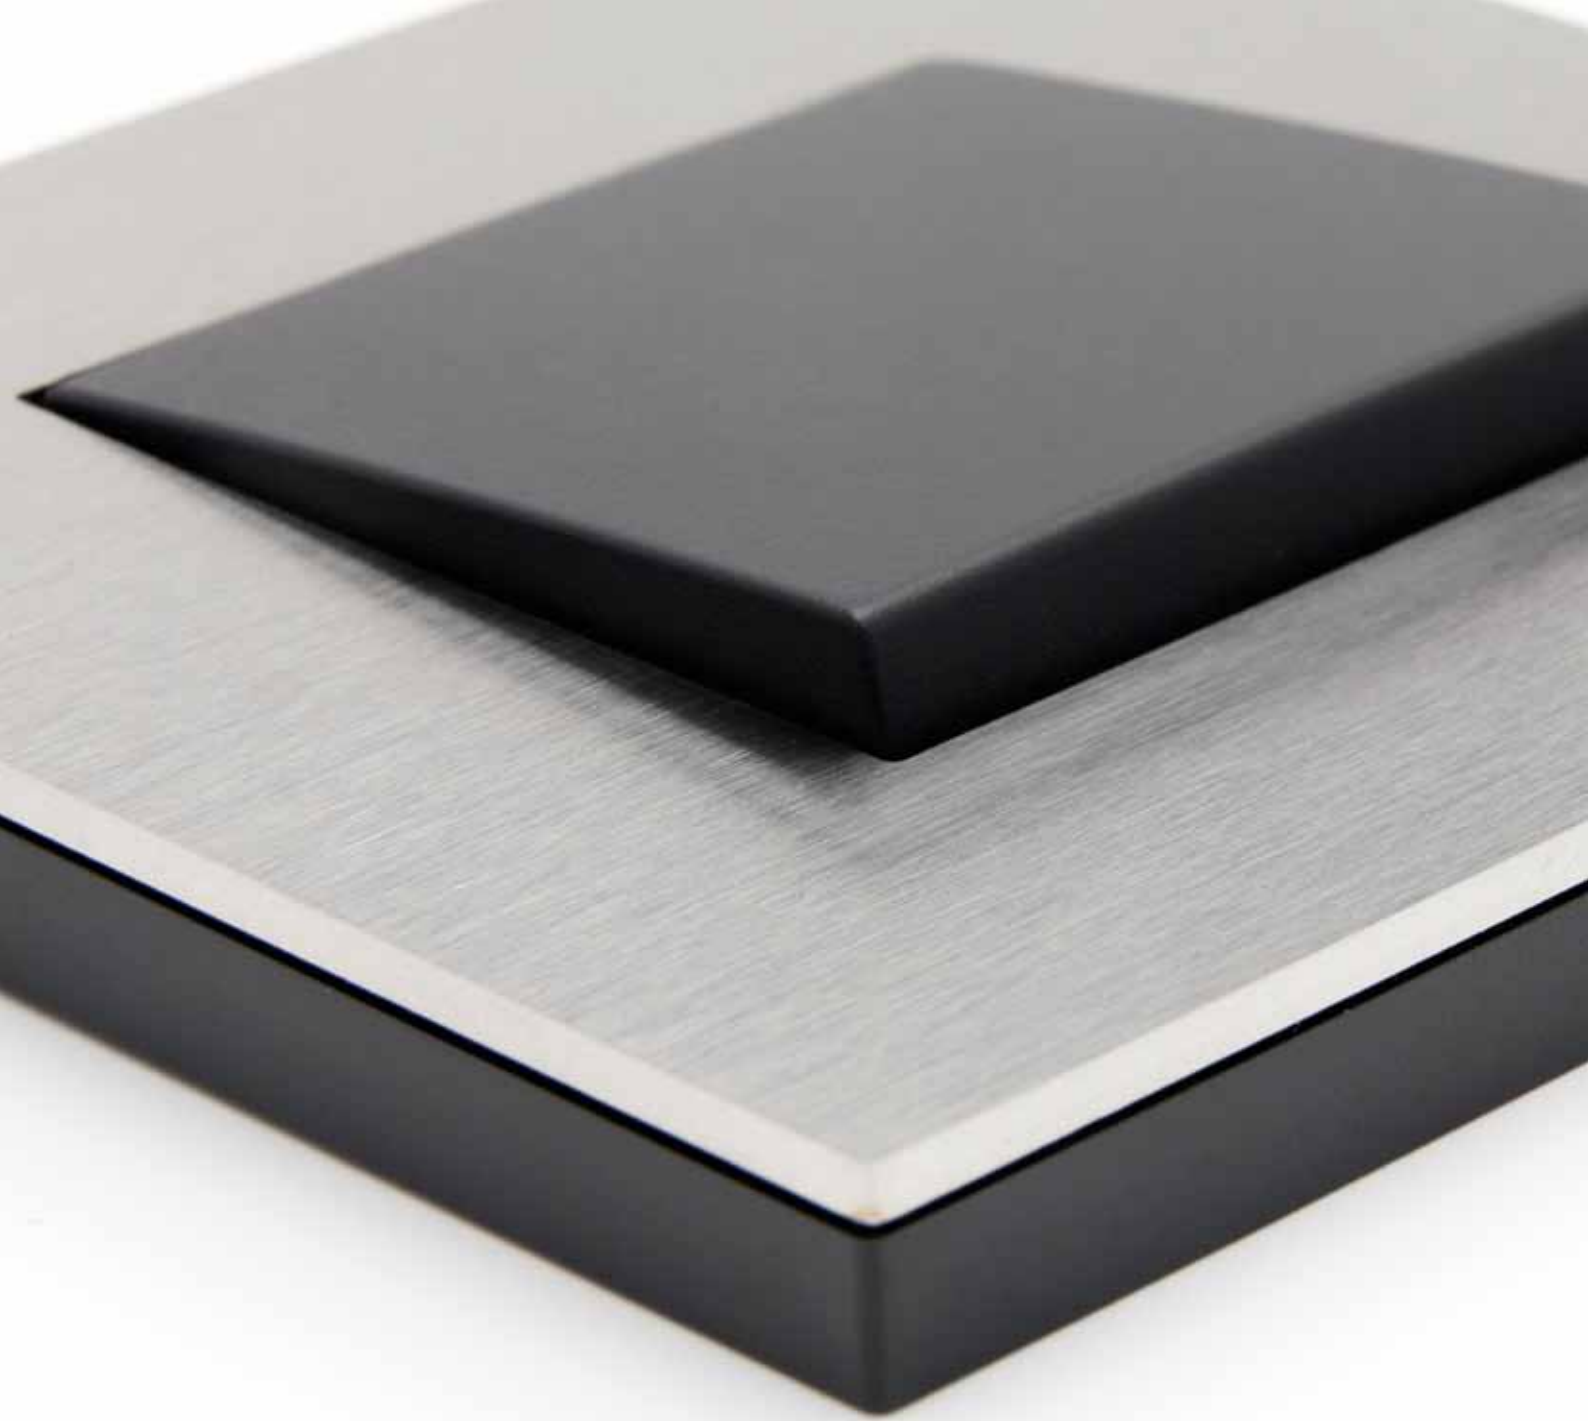

Sleek and timeless.

**Niko** *Pure* stainless steel on white

Suitable for any interior.

**Niko** *Pure natural soft grey*

Soft, hard, light and dark.

**Niko** *Pure natural red*

A daring alternative.

**Niko** *Pure natural green*