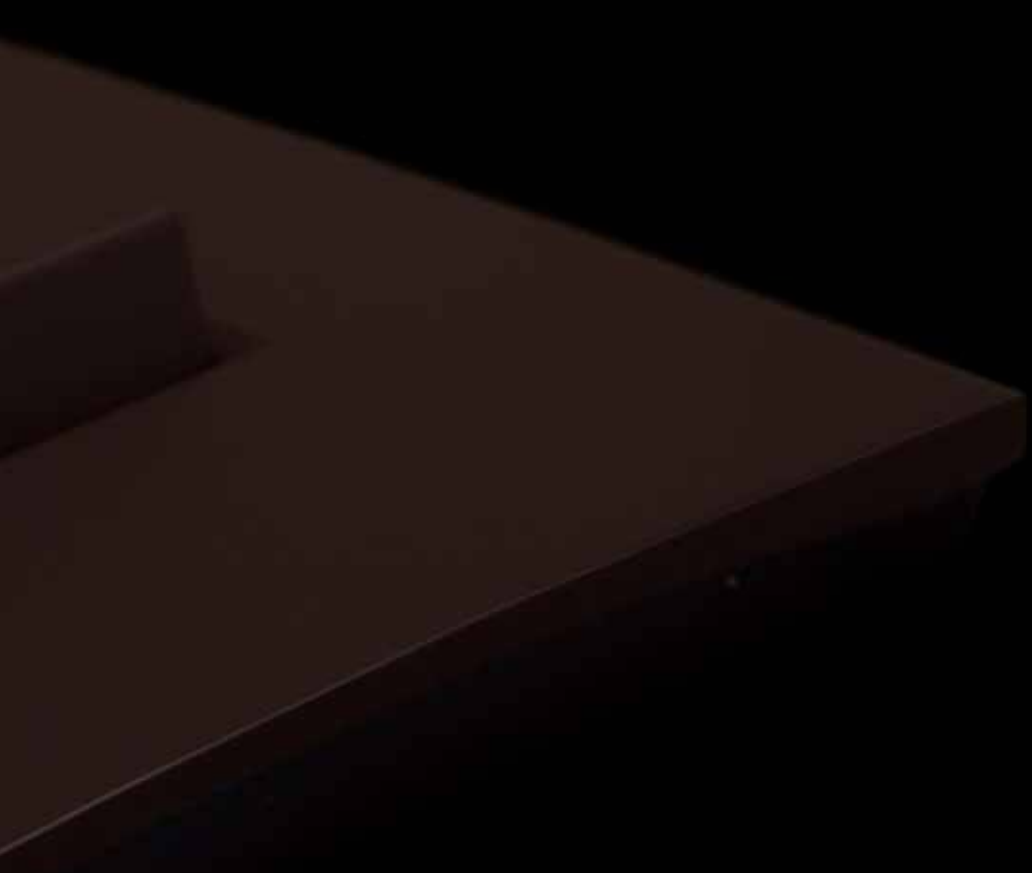

Heart-warming.