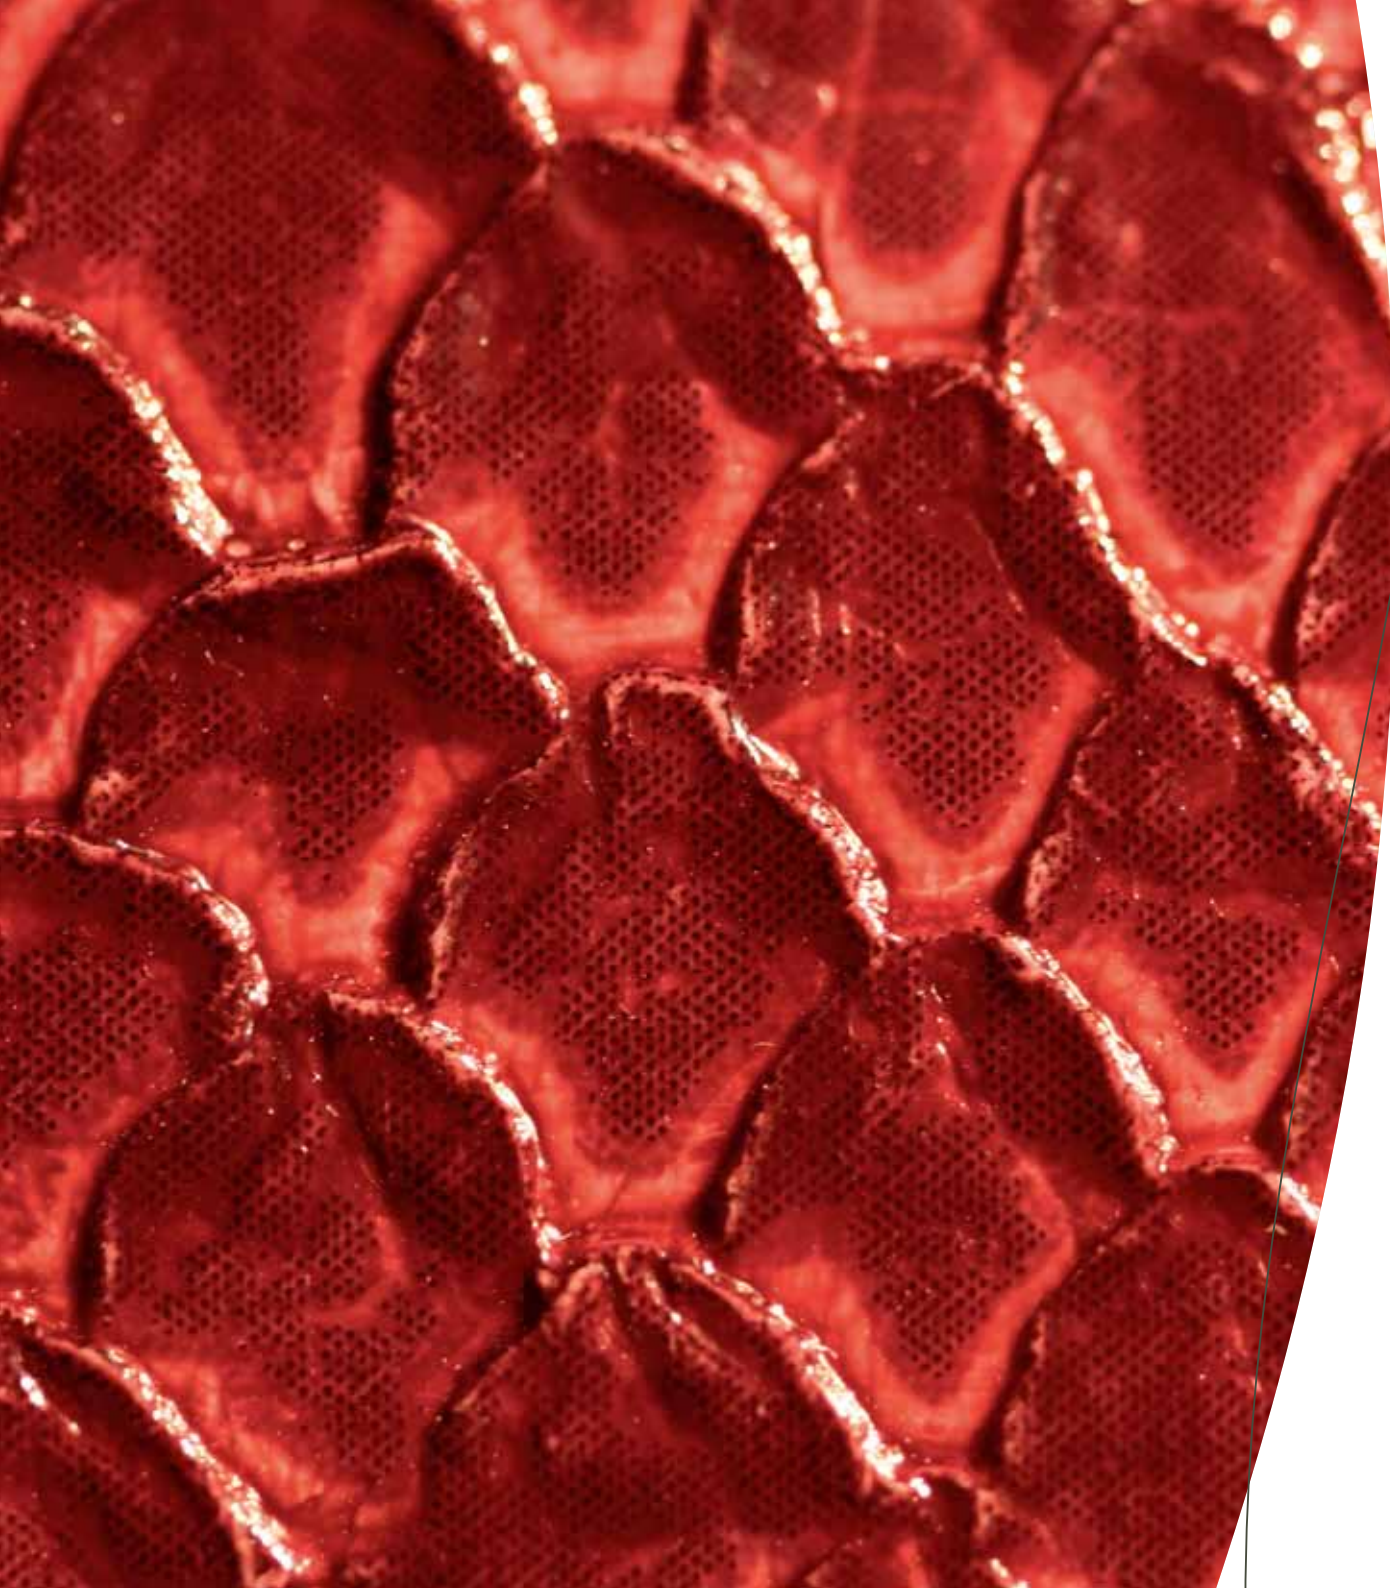

Sleek and timeless.

**Niko** *Pure* stainless steel on white

Suitable for any interior.

**Niko** *Pure natural soft grey*

Soft, hard, light and dark.

**Niko** *Pure natural red*

A daring alternative.

**Niko** *Pure natural green*