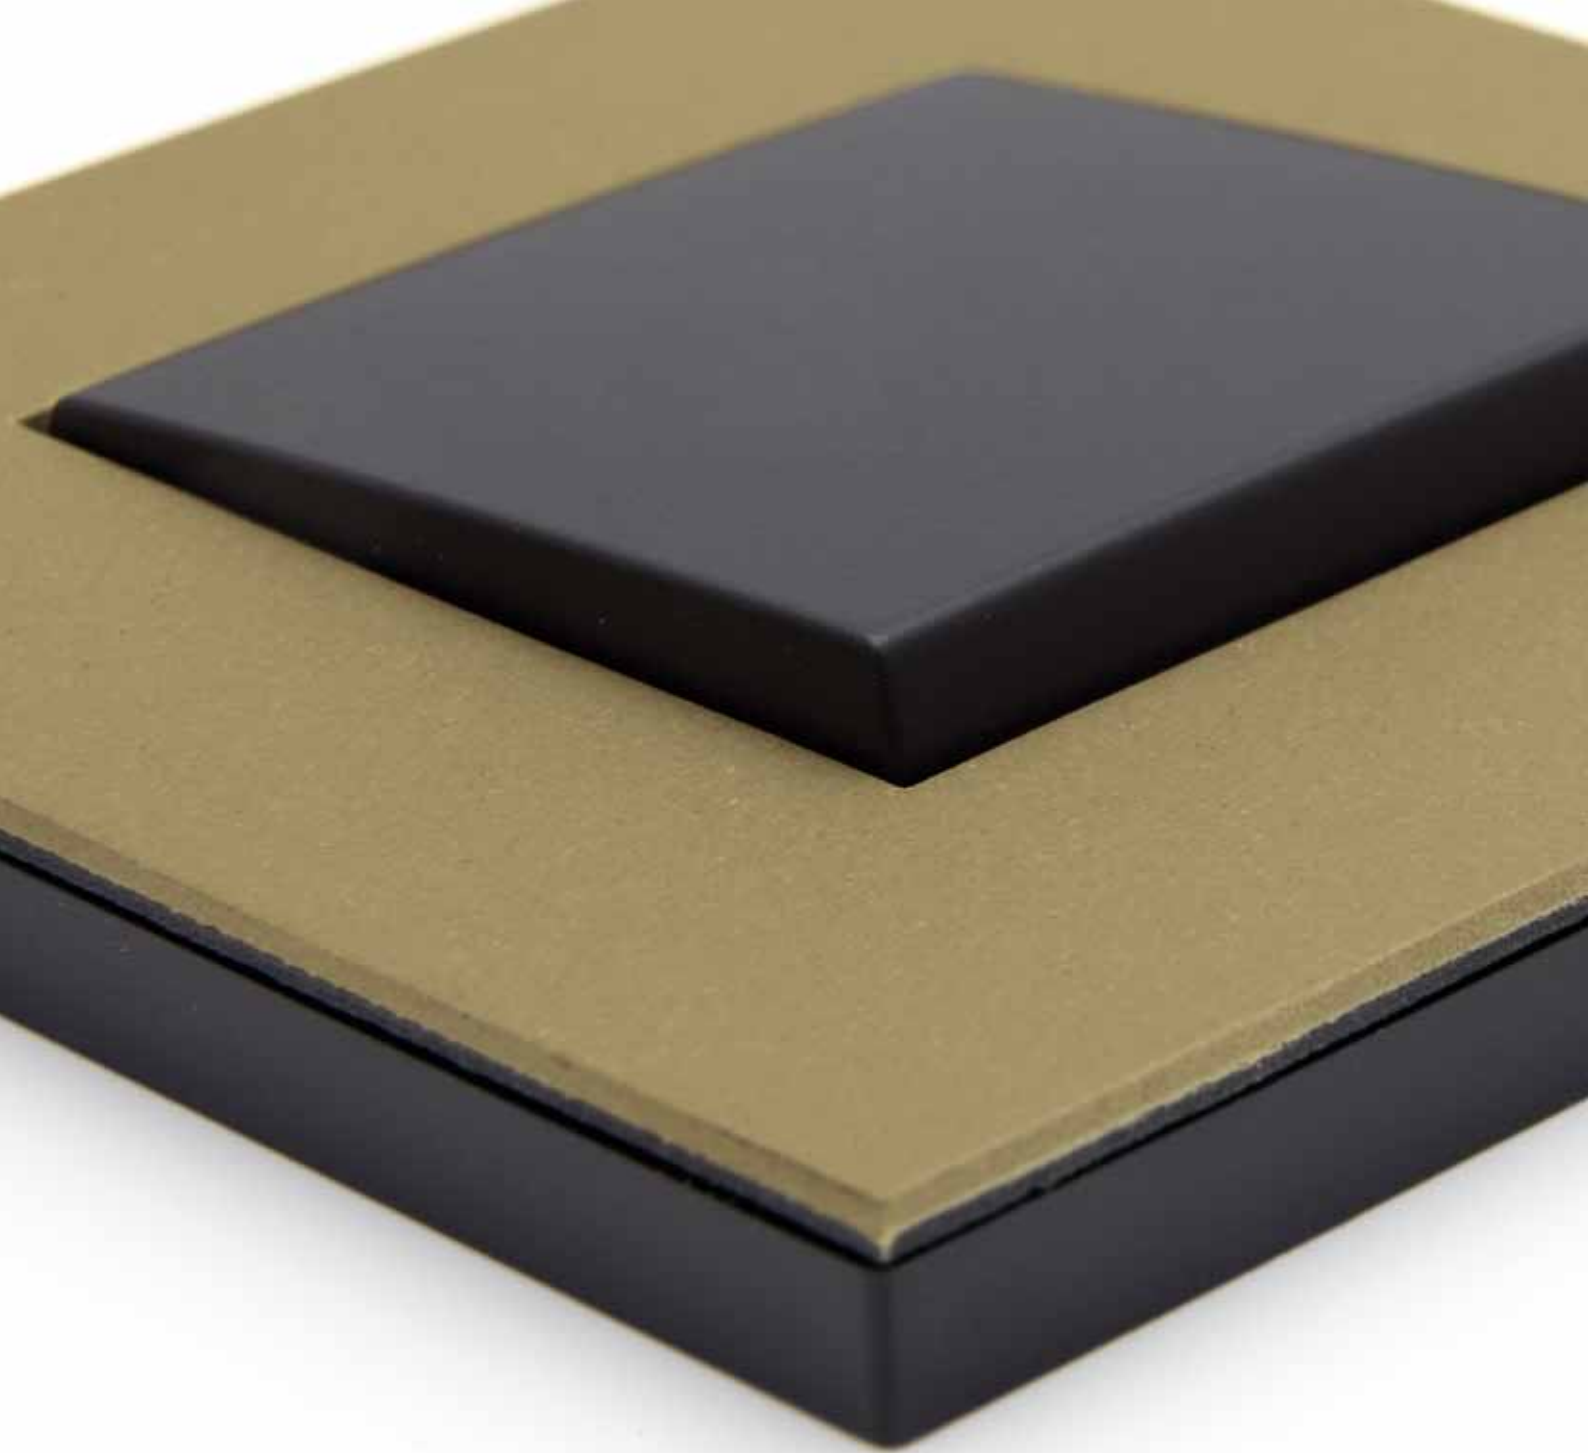

Sleek and timeless.

**Niko** *Pure* stainless steel on white

Suitable for any interior.

**Niko** *Pure natural soft grey*

Soft, hard, light and dark.

**Niko** *Pure natural red*

A daring alternative.

**Niko** *Pure natural green*