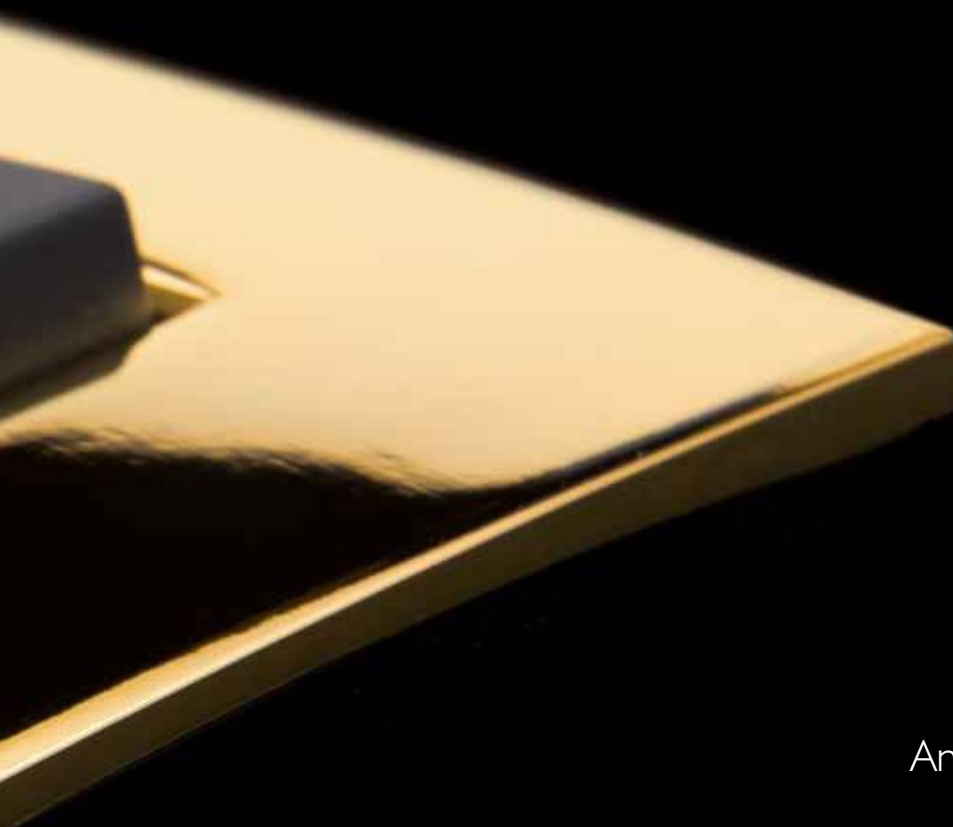

An eye-stopper in your interior.