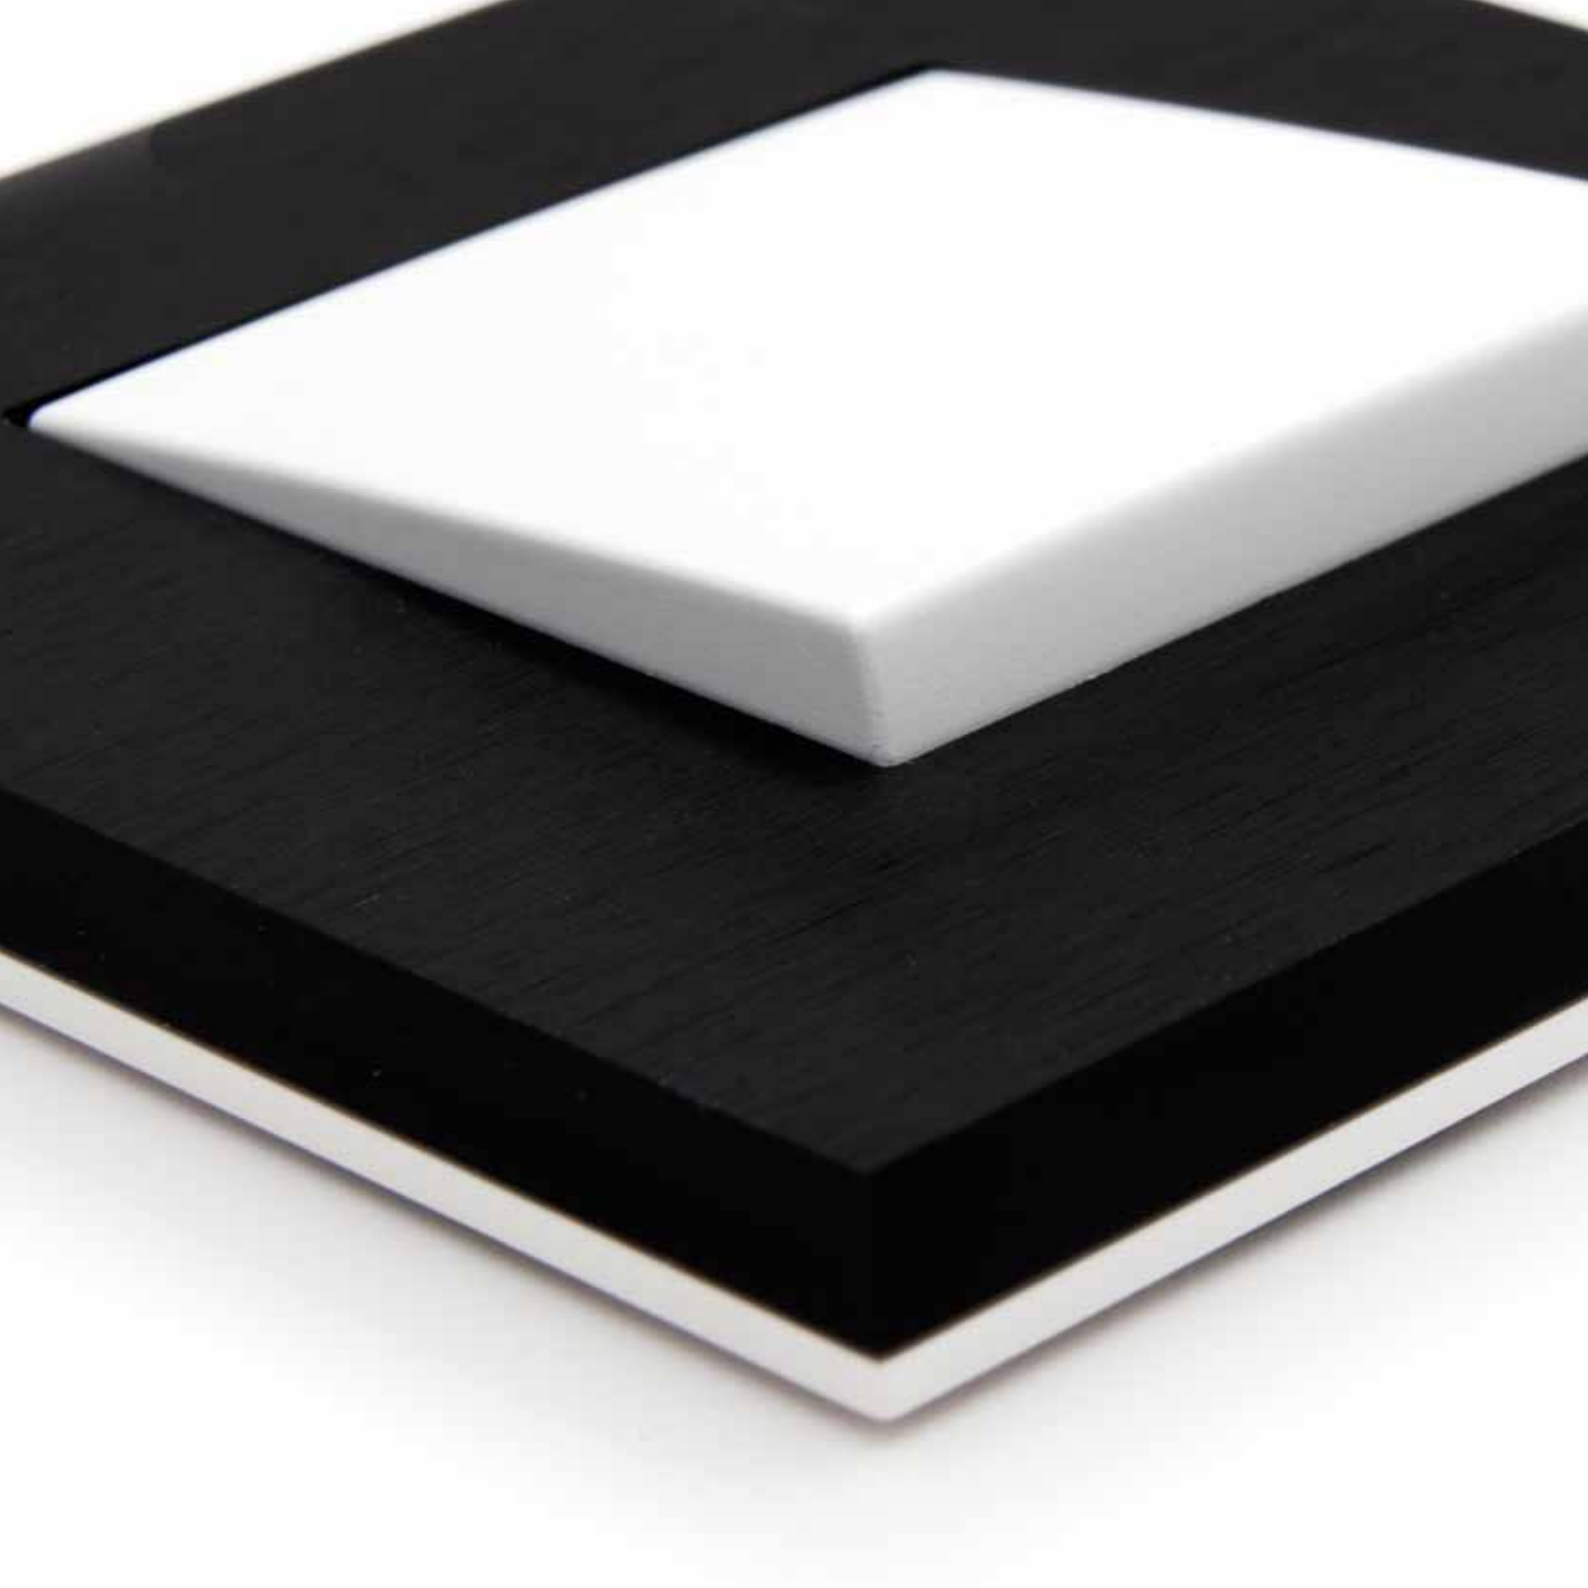

Niko *Pure* alu black