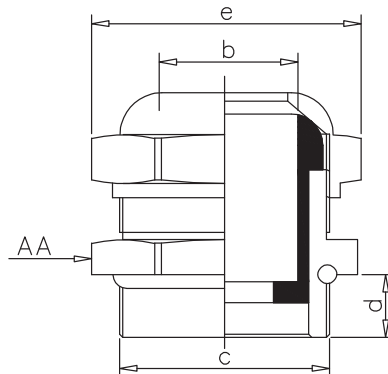

Metal Rakorlar
PG ve METRİK