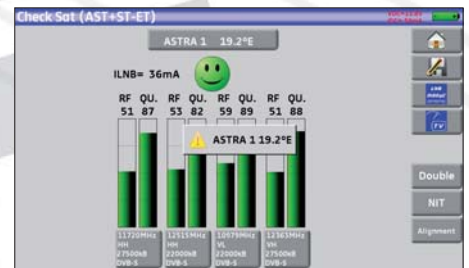

# SEFRAM 7871, 7872, 7875, 7876

The feeling of a new way of measurement

Spectrum analysis from 5 to 900MHz, to view all spurious and signals.

LTE function : simulate the effect of a LTE rejection filter.

Real time echoes and pre-echoes display, with zoom.

MER per carrier measurement, for each carrier of a multiplex.

All measurements displayed in one screen, with spectrum.

Checksat mode, with NIT. Fast and accurate!

Electronic compass for dish alignment.

Selection guide	Sefram 7871	Sefram 7872	Sefram 7875	Sefram 7876
Bandwidth from 5MHz up to 2200 MHz ( full range)	45MHz-2200MHz	✓	✓	✓
DVB-T, DVB-T2, Full measurement	✓	✓	✓	✓
DVB-S, DVB-S2 (QPSK,8PSK), Full measurement	✓	✓	✓	✓
DVB-C (QAM) Full measurement including return path ( 5-45MHz)	-	✓	✓	✓
Autoset mode	✓	✓	✓	✓
Fast spectrum analysis	✓	✓	✓	✓
Satellite identification on spectrum ( NIT)	✓	✓	✓	✓
Checksat Mode with satellite recognition (NIT)	✓	✓	✓	✓
Measurement Map with record to USB interface	✓	✓	✓	✓
Alignement of dish with compass	✓	✓	✓	✓
Constellation pattern for DVB-T/T2,DVB-S/S2,DVB-C	Not For DVB-C	✓	✓	✓
Impulse response , echoes and pre-echoes for DVB-T /T2	✓	✓	✓	✓
Cell ID	✓	✓	✓	✓
Link margin / noise margin calculation	✓	✓	✓	✓
DiseqC 1.2. , SatCR and	✓	✓	✓	✓
LTE simulation measurement (Long term evolution)	✓	✓	✓	✓
Display HD programs for DVB-T,T2,DVB-C,DVB-S,S2 free TV	Not For DVB-C	✓	✓	✓
NIT (Network Identification table)	✓	✓	✓	✓
Ethernet , USB interface	✓	✓	✓	✓
MER versus carrier for DVB-T/DVB-T2	-	✓	✓	✓
Display encrypted HD programs for DVB-T,T2,DVB-C,DVB-S,S2 *	-	✓	✓	✓
HDMI interface	-	✓	✓	✓
ASI-TS input / output	-	-	✓	✓
Spectrum analysis with expert mode	-	-	✓	✓
PVR memorization ( personal video recorder)	-	-	✓	✓
Multi-stream decoding capability	-	-	-	✓
GPS (usb)	-	-	-	✓
Wi-fi networks measurement (Factory option)	-	option	option	option
Optical power measurement dynamic option	-	option	option	option