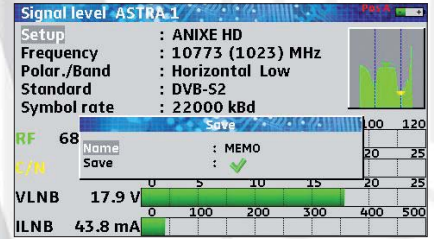

## TV Meter for digital terrestrial TV and digital satellite TV

Sefram 7847 :  
DVB-T2

Display free-to-air  
HD TV programs

Sensitive  
encoding  
wheel

Sensitive  
keypad

Enforced  
housing for  
extensive field  
use.

All measurements can be stored on a USB memory stick.

Complete digital measurements (BER, MER) in DVB-T, DVB-S, DVB-S2. Includes DVB-T2 for Sefram 7847.

Fast spectrum analysis : a powerful tool for adjacent channels and spurious investigations.