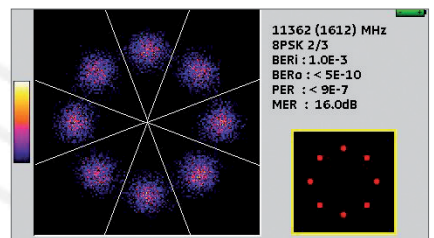

Sefram 7809 :  
**DVB-T2**

Display free-to-air HD TV programs

Sensitive keypad

Sensitive encoding wheel

Enforced housing for extensive field use.

All measurements can be stored on a USB memory stick.

Complete digital measurements (BER, MER) in DVB-T (7806), DVB-S, DVB-S2 (7808), DVB-C (7807, 7809) and DVB-T2 (7809).

Fast spectrum analysis : a powerful tool for adjacent channels and spurious investigations.

Constellation pattern in DVB-T (7806), DVB-S, DVB-S2 (7808), DVB-C (7807, 7809), DVB-T2 (7809).