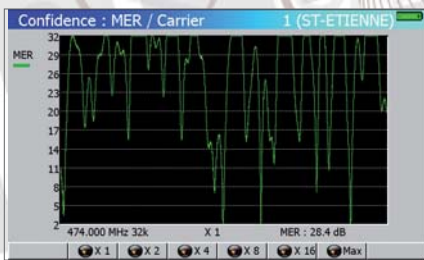

Sefram 7860 series

MER versus carrier (real time)