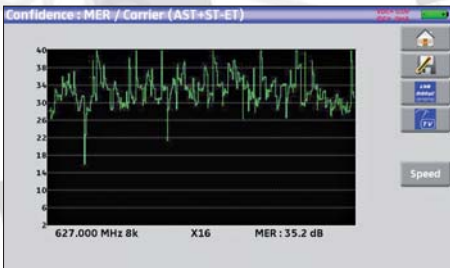

# SEFRAM 7871, 7872, 7875, 7876

The feeling of a new way of measurement

Spectrum analysis from 5 to 900MHz, to view all spurious and signals.

LTE function : simulate the effect of a LTE rejection filter.

Real time echoes and pre-echoes display, with zoom.

MER per carrier measurement, for each carrier of a multiplex.

All measurements displayed in one screen, with spectrum.

Checksat mode, with NIT. Fast and accurate!

Electronic compass for dish alignment.

Selection guide	Sefram 7871	Sefram 7872	Sefram 7875	Sefram 7876
Bandwidth from 5MHz up to 2200 MHz ( full range)	45MHz-2200MHz	✓	✓	✓
DVB-T, DVB-T2, Full measurement	✓	✓	✓	✓
DVB-S, DVB-S2 (QPSK,8PSK), Full measurement	✓	✓	✓	✓
DVB-C (QAM) Full measurement including return path ( 5-45MHz)	-	✓	✓	✓
Autoset mode	✓	✓	✓	✓
Fast spectrum analysis	✓	✓	✓	✓
Satellite identification on spectrum ( NIT)	✓	✓	✓	✓
Checksat Mode with satellite recognition (NIT)	✓	✓	✓	✓
Measurement Map with record to USB interface	✓	✓	✓	✓
Alignement of dish with compass	✓	✓	✓	✓
Constellation pattern for DVB-T/T2,DVB-S/S2,DVB-C	Not For DVB-C	✓	✓	✓
Impulse response , echoes and pre-echoes for DVB-T /T2	✓	✓	✓	✓
Cell ID	✓	✓	✓	✓
Link margin / noise margin calculation	✓	✓	✓	✓
DiseqC 1.2. , SatCR and	✓	✓	✓	✓
LTE simulation measurement (Long term evolution)	✓	✓	✓	✓
Display HD programs for DVB-T,T2,DVB-C,DVB-S,S2 free TV	Not For DVB-C	✓	✓	✓
NIT (Network Identification table)	✓	✓	✓	✓
Ethernet , USB interface	✓	✓	✓	✓
MER versus carrier for DVB-T/DVB-T2	-	✓	✓	✓
Display encrypted HD programs for DVB-T,T2,DVB-C,DVB-S,S2 *	-	✓	✓	✓
HDMI interface	-	✓	✓	✓
ASI-TS input / output	-	-	✓	✓
Spectrum analysis with expert mode	-	-	✓	✓
PVR memorization ( personal video recorder)	-	-	✓	✓
Multi-stream decoding capability	-	-	-	✓
GPS (usb)	-	-	-	✓
Wi-fi networks measurement (Factory option)	-	option	option	option
Optical power measurement dynamic option	-	option	option	option