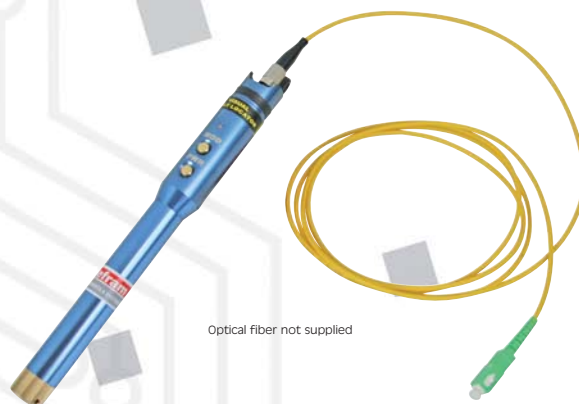

Optical fiber not supplied

FTMESCH2013A - Specifications can be updated without notice

32, rue Edouard Martel - Po Box 55
42009 - SAINT-ETIENNE Cedex 2

Phone : +33 (0)4 77 59 36 81

Web : www.sefram.fr • e-mail : sales@sefram.fr

For assistance and ordering