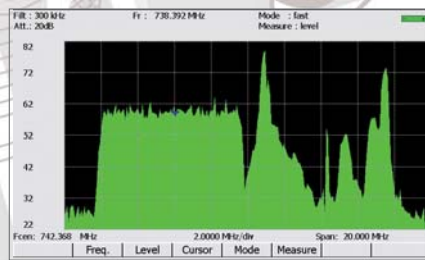

Spectrum analysis in "expert" mode for adjacent channels investigations.