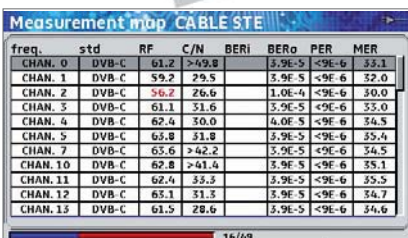

Frequency map with capability to record terrestrial (DVB-T) and satellite (DVB-S or DVB-S2) at the same time.