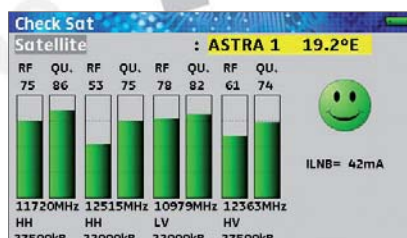

7808: Checksat mode with NIT. The satellite identification makes the alignment of dishes free of error.