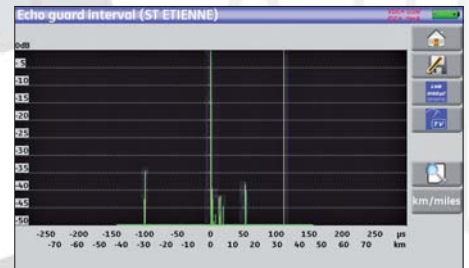

# SEFRAM 7871, 7872, 7875, 7876

The feeling of a new way of measurement

Spectrum analysis from 5 to 900MHz, to view all spurious and signals.

LTE function : simulate the effect of a LTE rejection filter.

Real time echoes and pre-echoes display, with zoom.

MER per carrier measurement, for each carrier of a multiplex.

All measurements displayed in one screen, with spectrum.

Checksat mode, with NIT. Fast and accurate!

Electronic compass for dish alignment.

Selection guide	Sefram 7871	Sefram 7872	Sefram 7875	Sefram 7876
Bandwidth from 5MHz up to 2200 MHz ( full range)	45MHz-2200MHz	✓	✓	✓
DVB-T, DVB-T2, Full measurement	✓	✓	✓	✓
DVB-S, DVB-S2 (QPSK,8PSK), Full measurement	✓	✓	✓	✓
DVB-C (QAM) Full measurement including return path ( 5-45MHz)	-	✓	✓	✓
Autoset mode	✓	✓	✓	✓
Fast spectrum analysis	✓	✓	✓	✓
Satellite identification on spectrum ( NIT)	✓	✓	✓	✓
Checksat Mode with satellite recognition (NIT)	✓	✓	✓	✓
Measurement Map with record to USB interface	✓	✓	✓	✓
Alignement of dish with compass	✓	✓	✓	✓
Constellation pattern for DVB-T/T2,DVB-S/S2,DVB-C	Not For DVB-C	✓	✓	✓
Impulse response , echoes and pre-echoes for DVB-T /T2	✓	✓	✓	✓
Cell ID	✓	✓	✓	✓
Link margin / noise margin calculation	✓	✓	✓	✓
DiseqC 1.2. , SatCR and	✓	✓	✓	✓
LTE simulation measurement (Long term evolution)	✓	✓	✓	✓
Display HD programs for DVB-T,T2,DVB-C,DVB-S,S2 free TV	Not For DVB-C	✓	✓	✓
NIT (Network Identification table)	✓	✓	✓	✓
Ethernet , USB interface	✓	✓	✓	✓
MER versus carrier for DVB-T/DVB-T2	-	✓	✓	✓
Display encrypted HD programs for DVB-T,T2,DVB-C,DVB-S,S2 *	-	✓	✓	✓
HDMI interface	-	✓	✓	✓
ASI-TS input / output	-	-	✓	✓
Spectrum analysis with expert mode	-	-	✓	✓
PVR memorization ( personal video recorder)	-	-	✓	✓
Multi-stream decoding capability	-	-	-	✓
GPS (usb)	-	-	-	✓
Wi-fi networks measurement (Factory option)	-	option	option	option
Optical power measurement dynamic option	-	option	option	option