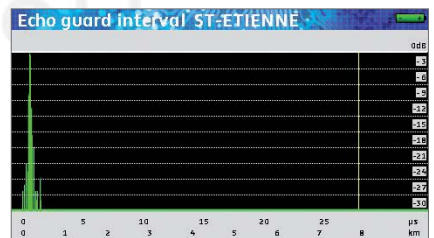

Fast spectrum analysis : a powerful tool for adjacent channels and spurious investigations.

Constellation pattern in DVB-T (7806), DVB-S, DVB-S2 (7808), DVB-C (7807, 7809), DVB-T2 (7809).

### Selection guide

	Sefram 7806	Sefram 7807	Sefram 7808	Sefram 7809
DVB-T (C-OFDM). Full measurement	✓	-	-	✓
DVB-T2, Full measurement	-	-	-	✓
DVB-S / DVB-S2 (QPSK/8PSK). Full measurement	-	-	✓	-
DVB-C. Full measurement including return path	-	✓	-	-
DVB-C (45-865MHz / J83.A)	-	-	-	✓
NIT (Network Identification Table)	-	-	✓	✓
Cell ID	✓	-	-	✓
Checksat Mode with satellite recognition	✓	-	✓	-
Display free to air HD and SD TV programs for terrestrial	✓	-	-	✓
Display free to air HD and SD TV programs for satellite	-	-	✓	✓
Display free to air HD and SD TV programs for cable	-	✓	-	✓
Impulse response, echoes in DVB-T	✓	-	-	✓
Constellation pattern	✓	✓	✓	✓
DISEqC 1.2 and SatCR	-	-	✓	✓
Remote supply 5V/13V/18V/24V	✓	✓	✓	✓
Link margin / noise margin display	✓	✓	✓	✓
USB interface	✓	✓	✓	✓
Memorize all measurements on USB stick	✓	✓	✓	✓
Free software update	✓	✓	✓	✓

Frequency map with capability to record terrestrial (DVB-T) and satellite (DVB-S or DVB-S2) at the same time.

7808: Checksat mode with NIT. The satellite identification makes the alignment of dishes free of error.