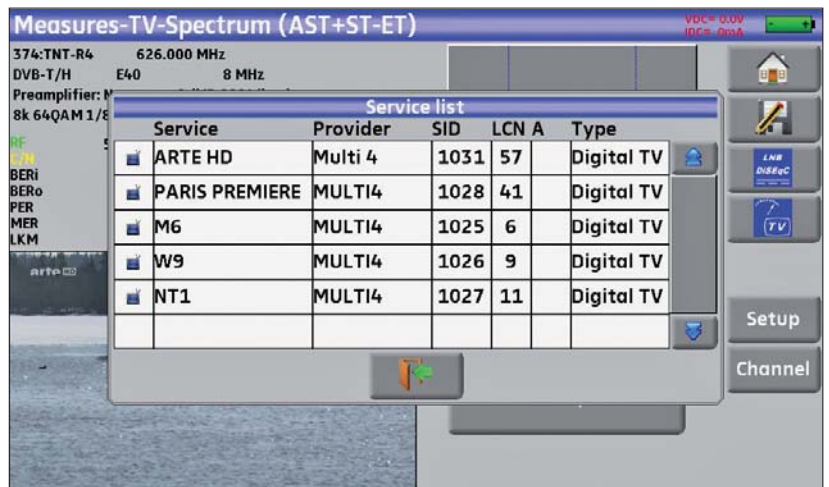

Split screen: you just need a single screen to view all measurements, TV picture and spectrum.