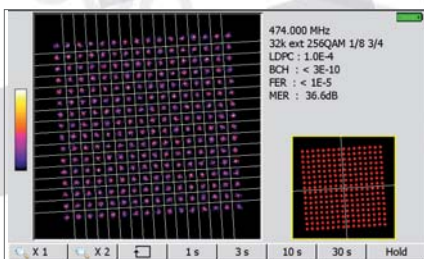

# Sefram 7860 series

MER versus carrier (real time)

Spectrum analysis in "expert" mode for adjacent channels investigations.

GPS function  
For 7866HD-T2, to map your measurements.

Constellation pattern :  
The real time constellation diagram is provided in DVB-T, DVB-T2, DVB-S, DVB-S2 and DVB-C. It includes a zoom and the refresh period is programmable.