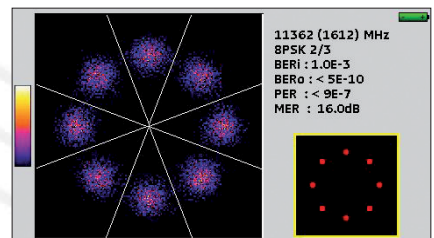

## TV Meter for digital terrestrial TV and digital satellite TV

Sefram 7847 :  
DVB-T2

Display free-to-air  
HD TV programs

Sensitive  
encoding  
wheel

Sensitive  
keypad

Enforced  
housing for  
extensive field  
use.

All measurements can be stored on a USB memory stick.

Complete digital measurements (BER, MER) in DVB-T, DVB-S, DVB-S2. Includes DVB-T2 for Sefram 7847.

Fast spectrum analysis : a powerful tool for adjacent channels and spurious investigations.