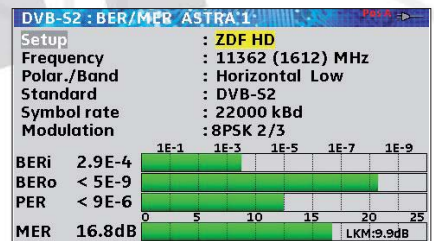

## TV Meter for digital terrestrial TV and digital satellite TV

Sefram 7847 :  
DVB-T2

Display free-to-air  
HD TV programs

Sensitive  
encoding  
wheel

Sensitive  
keypad

Enforced  
housing for  
extensive field  
use.

All measurements can be stored on a USB memory stick.

Complete digital measurements (BER, MER) in DVB-T, DVB-S, DVB-S2. Includes DVB-T2 for Sefram 7847.

Fast spectrum analysis : a powerful tool for adjacent channels and spurious investigations.