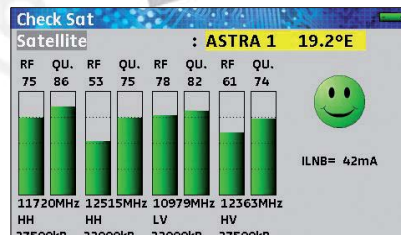

Checksat mode with NIT. The satellite identification makes the alignment of dishes free of error.