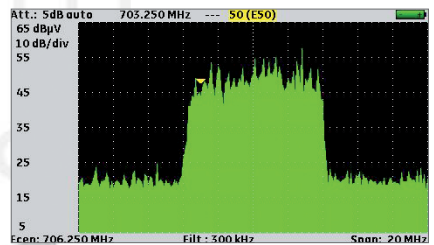

**SEFRAM 7806** : for digital terrestrial TV (DVB-T)  
**SEFRAM 7807** : for digital cable TV (DVB-C) J83.A and J83.B  
**SEFRAM 7808** : for digital satellite TV (DVB-S and DVB-S2)  
**SEFRAM 7809** : for digital Terrestrial TV ( DVB-T and DVB-T2) and digital cable TV ( DVB-C) J83.A

Sefram 7809 :  
**DVB-T2**

Display free-to-air HD TV programs

Sensitive keypad

Sensitive encoding wheel

Enforced housing for extensive field use.

All measurements can be stored on a USB memory stick.

Complete digital measurements (BER, MER) in DVB-T (7806), DVB-S, DVB-S2 (7808), DVB-C (7807, 7809) and DVB-T2 (7809).

Fast spectrum analysis : a powerful tool for adjacent channels and spurious investigations.

Constellation pattern in DVB-T (7806), DVB-S, DVB-S2 (7808), DVB-C (7807, 7809), DVB-T2 (7809).