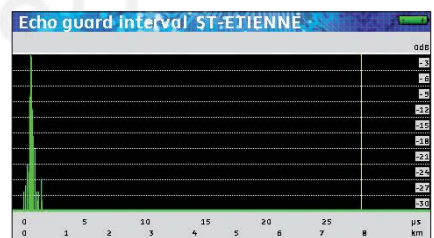

All measurements can be stored on a USB memory stick.

Complete digital measurements (BER, MER) in DVB-T, DVB-S, DVB-S2. Includes DVB-T2 for Sefram 7847.

Fast spectrum analysis : a powerful tool for adjacent channels and spurious investigations.

Constellation pattern in DVB-T, DVB-S, DVB-S2. Includes DVB-T2 for Sefram 7847.

Echoes in DVB-T with zoom and guard interval display. Includes DVB-T2 for Sefram 7847.