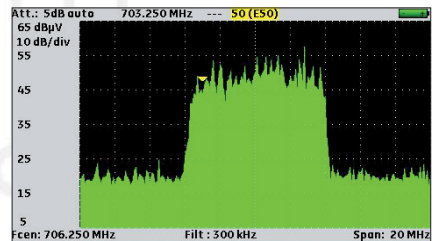

## TV Meter for digital terrestrial TV and digital satellite TV

Sefram 7847 :  
DVB-T2

Display free-to-air  
HD TV programs

Sensitive  
encoding  
wheel

Sensitive  
keypad

Enforced  
housing for  
extensive field  
use.

All measurements can be stored on a USB memory stick.

Complete digital measurements (BER, MER) in DVB-T, DVB-S, DVB-S2. Includes DVB-T2 for Sefram 7847.

Fast spectrum analysis : a powerful tool for adjacent channels and spurious investigations.