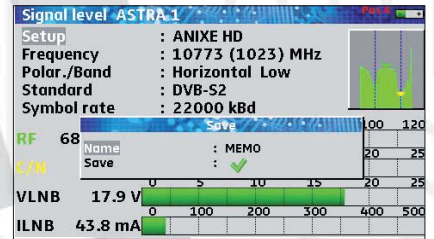

SEFRAM 7806 : for digital terrestrial TV (DVB-T)
SEFRAM 7807 : for digital cable TV (DVB-C) J83.A and J83.B
SEFRAM 7808 : for digital satellite TV (DVB-S and DVB-S2)
SEFRAM 7809 : for digital Terrestrial TV (DVB-T and DVB-T2) and digital cable TV (DVB-C) J83.A

Sefram 7809 :
DVB-T2

Display free-to-air HD TV programs

Sensitive keypad

Sensitive encoding wheel

Enforced housing for extensive field use.

All measurements can be stored on a USB memory stick.