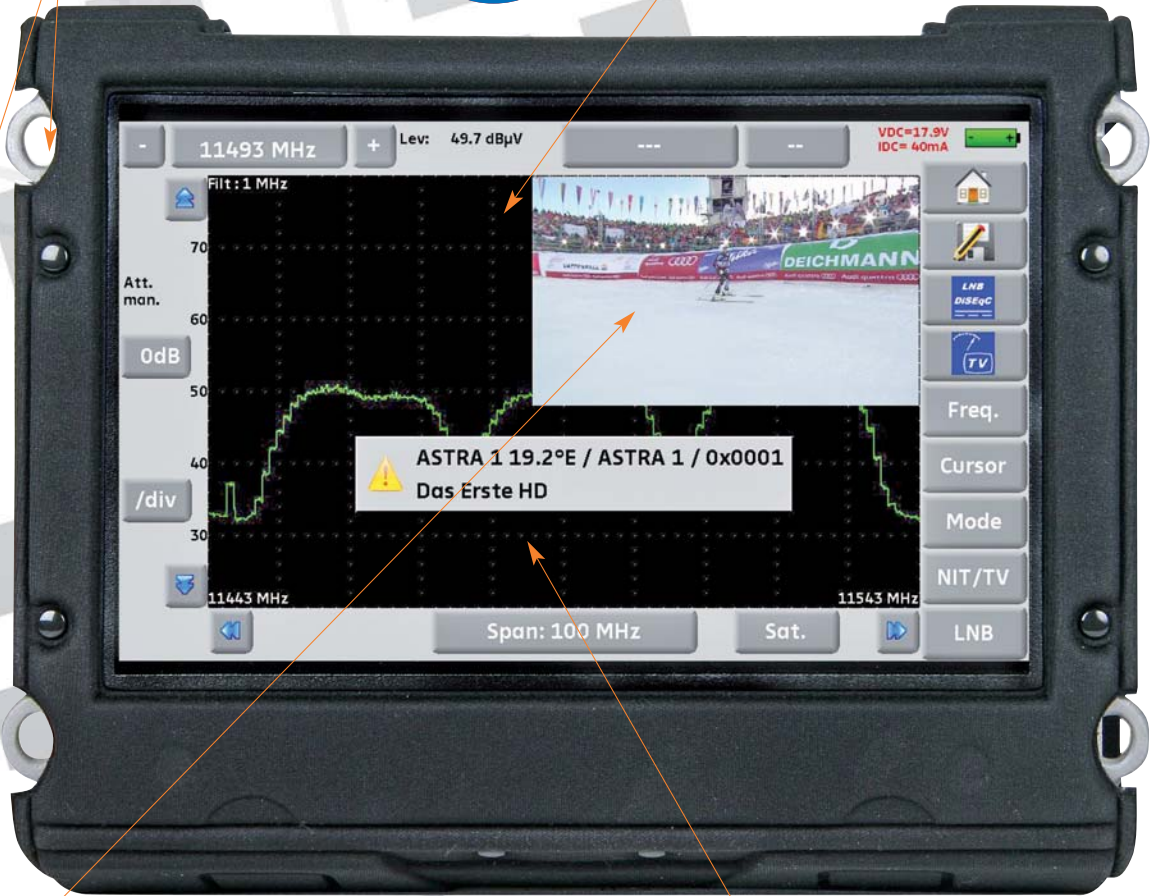

Sefram 7870 series

The feeling of a new way of measurement

New aluminium housing with excellent robustness

2 YEARS warranty

10 inch panoramic touch screen

HD TV decoding for all standards

High brightness which makes reading possible under all circumstances