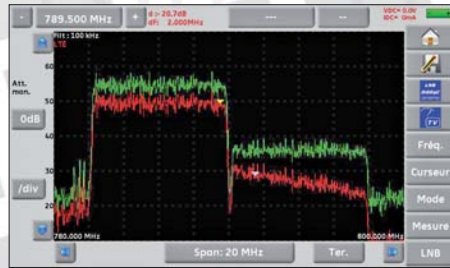

*The "hands free" system allows you to perform all the measurements in challenging situations.*

*A carrying bag is supplied for better protection and perfect mobility.*

*Split screen: you just need a single screen to view all measurements, TV picture and spectrum.*

# SEFRAM 7871, 7872, 7875, 7876

The feeling of a new way of measurement

Spectrum analysis from 5 to 900MHz, to view all spurious and signals.

LTE function : simulate the effect of a LTE rejection filter.

Real time echoes and pre-echoes display, with zoom.

MER per carrier measurement, for each carrier of a multiplex.

All measurements displayed in one screen, with spectrum.

Checksat mode, with NIT. Fast and accurate!