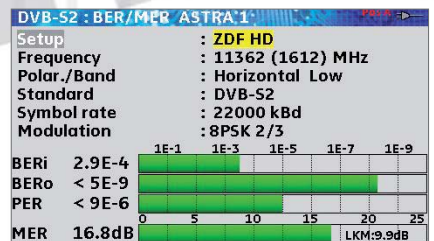

**SEFRAM 7806** : for digital terrestrial TV (DVB-T)  
**SEFRAM 7807** : for digital cable TV (DVB-C) J83.A and J83.B  
**SEFRAM 7808** : for digital satellite TV (DVB-S and DVB-S2)  
**SEFRAM 7809** : for digital Terrestrial TV ( DVB-T and DVB-T2) and digital cable TV ( DVB-C) J83.A

Sefram 7809 :  
**DVB-T2**

Display free-to-air HD TV programs

Sensitive keypad

Sensitive encoding wheel

Enforced housing for extensive field use.

All measurements can be stored on a USB memory stick.

Complete digital measurements (BER, MER) in DVB-T (7806), DVB-S, DVB-S2 (7808), DVB-C (7807, 7809) and DVB-T2 (7809).