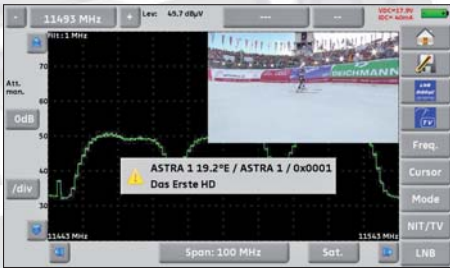

*The "hands free" system allows you to perform all the measurements in challenging situations.*

*A carrying bag is supplied for better protection and perfect mobility.*

*Split screen: you just need a single screen to view all measurements, TV picture and spectrum.*

# SEFRAM 7871, 7872, 7875, 7876

The feeling of a new way of measurement

Spectrum analysis from 5 to 900MHz, to view all spurious and signals.

LTE function : simulate the effect of a LTE rejection filter.

Real time echoes and pre-echoes display, with zoom.

MER per carrier measurement, for each carrier of a multiplex.

All measurements displayed in one screen, with spectrum.

Checksat mode, with NIT. Fast and accurate!