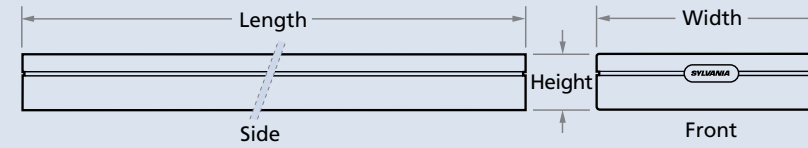

Dimensions

Fitting	1x28W	1x35W	1x54W	2x28W	2x35W	2x54W
Length (mm)	1183	1483	1183	1183	1483	1183
Width (mm)	187	187	187	187	187	187
Height (mm)	47	47	47	47	47	47

Fitting	1x49W	2x49W	3x14W	4x14W
Length (mm)	1483	1483	615	615
Width (mm)	187	187	615	615
Height (mm)	47	47	47	47