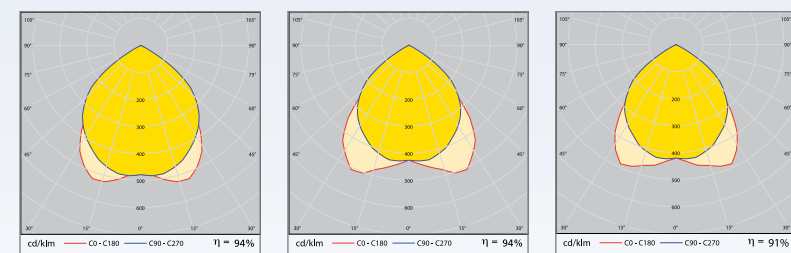

Light Distribution

RANA 600 2x28W FHE
1092 Mirror bright louvre

RANA 600 3x14W FHE
1092 Mirror bright louvre

RANA 600 4x14W FHE
1092 Mirror bright louvre

RANA Pull-up

The RANA Pull-up is the contractor's perfect choice for easy and rapid installation into plasterboard ceilings. Each recessed module is supplied with adjustable side arm brackets for 'pull-up' installation. The brackets ensure correct alignment in the ceiling and minimal handling of the louvres; resulting in a neat and clean lined appearance with maximum visual appeal. An extremely small recess depth of 52mm suits shallow plasterboard ceiling voids.