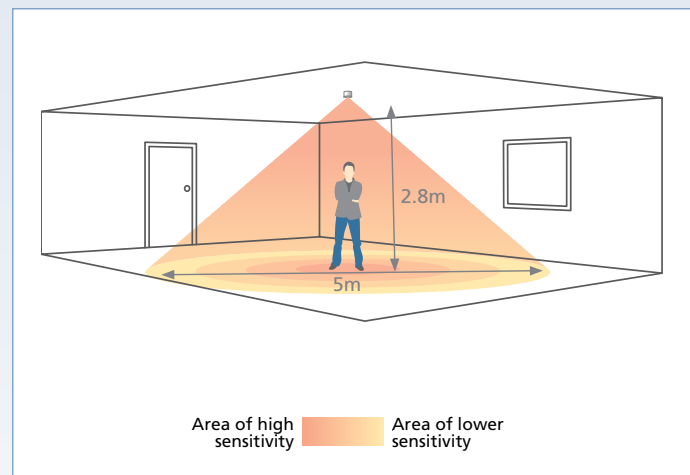

Miniature PIR detector

PIR (Passive InfraRed): works on detecting the movement of body heat. Better suited to smaller spaces or where a defined detection pattern is required.