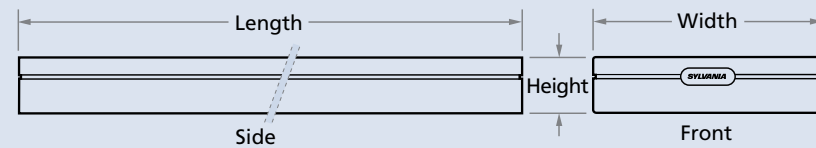

Dimensions

Fitting	1x28W	1x35W	1x54W	2x28W	2x35W	2x54W
Length (mm)	1183	1483	1183	1183	1483	1183
Width (mm)	187	187	187	187	187	187
Height (mm)	47	47	47	47	47	47

Fitting	1x49W	2x49W
Length (mm)	1483	1483
Width (mm)	187	187
Height (mm)	47	47