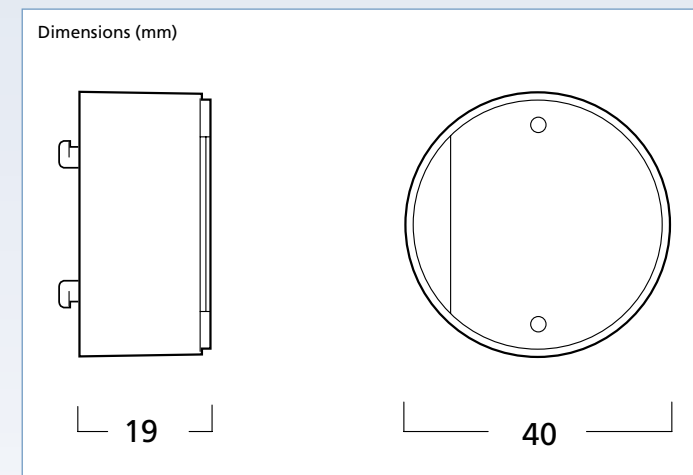

Miniature Microwave detector

Microwave: sensitive to objects that move, with much greater coverage. Microwave detectors can detect through glass, therefore careful consideration on location is needed in certain applications.