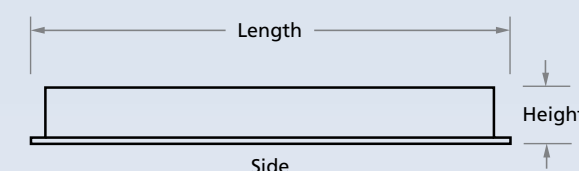

Dimensions

600x600 modules / 300x1200 modules

Fitting	2x28W	2x54W	3x14W	3x24W	4x14W	4x24W
Width (mm)	294	294	594	594	594	594
Length (mm)	1196	1196	592	592	592	592
Height (mm)	46	46	46	46	46	46

The shallow box design allows installation in ceilings giving a very limited headspace.