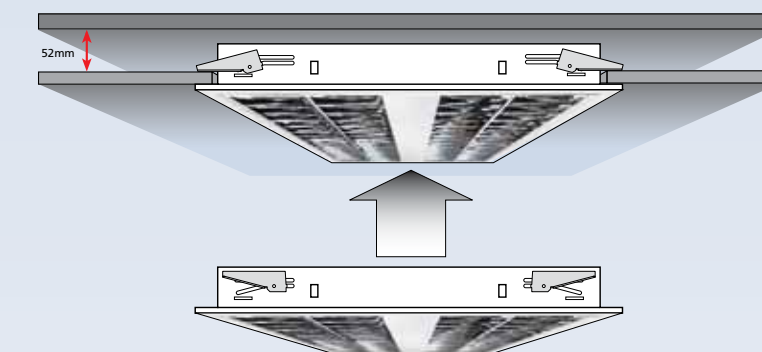

Dimensions

600x600 modules / 300x1200 modules

Fitting	2x28W	2x54W	3x14W	3x24W	4x14W	4x24W
Width (mm)	294	294	594	594	594	594
Length (mm)	1196	1196	592	592	592	592
Height (mm)	46	46	46	46	46	46

The shallow box design allows installation in ceilings giving a very limited headspace.