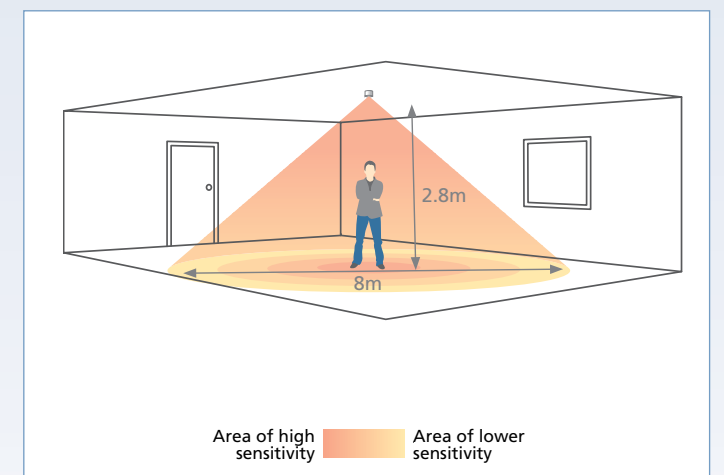

Miniature Microwave detector

Microwave: sensitive to objects that move, with much greater coverage. Microwave detectors can detect through glass, therefore careful consideration on location is needed in certain applications.