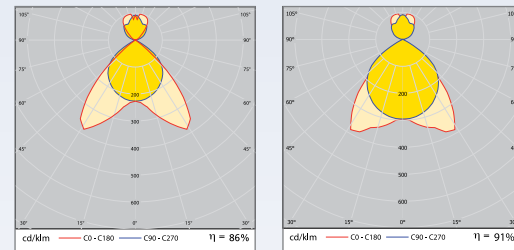

Light Distribution

RANA D+I 1x28W FHE
1092 Mirror bright louvre

RANA D+I 2x28W FHE
1092 Mirror bright louvre

RANA Direct

The RANA Direct can be surface mounted or suspended for direct illumination. There is an asymmetric optic for whiteboards and corridors too, plus a choice of louvre finish. The white or silver luminaires can be used individually or installed in continuous runs and for areas requiring a different configuration. The range also includes a 615mm square option with three or four 14W T5 lamps. Special paint finishes can be considered based on quantities.