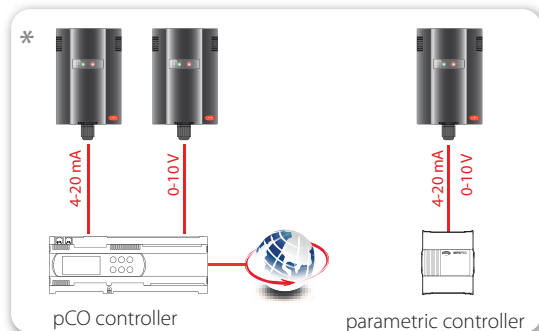

Technical specifications

	Type of sensor	
Features	Semiconductor IP41 and IP66 for R22, R134a, R404A, R407c, R410a	Infrared IP66 for CO₂
Outputs available	serial: RS485 Modbus analogue: 0 to 5 V, 1 to 5 V, 0 to 10 V, 2 to 10 V, 4 to 20 mA digital: relay 1 A, 24 Vac	
Local alarm	light (red LED) audible (buzzer): threshold 100 ppm	light (red LED) audible (buzzer): threshold 1500 ppm

Example applications

*: verify compatibility with application on controller

Prompt gas leak signal

Minimises costs due to leaks in the circuit, protecting people's health.

Better connectivity

Integration with most CAREL and third party controllers.

Standards compliant

Guarantees conformity with European (F-GAS and EN378) and US standards (ASHRAE 15).

Codes available

Code	version
DPWLA07000	Gas leak detector for R22, semiconductor version
DPWLA27000	5 m remote gas leak detector for R22, IP66 semiconductor version
DPWLB07000	Gas leak detector for R134a, semiconductor version
DPWLB27000	5 m remote gas leak detector for R134a, IP66 semiconductor version
DPWLC07000	Gas leak detector for R404a, semiconductor version
DPWLC27000	5 m remote gas leak detector for R404a, IP66 semiconductor version
DPWLD07000	Gas leak detector for R407c, semiconductor version
DPWLD27000	5 m remote gas leak detector for R407c, IP66 semiconductor version
DPWLE07000	Gas leak detector for R410a, semiconductor version
DPWLE27000	5 m remote gas leak detector for R410a, IP66 semiconductor version
DPWL417000	Gas leak detector for CO₂, infrared version
DPWL427000	5 m remote gas leak detector for CO₂, IP66 infrared version

Headquarters ITALY

CAREL INDUSTRIES Hqs.
Via dell'Industria, 11
35020 Brugine - Padova (Italy)
Tel. (+39) 0499 716611
Fax (+39) 0499 716600
carel@carel.com

Sales organization

CAREL Asia - www.carel.com
CAREL Australia - www.carel.com.au
CAREL China - www.carel-china.com
CAREL Deutschland - www.carel.de
CAREL France - www.carelfrence.fr
CAREL Iberica - www.carel.es

CAREL India - www.carel.in
CAREL Russia - www.carelrussia.com
CAREL South Africa - www.carelcontrols.co.za
CAREL Sud America - www.carel.com.br
CAREL U.K. - www.careluk.co.uk
CAREL U.S.A. - www.carelus.com

Affiliates

CAREL Czech & Slovakia - www.carel-cz.cz
CAREL Korea - www.carel.co.kr
CAREL Ireland - www.carel.com
CAREL Thailand - www.carel.co.th
CAREL Turkey - www.carel.com.tr

All trademarks hereby referenced are the property of their respective owners. CAREL INDUSTRIES is a registered trademark of CAREL INDUSTRIES in Italy and/or other countries.