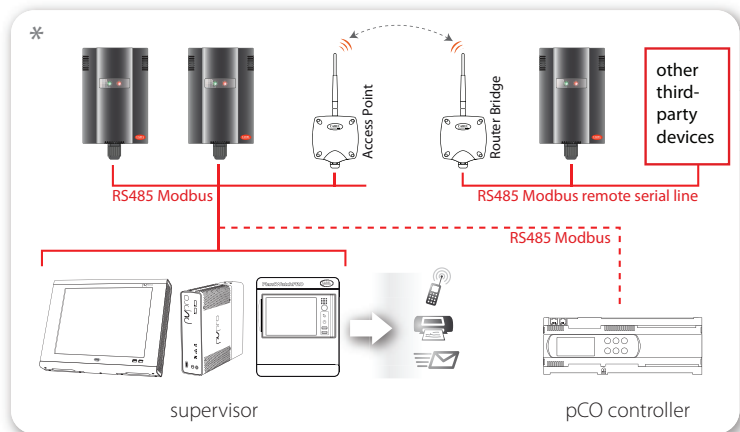

Technical specifications

	Type of sensor	
Features	Semiconductor IP41 and IP66 for R22, R134a, R404A, R407c, R410a	Infrared IP66 for CO₂
Outputs available	serial: RS485 Modbus analogue: 0 to 5 V, 1 to 5 V, 0 to 10 V, 2 to 10 V, 4 to 20 mA digital: relay 1 A, 24 Vac	
Local alarm	light (red LED) audible (buzzer): threshold 100 ppm	light (red LED) audible (buzzer): threshold 1500 ppm

Example applications

*: verify compatibility with application on controller

Prompt gas leak signal

Minimises costs due to leaks in the circuit, protecting people's health.

Better connectivity

Integration with most CAREL and third party controllers.

Standards compliant

Guarantees conformity with European (F-GAS and EN378) and US standards (ASHRAE 15).

Codes available

Code	version
DPWLA07000	Gas leak detector for R22, semiconductor version
DPWLA27000	5 m remote gas leak detector for R22, IP66 semiconductor version
DPWLB07000	Gas leak detector for R134a, semiconductor version
DPWLB27000	5 m remote gas leak detector for R134a, IP66 semiconductor version
DPWLC07000	Gas leak detector for R404a, semiconductor version
DPWLC27000	5 m remote gas leak detector for R404a, IP66 semiconductor version
DPWLD07000	Gas leak detector for R407c, semiconductor version
DPWLD27000	5 m remote gas leak detector for R407c, IP66 semiconductor version
DPWLE07000	Gas leak detector for R410a, semiconductor version
DPWLE27000	5 m remote gas leak detector for R410a, IP66 semiconductor version
DPWL417000	Gas leak detector for CO₂, infrared version
DPWL427000	5 m remote gas leak detector for CO₂, IP66 infrared version

Headquarters ITALY

CAREL INDUSTRIES Hqs.
Via dell'Industria, 11
35020 Brugine - Padova (Italy)
Tel. (+39) 0499 716611
Fax (+39) 0499 716600
carel@carel.com

Sales organization

CAREL Asia - www.carel.com
CAREL Australia - www.carel.com.au
CAREL China - www.carel-china.com
CAREL Deutschland - www.carel.de
CAREL France - www.carelfrence.fr
CAREL Iberica - www.carel.es

CAREL India - www.carel.in
CAREL Russia - www.carelrussia.com
CAREL South Africa - www.carelcontrols.co.za
CAREL Sud America - www.carel.com.br
CAREL U.K. - www.careluk.co.uk
CAREL U.S.A. - www.carelus.com

Affiliates

CAREL Czech & Slovakia - www.carel-cz.cz
CAREL Korea - www.carel.co.kr
CAREL Ireland - www.carel.com
CAREL Thailand - www.carel.co.th
CAREL Turkey - www.carel.com.tr

All trademarks hereby referenced are the property of their respective owners. CAREL INDUSTRIES is a registered trademark of CAREL INDUSTRIES in Italy and/or other countries.