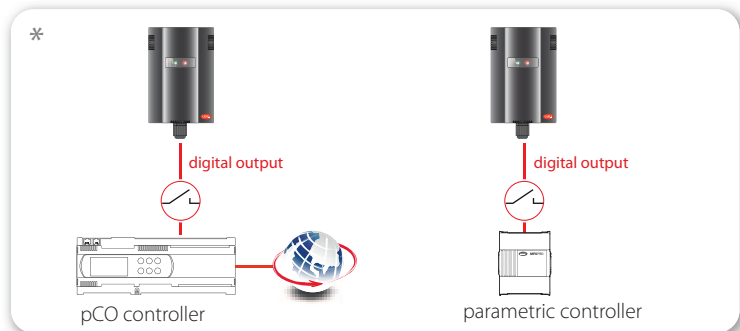

Technical specifications

	Type of sensor	
Features	Semiconductor IP41 and IP66 for R22, R134a, R404A, R407c, R410a	Infrared IP66 for CO₂
Outputs available	serial: RS485 Modbus analogue: 0 to 5 V, 1 to 5 V, 0 to 10 V, 2 to 10 V, 4 to 20 mA digital: relay 1 A, 24 Vac	
Local alarm	light (red LED) audible (buzzer): threshold 100 ppm	light (red LED) audible (buzzer): threshold 1500 ppm

Example applications

*: verify compatibility with application on controller

Prompt gas leak signal

Minimises costs due to leaks in the circuit, protecting people's health.

Better connectivity

Integration with most CAREL and third party controllers.

Standards compliant

Guarantees conformity with European (F-GAS and EN378) and US standards (ASHRAE 15).

Codes available

Code	version
DPWLA07000	Gas leak detector for R22, semiconductor version
DPWLA27000	5 m remote gas leak detector for R22, IP66 semiconductor version
DPWLB07000	Gas leak detector for R134a, semiconductor version
DPWLB27000	5 m remote gas leak detector for R134a, IP66 semiconductor version
DPWLC07000	Gas leak detector for R404a, semiconductor version
DPWLC27000	5 m remote gas leak detector for R404a, IP66 semiconductor version
DPWLD07000	Gas leak detector for R407c, semiconductor version
DPWLD27000	5 m remote gas leak detector for R407c, IP66 semiconductor version
DPWLE07000	Gas leak detector for R410a, semiconductor version
DPWLE27000	5 m remote gas leak detector for R410a, IP66 semiconductor version
DPWL417000	Gas leak detector for CO₂, infrared version
DPWL427000	5 m remote gas leak detector for CO₂, IP66 infrared version

Headquarters ITALY

CAREL INDUSTRIES Hqs.
Via dell'Industria, 11
35020 Brugine - Padova (Italy)
Tel. (+39) 0499 716611
Fax (+39) 0499 716600
carel@carel.com

Sales organization

CAREL Asia - www.carel.com
CAREL Australia - www.carel.com.au
CAREL China - www.carel-china.com
CAREL Deutschland - www.carel.de
CAREL France - www.carelfrence.fr
CAREL Iberica - www.carel.es

CAREL India - www.carel.in
CAREL Russia - www.carelrussia.com
CAREL South Africa - www.carelcontrols.co.za
CAREL Sud America - www.carel.com.br
CAREL U.K. - www.careluk.co.uk
CAREL U.S.A. - www.carelus.com

Affiliates

CAREL Czech & Slovakia - www.carel-cz.cz
CAREL Korea - www.carel.co.kr
CAREL Ireland - www.carel.com
CAREL Thailand - www.carel.co.th
CAREL Turkey - www.carel.com.tr

All trademarks hereby referenced are the property of their respective owners. CAREL INDUSTRIES is a registered trademark of CAREL INDUSTRIES in Italy and/or other countries.