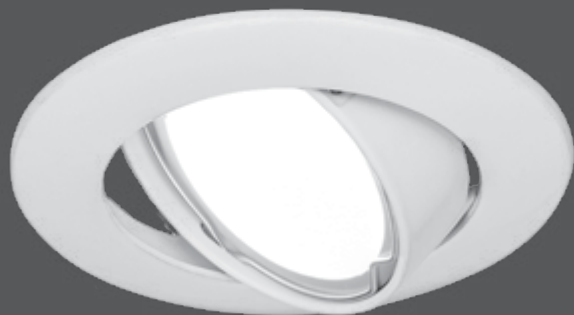

ЗОЛОТО
CA002

ХРОМ
CA003

CA005

Тип лампы	GU5.3
Максимальная мощность	50Вт
Степень защиты	IP20
Материал	цинк
Цвет	белый
Количество в упаковке	1/100