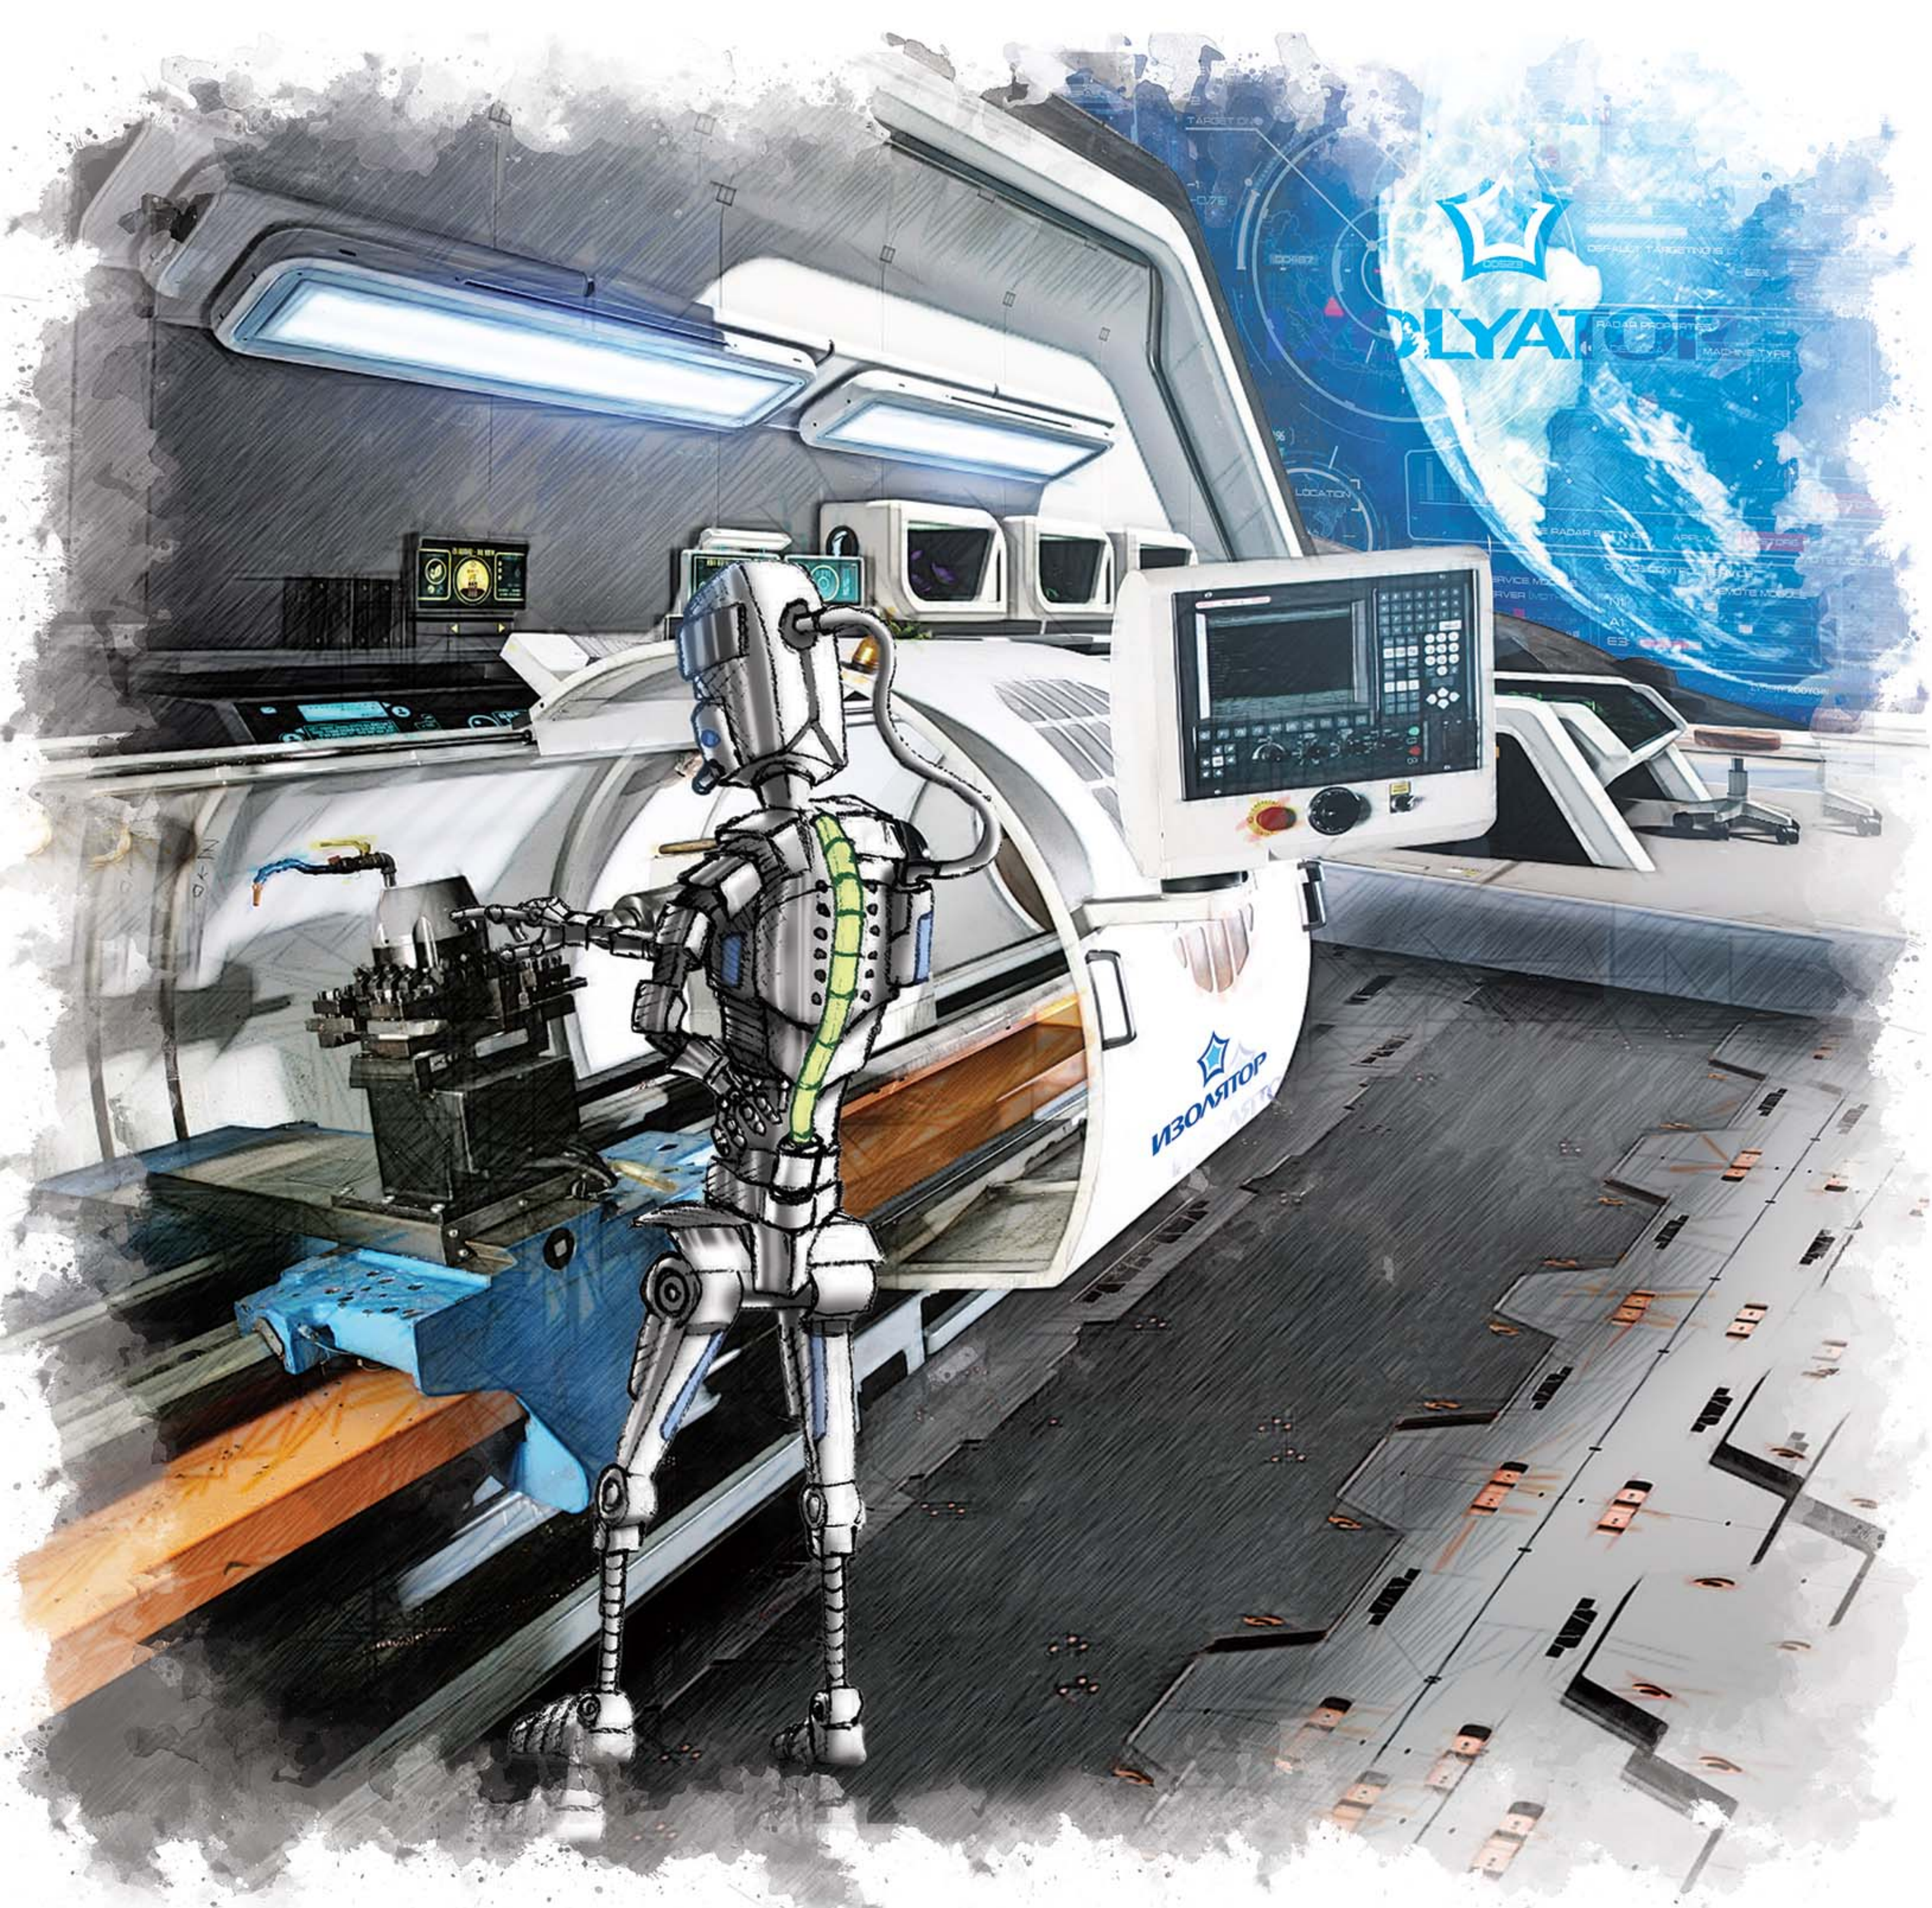

ЛУНА

ИЗГОТОВЛЕНИЕ ВТУЛОК

Луна – естественный спутник Земли

MOON

FLANGE MANUFACTURING

The Moon is a natural satellite of the Earth

www.mosizolyator.ru

**ТОЧНОСТЬ И ОПЕРАТИВНОСТЬ –
НА КАЖДОМ ЭТАПЕ**

**ACCURACY AND EFFICIENCY
AT EVERY STAGE**

МАРТ

MARCH

ПН ВТ СР ЧТ ПТ СБ **ВС**
MO TU WE TH FR SA **SU**

							01	02	03	04
05	06	07	08	09	10	11				
12	13	14	15	16	17	18				
19	20	21	22	23	24	25				
26	27	28	29	30	31