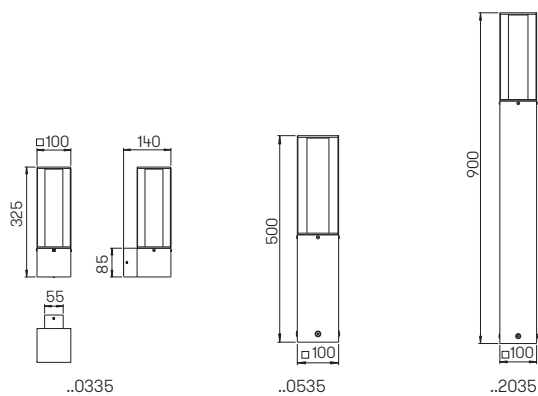

Art.-No.	Lamp	Lamp dimensions	Base
Wall light			
690335	1 × lamp	max. ø 52 × 175 mm	E27
90750309	appropriate lamp		E27
Pedestal light			
690535	1 × lamp	max. ø 52 × 175 mm	E27
90750309	appropriate lamp		E27
690010	appropriate sunk pedestal		
Bollard light			
692035	1 × lamp	max. ø 52 × 175 mm	E27
90750309	appropriate lamp		E27
690010	appropriate sunk pedestal