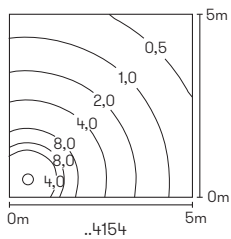

Pedestal and Path light

for standard lamps
cast aluminium, with mounting plate
clear acrylic glass

**Recommended distance:
Pedestal and Path light 5 m**

Art.-No.	Lamp	Base	Colour
Pedestal lights			
620554	1x lamp	E27	anthracite
660554	1x lamp	E27	black
680554	1x lamp	E27	white
690554	1x lamp	E27	silver
90750100	appropriate lamp	E27	
90750101	appropriate lamp	E27	
90750102	appropriate lamp	E27	
690010	appropriate sunk pedestal		
Path lights			
624154	1x lamp	E27	anthracite
664154	1x lamp	E27	black
684154	1x lamp	E27	white
694154	1x lamp	E27	silver
90750100	appropriate lamp	E27	
90750101	appropriate lamp	E27	
90750102	appropriate lamp	E27	
690010	appropriate sunk pedestal		