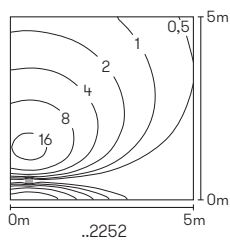

Wall- and
Bollard lights

with removable LED components
and integrated overvoltage protection
lightcolour warmwhite, 3000 K, dimmable
cast aluminium, with mounting plate
acrylic glass opal

Recommended distance:
Bollard light 6 m