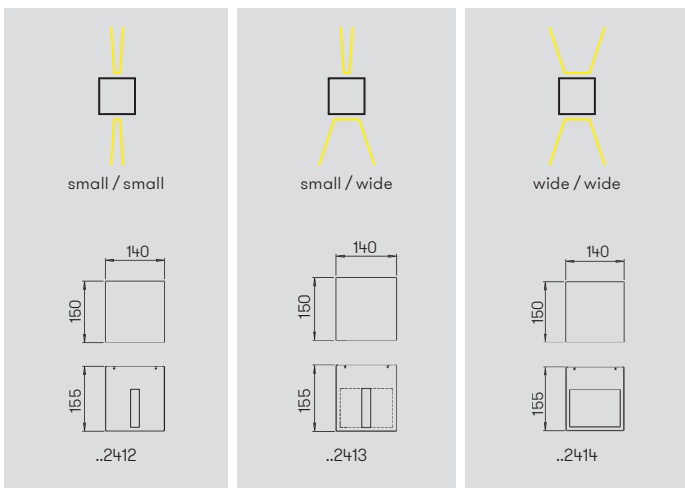

Light output

Art.-No.	Lamp	Luminous flux	Material
Wall floodlights with LED			
small / small			
692412	2 × LED 6,7 W	each 600 lm	StSt
small / wide			
692413	2 × LED 6,7 W	each 600 lm	StSt
wide / wide			
692414	2 × LED 6,7 W	each 600 lm	StSt