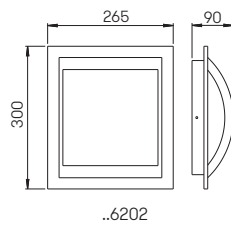

Wall lights

for standard lamps, cast aluminium with mounting plate, opal glass

Available on request with LED 10 W (900 lm, 3000 K, warmwhite) for power supply 230 V, 50 Hz.