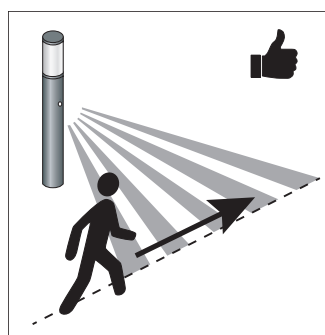

Detection range

approx. 6 to 8 m, depending on the angle of approach as well of the installation height and decreasing at lower surrounding temperature.