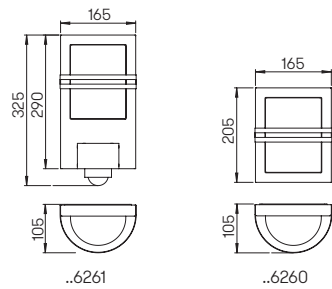

Art.-No.	Lamp	Base	Material / Colour
Wall light			
626250	1 × lamp	E27	StSt / anthracite
90750100	appropriate lamp	E27	
90750101	appropriate lamp	E27	
Wall light with movement detector			
626251	1 × lamp	E27	StSt / anthracite
90750100	appropriate lamp	E27	
Wall light			
626260	1 × lamp	E27	StSt / anthracite
90750100	appropriate lamp	E27	
90750101	appropriate lamp	E27	
Wall light with movement detector			
626261	1 × lamp	E27	StSt / anthracite
90750100	appropriate lamp	E27