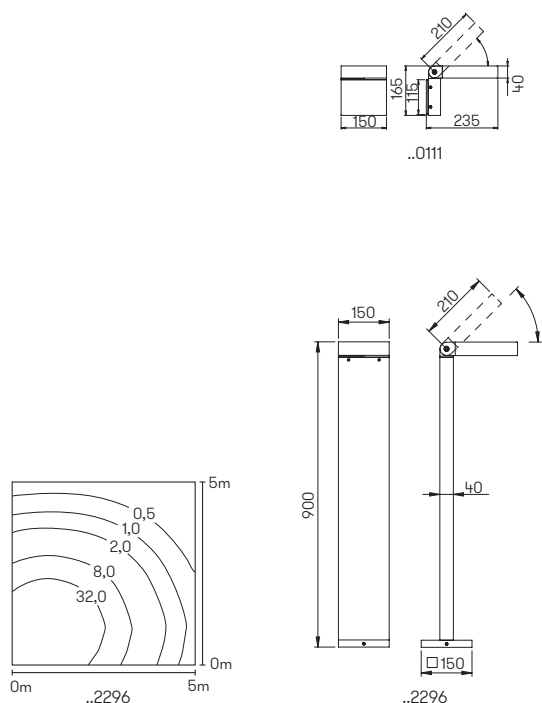

Wall- and
Bollard lights

with removable LED components
lightcolour warmwhite, 3000 K
with integrated converter AC/DC
cast aluminium and aluminium profile
with mounting plate, head 90° slewable

Recommended distance:
Bollard light 6 m

Art.-No.	Lamp	Luminous flux	Colour
Wall lights			
620111	1x LED 14 W	1400 lm	anthracite
660111	1x LED 14 W	1400 lm	black
680111	1x LED 14 W	1400 lm	white
690111	1x LED 14 W	1400 lm	silver
Bollard lights			
622296	1x LED 14 W	1400 lm	anthracite
662296	1x LED 14 W	1400 lm	black
682296	1x LED 14 W	1400 lm	white
692296	1x LED 14 W	1400 lm	silver
690010	appropriate sunk pedestal