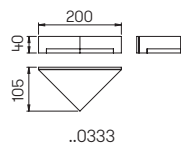

with removable LED components
and integrated overvoltage protection
lightcolour warmwhite, 3000 K, dimmable
cast aluminium, with mounting plate
acrylic glass opal

Recommended distance:
Bollard light 5 m

Art.-No.	Lamp	Luminous flux	Colour
Wall lights			
620333	1x LED 5 W	480 lm	anthracite
660333	1x LED 5 W	480 lm	black
680333	1x LED 5 W	480 lm	white
690333	1x LED 5 W	480 lm	silver
Bollard lights			
622279	1x LED 10 W	900 lm	anthracite
662279	1x LED 10 W	900 lm	black
682279	1x LED 10 W	900 lm	white
692279	1x LED 10 W	900 lm	silver