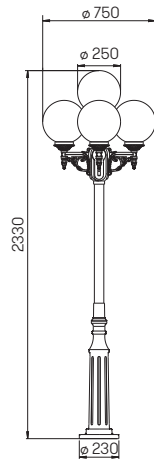

..2051

Art.-No.	Lamp	Base	Globe	Colour
Wall lights				
600609	1 x lamp	E27	ø 250	black-silver
670609	1 x lamp	E27	ø 250	white-gold
90750100	appropriate lamp	E27		
.. 1007	appropriate corner plate			
Path lights				
602014	1 x lamp	E27	ø 250	black-silver
672014	1 x lamp	E27	ø 250	white-gold
90750100	appropriate lamp	E27		
690010	appropriate sunk pedestal			
Pole lights 3-units				
602050	3 x lamp	E27	ø 250	black-silver
672050	3 x lamp	E27	ø 250	white-gold
90750100	appropriate lamp	E27		
690011	appropriate sunk pedestal			
Pole lights 4-units				
602051	4 x lamp	E27	ø 250	black-silver
672051	4 x lamp	E27	ø 250	white-gold
90750100	appropriate lamp	E27		
690011	appropriate sunk pedestal