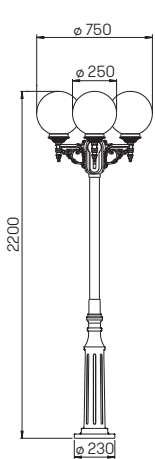

Wall lights
Path lights
Pole lights

for standard lamps, cast aluminium
with mounting plate
(except ..2050, ..2051),
pole light with pole, opal glass

Available on request with clear bubble
glass, then -b at the end of the article
number.

..2050

Art.-No.	Lamp	Base	Globe	Colour
Wall lights				
600609	1 x lamp	E27	ø 250	black-silver
670609	1 x lamp	E27	ø 250	white-gold
90750100	appropriate lamp	E27		
.. 1007	appropriate corner plate			
Path lights				
602014	1 x lamp	E27	ø 250	black-silver
672014	1 x lamp	E27	ø 250	white-gold
90750100	appropriate lamp	E27		
690010	appropriate sunk pedestal			
Pole lights 3-units				
602050	3 x lamp	E27	ø 250	black-silver
672050	3 x lamp	E27	ø 250	white-gold
90750100	appropriate lamp	E27		
690011	appropriate sunk pedestal			
Pole lights 4-units				
602051	4 x lamp	E27	ø 250	black-silver
672051	4 x lamp	E27	ø 250	white-gold
90750100	appropriate lamp	E27		
690011	appropriate sunk pedestal