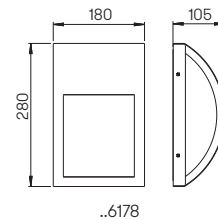

Art.-No.	Lamp	Base
Wall light		
696178	1 × lamp	E27
90750100	appropriate lamp	E27
90750101	appropriate lamp	E27
Wall light with movement detector		
696278	1 × lamp	E27
90750100	appropriate lamp	E27