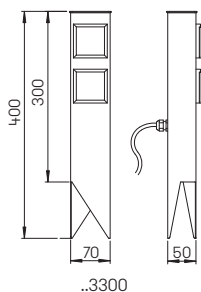

Socket columns
Socket columns
with spike

IP
44

with 2 shockproof sockets
with increased contact protection
stainless steel resp. cast aluminium
with connecting terminals 3 × 2.5 ² ready
for connection with mounting plate
resp. spike with 2.5 m cable and plug
..4400-CH, socket CH - type J
..4400-F, socket F/B - type E