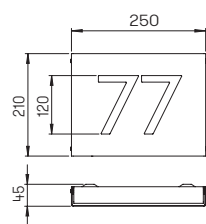

House number lights

with removable LED components,
lightcolour warmwhite, 3000 K
with integrated twilight switch
stainless steel
customized laser-made
lettering height: 120 mm

**For the order please mention
the house number.**

..6012

Art.-No.	Lamp	Luminous flux
House number light 1-2 numbers		
696012	1x LED 2,0 W	120 lm
House number light 2-3 numbers		
696013	1x LED 2,0 W	120 lm