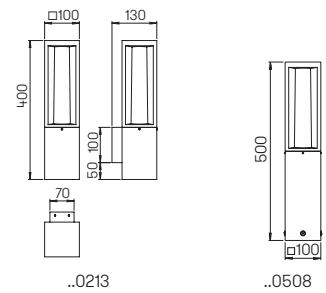

Wall lights
Pedestal lights
Bollard lights

for LED-Retrofit, cast aluminium
 with mounting plate, opal glass

Recommended distance:
Pedestal and Bollard light 6 m

Art.-No.	Lamp	Lamp dimensions	Base	Colour
Wall lights				
660213	1 × lamp	max. ø 52 × 175 mm	E27	black
680213	1 × lamp	max. ø 52 × 175 mm	E27	white
690213	1 × lamp	max. ø 52 × 175 mm	E27	silver
90750309	appropriate lamp		E27	
Pedestal lights				
660508	1 × lamp	max. ø 52 × 175 mm	E27	black
680508	1 × lamp	max. ø 52 × 175 mm	E27	white
690508	1 × lamp	max. ø 52 × 175 mm	E27	silver
90750309	appropriate lamp		E27	
690010	appropriate sunk pedestal			
Bollard lights				
662266	1 × lamp	max. ø 52 × 175 mm	E27	black
682266	1 × lamp	max. ø 52 × 175 mm	E27	white
692266	1 × lamp	max. ø 52 × 175 mm	E27	silver
90750309	appropriate lamp		E27	
690010	appropriate sunk pedestal			
Bollard lights with movement detector				
662066	1 × lamp	max. ø 52 × 175 mm	E27	black
682066	1 × lamp	max. ø 52 × 175 mm	E27	white
692066	1 × lamp	max. ø 52 × 175 mm	E27	silver
90750309	appropriate lamp		E27	
690010	appropriate sunk pedestal			