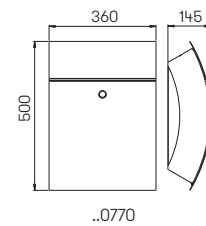

Art.-No.	Material	Deposit slot
690785	stainless steel	300 mm x 50 mm
690770	stainless steel	300 mm x 45 mm
690755	stainless steel	260 mm x 40 mm