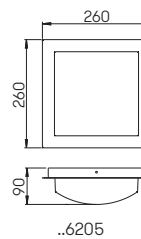

Art.-No.	Lamp	Base
Wall and ceiling light		
696205	1 × lamp	E27
90750100	appropriate lamp	E27
90750101	appropriate lamp	E27