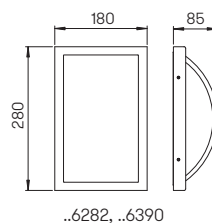

Art.-No.	Lamp	Base
Wall light		
696282	1 x lamp	E27
90750100	appropriate lamp	E27
Wall light with movement detector		
696283	1 x lamp	E27
90750100	appropriate lamp	E27

Art.-No.	Lamp	Luminous flux
Wall light with LED		
696390	1 x LED 10 W	900 lm
Wall light with movement detector and LED		
696391	1 x LED 10 W	900 lm