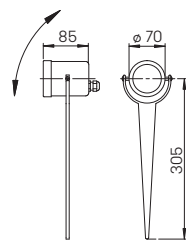

Floodlight with spike

with removable LED components
lightcolour warmwhite, 3000 K
with integrated converter AC/DC
stainless steel, slewable 120°
with 2.5 m cable and plug
borosilicate glass clear

Available on request with half beam angle 45° or lightcolour white (4000 K).

Distance [m]	ø Cone [m]	Illumination [lx]
3,0	1,5	31
2,0	1,0	70
1,0	0,5	270

..2112 Half beam angle 30°

..2112

Art.-No.	Lamp	Luminous flux	Material
Floodlight with spike			
692112	1 × LED 4,5 W	330 lm	StSt

Floodlight with spike

for pressed glass reflector lamps PAR 16
cast aluminium, slewable 120°
with 2.5 m cable and plug
borosilicate glass clear

Distance [m]	ø Cone [m]	Illumination [lx]
6,0	3,6	18
4,0	2,4	40
2,0	1,2	150

Art.-No.	Lamp	Lamp dimensions	Base	Colour
Floodlight with spike				
662197	1 × lamp PAR 16	max. ø 50 × 58 mm	GU10	black
682197	1 × lamp PAR 16	max. ø 50 × 58 mm	GU10	white
692197	1 × lamp PAR 16	max. ø 50 × 58 mm	GU10	silver
90750105	appropriate lamp		GU10