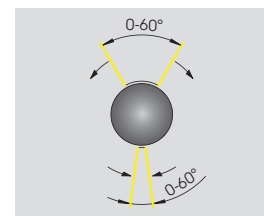

Light output

Art.-No.	Lamp	Luminous flux	Colour
Wall floodlights			
622315	2 × LED 3 W	each 330 lm	anthracite
662315	2 × LED 3 W	each 330 lm	black
682315	2 × LED 3 W	each 330 lm	white
692315	2 × LED 3 W	each 330 lm	silver