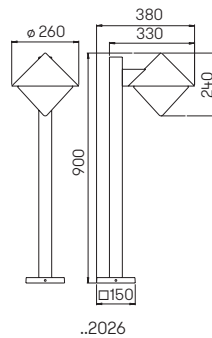

Wall- and Path lights

for standard lamps, cast aluminium with mounting plate, opal glass

Recommended distance:
Path light 5 m

Art.-No.	Lamp	Base	Colour
Wall lights			
660645	1 × lamp	E27	black
680645	1 × lamp	E27	white
690645	1 × lamp	E27	silver
90750100	appropriate lamp	E27	
.. 1005	appropriate corner plate		
Wall lights with movement detector			
660646	1 × lamp	E27	black
680646	1 × lamp	E27	white
690646	1 × lamp	E27	silver
90750100	appropriate lamp	E27	
.. 1005	appropriate corner plate		
Wall lights			
660617	1 × lamp	E27	black
680617	1 × lamp	E27	white
690617	1 × lamp	E27	silver
90750100	appropriate lamp	E27	
Path lights			
662026	1 × lamp	E27	black
682026	1 × lamp	E27	white
692026	1 × lamp	E27	silver
90750100	appropriate lamp	E27	
690010	appropriate sunk pedestal