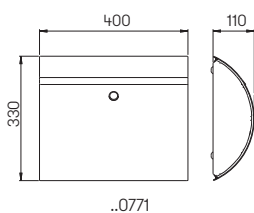

Wall letterbox and Newspaperholder

stainless steel
letter drop at the top
unloading at the front,
with stainless steel lock and 2 keys,
mounting material included