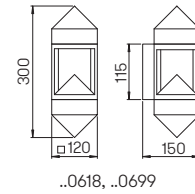

Art.-No.	Lamp	Luminous flux	Colour
with LED			
Wall lights			
660699	1 x LED 12 W	1200 lm	black
680699	1 x LED 12 W	1200 lm	white
Pedestal lights			
660599	1 x LED 12 W	1200 lm	black
680599	1 x LED 12 W	1200 lm	white
690010	appropriate sunk pedestal		
Bollard lights			
662299	1 x LED 12 W	1200 lm	black
682299	1 x LED 12 W	1200 lm	white
690010	appropriate sunk pedestal		

Art.-No.	Lamp	Lamp length	Base	Colour
for lamps				
Wall lights				
660618	1 x QT-DE 12 80 W	74,9 mm	R7s	black
680618	1 x QT-DE 12 80 W	74,9 mm	R7s	white
Pedestal lights				
660523	1 x QT-DE 12 80 W	74,9 mm	R7s	black
680523	1 x QT-DE 12 80 W	74,9 mm	R7s	white
690010	appropriate sunk pedestal			
Bollard lights				
662016	1 x QT-DE 12 80 W	74,9 mm	R7s	black
682016	1 x QT-DE 12 80 W	74,9 mm	R7s	white
690010	appropriate sunk pedestal