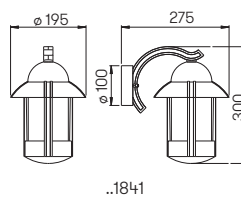

Wall lights
Pedestal lights
Bollard lights
Path lights

for standard lamps
 cast aluminium, with mounting plate
 opal glass

Recommended distance:
Pedestal and Path light 5 m

..1841

..1840

..1842

Art.-No.	Lamp	Base	Colour
Wall lights			
601841	1 x lamp	E27	black-silver
651841	1 x lamp	E27	brown-brass
671841	1 x lamp	E27	white-gold
90750100	appropriate lamp	E27	
..1005	appropriate corner plate		
Wall lights with movement detector			
601842	1 x lamp	E27	black-silver
651842	1 x lamp	E27	brown-brass
671842	1 x lamp	E27	white-gold
90750100	appropriate lamp	E27	
..1005	appropriate corner plate		