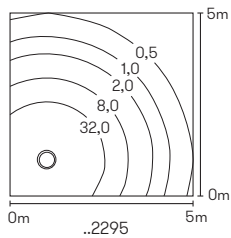

..2295

Art.-No.	Lamp	Luminous flux	Colour
Wall lights			
620275	1x LED 9 W	1000 lm	anthracite
660275	1x LED 9 W	1000 lm	black
680275	1x LED 9 W	1000 lm	white
690275	1x LED 9 W	1000 lm	silver
..1002	appropriate corner plate		
Bollard lights			
622295	1x LED 9 W	1000 lm	anthracite
662295	1x LED 9 W	1000 lm	black
682295	1x LED 9 W	1000 lm	white
692295	1x LED 9 W	1000 lm	silver
690010	appropriate sunk pedestal