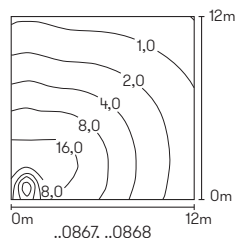

with removable LED components and integrated overvoltage protection
lightcolour warmwhite, 3000 K with integrated converter AC/DC
cast aluminium and aluminium dimmable through DALI control
stele with pole and door for setting in concrete
shock-resistant acrylic glass clear

Recommended distance: 18 m

Available on request in further technical versions, e.g. with insect friendly Amber LED, dimmable 0-10 V or lightcolour white (4000 K).

Available on request with mounting plate.