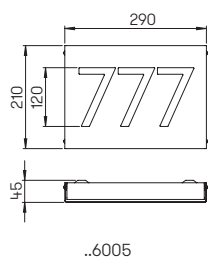

House number lights

with integrated twilight switch and removable LED components
lightcolour warmwhite, 3000 K
stainless steel painted
customized laser-made
lettering height: 120 mm

For the order please mention the house number.

Art.-No.	Lamp	Luminous flux	Colour
1-2 numbers			
626004	1x LED 2,0 W	120 lm	anthracite
666004	1x LED 2,0 W	120 lm	black
2-3 numbers			
626005	1x LED 2,0 W	120 lm	anthracite
666005	1x LED 2,0 W	120 lm	black