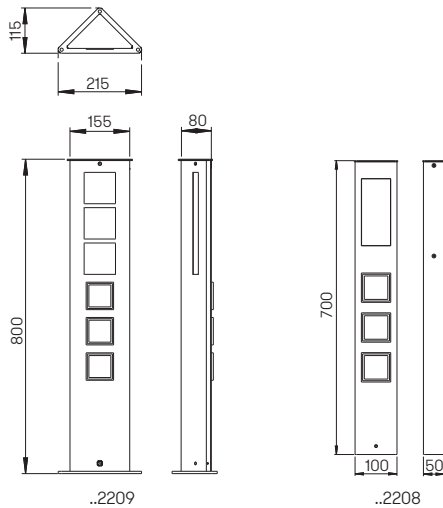

Available on request with more sockets
and switch combinations.

Art.-No.	Inserts	Lamp dimensions	Base	Material
Light columns three-side light output				
692209	1 × lamp	max. ø 45 × 175 mm	E27	StSt
90750309	appropriate lamp		E27	