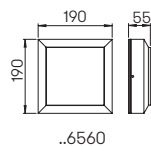

with removable LED components and integrated overvoltage protection
lightcolour warmwhite, 3000 K, dimmable
cast aluminium, with mounting plate
acrylic glass satiné, impact resistant