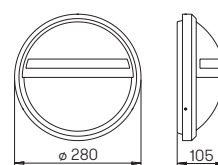

Wall and Ceiling lights

for standard lamps, cast aluminium with mounting plate, opal glass

LED

Available on request with LED 10 W (900 lm, 3000 K, warmwhite) for power supply 230 V, 50 Hz.

..6106

..6105

..6047