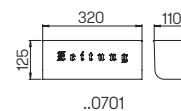

Art.-No.	Colour	Deposit slot
Wall letterboxes		
600700	black-silver	255 mm x 45 mm
650700	brown-brass	255 mm x 45 mm
670700	white-gold	255 mm x 45 mm
newspaperholder open to the right		
600701	black-silver	
650701	brown-brass	
670701	white-gold