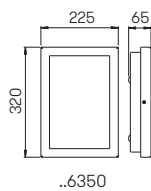

with removable LED components and integrated overvoltage protection
lightcolour warmwhite, 3000 K, dimmable
stainless steel, with mounting plate
opal coated plane glass