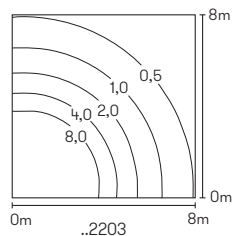

Recommended distance:

Bollard light 7 m

Pole light 12 m

Pole light available for mounting on a wall with an accessory on request.