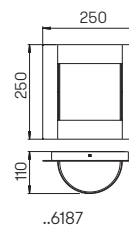

Art.-No.	Lamp	Base
Wall light		
696187	1 × lamp	E27
90750100	appropriate lamp	E27
90750101	appropriate lamp	E27
Wall light with movement detector		
696188	1 × lamp	E27
90750100	appropriate lamp	E27