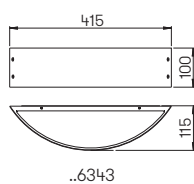

Art.-No.	Lamp	Luminous flux
with LED		
696346	2 x LED 5,8 W	each 430 lm
696342	2 x LED 7,8 W	each 580 lm
696343	2 x LED 9,6 W	each 720 lm

Art.-No.	Lamp	Base
for lamps		
696146	1 x lamp	G9
696142	1 x lamp	R7s
90750103	appropriate lamp	G9