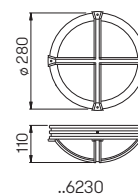

Art.-No.	Lamp	Base	Colour
Wall lights			
603221	1 × lamp	E27	black-silver
653221	1 × lamp	E27	brown-brass
673221	1 × lamp	E27	white-gold
90750100	appropriate lamp	E27	
90750101	appropriate lamp	E27	
Wall and ceiling lights			
606230	1 × lamp	E27	black-silver
656230	1 × lamp	E27	brown-brass
676230	1 × lamp	E27	white-gold
90750100	appropriate lamp	E27	
90750101	appropriate lamp	E27