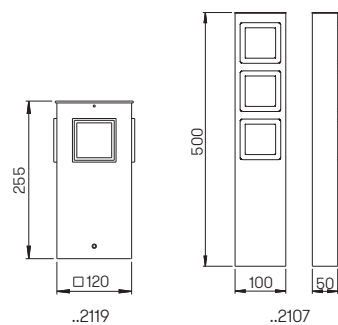

Art.-No.	Inserts	Material
Socket columns		
692107	3-units	StSt
692119	4-units	StSt
690010	appropriate sunk pedestal