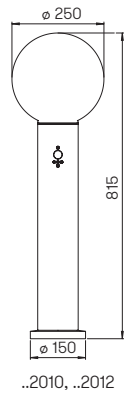

Pedestal lights
Bollard lights

for standard lamps, cast aluminium
with mounting plate, clear bubble glass

Available on request with opal glass,
then -o at the end of the article number.

..2012

Art.-No.	Lamp	Base	Globe	Colour
Pedestal lights				
660503	1 x lamp	E27	ø 250	black
680503	1 x lamp	E27	ø 250	white
90750100	appropriate lamp	E27		
90750101	appropriate lamp	E27		
690010	appropriate sunk pedestal			
Bollard lights				
662012	1 x lamp	E27	ø 250	black
682012	1 x lamp	E27	ø 250	white
90750100	appropriate lamp	E27		
90750101	appropriate lamp	E27		
690010	appropriate sunk pedestal			
Bollard lights with movement detector				
662010	1 x lamp	E27	ø 250	black
682010	1 x lamp	E27	ø 250	white
90750100	appropriate lamp	E27		
690010	appropriate sunk pedestal