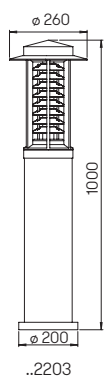

Recommended distance:

Bollard light 7 m

Pole light 12 m

Pole light available for mounting on a wall with an accessory on request.