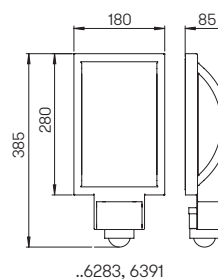

Art.-No.	Lamp	Base
Wall light		
696282	1 x lamp	E27
90750100	appropriate lamp	E27
Wall light with movement detector		
696283	1 x lamp	E27
90750100	appropriate lamp	E27

Art.-No.	Lamp	Luminous flux
Wall light with LED		
696390	1 x LED 10 W	900 lm
Wall light with movement detector and LED		
696391	1 x LED 10 W	900 lm