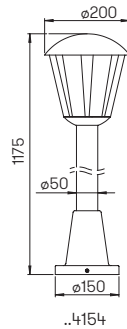

Pedestal and Path light

for standard lamps
cast aluminium, with mounting plate
clear acrylic glass

**Recommended distance:
Pedestal and Path light 5 m**

Art.-No.	Lamp	Base	Colour
Pedestal lights			
620554	1x lamp	E27	anthracite
660554	1x lamp	E27	black
680554	1x lamp	E27	white
690554	1x lamp	E27	silver
90750100	appropriate lamp	E27	
90750101	appropriate lamp	E27	
90750102	appropriate lamp	E27	
690010	appropriate sunk pedestal		
Path lights			
624154	1x lamp	E27	anthracite
664154	1x lamp	E27	black
684154	1x lamp	E27	white
694154	1x lamp	E27	silver
90750100	appropriate lamp	E27	
90750101	appropriate lamp	E27	
90750102	appropriate lamp	E27	
690010	appropriate sunk pedestal		