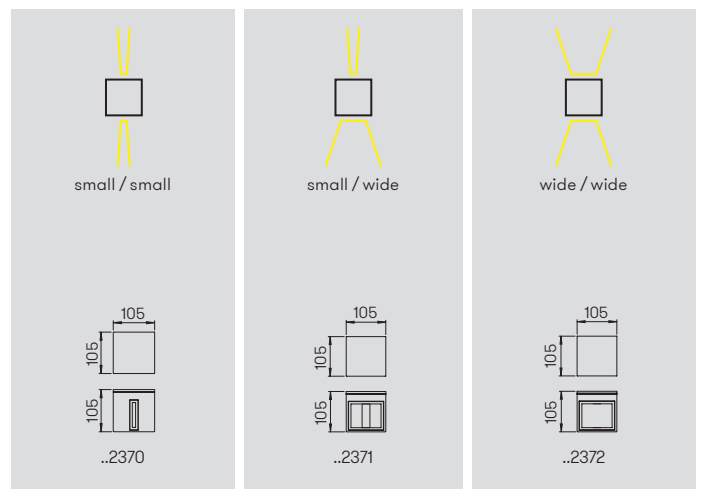

Light output

Art.-No.	Lamp	Luminous flux	Colour
Wall floodlights with LED			
small / small			
622370	2 × LED 3 W	each 330 lm	anthracite
662370	2 × LED 3 W	each 330 lm	black
682370	2 × LED 3 W	each 330 lm	white
692370	2 × LED 3 W	each 330 lm	silver
small / wide			
622371	2 × LED 3 W	each 330 lm	anthracite
662371	2 × LED 3 W	each 330 lm	black
682371	2 × LED 3 W	each 330 lm	white
692371	2 × LED 3 W	each 330 lm	silver
wide / wide			
622372	2 × LED 3 W	each 330 lm	anthracite
662372	2 × LED 3 W	each 330 lm	black
682372	2 × LED 3 W	each 330 lm	white
692372	2 × LED 3 W	each 330 lm	silver