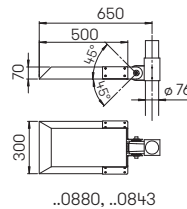

**For illumination of streets, pavements
and squares in accordance
with EN 13201**

**Recommended distance:
4,5 × pole height**

**On request with up to 116 W with
12500 lm or for mounting on a corner
deliverable.**