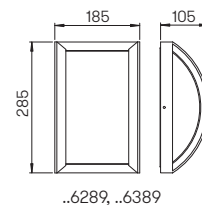

Art.-No.	Lamp	Luminous flux	Colour
Wall and ceiling lights with LED			
666389	1 x LED 10 W	900 lm	black
686389	1 x LED 10 W	900 lm	white
696389	1 x LED 10 W	900 lm	silver

Art.-No.	Lamp	Base	Colour
Wall and ceiling lights for lamps			
666289	1 x lamp	E27	black
686289	1 x lamp	E27	white
696289	1 x lamp	E27	silver
90750100	appropriate lamp	E27	
90750101	appropriate lamp	E27