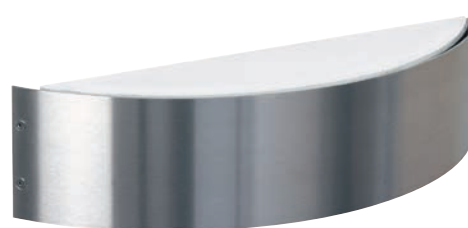

Wall lights

with double-sided
light output

with removable LED components
lightcolour warmwhite, 3000 K
with integrated converter AC/DC resp.
for lamps QT 14, QT-DE 12 (l = 74,90 mm)
stainless steel, with mounting plate made
out of cast aluminium,
opal coated plane glass

**Available on request with one-sided
light output.**

Art.-No.	Lamp	Luminous flux
with LED		
696346	2 x LED 5,8 W	each 430 lm
696342	2 x LED 7,8 W	each 580 lm
696343	2 x LED 9,6 W	each 720 lm

Art.-No.	Lamp	Base
for lamps		
696146	1 x lamp	G9
696142	1 x lamp	R7s
90750103	appropriate lamp	G9