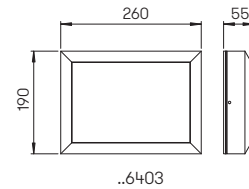

Art.-No.	Lamp	Luminous flux	Colour
Wall and ceiling lights			
626403	1 x LED 16 W	1600 lm	anthracite
666403	1 x LED 16 W	1600 lm	black
686403	1 x LED 16 W	1600 lm	white
696403	1 x LED 16 W	1600 lm	silver

Wall and Ceiling lights

with removable LED components
lightcolour warmwhite, 3000 K
cast aluminium, with mounting plate
opal glass