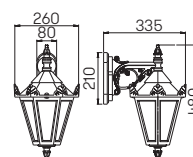

Wall lights

for standard lamps
cast aluminium, with mounting plate
clear plane glass

..1807