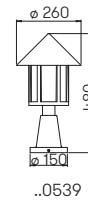

Art.-No.	Lamp	Base	Colour
Wall lights			
663222	1 x lamp	E27	black
653222	1 x lamp	E27	brown-brass
683222	1 x lamp	E27	white
90750100	appropriate lamp	E27	
90750101	appropriate lamp	E27	
90750102	appropriate lamp	E27	
661824	1 x lamp	E27	black
651824	1 x lamp	E27	brown-brass
681824	1 x lamp	E27	white
90750100	appropriate lamp	E27	
90750101	appropriate lamp	E27	
90750102	appropriate lamp	E27	
..1005	appropriate corner plate		
Wall lights with movement detector			
661825	1 x lamp	E27	black
651825	1 x lamp	E27	brown-brass
681825	1 x lamp	E27	white
90750100	appropriate lamp	E27	
90750102	appropriate lamp	E27	
..1005	appropriate corner plate		
Pedestal lights			
660539	1 x lamp	E27	black
650539	1 x lamp	E27	brown-brass
680539	1 x lamp	E27	white
90750100	appropriate lamp	E27	
90750101	appropriate lamp	E27	
90750102	appropriate lamp	E27	
690010	appropriate sunk pedestal