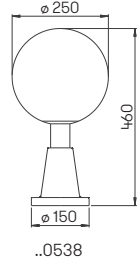

Pedestal lights
Path lights
Pole lights

for standard lamps, cast aluminium with mounting plate, pole light with pole, clear crystal glass

Available on request with opal glass, then -o at the end of the article number.

..0538

..0538-o