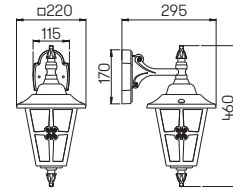

Wall lights
Pedestal lights
Path lights

for standard lamps
cast aluminium, with mounting plate
(except ..0532, ..4136)
clear cathedral glass

Recommended distance:
Pedestal and Path light 5 m

..1805