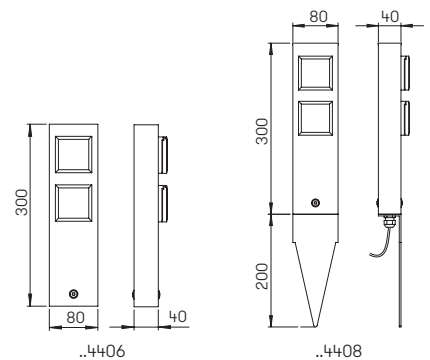

CASAMBI

The sockets can be switched on / off separated from each other via a Casambi-Control.

Available on request with Zigbee control.

Art.-No.	Inserts	Colour
Socket column		
624406	2-units	anthracite / silver
Socket column with spike		
624408	2-units	anthracite / silver