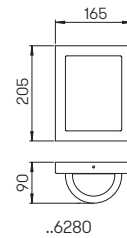

Art.-No.	Lamp	Base
Wall and ceiling lights		
696280	1 × lamp	E27
696281	1 × lamp	E27
90750100	appropriate lamp	E27
90750101	appropriate lamp	E27