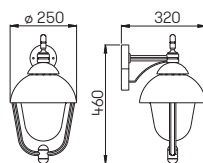

Country style lights

..0689