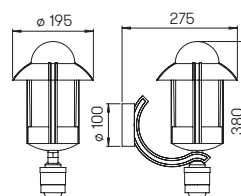

Wall lights
Pedestal lights
Bollard lights
Path lights

for standard lamps
 cast aluminium, with mounting plate
 opal glass

Recommended distance:
Pedestal and Path light 5 m

..1841

..1840

..1842

Art.-No.	Lamp	Base	Colour
Wall lights			
601841	1 x lamp	E27	black-silver
651841	1 x lamp	E27	brown-brass
671841	1 x lamp	E27	white-gold
90750100	appropriate lamp	E27	
..1005	appropriate corner plate		
Wall lights with movement detector			
601842	1 x lamp	E27	black-silver
651842	1 x lamp	E27	brown-brass
671842	1 x lamp	E27	white-gold
90750100	appropriate lamp	E27	
..1005	appropriate corner plate		