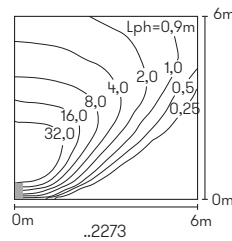

Art.-No.	Inserts	Luminous flux	Material
Light column light output one-side			
692208	1 × LED 8W	880 lm	StSt

Project lights

Bollard light

with removable LED components
lightcolour warmwhite, 3000 K
with integrated converter AC/DC
aluminium and stainless steel
with mounting plate, reflector made of
anodised pure aluminium
patterned safety glass