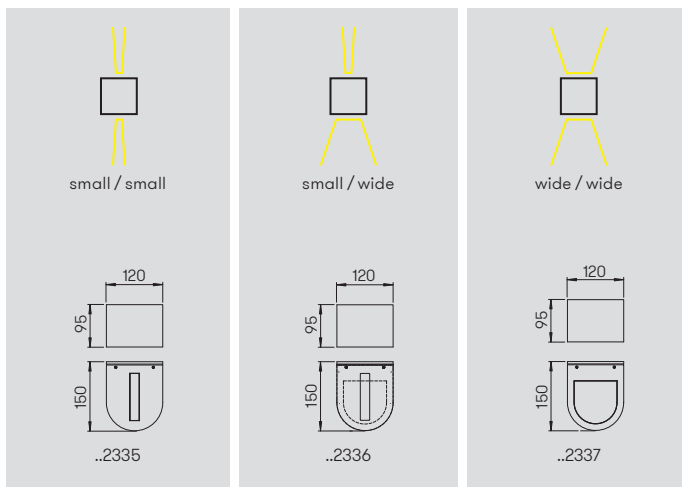

Light output