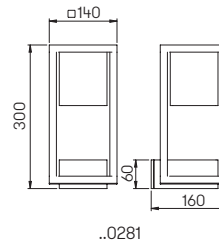

Wall- and Bollard lights

with removable LED components
and integrated overvoltage protection
lightcolour warmwhite, 3000 K, dimmable
cast aluminium, with mounting plate
acrylic glass opal

**Recommended distance:
Bollard light 5 m**

Art.-No.	Lamp	Luminous flux	Colour
Wall lights			
620281	1x LED 5 W	480 lm	anthracite
660281	1x LED 5 W	480 lm	black
680281	1x LED 5 W	480 lm	white
690281	1x LED 5 W	480 lm	silver
Bollard lights			
622281	1x LED 10 W	900 lm	anthracite
662281	1x LED 10 W	900 lm	black
682281	1x LED 10 W	900 lm	white
692281	1x LED 10 W	900 lm	silver
690010	appropriate sunk pedestal