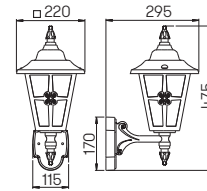

Wall lights
Pedestal lights
Path lights

for standard lamps
cast aluminium, with mounting plate
(except ..0532, ..4136)
clear cathedral glass

Recommended distance:
Pedestal and Path light 5 m

..1805

..1804