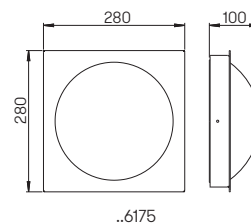

Wall- and Ceiling light

for standard lamps, stainless steel with mounting plate made out of cast aluminium opal glass

Available on request with LED 10 W (900 lm, 3000 K, warmwhite) for power supply 230 V, 50 Hz.

Art.-No.	Lamp	Base
Wall and ceiling light		
696175	1 × lamp	E27
90750100	appropriate lamp	E27
90750101	appropriate lamp	E27