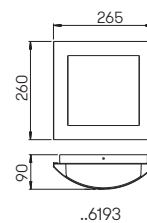

Wall and Ceiling lights

for standard lamps, stainless steel with mounting plate made out of cast aluminium, opal glass

Available on request with LED 10 W (900 lm, 3000 K, warmwhite) for power supply 230 V, 50 Hz.