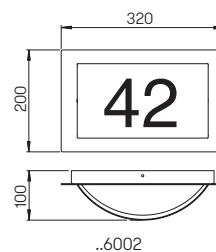

Art.-No.	Lamp	Base
House number lights		
696002	1 x lamp	E27
90750100	appropriate lamp	E27
90750101	appropriate lamp	E27