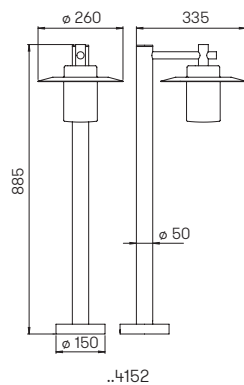

Wall lights
Path lights

for standard lamps
cast aluminium, with mounting plate
opal glass

Recommended distance:
Path light 5 m