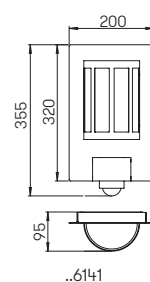

Wall lights
Pedestal light
Bollard lights

for standard lamps resp. for additional pressed glass reflector lamp PAR 20 stainless steel, with mounting plate made out of cast aluminium (only ..0505, ..2246, ..2011), opal glass

Recommended distance:
Pedestal and Bollard light 6 m

Available on request with LED 10 W (900 lm, 3000 K, warmwhite) for power supply 230 V, 50 Hz.

Art.-No.	Lamp	Base
Wall light with movement detector		
696141	1 × lamp	E27
90750100	appropriate lamp	E27
Wall light		
696119	1 × lamp	E27
90750100	appropriate lamp	E27
90750101	appropriate lamp	E27