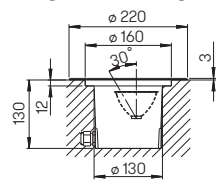

In-ground floodlight

up to 30° slewable

for lamps QT 14
symmetrical and asymmetrical
lightdistribution possible
housing cast aluminium
cover made out of stainless steel
reflektor made out of anodised pure
aluminium
clear safety glass
insert hole: $\varnothing$ 130 mm x 130 mm
surface temperature max. 120 °C
loading max. 1000 kg

Distance [m]	$\varnothing$ Cone [m]	Illumination [lx]
3,0	1,8	75
2,0	1,2	170
1,0	0,6	670

..2149 Half beam angle 30°

..2149