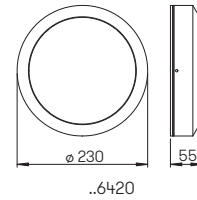

Art.-No.	Lamp	Luminous flux	Colour
Wall and ceiling lights			
626420	1 x LED 24 W	2400 lm	anthracite
666420	1 x LED 24 W	2400 lm	black
686420	1 x LED 24 W	2400 lm	white
696420	1 x LED 24 W	2400 lm	silver