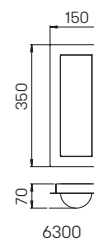

Art.-No.	Lamp	Luminous flux
Wall and ceiling light		
696300	1 x LED 16 W	1600 lm