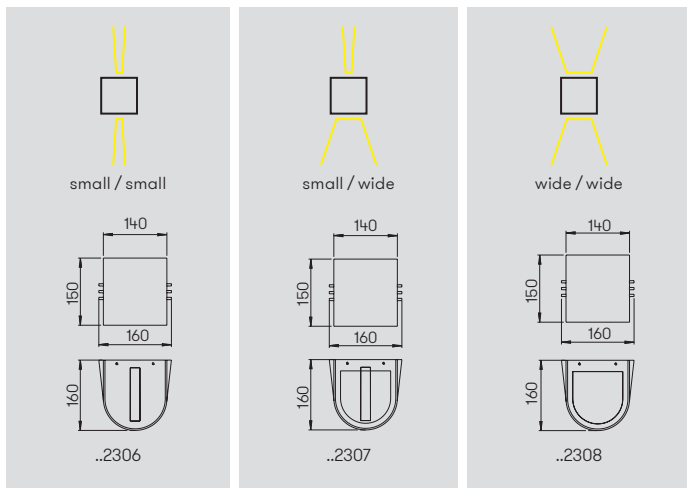

Wall floodlights

with removable LED components
lightcolour warmwhite, 3000 K
with integrated converter AC/DC
cast aluminium with mounting plate
borosilicate glass clear resp. clear lens
with different light distributions
(small, wide)

Available on request with one-sided
light output as well as with lightcolour
white (4000 K).

Light output