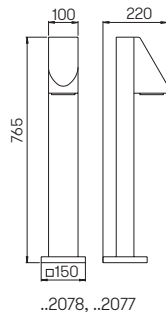

Wall- and
Bollard lights

with removable LED components
and integrated overvoltage protection
lightcolour warmwhite, 3000 K resp.
for pressed glass reflector lamp PAR 16
cast aluminium with mounting plate
clear bubble glass

Art.-No.	Lamp	Luminous flux	Colour
Wall lights with LED			
660671	1 x LED 10 W	900 lm	black
680671	1 x LED 10 W	900 lm	white
690671	1 x LED 10 W	900 lm	silver
Bollard lights with LED			
662078	1 x LED 10 W	900 lm	black
682078	1 x LED 10 W	900 lm	white
692078	1 x LED 10 W	900 lm	silver
690010	appropriate sunk pedestal		

Art.-No.	Lamp	Lamp dimensions	Base	Colour
Wall lights for PAR 16				
660677	1 x lamp PAR 16	max. ø 60 x 54 mm	GU10	black
680677	1 x lamp PAR 16	max. ø 60 x 54 mm	GU10	white
690677	1 x lamp PAR 16	max. ø 60 x 54 mm	GU10	silver
90750105	appropriate lamp		GU10	
Bollard lights for PAR 16				
662077	1 x lamp PAR 16	max. ø 60 x 54 mm	GU10	black
682077	1 x lamp PAR 16	max. ø 60 x 54 mm	GU10	white
692077	1 x lamp PAR 16	max. ø 60 x 54 mm	GU10	silver
90750105	appropriate lamp		GU10	
690010	appropriate sunk pedestal