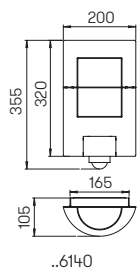

Wall and Ceiling lights

for standard lamps, stainless steel with mounting plate made out of cast aluminium, opal glass

Available on request with LED 10 W (900 lm, 3000 K, warmwhite) for power supply 230 V, 50 Hz.

Art.-No.	Lamp	Base
Wall and ceiling light		
696191	1 × lamp	E27
90750100	appropriate lamp	E27
90750101	appropriate lamp	E27
Wall light with movement detector		
696140	1 × lamp	E27
90750100	appropriate lamp	E27
Wall light		
696223	1 × lamp	E27
90750100	appropriate lamp	E27
90750101	appropriate lamp	E27