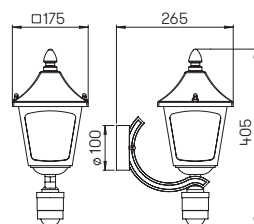

Wall lights
Pedestal lights
Path lights

for standard lamps
cast aluminium, with mounting plate
clear hollow glass

Recommended distance:
Pedestal and Path light 5 m

..1821

..1820

..1822

Art.-No.	Lamp	Base	Colour
Wall lights			
601821	1 × lamp	E27	black-silver
651821	1 × lamp	E27	brown-brass
671821	1 × lamp	E27	white-gold
90750100	appropriate lamp	E27	
90750101	appropriate lamp	E27	
90750102	appropriate lamp	E27	
..1005	appropriate corner plate		
Wall lights with movement detector			
601822	1 × lamp	E27	black-silver
651822	1 × lamp	E27	brown-brass
671822	1 × lamp	E27	white-gold
90750100	appropriate lamp	E27	
90750101	appropriate lamp	E27	
90750102	appropriate lamp	E27	
..1005	appropriate corner plate		