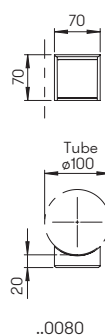

Stainless steel care tissue

The microfibre-stainless steel care tissue with anti-finger print, effect cleans and maintains stainless steel and other metallic surfaces with its natural, environmentally friendly protective film, individually packed

Art.-No.	content
690027	10 care tissues

Sunk pedestal

cast aluminium
flange for three-screw base fitting

Art.-No.	hole circles	colour
690010	ø 40, 60, 85, 120 mm	black
690011	ø 136, 140, 170, 175, 190 mm	black

Built-in housing

Built-in housing with shockproof socket with increased contact protection, for aluminium bollard lights ø 100 mm, varnished in colour of the bollard light, installation and wiring included to the connection terminal

Art.-No.	
690080	Housing with socket

Built-in housing

Built-in housing with lockable shockproof socket for aluminium bollard lights ø 150 mm, varnished in colour of the bollard light, installation and wiring included to the connection terminal with 2 keys, keys can be removed in both positions

Art.-No.	
690085	Housing with lockable socket