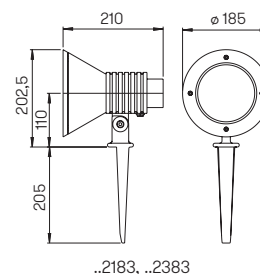

with removable LED components and integrated overvoltage protection
lightcolour warmwhite, 3000 K, dimmable
resp. for pressed glass reflector lamps
PAR 30, cast aluminium,
rotatable 360°, slewable 120°
with mounting plate resp. spike with
2.5 m cable and plug, clear safety glass