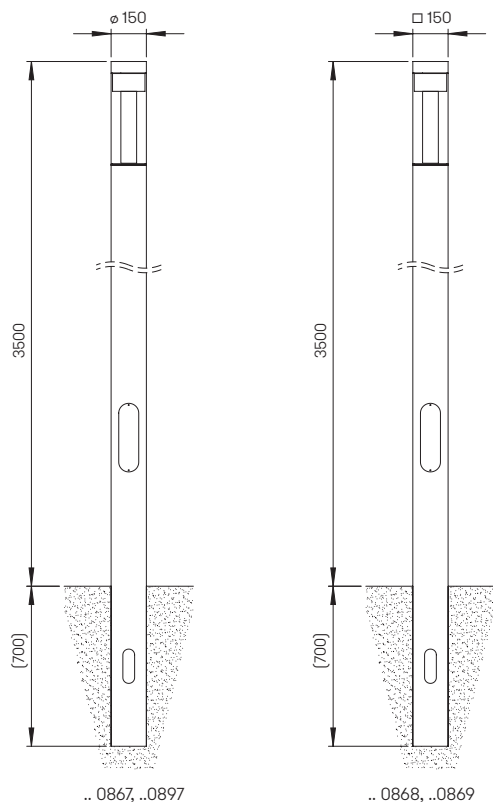

Lighting column

with removable LED components and integrated overvoltage protection
lightcolour warmwhite, 3000 K with integrated converter AC/DC
cast aluminium and aluminium dimmable through DALI control
stele with pole and door for setting in concrete
shock-resistant acrylic glass clear

Recommended distance: 18 m

Available on request in further technical versions, e.g. with insect friendly Amber LED, dimmable 0-10 V or lightcolour white (4000 K).

Available on request with mounting plate.