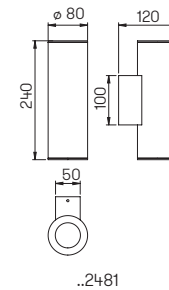

Light output

Art.-No.	Lamp	Lamp dimensions	Base	Colour
Wall floodlights double-sided with movement detector				
622480	2 × lamp PAR 16	max. ø 50 × 58 mm	GU10	anthracite
662480	2 × lamp PAR 16	max. ø 50 × 58 mm	GU10	black
682480	2 × lamp PAR 16	max. ø 50 × 58 mm	GU10	white
692480	2 × lamp PAR 16	max. ø 50 × 58 mm	GU10	silver
90750105	appropriate lamp		GU10	
Wall floodlights double-sided				
622481	2 × lamp PAR 16	max. ø 50 × 58 mm	GU10	anthracite
662481	2 × lamp PAR 16	max. ø 50 × 58 mm	GU10	black
682481	2 × lamp PAR 16	max. ø 50 × 58 mm	GU10	white
692481	2 × lamp PAR 16	max. ø 50 × 58 mm	GU10	silver
90750105	appropriate lamp		GU10