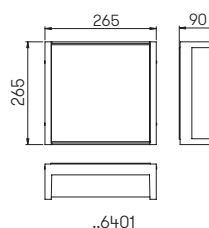

Art.-No.	Lamp	Luminous flux	Colour
Wall and ceiling lights			
626400	1 x LED 10 W	900 lm	anthracite
666400	1 x LED 10 W	900 lm	black
House number accessory 1-2 numbers			
620031			anthracite
660031			black
Wall and ceiling lights			
626401	1 x LED 10 W	900 lm	anthracite
666401	1 x LED 10 W	900 lm	black
House number accessory 1-3 numbers			
620032			anthracite
660032			black