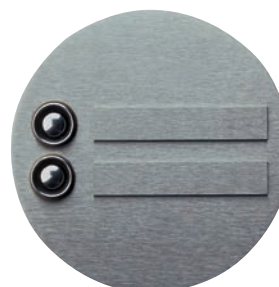

Art.-No.	Material
690028	Engraving

Bell plate

stainless steel, with bolt attachment and mounting material

Art.-No.	Material
Bell plate single 690947	stainless steel 6 mm

Bell plates

stainless steel, with bolt attachment and mounting material
name plates for engraving included