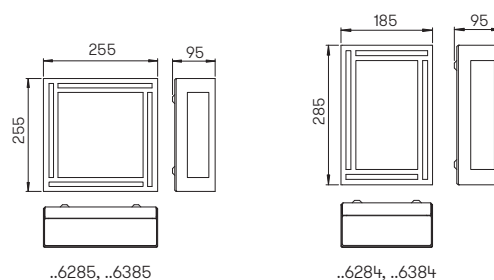

Art.-No.	Lamp	Luminous flux
Wall and Ceiling lights		
696351	1 x LED 16 W	1600 lm
696350	1 x LED 16 W	1600 lm

Wall and Ceiling lights

with removable LED components and integrated overvoltage protection
lightcolour warmwhite, 3000 K, dimmable
resp. for standard lamps, stainless steel
with mounting plate, opal glass