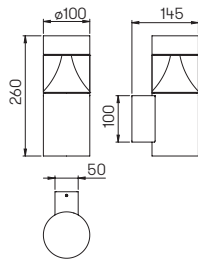

with removable LED components
and integrated overvoltage protection
lightcolour warmwhite, 3000 K,
dimnable, cast aluminium
with mounting plate, clear acrylic glass

Recommended distance:
Bollard light 5 m

..0275