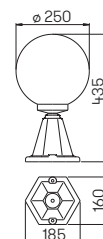

Wall lights Pedestal lights

for standard lamps, cast aluminium
with mounting plate, clear bubble glass

Available on request with opal glass,
then -o at the end of the article number.

..0698

..0698

..0698-o

..0501

..0501

..0501-o

..2003

..2003

..2003-o

Art.-No.	Lamp	Base	Globe	Colour
Wall lights				
660698	1 × lamp	E27	∅ 200	black
680698	1 × lamp	E27	∅ 200	white
90750100	appropriate lamp	E27		
90750101	appropriate lamp	E27		
.. 1006	appropriate corner plate			
Pedestal lights				
660501	1 × lamp	E27	∅ 250	black
680501	1 × lamp	E27	∅ 250	white
90750100	appropriate lamp	E27		
90750101	appropriate lamp	E27		
690011	appropriate sunk pedestal			
Path lights				
662003	1 × lamp	E27	∅ 250	black
682003	1 × lamp	E27	∅ 250	white
90750100	appropriate lamp	E27		
90750101	appropriate lamp	E27		
690011	appropriate sunk pedestal