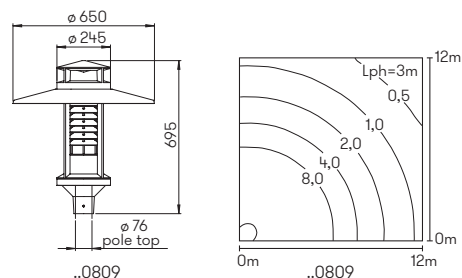

**Pole top
luminaires**

with removable LED components
lightcolour warmwhite, 3000 K,
with integrated converter AC/DC
for pole top $\phi = 76$ mm resp. mounting
with pole accessories ..1009, ..1010 resp.
wall accessory ..1008, cast aluminium,
shock-resistant acrylic glass clear

Recommended distance:
4 × pole height

Art.-No.	Lamp	Luminous flux	Colour
Slant roof with upper light output			
660809	1 x LED 52 W	4150 lm	black
Slant roof with flat apex			
660808	1 x LED 52 W	4150 lm	black