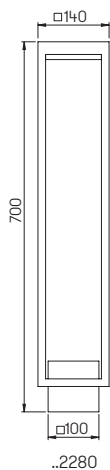

Wall- and
Bollard lights

with removable LED components
and integrated overvoltage protection
lightcolour warmwhite, 3000 K
cast aluminium, with mounting plate
acrylic glass satiné

Recommended distance:
Bollard light 5 m

Art.-No.	Lamp	Luminous flux	Colour
Wall lights			
620280	1x LED 8 W	810 lm	anthracite
660280	1x LED 8 W	810 lm	black
680280	1x LED 8 W	810 lm	white
690280	1x LED 8 W	810 lm	silver
Bollard lights			
622280	1x LED 8 W	810 lm	anthracite
662280	1x LED 8 W	810 lm	black
682280	1x LED 8 W	810 lm	white
692280	1x LED 8 W	810 lm	silver
690010	appropriate sunk pedestal