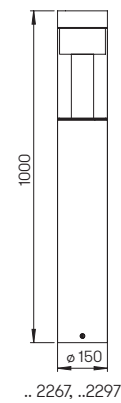

Art.-No.	Lamp	Luminous flux	Colour
Bollard lights 180° asymmetrical			
622267	1 × LED 18,5 W	2000 lm	anthracite
662267	1 × LED 18,5 W	2000 lm	black
622288	1 × LED 18,5 W	2000 lm	anthracite
662288	1 × LED 18,5 W	2000 lm	black
690010	appropriate sunk pedestal		
Bollard lights 360° symmetrical			
622297	1 × LED 18,5 W	2000 lm	anthracite
662297	1 × LED 18,5 W	2000 lm	black
622298	1 × LED 18,5 W	2000 lm	anthracite
662298	1 × LED 18,5 W	2000 lm	black
690010	appropriate sunk pedestal