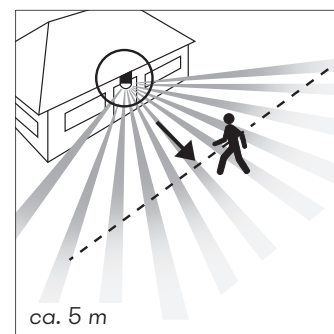

Movement detector ..1030 and for Wall lamps

Nominal voltage

230 V, 50 Hz

Max. switched power

1000 W Incandescent and halogen lamps · 200 W Energy saving and LED lamps. Due to possible voltage spikes, multiple detectors or lamps should not be connected in parallel.

Angle of detection 360°

The angle of detection can be modified by using the included cover strips. You can cover several parts of the lense to get the perfect angle for your use.

Detection interval

20 sec. to 5 min. (continuously)

Brightness range

2 Lux to 150 Lux (continuously)

Detection range

approx. 6 to 8 m, depending on the angle of approach as well of the installation height and decreasing at lower surrounding temperature.

If the movement detector is mounted at a height of 2 m, the maximum detection range is about 12 m. It is possible to adjust the angle of detection. You can cover several parts of the lense to get the perfect detection range for your use.

Movement detector for Bollard and Path lights

Nominal voltage

230 V, 50 Hz

Angle of detection 90°

Adjustment bollard

Max. switched power

100 W Incandescent and halogen lamps
20 W LED-lamps
30 W CFL max. 26 W each

Due to possible voltage spikes, multiple detectors or lamps should not be connected in parallel

Detection range

approx. 6 to 8 m, depending on the angle of approach as well of the installation height and decreasing at lower surrounding temperature.