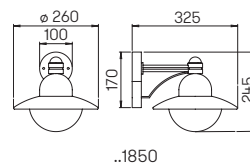

Wall lights
Path lights

for standard lamps
cast aluminium, with mounting plate
opal glass

Recommended distance:
Path light 5 m

Art.-No.	Lamp	Base	Colour
Wall lights			
661850	1 x lamp	E27	black
651850	1 x lamp	E27	brown-brass
681850	1 x lamp	E27	white
90750100	appropriate lamp	E27	
..1006	appropriate corner plate		
Path lights			
664150	1 x lamp	E27	black
654150	1 x lamp	E27	brown-brass
684150	1 x lamp	E27	white
90750100	appropriate lamp	E27	
690010	appropriate sunk pedestal		