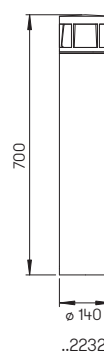

Art.-No.	Lamp	Luminous flux	Colour
Wall, Ceiling, Pedestal lights			
620326	1 x LED 10 W	900 lm	anthracite
660326	1 x LED 10 W	900 lm	black
680326	1 x LED 10 W	900 lm	white
690326	1 x LED 10 W	900 lm	silver
Bollard lights			
622232	1 x LED 10 W	900 lm	anthracite
662232	1 x LED 10 W	900 lm	black
682232	1 x LED 10 W	900 lm	white
692232	1 x LED 10 W	900 lm	silver
690010	appropriate sunk pedestal