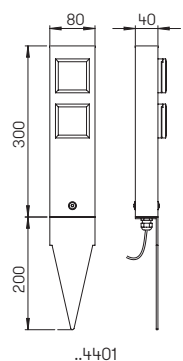

Socket columns
Socket columns
with spike

IP
44

with 2 shockproof sockets
with increased contact protection
stainless steel resp. cast aluminium
with connecting terminals 3 × 2.5 ² ready
for connection with mounting plate
resp. spike with 2.5 m cable and plug
..4400-CH, socket CH - type J
..4400-F, socket F/B - type E