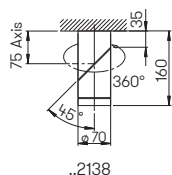

for pressed glass reflector lamps PAR 16
cast aluminium
rotatable 360°, slewable 90°
with mounting plate
borosilicate glass clear

Distance [m]	ø Cone [m]	Illumination [lx]
6,0	3,6	18
4,0	2,4	40
2,0	1,2	150

..2138 Half beam angle 30°