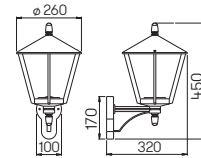

Recommended distance:
Pedestal and Path light 5 m
Pole light 10 m

..1816

..1814

..1815

Art.-No.	Lamp	Base	Colour
Wall lights			
661816	1 × lamp	E27	black
651816	1 × lamp	E27	brown-brass
681816	1 × lamp	E27	white
90750100	appropriate lamp	E27	
90750101	appropriate lamp	E27	
90750102	appropriate lamp	E27	
..1006	appropriate corner plate		
Wall lights with movement detector			
661815	1 × lamp	E27	black
651815	1 × lamp	E27	brown-brass
681815	1 × lamp	E27	white
90750100	appropriate lamp	E27	
90750101	appropriate lamp	E27	
90750102	appropriate lamp	E27	
..1006	appropriate corner plate		