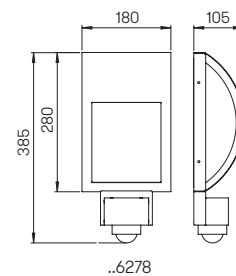

Art.-No.	Lamp	Base
Wall light		
696178	1 × lamp	E27
90750100	appropriate lamp	E27
90750101	appropriate lamp	E27
Wall light with movement detector		
696278	1 × lamp	E27
90750100	appropriate lamp	E27