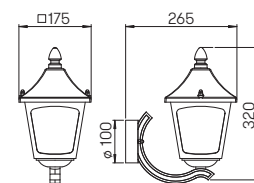

Wall lights
Pedestal lights
Path lights

for standard lamps
cast aluminium, with mounting plate
clear hollow glass

Recommended distance:
Pedestal and Path light 5 m

..1821

..1820

..1822

Art.-No.	Lamp	Base	Colour
Wall lights			
601821	1 × lamp	E27	black-silver
651821	1 × lamp	E27	brown-brass
671821	1 × lamp	E27	white-gold
90750100	appropriate lamp	E27	
90750101	appropriate lamp	E27	
90750102	appropriate lamp	E27	
..1005	appropriate corner plate		
Wall lights with movement detector			
601822	1 × lamp	E27	black-silver
651822	1 × lamp	E27	brown-brass
671822	1 × lamp	E27	white-gold
90750100	appropriate lamp	E27	
90750101	appropriate lamp	E27	
90750102	appropriate lamp	E27	
..1005	appropriate corner plate		