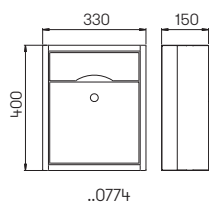

Wall letterboxes

with integrated newspaperholder

stainless steel newspaperholder on both sides open ..0789 letter drop at the top unloading from left to the right ..0774 letter drop at the front unloading to the front with stainless steel lock and 2 keys, mounting material included