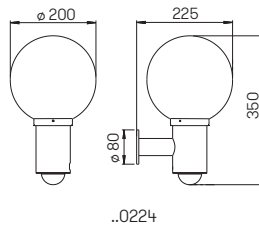

Wall lights
Bollard light

for standard lamps, stainless steel
..0227, ..0226 and ..2261
with mounting plate
opal glass resp. clear bubble glass

If not specified, available on request
with clear bubble glass, then -b or
with opal glass, then -o at the end of the
article number.

..0226