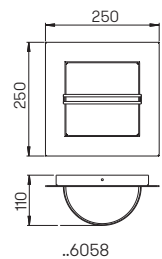

Art.-No.	Lamp	Base
Wall light		
696058	1 × lamp	E27
90750100	appropriate lamp	E27
Wall light with movement detector		
696144	1 × lamp	E27
90750100	appropriate lamp	E27
Wall light		
696224	1 × lamp	E27
90750100	appropriate lamp	E27
90750101	appropriate lamp	E27