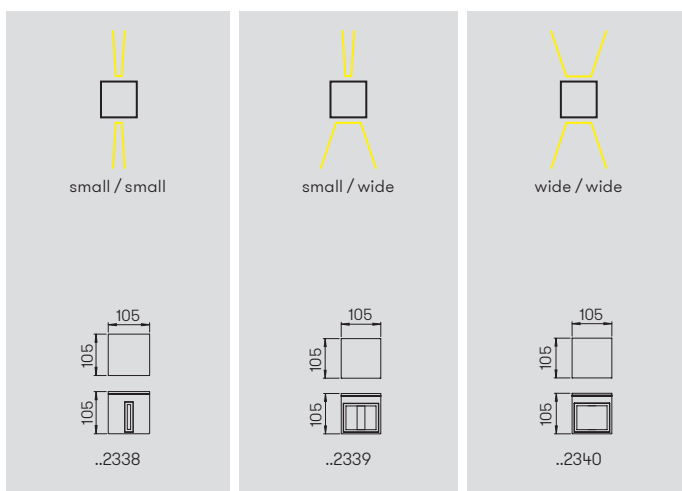

Light output

Art.-No.	Lamp	Luminous flux	Colour
Wall floodlights with LED			
small / small			
662338	2 x LED 3 W	each 330 lm	black
682338	2 x LED 3 W	each 330 lm	white
692338	2 x LED 3 W	each 330 lm	silver
small / wide			
662339	2 x LED 3 W	each 330 lm	black
682339	2 x LED 3 W	each 330 lm	white
692339	2 x LED 3 W	each 330 lm	silver
wide / wide			
662340	2 x LED 3 W	each 330 lm	black
682340	2 x LED 3 W	each 330 lm	white
692340	2 x LED 3 W	each 330 lm	silver