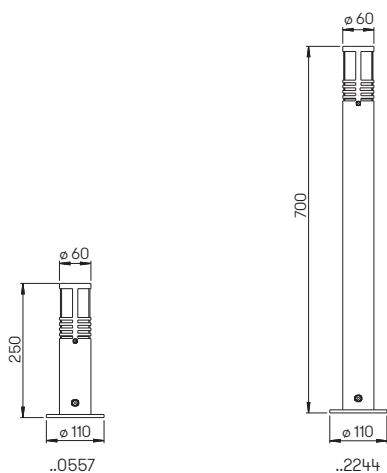

**Wall lights
Pedestal light
Bollard light**

for lamps QT 14, stainless steel with mounting plate made out of cast aluminium, borosilicate glass

..0204

..0205

..0206

..0208

Recommended distance:
Pedestal and Bollard light 4 m