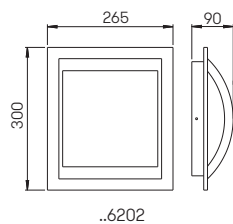

Wall- and Ceiling lights

for standard lamps, cast aluminium with mounting plate, opal glass

LED

Available on request with LED 10 W (900 lm, 3000 K, warmwhite) for power supply 230 V, 50 Hz.