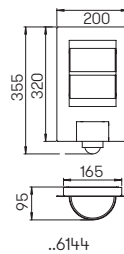

Art.-No.	Lamp	Base
Wall light		
696058	1 × lamp	E27
90750100	appropriate lamp	E27
Wall light with movement detector		
696144	1 × lamp	E27
90750100	appropriate lamp	E27
Wall light		
696224	1 × lamp	E27
90750100	appropriate lamp	E27
90750101	appropriate lamp	E27