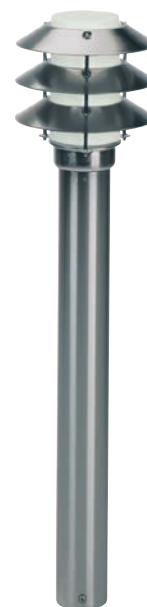

Wall light
Pedestal light
Bollard light

for standard lamps, stainless steel
with mounting plate, opal glass

Recommended distance:
Pedestal and Bollard light 4 m