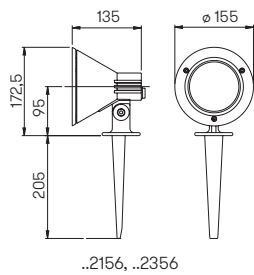

with removable LED components and integrated overvoltage protection
lightcolour warmwhite, 3000 K, dimmable
resp. for pressed glass reflector lamps PAR 30, cast aluminium
rotatable 360°, slewable 120°
with mounting plate resp. spike with 2.5 m cable and plug clear safety glass

Distance [m]	∅ Cone [m]	Illumination [lx]
6,0	3,6	56
4,0	2,4	120
2,0	1,2	480

..2355, ..2356 Half beam angle 30°

Art.-No.	Lamp	Luminous flux	Colour
Floodlight with LED			
662355	1 x LED 16 W	2240 lm	black
682355	1 x LED 16 W	2240 lm	white
.. 1005	appropriate corner plate		

Floodlight with spike and LED			
662356	1 x LED 16 W	2240 lm	black
682356	1 x LED 16 W	2240 lm	white

Art.-No.	Lamp	Lamp dimensions	Base	Colour
Floodlight for pressed glass reflector lamps				
662155	1 x lamp PAR 30	max. ∅ 95 x 86 mm	E27	black
682155	1 x lamp PAR 30	max. ∅ 95 x 86 mm	E27	white
90750106	appropriate lamp		E27	
.. 1005	appropriate corner plate			

Floodlight with spike for pressed glass reflector lamps				
662156	1 x lamp PAR 30	max. ∅ 95 x 86 mm	E27	black
682156	1 x lamp PAR 30	max. ∅ 95 x 86 mm	E27	white
90750106	appropriate lamp		E27