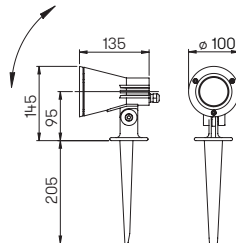

..2154, ..2354

Distance [m]	Ø Cone [m]	Illumination [lx]
6,0	3,5	20
4,0	2,3	40
2,0	1,2	170

Art.-No.	Lamp	Luminous flux	Colour
Floodlight with LED			
662353	1 × LED 8 W	800 lm	black
682353	1 × LED 8 W	800 lm	white
.. 1005	appropriate corner plate		
Floodlight with spike and LED			
662354	1 × LED 8 W	800 lm	black
682354	1 × LED 8 W	800 lm	white

Art.-No.	Lamp	Lamp dimensions	Base	Colour
Floodlight for pressed glass reflector lamps				
662153	1 × lamp PAR 20	max. ø 64 × 90 mm	E27	black
682153	1 × lamp PAR 20	max. ø 64 × 90 mm	E27	white
90750108	appropriate lamp			
.. 1005	appropriate corner plate			
Floodlight with spike for pressed glass reflector lamps				
662154	1 × lamp PAR 20	max. ø 64 × 90 mm	E27	black
682154	1 × lamp PAR 20	max. ø 64 × 90 mm	E27	white
90750108	appropriate lamp		E27