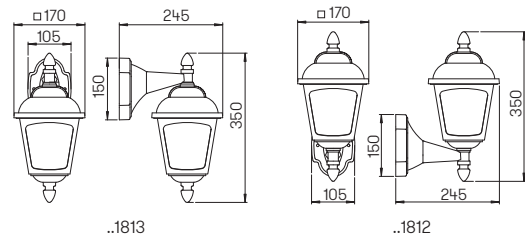

Art.-No.	Lamp	Base	Colour
Wall lights			
661813	1 x lamp	E27	black
651813	1 x lamp	E27	brown-brass
681813	1 x lamp	E27	white
90750100	appropriate lamp	E27	
90750101	appropriate lamp	E27	
90750102	appropriate lamp	E27	
..1006	appropriate corner plate		
Pedestal lights			
660536	1 x lamp	E27	black
650536	1 x lamp	E27	brown-brass
680536	1 x lamp	E27	white
90750100	appropriate lamp	E27	
90750101	appropriate lamp	E27	
90750102	appropriate lamp	E27	
..1006	appropriate corner plate		
690010	appropriate sunk pedestal