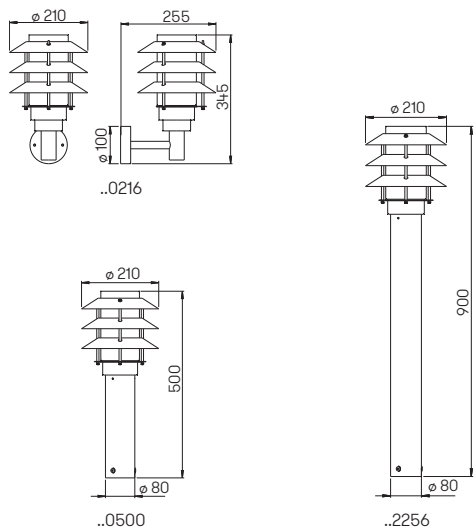

Wall light
Pedestal light
Bollard light

for standard lamps, stainless steel
with mounting plate, opal glass

Recommended distance:
Pedestal and Bollard light 4 m

Art.-No.	Lamp	Base
Wall light		
690216	1 x lamp	E27
90750100	appropriate lamp	E27
691004	appropriate corner plate	
Pedestal light		
690500	1 x lamp	E27
90750100	appropriate lamp	E27
690010	appropriate sunk pedestal	
Bollard light		
692256	1 x lamp	E27
90750100	appropriate lamp	E27
690010	appropriate sunk pedestal	