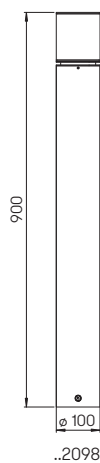

Wall and Ceiling light
Pedestal and Bollard light

for LED-Retrofit, stainless steel with mounting plate made out of cast aluminium, acrylic glass opal

Recommended distance:
Pedestal and Bollard light 6 m

Art.-No.	Lamp	Lamp dimensions	Base
Wall and ceiling light			
690201	1 × lamp	max. ø 55 × 110 mm	E27
90750100	appropriate lamp		E27
Pedestal light			
690560	1 × lamp	max. ø 55 × 110 mm	E27
90750100	appropriate lamp		E27
690010	appropriate sunk pedestal		
Bollard light			
692098	1 × lamp	max. ø 55 × 110 mm	E27
90750100	appropriate lamp		E27
690010	appropriate sunk pedestal