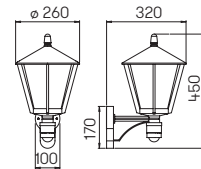

Recommended distance:
Pedestal and Path light 5 m
Pole light 10 m

..1816

..1814

..1815

Art.-No.	Lamp	Base	Colour
Wall lights			
661816	1 × lamp	E27	black
651816	1 × lamp	E27	brown-brass
681816	1 × lamp	E27	white
90750100	appropriate lamp	E27	
90750101	appropriate lamp	E27	
90750102	appropriate lamp	E27	
..1006	appropriate corner plate		
Wall lights with movement detector			
661815	1 × lamp	E27	black
651815	1 × lamp	E27	brown-brass
681815	1 × lamp	E27	white
90750100	appropriate lamp	E27	
90750101	appropriate lamp	E27	
90750102	appropriate lamp	E27	
..1006	appropriate corner plate		