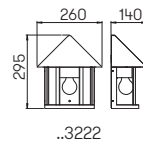

Art.-No.	Lamp	Base	Colour
Wall lights			
663222	1 x lamp	E27	black
653222	1 x lamp	E27	brown-brass
683222	1 x lamp	E27	white
90750100	appropriate lamp	E27	
90750101	appropriate lamp	E27	
90750102	appropriate lamp	E27	
661824	1 x lamp	E27	black
651824	1 x lamp	E27	brown-brass
681824	1 x lamp	E27	white
90750100	appropriate lamp	E27	
90750101	appropriate lamp	E27	
90750102	appropriate lamp	E27	
..1005	appropriate corner plate		
Wall lights with movement detector			
661825	1 x lamp	E27	black
651825	1 x lamp	E27	brown-brass
681825	1 x lamp	E27	white
90750100	appropriate lamp	E27	
90750102	appropriate lamp	E27	
..1005	appropriate corner plate		
Pedestal lights			
660539	1 x lamp	E27	black
650539	1 x lamp	E27	brown-brass
680539	1 x lamp	E27	white
90750100	appropriate lamp	E27	
90750101	appropriate lamp	E27	
90750102	appropriate lamp	E27	
690010	appropriate sunk pedestal