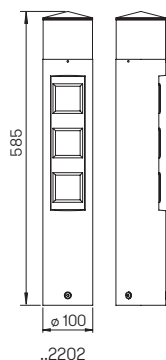

Light Columns

with 3 shockproof sockets
with increased contact protection
with removable LED components
and integrated overvoltage protection
lightcolour warmwhite, 3000 K, dimmable
with connecting terminals 4 × 4 □
cast aluminium ready for connection with mounting plate, white acrylic glass

Available on request with more sockets and switch combinations e.g. shockproof socket CH - type J or shockproof socket F/B - type E.

Recommended distance:
Bollard 5 m

Find the matching bollard on page 90.

Art.-No.	Inserts	Luminous flux	Colour
Light columns			
622202	1 x LED 10 W	900 lm	anthracite
652202	1 x LED 10 W	900 lm	brown-brass
662202	1 x LED 10 W	900 lm	black
682202	1 x LED 10 W	900 lm	white
692202	1 x LED 10 W	900 lm	silver
690010	appropriate sunk pedestal