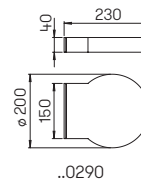

**Wall- and
Bollard lights**

with removable LED components
and integrated overvoltage protection
lightcolour warmwhite, 3000 K, dimmable
cast aluminium, with mounting plate
acrylic glass satiné

**Recommended distance:
Bollard light 6 m**

Art.-No.	Lamp	Luminous flux	Colour
Wall lights			
620290	1 x LED 16 W	1600 lm	anthracite
660290	1 x LED 16 W	1600 lm	black
680290	1 x LED 16 W	1600 lm	white
690290	1 x LED 16 W	1600 lm	silver
Bollard lights			
622290	1 x LED 16 W	1600 lm	anthracite
662290	1 x LED 16 W	1600 lm	black
682290	1 x LED 16 W	1600 lm	white
692290	1 x LED 16 W	1600 lm	silver
690010	appropriate sunk pedestal