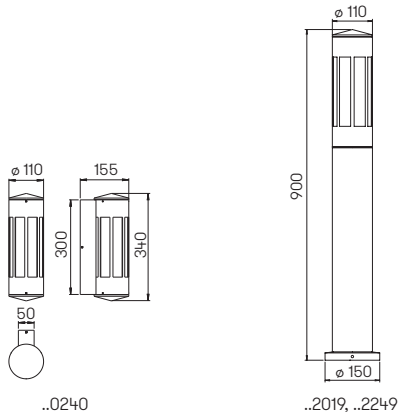

**Wall and
Bollard lights**

for standard lamps, cast aluminium
with mounting plate, opal glass

**Recommended distance:
Bollard light 6 m**