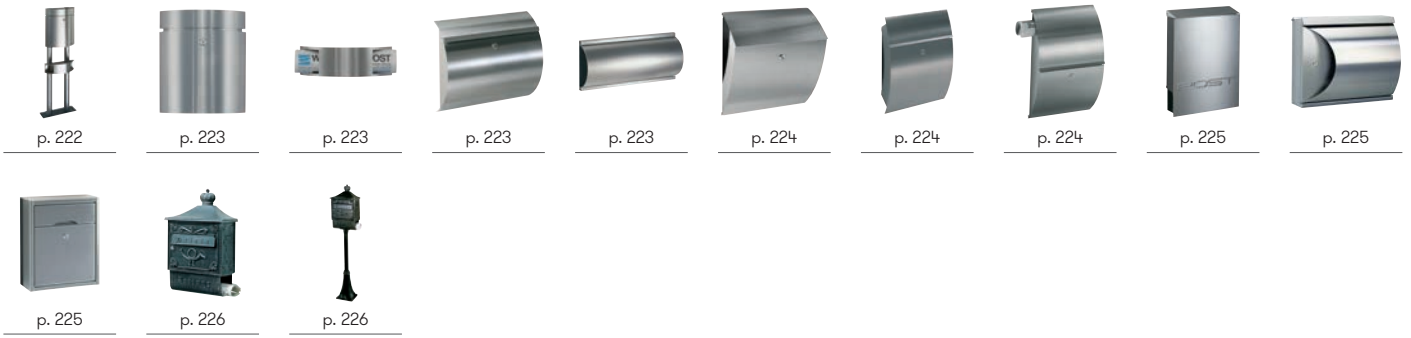

Bicolour lights

Stainless steel lights

Floodlights

Country style lights

Letterboxes

Bell plates and house numbers

Accessory

Energy and socket columns

product example

Energy column

configurable

for individual configuration
 stainless steel,
 aluminium colour-coated anthracite
 wired ready for connection
 with junction box IP 65
 optional with LED orientation light
 (height + 10 mm)
 upper area with safety elements,
 lower area with sockets outlet
 lockable door with handle, cable outlet
 when closed door possible
 direct mounting on foundation