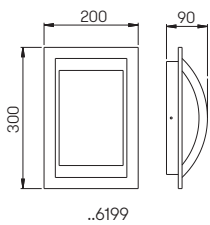

Wall lights

for standard lamps, cast aluminium with mounting plate, opal glass

Available on request with LED 10 W (900 lm, 3000 K, warmwhite) for power supply 230 V, 50 Hz.