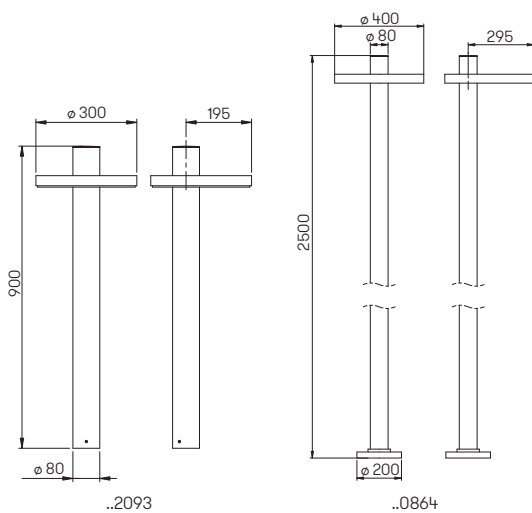

Wall lights
Bollard lights
Pole lights

with removable LED components
lightcolour warmwhite, 3000 K
cast aluminium and aluminium
with mounting plate
wall lights 90° slewable
pole light with pole with electrical
connection 3 × 2.5 ² in the pole top
glaze glass

Recommended distance:
Bollard light 5 m
Pole light 15 m

Available on request with lightcolour
white, 4000 K.