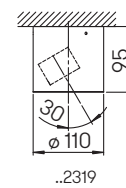

VOLT, Berlin

Ceiling spotlights

up to 30° slewable

with removable LED components
and integrated overvoltage protection
lightcolour warmwhite, 3000 K, dimmable
stainless steel resp. cast aluminium
with mounting plate, clear safety glass

Distance [m]	ø Cone [m]	Illumination [lx]
2,0	1,2	170
4,0	2,3	40
6,0	3,5	20

..2318, ..2319 Half beam angle 30°

Art.-No.	Lamp	Luminous flux	Material / Colour
Ceiling spotlight made out of stainless steel			
692318	1 x LED 8 W	800 lm	stainless steel
Ceiling spotlights made out of aluminium			
662319	1 x LED 8 W	800 lm	black
682319	1 x LED 8 W	800 lm	white
692319	1 x LED 8 W	800 lm	silver