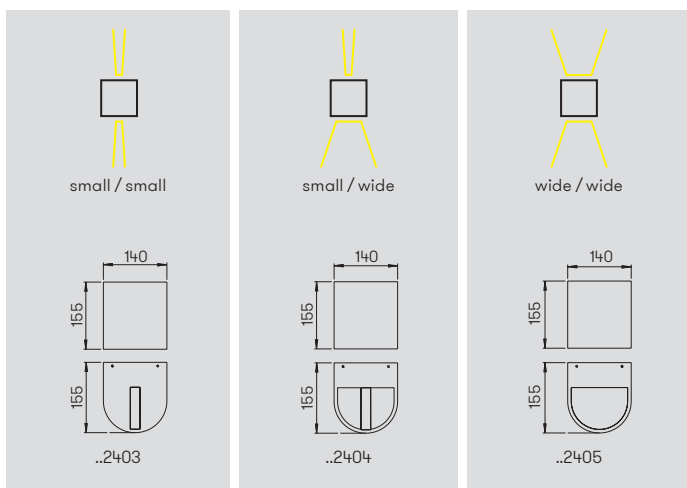

Light output

Art.-No.	Lamp	Luminous flux	Material
Wall floodlights with LED			
small / small			
692403	2 × LED 6,7 W	each 600 lm	StSt
small / wide			
692404	2 × LED 6,7 W	each 600 lm	StSt
wide / wide			
692405	2 × LED 6,7 W	each 600 lm	StSt