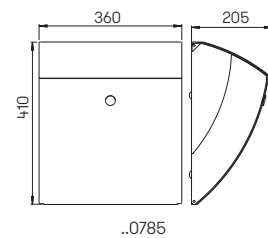

Art.-No.	Material	Deposit slot
690785	stainless steel	300 mm x 50 mm
690770	stainless steel	300 mm x 45 mm
690755	stainless steel	260 mm x 40 mm