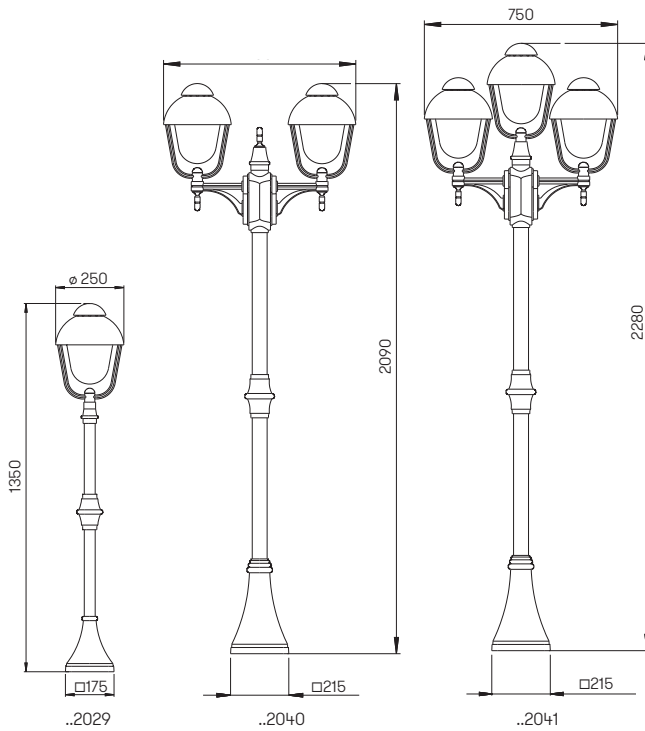

Wall lights
Pedestal lights
Path lights
Pole lights

for standard lamps
cast aluminium, with mounting plate
(only ..0689, ..0688)
pole light with pole
clear bubble glass

Recommended distance:
Pedestal and Path light 5 m
Pole light 10 m