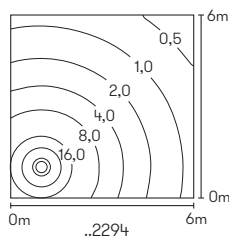

Wall- and
Bollard lights

with removable LED components
and integrated overvoltage protection
lightcolour warmwhite, 3000 K, dimmable
cast aluminium, with mounting plate
acrylic glass opal

Recommended distance:
Bollard light 5 m

..0274

..2294

..2294

Art.-No.	Lamp	Luminous flux	Colour
Wall lights			
620274	1x LED 9 W	1000 lm	anthracite
660274	1x LED 9 W	1000 lm	black
680274	1x LED 9 W	1000 lm	white
690274	1x LED 9 W	1000 lm	silver
.. 1002	appropriate corner plate		
Bollard lights			
622294	1x LED 9 W	1000 lm	anthracite
662294	1x LED 9 W	1000 lm	black
682294	1x LED 9 W	1000 lm	white
692294	1x LED 9 W	1000 lm	silver
690010	appropriate sunk pedestal