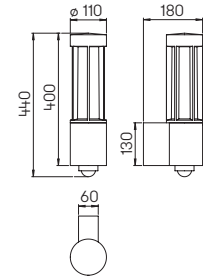

Wall lights
Pedestal lights
Bollard lights

for LED-Retrofit resp. for additional reflector lamp PAR 16
cast aluminium, with mounting plate
opal glass

Recommended distance:
Pedestal and Bollard light 6 m

..0221

Art.-No.	Lamp	Lamp dimensions	Base	Colour
Wall lights				
660215	1 × lamp	max. ø 52 × 175 mm	E27	black
680215	1 × lamp	max. ø 52 × 175 mm	E27	white
690215	1 × lamp	max. ø 52 × 175 mm	E27	silver
90750309	appropriate lamp		E27	
..1006	appropriate corner plate			
Wall lights with movement detector				
660221	1 × lamp	max. ø 52 × 175 mm	E27	black
680221	1 × lamp	max. ø 52 × 175 mm	E27	white
690221	1 × lamp	max. ø 52 × 175 mm	E27	silver
90750309	appropriate lamp		E27	
..1006	appropriate corner plate			
Wall lights with additional downlight PAR 16				
660223	1 × lamp	max. ø 52 × 175 mm	E27	black
	1 × lamp PAR 16	max. ø 50 × 56 mm	GU10	
90750104	appropriate lamp		GU10	
90750105	appropriate lamp		GU10	
90750309	appropriate lamp		E27	
680223	1 × lamp	max. ø 52 × 175 mm	E27	white
	1 × lamp PAR 16	max. ø 50 × 56 mm	GU10	
90750104	appropriate lamp		GU10	
90750105	appropriate lamp		GU10	
90750309	appropriate lamp		E27	
690223	1 × lamp	max. ø 52 × 175 mm	E27	silver
	1 × lamp PAR 16	max. ø 50 × 56 mm	GU10	
90750104	appropriate lamp		GU10	
90750105	appropriate lamp		GU10	
90750309	appropriate lamp		E27	
..1006	appropriate corner plate