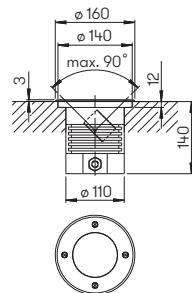

Distance [m]	$\varnothing$ Cone [m]	Illumination [lx]
3,0	1,5	31
2,0	1,0	70
1,0	0,5	270

..2175, ..2188 Half beam angle 30°

..2175, ..2188

Art.-No.	Lamp	Luminous flux	Light colour	Material
In-ground floodlights				
692175	1 x LED 4,5 W	330 lm	4000 K	StSt
692188	1 x LED 4,5 W	330 lm	3000 K	StSt