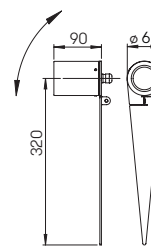

..2399

Distance [m]	ø Cone [m]	Illumination [lx]
6,0	3,6	18
4,0	2,4	40
2,0	1,2	150

..2399 Half beam angle 30°

Art.-No.	Lamp	Lamp dimensions	Base	Colour
Floodlight with spike				
622399	1 × lamp PAR 16	max. ø 50 × 58 mm	GU10	anthracite
90750105	appropriate lamp		GU10