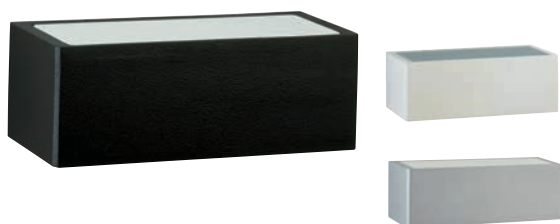

Art.-No.	Lamp	Base	Colour
Wall lights			
666167	1 x lamp	G9	black
686167	1 x lamp	G9	white
696167	1 x lamp	G9	silver
90750103	appropriate lamp	G9	

Art.-No.	Lamp	Luminous flux	Colour
Wall lights with LED			
666367	2 x LED 5,8 W	each 430 lm	black
686367	2 x LED 5,8 W	each 430 lm	white
696367	2 x LED 5,8 W	each 430 lm	silver
Wall lights with LED			
666368	2 x LED 7,8 W	each 580 lm	black
686368	2 x LED 7,8 W	each 580 lm	white
696368	2 x LED 7,8 W	each 580 lm	silver