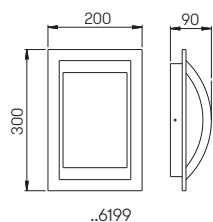

Wall- and Ceiling lights

for standard lamps, cast aluminium with mounting plate, opal glass

LED

Available on request with LED 10 W (900 lm, 3000 K, warmwhite) for power supply 230 V, 50 Hz.