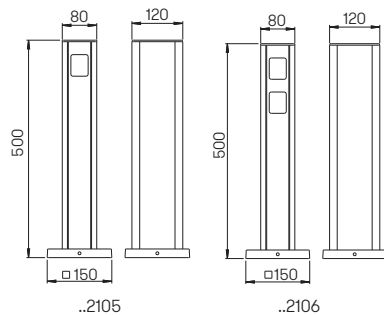

Socket columns

with 2 resp. 4 shockproof sockets
with increased contact protection
cast aluminium and aluminium profile
with connecting terminals 4 x 4 □
ready for connection with mounting plate

Available on request with more sockets
and switch combinations e.g.
shockproof socket CH - type J or
shockproof socket F/B - type E.