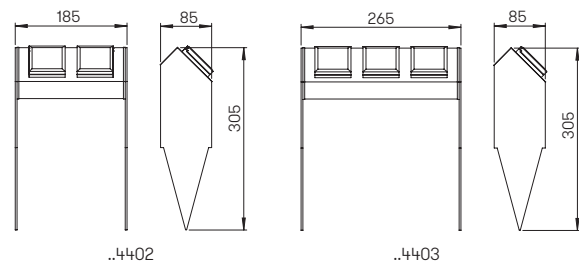

Socket columns with spike

with 2 resp. 3 shockproof sockets with increased contact protection stainless steel resp. cast aluminium stainless steel spike with 2.5 m cable and plug

Available on request with more sockets and switch combinations e.g. shockproof socket CH - type J or shockproof socket F/B - type E.

Art.-No.	Inserts	Colour
Socket columns with spike		
624402	2-units	anthracite / silver
624403	3-units	anthracite / silver