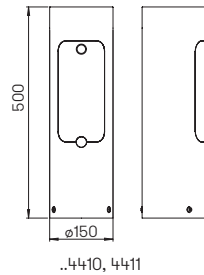

Energy column
lockable

Aluminium with lockable door with two keys, the key can be removed in both positions wired ready for connection with junction box IP 55 direct mounting on a foundation or on the sunk pedestal. For outdoor local installation in private and public areas.