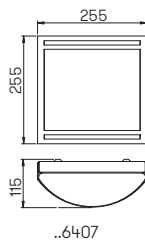

Art.-No.	Lamp	Luminous flux
Wall and ceiling lights		
696408	1x LED 10 W	900 lm
696407	1x LED 10 W	900 lm