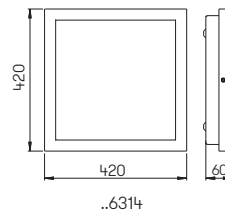

Art.-No.	Lamp	Luminous flux
Wall and Ceiling lights		
696352	1 × LED 8 W	880 lm
696332	1 × LED 16 W	1600 lm
696333	1 × LED 20 W	2200 lm
696314	1 × LED 36 W	3960 lm