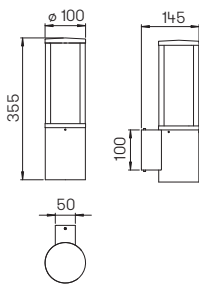

Wall lights
Pedestal light
Bollard lights

for LED-Retrofit resp. for additional reflector lamp PAR 16
stainless steel with colour: anthracite
with mounting plate,
clear acrylic and opal glass

Recommended distance:
Bollard light 6 m

..0311