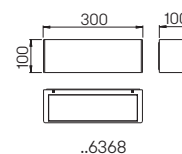

Art.-No.	Lamp	Base	Colour
Wall lights			
666167	1 x lamp	G9	black
686167	1 x lamp	G9	white
696167	1 x lamp	G9	silver
90750103	appropriate lamp	G9	

Art.-No.	Lamp	Luminous flux	Colour
Wall lights with LED			
666367	2 x LED 5,8 W	each 430 lm	black
686367	2 x LED 5,8 W	each 430 lm	white
696367	2 x LED 5,8 W	each 430 lm	silver
Wall lights with LED			
666368	2 x LED 7,8 W	each 580 lm	black
686368	2 x LED 7,8 W	each 580 lm	white
696368	2 x LED 7,8 W	each 580 lm	silver