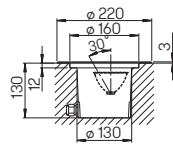

Distance [m]	$\varnothing$ Cone [m]	Illumination [lx]
6,0	3,5	20
4,0	2,3	40
2,0	1,2	160

..2179 Half beam angle 30°

..2179

Art.-No.	Lamp	Luminous flux	Material
In-ground floodlight			
692179	1 x LED 10 W	900 lm	StSt