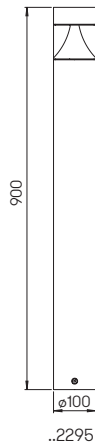

Wall- and
Bollard lights

with removable LED components
and integrated overvoltage protection
lightcolour warmwhite, 3000 K,
dimnable, cast aluminium
with mounting plate, clear acrylic glass

Recommended distance:
Bollard light 5 m

..2295

Art.-No.	Lamp	Luminous flux	Colour
Wall lights			
620275	1x LED 9 W	1000 lm	anthracite
660275	1x LED 9 W	1000 lm	black
680275	1x LED 9 W	1000 lm	white
690275	1x LED 9 W	1000 lm	silver
..1002	appropriate corner plate		
Bollard lights			
622295	1x LED 9 W	1000 lm	anthracite
662295	1x LED 9 W	1000 lm	black
682295	1x LED 9 W	1000 lm	white
692295	1x LED 9 W	1000 lm	silver
690010	appropriate sunk pedestal