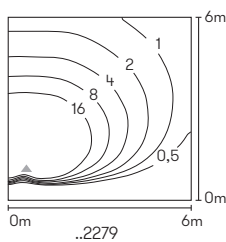

Wall- and
Bollard lights

with removable LED components
and integrated overvoltage protection
lightcolour warmwhite, 3000 K, dimmable
cast aluminium, with mounting plate
acrylic glass opal

Recommended distance:
Bollard light 5 m