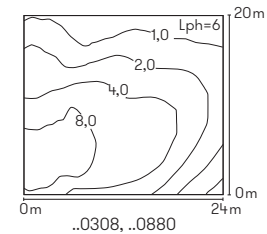

Vario III Wall and Pole top luminaires

with removable LED components
lightcolour warmwhite, 3000 K
with integrated converter AC/DC
pole top lamp for pole top $\varnothing$ 76 mm or
mounting on a wall slewable 0° up to 45°
in 15°-steps, main supply via plug
connection, cast aluminium and stainless
steel, clear safety glass

**For illumination of streets, pavements
and squares in accordance
with EN 13201**

**Recommended distance:
4,5 × pole height**

**On request with up to 116 W with
12500 lm or for mounting on a corner
deliverable.**

Art.-No.	Lamp	Luminous flux	Colour
Floodlights Wall light			
620310	1 × LED 56,6 W	3800 lm	anthracite
660310	1 × LED 56,6 W	3800 lm	black
Floodlights Pole top lights 1-unit			
620843	1 × LED 56,6 W	3800 lm	anthracite
660843	1 × LED 56,6 W	3800 lm	black
Floodlights Pole top lights 2-units			
620844	2 × LED 56,6 W	each 3800 lm	anthracite
660844	2 × LED 56,6 W	each 3800 lm	black

Art.-No.	Lamp	Luminous flux	Colour
Street light distribution Wall light			
620308	1 × LED 56,6 W	3800 lm	anthracite
660308	1 × LED 56,6 W	3800 lm	black
Street light distribution Pole top lights 1-unit			
620880	1 × LED 56,6 W	3800 lm	anthracite
660880	1 × LED 56,6 W	3800 lm	black
Street light distribution Pole top lights 2-units			
620807	2 × LED 56,6 W	each 3800 lm	anthracite
660807	2 × LED 56,6 W	each 3800 lm	black