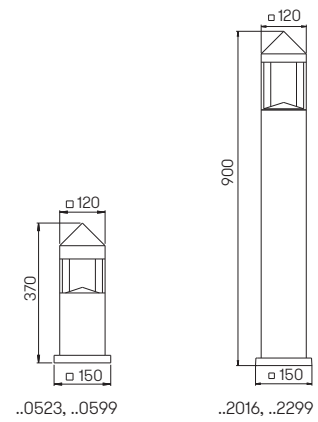

Art.-No.	Lamp	Luminous flux	Colour
with LED			
Wall lights			
660699	1 x LED 12 W	1200 lm	black
680699	1 x LED 12 W	1200 lm	white
Pedestal lights			
660599	1 x LED 12 W	1200 lm	black
680599	1 x LED 12 W	1200 lm	white
690010	appropriate sunk pedestal		
Bollard lights			
662299	1 x LED 12 W	1200 lm	black
682299	1 x LED 12 W	1200 lm	white
690010	appropriate sunk pedestal		

Art.-No.	Lamp	Lamp length	Base	Colour
for lamps				
Wall lights				
660618	1 x QT-DE 12 80 W	74,9 mm	R7s	black
680618	1 x QT-DE 12 80 W	74,9 mm	R7s	white
Pedestal lights				
660523	1 x QT-DE 12 80 W	74,9 mm	R7s	black
680523	1 x QT-DE 12 80 W	74,9 mm	R7s	white
690010	appropriate sunk pedestal			
Bollard lights				
662016	1 x QT-DE 12 80 W	74,9 mm	R7s	black
682016	1 x QT-DE 12 80 W	74,9 mm	R7s	white
690010	appropriate sunk pedestal