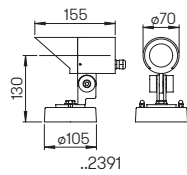

for pressed glass reflector lamps PAR 38 base E27 resp. PAR 16 base GU 10
cast aluminium, rotatable 360°
slewable 120°, with mounting plate resp. spike with 2.5 m cable and plug
..2391 borosilicate glass clear

Distance [m]	Ø Cone [m]	Illumination [lx]
6,0	3,6	18
4,0	2,4	40
2,0	1,2	150

..2391 Half beam angle 30°