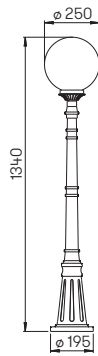

Wall lights
Path lights
Pole lights

for standard lamps, cast aluminium
with mounting plate
(except ..2050, ..2051),
pole light with pole, opal glass

Available on request with clear bubble
glass, then -b at the end of the article
number.

..2014

Art.-No.	Lamp	Base	Globe	Colour
Wall lights				
600609	1 x lamp	E27	ø 250	black-silver
670609	1 x lamp	E27	ø 250	white-gold
90750100	appropriate lamp	E27		
.. 1007	appropriate corner plate			
Path lights				
602014	1 x lamp	E27	ø 250	black-silver
672014	1 x lamp	E27	ø 250	white-gold
90750100	appropriate lamp	E27		
690010	appropriate sunk pedestal			
Pole lights 3-units				
602050	3 x lamp	E27	ø 250	black-silver
672050	3 x lamp	E27	ø 250	white-gold
90750100	appropriate lamp	E27		
690011	appropriate sunk pedestal			
Pole lights 4-units				
602051	4 x lamp	E27	ø 250	black-silver
672051	4 x lamp	E27	ø 250	white-gold
90750100	appropriate lamp	E27		
690011	appropriate sunk pedestal