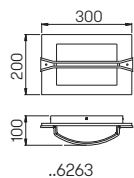

Wall- and Ceiling lights

for standard lamps
cast aluminium, with mounting plate
opal glass