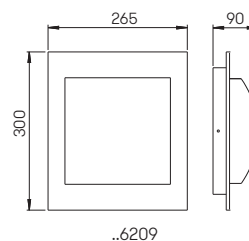

Wall- and Ceiling lights

for standard lamps, cast aluminium with mounting plate, opal glass

Available on request with LED 10 W (900 lm, 3000 K, warmwhite) for power supply 230 V, 50 Hz.