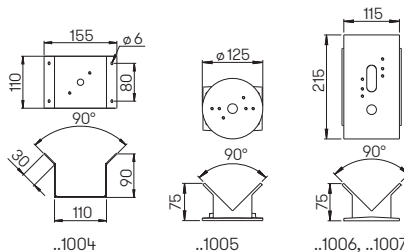

..1000, ..1002

..1003

colour / material	corner plate						
	.. 1000	.. 1003	.. 1004	.. 1002	.. 1005	.. 1006	.. 1007
60.... black-silver				601002	601005	601006	601007
62.... bicolour				621002	621005	621006	621007
65.... brown-brass				651002	651005	651006	651007
66.... black				661002	661005	661006	661007
67.... white-gold				671002	671005	671006	671007
68.... white				681002	681005	681006	681007
69.... silver				691002	691005	691006	691007
69.... stainless steel	691000	691003	691004