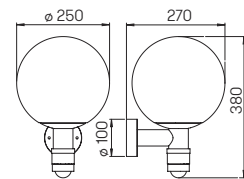

Wall lights

for standard lamps, cast aluminium with mounting plate, clear crystal glass

Available on request with opal glass, then -o at the end of the article number.

..0641

Art.-No.	Lamp	Base	Globe	Colour
Wall lights				
660639	1 × lamp	E27	∅ 250	black
680639	1 × lamp	E27	∅ 250	white
90750100	appropriate lamp	E27		
90750101	appropriate lamp	E27		
..1005	appropriate corner plate			
Wall lights with movement detector				
660641	1 × lamp	E27	∅ 250	black
680641	1 × lamp	E27	∅ 250	white
90750100	appropriate lamp	E27		
..1005	appropriate corner plate