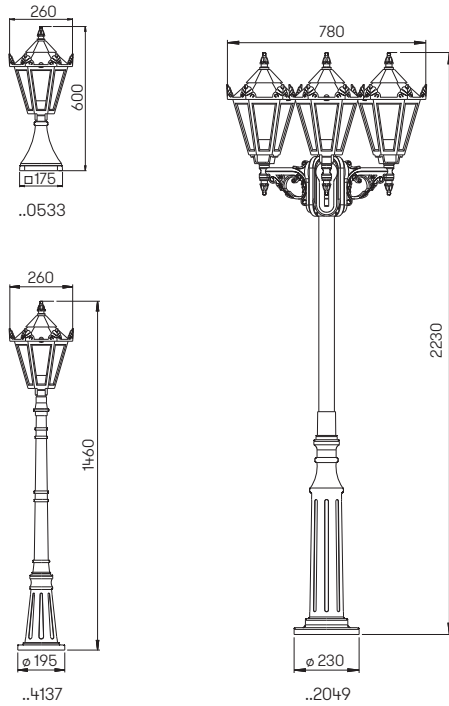

Pedestal lights
Path lights
Pole lights

for standard lamps
cast aluminium, with mounting plate
(only ..4137), pole light with pole
clear pane glass

Recommended distance:
Pedestal and Path light 5 m
Pole light 10 m