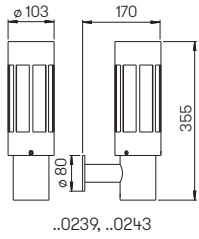

..0239, ..0243