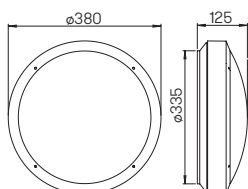

..6339, ..6439