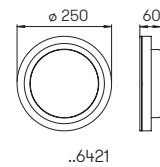

Art.-No.	Lamp	Luminous flux	Colour
Wall and ceiling lights			
626421	1 x LED 12 W	1200 lm	anthracite
666421	1 x LED 12 W	1200 lm	black
686421	1 x LED 12 W	1200 lm	white
696421	1 x LED 12 W	1200 lm	silver