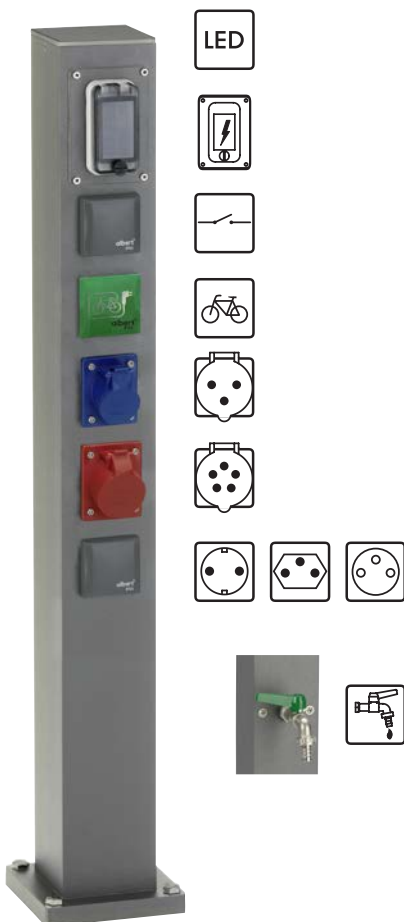

Art.-No.	Inserts	Description	Colour
Energy column empty			
624405	up to 3 inserts	Energy column	anthracite
664405	up to 3 inserts	Energy column	black
690011	appropriate sunk pedestal		
624407	up to 5 inserts	Energy column	anthracite
664407	up to 5 inserts	Energy column	black
690011	appropriate sunk pedestal		
624409	up to 7 inserts	Energy column	anthracite
664409	up to 7 inserts	Energy column	black
690011	appropriate sunk pedestal		

Inserts

Orientation light

90754407 LED Light, 2 W, 3000 K, IP 65

Inserts - incl. installation and wiring

12736063		Switch
12736060		shockproof socket IP 44 D - type F
12736068		shockproof socket IP 44 CH - type J
12736070		shockproof socket IP 44 F/B - type E
12736071		shockproof socket IP 44 E-Bike green,
12736072		CEE built-in socket IP 54 16 A - blue, slope, 3 pin - 16 A, 230 Volt
12736073		CEE built-in socket IP 54 16 A - red, slope, 5 pin - 16 A, 400 Volt

Inserts - incl. installation without wiring

12736076 Housing with window IP 65, Installation of 2 elements possible

Water connection

12970050 water connection with stainless steel tap 1/2 inch