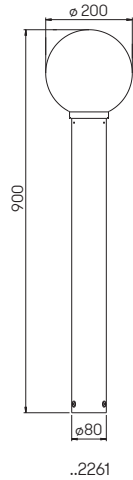

Wall lights
Bollard light

for standard lamps, stainless steel
..0227, ..0226 and ..2261
with mounting plate
opal glass resp. clear bubble glass

If not specified, available on request
with clear bubble glass, then -b or
with opal glass, then -o at the end of the
article number.

..0226