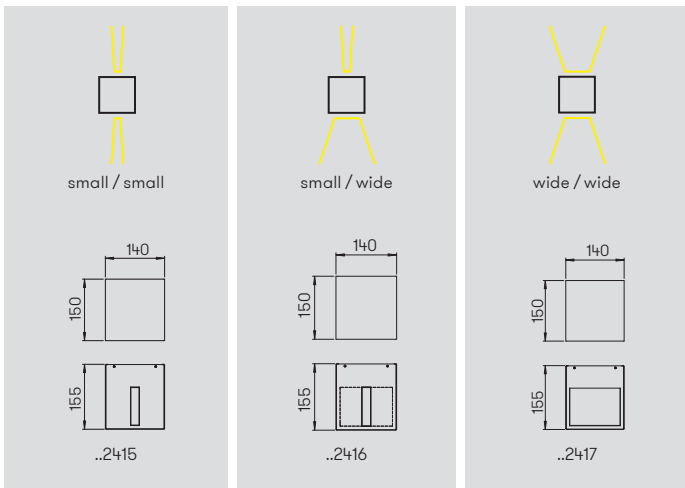

Light output

Art.-No.	Lamp	Luminous flux	Colour
Wall floodlights with LED			
small / small			
662415	2 × LED 6,7 W	each 600 lm	black
682415	2 × LED 6,7 W	each 600 lm	white
692415	2 × LED 6,7 W	each 600 lm	silver
small / wide			
662416	2 × LED 6,7 W	each 600 lm	black
682416	2 × LED 6,7 W	each 600 lm	white
692416	2 × LED 6,7 W	each 600 lm	silver
wide / wide			
662417	2 × LED 6,7 W	each 600 lm	black
682417	2 × LED 6,7 W	each 600 lm	white
692417	2 × LED 6,7 W	each 600 lm	silver