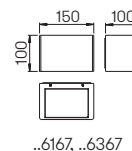

Art.-No.	Lamp	Base	Colour
Wall lights			
666167	1 x lamp	G9	black
686167	1 x lamp	G9	white
696167	1 x lamp	G9	silver
90750103	appropriate lamp	G9	

Art.-No.	Lamp	Luminous flux	Colour
Wall lights with LED			
666367	2 x LED 5,8 W	each 430 lm	black
686367	2 x LED 5,8 W	each 430 lm	white
696367	2 x LED 5,8 W	each 430 lm	silver
Wall lights with LED			
666368	2 x LED 7,8 W	each 580 lm	black
686368	2 x LED 7,8 W	each 580 lm	white
696368	2 x LED 7,8 W	each 580 lm	silver