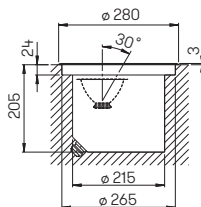

Distance [m]	$\varnothing$ Cone [m]	Illumination [lx]
6,0	3,6	56
4,0	2,4	120
2,0	1,2	480

..2422 Half beam angle 30°

..2422, ..2423