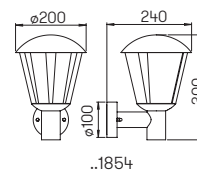

Art.-No.	Lamp	Base	Colour
Wall lights			
621854	1 x lamp	E27	anthracite
661854	1 x lamp	E27	black
681854	1 x lamp	E27	white
691854	1 x lamp	E27	silver
90750100	appropriate lamp	E27	
90750101	appropriate lamp	E27	
90750102	appropriate lamp	E27	
..1005	appropriate corner plate		
Wall lights with movement detector			
621855	1 x lamp	E27	anthracite
661855	1 x lamp	E27	black
681855	1 x lamp	E27	white
691855	1 x lamp	E27	silver
90750100	appropriate lamp	E27	
90750102	appropriate lamp	E27	
..1005	appropriate corner plate