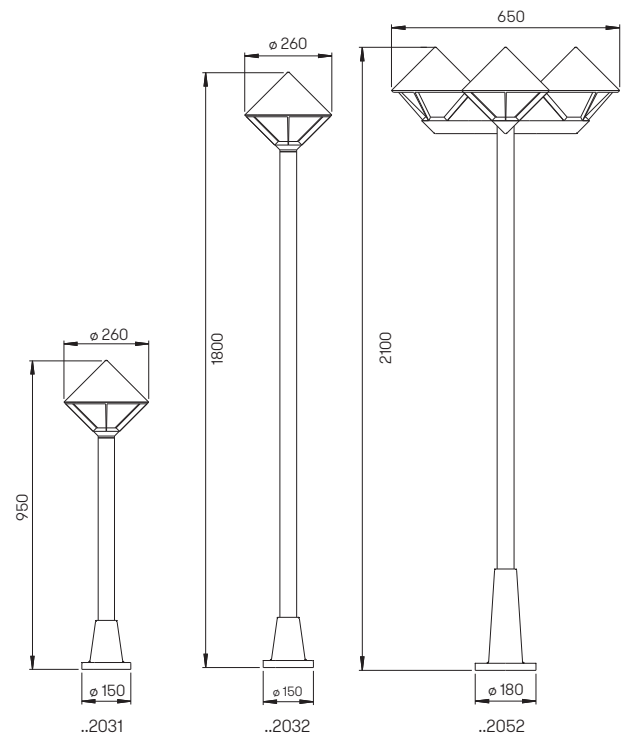

Wall lights
Path lights
Pole lights

for standard lamps, cast aluminium with mounting plate (except ..2032, ..2052), pole light with pole, opal glass

Recommended distance:

Path light 5 m

Pole light 15 m

..0616