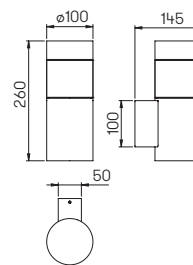

Wall- and
Bollard lights

with removable LED components
and integrated overvoltage protection
lightcolour warmwhite, 3000 K, dimmable
cast aluminium, with mounting plate
acrylic glass opal

Recommended distance:
Bollard light 5 m

..0274

..2294

..2294

Art.-No.	Lamp	Luminous flux	Colour
Wall lights			
620274	1x LED 9 W	1000 lm	anthracite
660274	1x LED 9 W	1000 lm	black
680274	1x LED 9 W	1000 lm	white
690274	1x LED 9 W	1000 lm	silver
.. 1002	appropriate corner plate		
Bollard lights			
622294	1x LED 9 W	1000 lm	anthracite
662294	1x LED 9 W	1000 lm	black
682294	1x LED 9 W	1000 lm	white
692294	1x LED 9 W	1000 lm	silver
690010	appropriate sunk pedestal