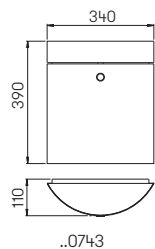

stainless steel
letter drop at the top
unloading to the front
with stainless steel lock and 2 keys,
mounting material included

Art.-No.	Material	Deposit slot
Wall letterbox		
690743	stainless steel	260 mm x 40 mm
Newspaperholder both sides open		
690744	stainless steel	