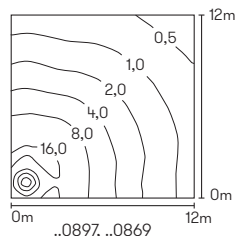

with removable LED components and integrated overvoltage protection
lightcolour warmwhite, 3000 K with integrated converter AC/DC
cast aluminium and aluminium dimmable through DALI control
stele with pole and door for setting in concrete
shock-resistant acrylic glass clear

Recommended distance: 18 m

Available on request in further technical versions, e.g. with insect friendly Amber LED, dimmable 0-10 V or lightcolour white (4000 K).

Available on request with mounting plate.