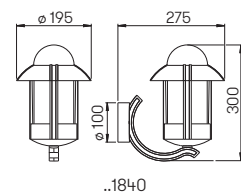

Wall lights
Pedestal lights
Bollard lights
Path lights

for standard lamps
cast aluminium, with mounting plate
opal glass

Recommended distance:
Pedestal and Path light 5 m

..1841

..1840

..1842

Art.-No.	Lamp	Base	Colour
Wall lights			
601841	1 x lamp	E27	black-silver
651841	1 x lamp	E27	brown-brass
671841	1 x lamp	E27	white-gold
90750100	appropriate lamp	E27	
..1005	appropriate corner plate		
Wall lights with movement detector			
601842	1 x lamp	E27	black-silver
651842	1 x lamp	E27	brown-brass
671842	1 x lamp	E27	white-gold
90750100	appropriate lamp	E27	
..1005	appropriate corner plate