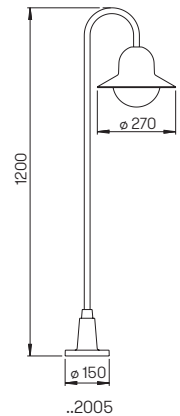

Art.-No.	Lamp	Base	Colour
Wall lights			
660662	1 x lamp	E27	black
680662	1 x lamp	E27	white
690662	1 x lamp	E27	silver
90750100	appropriate lamp	E27	
..1005	appropriate corner plate		
Wall lights with movement detector			
660661	1 x lamp	E27	black
680661	1 x lamp	E27	white
690661	1 x lamp	E27	silver
90750100	appropriate lamp	E27	
..1005	appropriate corner plate		
Path lights			
662005	1 x lamp	E27	black
682005	1 x lamp	E27	white
692005	1 x lamp	E27	silver
90750100	appropriate lamp	E27	
690010	appropriate sunk pedestal