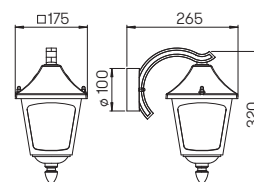

Wall lights
Pedestal lights
Path lights

for standard lamps
cast aluminium, with mounting plate
clear hollow glass

Recommended distance:
Pedestal and Path light 5 m

..1821