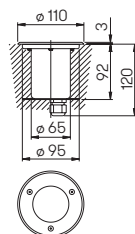

In-ground floodlight
symmetrical

with removable LED components
lightcolour warmwhite, 3000 K
with integrated converter AC/DC
stainless steel, with mounting plate
clear safety glass
insert hole: $\varnothing$ 95 mm x 120 mm
surface temperature max. 35 °C
loading max. 2000 kg

Distance [m]	$\varnothing$ Cone [m]	Illumination [lx]
3,0	0,5	50
2,0	0,3	100
1,0	0,2	375

..2159 Half beam angle 10°

..2159

Art.-No.	lamp	Luminous flux	Material
In-ground floodlight			
692159	1 x LED 1 W	80 lm	StSt

In-ground floodlight
symmetrical

with removable LED components
and integrated overvoltage protection
lightcolour warmwhite, 3000 K, dimmable
housing and cover made out of stainless steel, with mounting plate
clear safety glass
insert hole: $\varnothing$ 95 mm x 120 mm
surface temperature max. 35 °C
loading max. 2000 kg

Distance [m]	$\varnothing$ Cone [m]	Illumination [lx]
6,0	3,5	12
4,0	2,3	25
2,0	1,2	100

..2316 Half beam angle 30°

..2316

Art.-No.	lamp	Luminous flux	Material
In-ground floodlight			
692316	1 x LED 5 W	480 lm	StSt