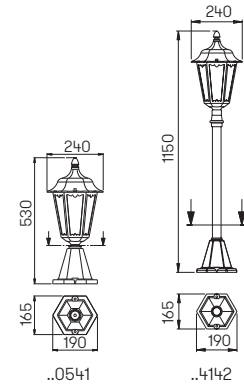

Pedestal lights
Path lights
Pole lights

for standard lamps
cast aluminium, with mounting plate
(only ..0541), pole light with pole
clear cathedral glass

Recommended distance:
Pedestal and Path light 5 m