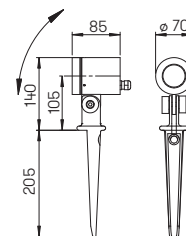

Floodlight with spike

with removable LED components
lightcolour warmwhite, 3000 K
with integrated converter AC/DC
stainless steel, slewable 120°
with 2.5 m cable and plug
borosilicate glass clear

Available on request with half beam angle 45° or lightcolour white (4000 K).

Distance [m]	ø Cone [m]	Illumination [lx]
3,0	1,5	31
2,0	1,0	70
1,0	0,5	270

..2112 Half beam angle 30°

Art.-No.	Lamp	Luminous flux	Material
Floodlight with spike			
692112	1 × LED 4,5 W	330 lm	StSt

Floodlight with spike

for pressed glass reflector lamps PAR 16
cast aluminium, slewable 120°
with 2.5 m cable and plug
borosilicate glass clear

Distance [m]	ø Cone [m]	Illumination [lx]
6,0	3,6	18
4,0	2,4	40
2,0	1,2	150

..2197

Art.-No.	Lamp	Lamp dimensions	Base	Colour
Floodlight with spike				
662197	1 × lamp PAR 16	max. ø 50 × 58 mm	GU10	black
682197	1 × lamp PAR 16	max. ø 50 × 58 mm	GU10	white
692197	1 × lamp PAR 16	max. ø 50 × 58 mm	GU10	silver
90750105	appropriate lamp		GU10