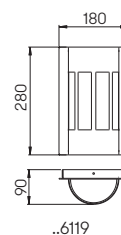

Art.-No.	Lamp	Base
Wall light with movement detector		
696141	1 × lamp	E27
90750100	appropriate lamp	E27
Wall light		
696119	1 × lamp	E27
90750100	appropriate lamp	E27
90750101	appropriate lamp	E27