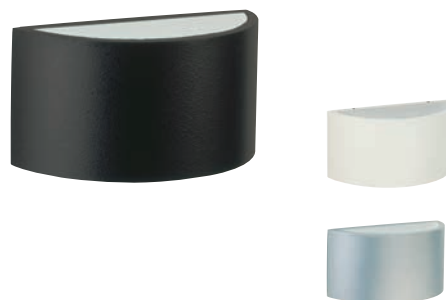

Wall lights

with double-sided
light output

with removable LED components
lightcolour warmwhite, 3000 K
with integrated converter AC/DC resp.
for lamps QT 14
cast aluminium, with mounting plate
opal glass

Available on request with one-sided
light output.