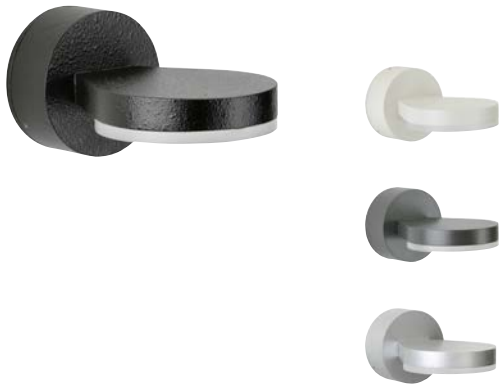

Wall- and Path lights

with removable LED components and integrated overvoltage protection
lightcolour warmwhite, 3000 K, dimmable
cast aluminium, with mounting plate
acrylic glass satiné, clear safety glass

Recommended distance:
Bollard light 5 m

..0230