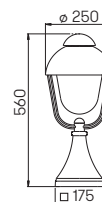

Country style lights

..0689

..0688

..0515

Art.-No.	Lamp	Base	Colour
Wall lights			
660689	1 x lamp	E27	black
650689	1 x lamp	E27	brown-brass
680689	1 x lamp	E27	white
90750100	appropriate lamp	E27	
90750101	appropriate lamp	E27	
90750102	appropriate lamp	E27	
..1006	appropriate corner plate		
660688	1 x lamp	E27	black
650688	1 x lamp	E27	brown-brass
680688	1 x lamp	E27	white
90750100	appropriate lamp	E27	
90750101	appropriate lamp	E27	
90750102	appropriate lamp	E27	
..1006	appropriate corner plate		
Pedestal lights			
660515	1 x lamp	E27	black
650515	1 x lamp	E27	brown-brass
680515	1 x lamp	E27	white
90750100	appropriate lamp	E27	
90750101	appropriate lamp	E27	
90750102	appropriate lamp	E27	
690011	appropriate sunk pedestal