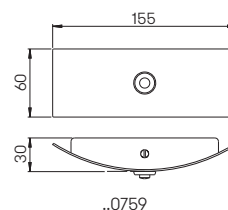

Bell plate

stainless steel
with mounting box
mounting material included

Art.-No.	Material
Bell plate single 690759	stainless steel 1,5 mm

Bell plates

stainless steel, with bolt attachment and
mounting material