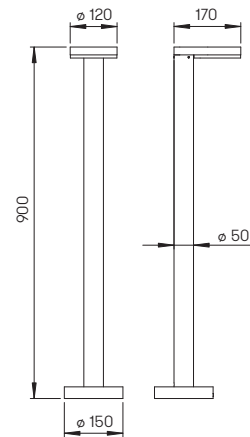

Wall- and Path lights

with removable LED components and integrated overvoltage protection
lightcolour warmwhite, 3000 K, dimmable
cast aluminium, with mounting plate
acrylic glass satiné, clear safety glass

Recommended distance:
Bollard light 5 m

..0230

..2230

Art.-No.	Lamp	Luminous flux	Colour
Wall lights			
620230	1 x LED 5 W	480 lm	anthracite
660230	1 x LED 5 W	480 lm	black
680230	1 x LED 5 W	480 lm	white
690230	1 x LED 5 W	480 lm	silver
Path lights			
622230	1 x LED 10 W	900 lm	anthracite
662230	1 x LED 10 W	900 lm	black
682230	1 x LED 10 W	900 lm	white
692230	1 x LED 10 W	900 lm	silver
690010	appropriate sunk pedestal