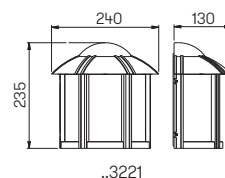

Art.-No.	Lamp	Base	Colour
Wall lights			
603221	1 × lamp	E27	black-silver
653221	1 × lamp	E27	brown-brass
673221	1 × lamp	E27	white-gold
90750100	appropriate lamp	E27	
90750101	appropriate lamp	E27	
Wall and ceiling lights			
606230	1 × lamp	E27	black-silver
656230	1 × lamp	E27	brown-brass
676230	1 × lamp	E27	white-gold
90750100	appropriate lamp	E27	
90750101	appropriate lamp	E27