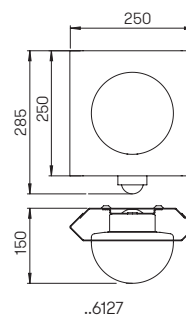

Wall lights

for standard lamps stainless steel, opal glass

Art.-No.	Lamp	Base
Wall light		
696112	1 × lamp	E27
90750100	appropriate lamp	E27
Wall light with movement detector		
696127	1 × lamp	E27
90750100	appropriate lamp	E27