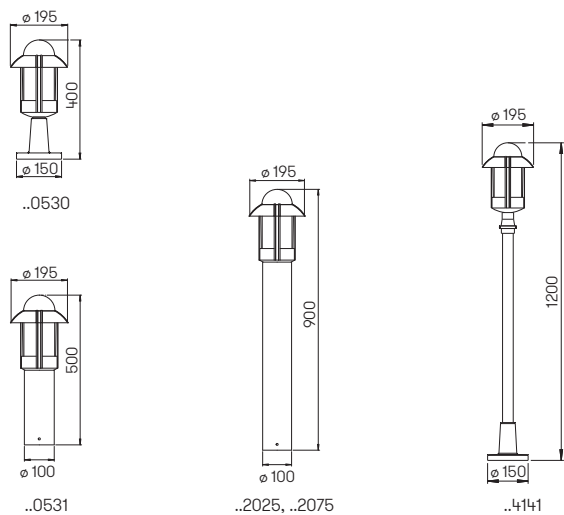

Wall lights
Pedestal lights
Bollard lights
Path lights

for standard lamps
 cast aluminium, with mounting plate
 opal glass

Recommended distance:
Pedestal and Path light 5 m

..1841

..1840

..1842

Art.-No.	Lamp	Base	Colour
Wall lights			
601841	1 x lamp	E27	black-silver
651841	1 x lamp	E27	brown-brass
671841	1 x lamp	E27	white-gold
90750100	appropriate lamp	E27	
..1005	appropriate corner plate		
Wall lights with movement detector			
601842	1 x lamp	E27	black-silver
651842	1 x lamp	E27	brown-brass
671842	1 x lamp	E27	white-gold
90750100	appropriate lamp	E27	
..1005	appropriate corner plate		