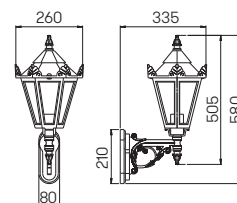

Wall lights

for standard lamps
cast aluminium, with mounting plate
clear plane glass

..1806

Art.-No.	Lamp	Base	Colour
Wall lights			
601807	1 x lamp	E27	black-silver
671807	1 x lamp	E27	white-gold
90750100	appropriate lamp	E27	
90750101	appropriate lamp	E27	
90750102	appropriate lamp	E27	
.. 1007	appropriate corner plate		
601806	1 x lamp	E27	black-silver
671806	1 x lamp	E27	white-gold
90750100	appropriate lamp	E27	
90750101	appropriate lamp	E27	
90750102	appropriate lamp	E27	
.. 1007	appropriate corner plate		
603228	1 x lamp	E27	black-silver
673228	1 x lamp	E27	white-gold
90750100	appropriate lamp	E27	
90750101	appropriate lamp	E27	
90750102	appropriate lamp	E27