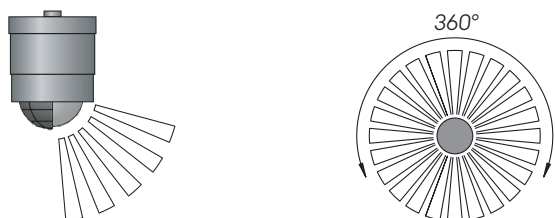

Movement detector ..1030 and for Wall lamps

Nominal voltage

230 V, 50 Hz

Max. switched power

1000 W Incandescent and halogen lamps · 200 W Energy saving and LED lamps. Due to possible voltage spikes, multiple detectors or lamps should not be connected in parallel.

Angle of detection 360°

Reduction of the Angle of detection

The angle of detection can be modified by using the included cover strips. You can cover several parts of the lense to get the perfect angle for your use.

Detection interval

20 sec. to 5 min. (continuously)

Brightness range

2 Lux to 150 Lux (continuously)

Detection range

approx. 6 to 8 m, depending on the angle of approach as well of the installation height and decreasing at lower surrounding temperature.

If the movement detector is mounted at a height of 2 m, the maximum detection range is about 12 m. It is possible to adjust the angle of detection. You can cover several parts of the lense to get the perfect detection range for your use.