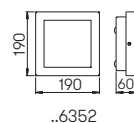

with removable LED components and integrated overvoltage protection
lightcolour warmwhite, 3000 K, dimmable
stainless steel, with mounting plate
opal coated plane glass

Art.-No.	Lamp	Luminous flux
Wall and Ceiling lights		
696352	1 × LED 8 W	880 lm
696332	1 × LED 16 W	1600 lm
696333	1 × LED 20 W	2200 lm
696314	1 × LED 36 W	3960 lm