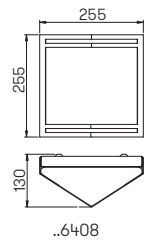

Art.-No.	Lamp	Luminous flux
Wall and ceiling lights		
696408	1x LED 10 W	900 lm
696407	1x LED 10 W	900 lm