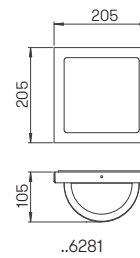

Art.-No.	Lamp	Base
Wall and ceiling lights		
696280	1 × lamp	E27
696281	1 × lamp	E27
90750100	appropriate lamp	E27
90750101	appropriate lamp	E27