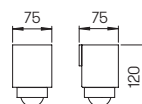

cast aluminium
detecting range 360° adjustable.
detecting distanz approx. 6 to 8 m, depending on the angle of approach as well of the installation height and decreasing at lower surrounding temperature.
detection interval continously adjustable from 20 seconds up to 5 minutes,
twilight switch included and adjustable from 2 up to 150 Lux,
max. switched power 20 W LED lamps.

Due to possible voltage spikes, multiple detectors or lamps should not be connected in parallel

..1030

Art.-No.	colour
621030	anthracite
661030	black

Corner plates

stainless steel resp. cast aluminium

further items on request