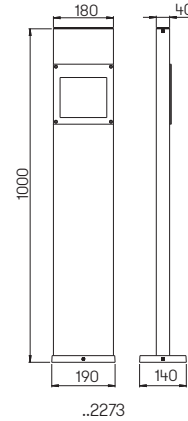

Art.-No.	Inserts	Luminous flux	Material
Light column light output one-side			
692208	1 × LED 8W	880 lm	StSt

Project lights

Bollard light

with removable LED components
lightcolour warmwhite, 3000 K
with integrated converter AC/DC
aluminium and stainless steel
with mounting plate, reflector made of
anodised pure aluminium
patterned safety glass