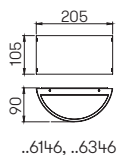

Art.-No.	Lamp	Luminous flux
with LED		
696346	2 x LED 5,8 W	each 430 lm
696342	2 x LED 7,8 W	each 580 lm
696343	2 x LED 9,6 W	each 720 lm

Art.-No.	Lamp	Base
for lamps		
696146	1 x lamp	G9
696142	1 x lamp	R7s
90750103	appropriate lamp	G9