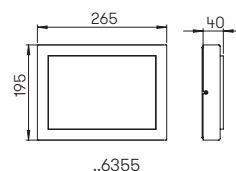

Art.-No.	Lamp	Luminous flux
Wall and Ceiling lights		
696355	1 x LED 16 W	1600 lm