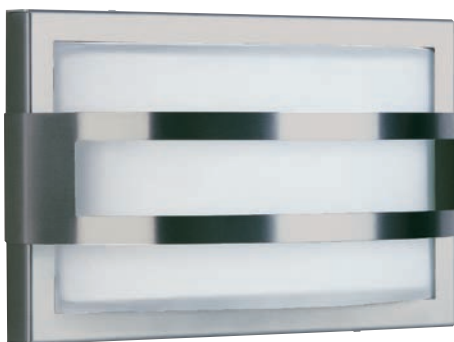

Art.-No.	Lamp	Base
696180	1 × lamp	E27
90750100	appropriate lamp	E27
90750101	appropriate lamp	E27