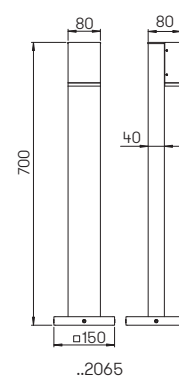

Art.-No.	Lamp	Luminous flux	Colour
Wall lights			
620325	1 x LED 3 W	330 lm	anthracite
660325	1 x LED 3 W	330 lm	black
680325	1 x LED 3 W	330 lm	white
690325	1 x LED 3 W	330 lm	silver
Path lights			
622065	1 x LED 3 W	330 lm	anthracite
662065	1 x LED 3 W	330 lm	black
682065	1 x LED 3 W	330 lm	white
692065	1 x LED 3 W	330 lm	silver
690010	appropriate sunk pedestal