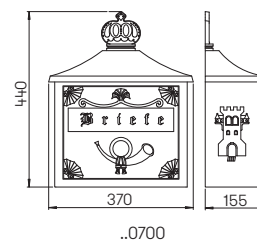

Art.-No.	Colour	Deposit slot
Wall letterboxes		
600700	black-silver	255 mm x 45 mm
650700	brown-brass	255 mm x 45 mm
670700	white-gold	255 mm x 45 mm
newspaperholder open to the right		
600701	black-silver	
650701	brown-brass	
670701	white-gold