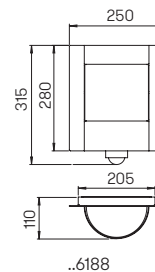

Art.-No.	Lamp	Base
Wall light		
696187	1 × lamp	E27
90750100	appropriate lamp	E27
90750101	appropriate lamp	E27
Wall light with movement detector		
696188	1 × lamp	E27
90750100	appropriate lamp	E27