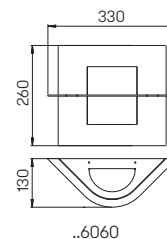

Wall lights

for standard lamps, stainless steel with mounting plate made out of cast aluminium opal glass

Available on request with LED 10 W (900 lm, 3000 K, warmwhite) for power supply 230 V, 50 Hz.