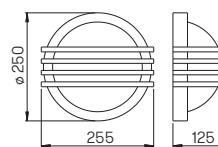

Wall and Ceiling lights

for standard lamps, cast aluminium with mounting plate, opal glass

LED

Available on request with LED 10 W (900 lm, 3000 K, warmwhite) for power supply 230 V, 50 Hz.

..6106

..6105

..6047