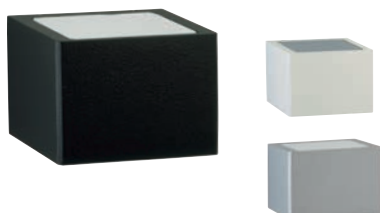

Art.-No.	Lamp	Base	Colour
Wall lights			
666167	1 x lamp	G9	black
686167	1 x lamp	G9	white
696167	1 x lamp	G9	silver
90750103	appropriate lamp	G9	

Art.-No.	Lamp	Luminous flux	Colour
Wall lights with LED			
666367	2 x LED 5,8 W	each 430 lm	black
686367	2 x LED 5,8 W	each 430 lm	white
696367	2 x LED 5,8 W	each 430 lm	silver
Wall lights with LED			
666368	2 x LED 7,8 W	each 580 lm	black
686368	2 x LED 7,8 W	each 580 lm	white
696368	2 x LED 7,8 W	each 580 lm	silver