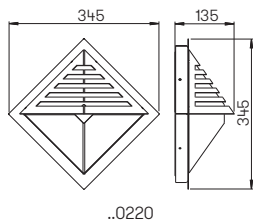

Wall light

for standard lamps, stainless steel with mounting plate made out of cast aluminium opal glass

Available on request with LED 10 W (900 lm, 3000 K, warmwhite) for power supply 230 V, 50 Hz.