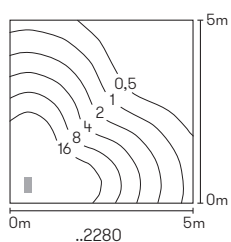

Wall- and
Bollard lights

with removable LED components
and integrated overvoltage protection
lightcolour warmwhite, 3000 K
cast aluminium, with mounting plate
acrylic glass satiné

Recommended distance:
Bollard light 5 m

Art.-No.	Lamp	Luminous flux	Colour
Wall lights			
620280	1x LED 8 W	810 lm	anthracite
660280	1x LED 8 W	810 lm	black
680280	1x LED 8 W	810 lm	white
690280	1x LED 8 W	810 lm	silver
Bollard lights			
622280	1x LED 8 W	810 lm	anthracite
662280	1x LED 8 W	810 lm	black
682280	1x LED 8 W	810 lm	white
692280	1x LED 8 W	810 lm	silver
690010	appropriate sunk pedestal