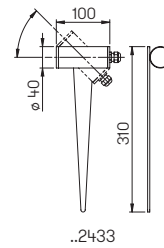

Distance [m]	ø Cone [m]	Illumination [lx]
3,0	1,5	60
2,0	1,0	150
1,0	0,5	600