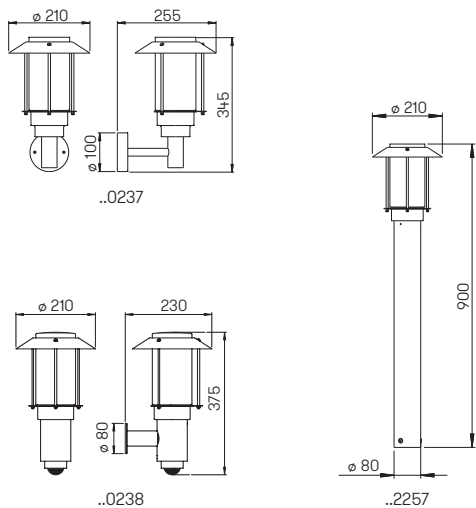

Wall lights
Bollard light

for standard lamps, stainless steel
with mounting plate (except ..0238)
opal glass

Recommended distance:
Bollard light 4 m