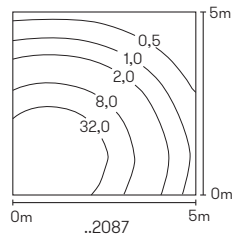

Bollard light

with removable LED components
lightcolour warmwhite, 3000 K
with integrated converter AC/DC
aluminium and stainless steel
with mounting plate, reflector made of
anodised pure aluminium
patterned safety glass

Art.-No.	Lamp	Luminous flux	Material / Colour
Bollard light			
622273	1 x LED 13,4 W	1200 lm	StSt / anthracite
690011	appropriate sunk pedestal		

Bollard lights

with removable LED components
and integrated overvoltage protection
lightcolour warmwhite, 3000 K, dimmable
cast aluminium, acrylic glass satiné

Art.-No.	Lamp	Luminous flux	Colour
Bollard lights			
622087	1 x LED 16 W	1600 lm	anthracite
662087	1 x LED 16 W	1600 lm	black
690010	appropriate sunk pedestal