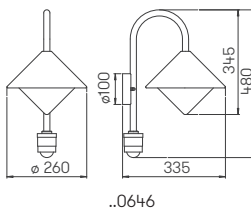

Wall- and Path lights

for standard lamps, cast aluminium with mounting plate, opal glass

Recommended distance:
Path light 5 m

Art.-No.	Lamp	Base	Colour
Wall lights			
660645	1 × lamp	E27	black
680645	1 × lamp	E27	white
690645	1 × lamp	E27	silver
90750100	appropriate lamp	E27	
.. 1005	appropriate corner plate		
Wall lights with movement detector			
660646	1 × lamp	E27	black
680646	1 × lamp	E27	white
690646	1 × lamp	E27	silver
90750100	appropriate lamp	E27	
.. 1005	appropriate corner plate		
Wall lights			
660617	1 × lamp	E27	black
680617	1 × lamp	E27	white
690617	1 × lamp	E27	silver
90750100	appropriate lamp	E27	
Path lights			
662026	1 × lamp	E27	black
682026	1 × lamp	E27	white
692026	1 × lamp	E27	silver
90750100	appropriate lamp	E27	
690010	appropriate sunk pedestal