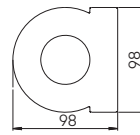

0 1 2 3 4
5 6 7 8 9
a b c

**House numbers
0 to 9 and
letters a, b, c**

stainless steel with bolt attachment
mounting material included

Art.-No.		Material
House numbers 0 up to 9		
690920	0	stainless steel
690921	1	stainless steel
690922	2	stainless steel
690923	3	stainless steel
690924	4	stainless steel
690925	5	stainless steel
690926	6	stainless steel
690927	7	stainless steel
690928	8	stainless steel
690929	9	stainless steel
Letters a, b, c		
690930	a	stainless steel
690931	b	stainless steel
690932	c	stainless steel