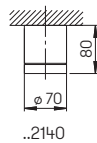

Ceiling spotlights

for pressed glass reflector lamps PAR 16
cast aluminium

Distance [m]	ø Cone [m]	Illumination [lx]
6,0	3,6	18
4,0	2,4	40
2,0	1,2	150

..2140 Half beam angle 30°