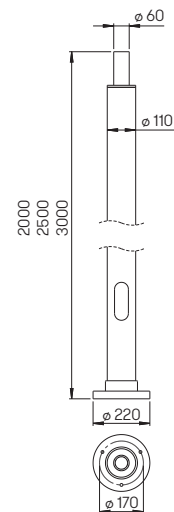

..0012, ..0013, ..0014

Art.-No.	H	D1	D2	Colour
Poles for globe top lights				
690012	2000	60	110	black
690013	2500	60	110	black
690014	3000	60	110	black
690011	appropriate sunk pedestal			

Junction box

690036	with fuse link Neozed