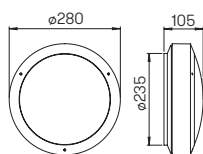

..6338, ..6438