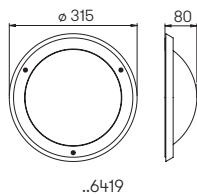

Wall and Ceiling lights

with removable LED components
lightcolour warmwhite, 3000 K,
cast aluminium, with mounting plate
opal glass

Art.-No.	Lamp	Luminous flux	Colour
Wall and ceiling lights			
626419	1 x LED 12 W	1200 lm	anthracite
666419	1 x LED 12 W	1200 lm	black
686419	1 x LED 12 W	1200 lm	white
696419	1 x LED 12 W	1200 lm	silver