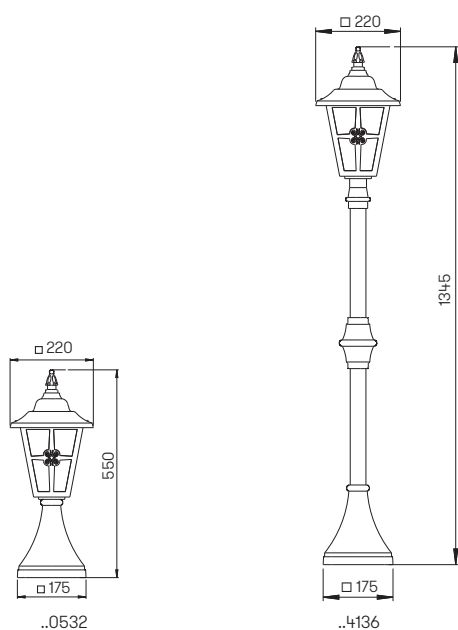

Art.-No.	Lamp	Base	Colour
Pedestal lights			
600532	1 × lamp	E27	black-silver
650532	1 × lamp	E27	brown-brass
670532	1 × lamp	E27	white-gold
90750100	appropriate lamp	E27	
90750101	appropriate lamp	E27	
90750102	appropriate lamp	E27	
690011	appropriate sunk pedestal		
Path lights			
604136	1 × lamp	E27	black-silver
654136	1 × lamp	E27	brown-brass
674136	1 × lamp	E27	white-gold
90750100	appropriate lamp	E27	
90750101	appropriate lamp	E27	
90750102	appropriate lamp	E27	
690011	appropriate sunk pedestal