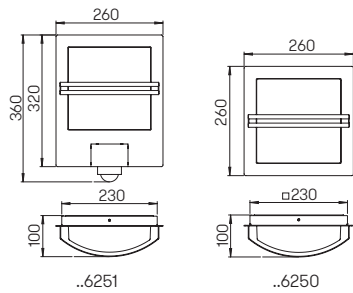

Art.-No.	Lamp	Base	Material / Colour
Wall light			
626250	1 × lamp	E27	StSt / anthracite
90750100	appropriate lamp	E27	
90750101	appropriate lamp	E27	
Wall light with movement detector			
626251	1 × lamp	E27	StSt / anthracite
90750100	appropriate lamp	E27	
Wall light			
626260	1 × lamp	E27	StSt / anthracite
90750100	appropriate lamp	E27	
90750101	appropriate lamp	E27	
Wall light with movement detector			
626261	1 × lamp	E27	StSt / anthracite
90750100	appropriate lamp	E27