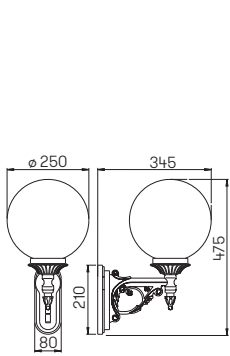

Wall lights
Path lights
Pole lights

for standard lamps, cast aluminium
with mounting plate
(except ..2050, ..2051),
pole light with pole, opal glass

Available on request with clear bubble
glass, then -b at the end of the article
number.

..0609