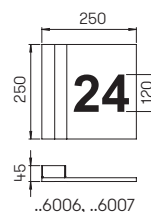

Art.-No.	Lamp	Light colour
House number lights with twilight switch		
696006	1 x LED 1,0 W	warmwhite
696007	1 x LED 1,0 W	white

House number lights

for standard lamps,
stainless steel, customized laser-made
with mounting plate made out of cast
aluminium, opal glass,

For the order please mention the house number.