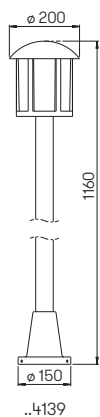

Wall lights
Pedestal lights
Path lights

for standard lamps
cast aluminium, with mounting plate
clear acrylic glass

Recommended distance:
Pedestal and Path light 5 m

Art.-No.	Lamp	Base	Colour
Wall lights			
603225	1 x lamp	E27	black-silver
653225	1 x lamp	E27	brown-brass
673225	1 x lamp	E27	white-gold
90750100	appropriate lamp	E27	
90750101	appropriate lamp	E27	
90750102	appropriate lamp	E27	
Pedestal lights			
600542	1 x lamp	E27	black-silver
650542	1 x lamp	E27	brown-brass
670542	1 x lamp	E27	white-gold
90750100	appropriate lamp	E27	
90750101	appropriate lamp	E27	
90750102	appropriate lamp	E27	
690010	appropriate sunk pedestal		
Path lights			
604139	1 x lamp	E27	black-silver
654139	1 x lamp	E27	brown-brass
674139	1 x lamp	E27	white-gold
90750100	appropriate lamp	E27	
90750101	appropriate lamp	E27	
90750102	appropriate lamp	E27	
690010	appropriate sunk pedestal