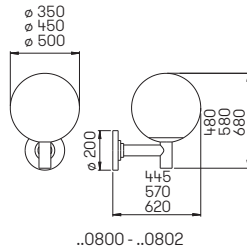

Wall lights

for standard lamps, cast aluminium
plastic globe white (PMMA)

..0800 - ..0802