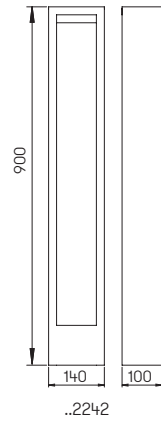

Art.-No.	Lamp	Luminous flux	Colour
Wall lights			
620331	1x LED 5 W	480 lm	anthracite
660331	1x LED 5 W	480 lm	black
680331	1x LED 5 W	480 lm	white
690331	1x LED 5 W	480 lm	silver
Bollard lights			
622242	1x LED 10 W	900 lm	anthracite
662242	1x LED 10 W	900 lm	black
682242	1x LED 10 W	900 lm	white
692242	1x LED 10 W	900 lm	silver
690010	appropriate sunk pedestal