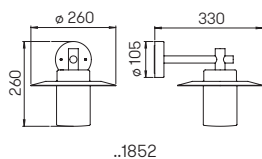

Wall lights
Path lights

for standard lamps
cast aluminium, with mounting plate
opal glass

Recommended distance:
Path light 5 m