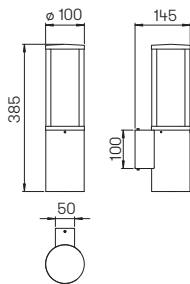

Wall lights
Pedestal light
Bollard lights

for LED-Retrofit resp. for additional reflector lamp PAR 16
stainless steel with colour: anthracite
with mounting plate,
clear acrylic and opal glass

Recommended distance:
Bollard light 6 m

..0321

..0311

..0321

Art.-No.	Lamp	Lamp dimensions	Base	Material / Colour
Wall light				
620311	1 x lamp	max. ϕ 52 x 175 mm	E27	StSt / anthracite
90750309	appropriate lamp		E27	
621002	appropriate corner plate			
Wall light with movement detector				
620320	1 x lamp	max. ϕ 52 x 175 mm	E27	StSt / anthracite
90750309	appropriate lamp		E27	
621002	appropriate corner plate			
Wall light with additional downlight PAR 16				
620321	1 x lamp	max. ϕ 52 x 175 mm	E27	StSt / anthracite
	1 x lamp PAR 16	max. ϕ 50 x 56 mm	GU10	
90750105	appropriate lamp		GU10	
90750309	appropriate lamp		E27	
621002	appropriate corner plate			
Pedestal light				
620545	1 x lamp	max. ϕ 52 x 175 mm	E27	StSt / anthracite
90750309	appropriate lamp		E27	
690010	appropriate sunk pedestal			
Bollard light				
622269	1 x lamp	max. ϕ 52 x 175 mm	E27	StSt / anthracite
90750309	appropriate lamp		E27	
690010	appropriate sunk pedestal			
Bollard light with movement detector				
622070	1 x lamp	max. ϕ 52 x 175 mm	E27	StSt / anthracite
90750309	appropriate lamp		E27	
690010	appropriate sunk pedestal