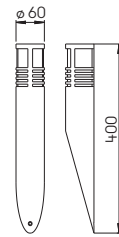

**Wall lights
Pedestal light
Bollard light**

for lamps QT 14, stainless steel with mounting plate made out of cast aluminium, borosilicate glass

..0204