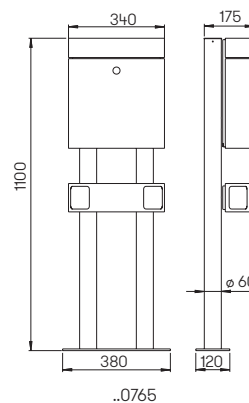

Art.-No.	Material	Deposit slot
690765	stainless steel	260 mm x 40 mm

stainless steel for installation of all
letterboxes made out of stainless steel
(except ..0773)
for mounting on a foundation

Available on request for mounting in concrete.