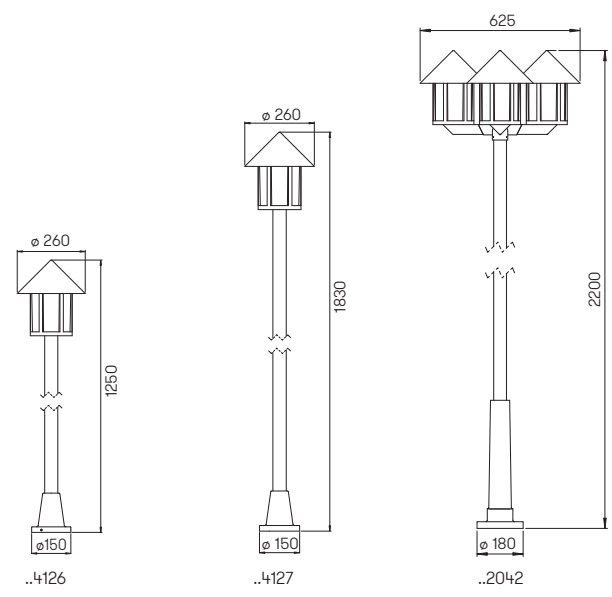

Art.-No.	Lamp	Base	Colour
Path lights			
664126	1 × lamp	E27	black
654126	1 × lamp	E27	brown-brass
684126	1 × lamp	E27	white
90750100	appropriate lamp	E27	
90750101	appropriate lamp	E27	
90750102	appropriate lamp	E27	
690010	appropriate sunk pedestal		
Pole lights 1-unit			
664127	1 × lamp	E27	black
654127	1 × lamp	E27	brown-brass
684127	1 × lamp	E27	white
90750100	appropriate lamp	E27	
90750101	appropriate lamp	E27	
90750102	appropriate lamp	E27	
690010	appropriate sunk pedestal		
Pole lights 3-units			
662042	3 × lamp	E27	black
652042	3 × lamp	E27	brown-brass
682042	3 × lamp	E27	white
90750100	appropriate lamp	E27	
90750101	appropriate lamp	E27	
90750102	appropriate lamp	E27	
690011	appropriate sunk pedestal