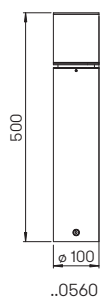

Wall and Ceiling light
Pedestal and Bollard light

for LED-Retrofit, stainless steel with mounting plate made out of cast aluminium, acrylic glass opal

Recommended distance:
Pedestal and Bollard light 6 m

Art.-No.	Lamp	Lamp dimensions	Base
Wall and ceiling light			
690201	1 × lamp	max. ø 55 × 110 mm	E27
90750100	appropriate lamp		E27
Pedestal light			
690560	1 × lamp	max. ø 55 × 110 mm	E27
90750100	appropriate lamp		E27
690010	appropriate sunk pedestal		
Bollard light			
692098	1 × lamp	max. ø 55 × 110 mm	E27
90750100	appropriate lamp		E27
690010	appropriate sunk pedestal