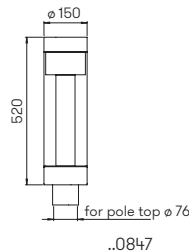

with removable LED components and integrated overvoltage protection
lightcolour warmwhite, 3000 K
dimmable through DALI control with integrated converter AC/DC
for pole top $\phi = 76$ mm resp. wall and pole assembly accessories
..1008 resp. ..1009 and ..1010
cast aluminium
shock-resistant acrylic glass clear

Recommended distance:
 $4 \times$ pole height

Available on request in further technical versions, e.g. with insect friendly Amber LED, asymmetrical light distribution, dimmable 0-10 V or lightcolour white (4000 K)..

Art.-No.	Lamp	Luminous flux	Colour
Pole top lights			
620847	1 x LED 26,7 W	3000 lm	anthracite
660847	1 x LED 26,7 W	3000 lm	black