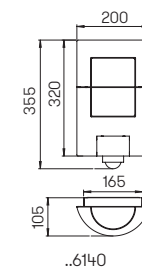

Wall lights

for standard lamps
stainless steel with colour: anthracite
with mounting plate made out of cast
aluminium, opal glass

Available on request with LED 10 W
(900 lm, 3000 K, warmwhite) for power
supply 230 V, 50 Hz.