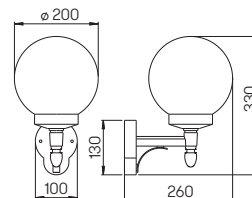

Wall lights Pedestal lights

for standard lamps, cast aluminium
with mounting plate, clear bubble glass

Available on request with opal glass,
then -o at the end of the article number.

..0698

..0698

..0698-o

..0501

..0501

..0501-o

..2003

..2003

..2003-o

Art.-No.	Lamp	Base	Globe	Colour
Wall lights				
660698	1 × lamp	E27	∅ 200	black
680698	1 × lamp	E27	∅ 200	white
90750100	appropriate lamp	E27		
90750101	appropriate lamp	E27		
.. 1006	appropriate corner plate			
Pedestal lights				
660501	1 × lamp	E27	∅ 250	black
680501	1 × lamp	E27	∅ 250	white
90750100	appropriate lamp	E27		
90750101	appropriate lamp	E27		
690011	appropriate sunk pedestal			
Path lights				
662003	1 × lamp	E27	∅ 250	black
682003	1 × lamp	E27	∅ 250	white
90750100	appropriate lamp	E27		
90750101	appropriate lamp	E27		
690011	appropriate sunk pedestal