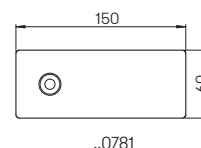

Art.-No.	Material
Bell plates single 690781	stainless steel 2 mm
690949	stainless steel 6 mm

Engravings

Our doorbell panels and plaques are available with an optional laser engraving according to your specifications.

Laser engraving is a permanent, indelible, tamper-proof, thermally and chemically secure method of marking metal. A high precision laser beam guided over the surface of the metal makes this possible. The extremely high energy density of the laser beam melts, evaporates or chemically etches a thin layer on the surface, thus removing, oxidising or charring a small part of the surface. This leads to a colour-altering reaction. The extreme accuracy in the contours and detail of a laser engraving gives you lasting sustainability on hard and uneven surfaces. Since no physical contact or force is involved, the process is extremely gentle and clean for the surface treated. Engravings on curved surfaces will appear in slightly different colour shades in the metal marking depending on the angle of curvature of the surface. Articles with engravings are special products, and are therefore excluded from our return policy.