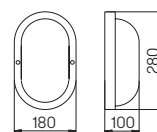

Wall and Ceiling lights

for standard lamps, cast aluminium with mounting plate, opal glass

Available on request with LED 10 W (900 lm, 3000 K, warmwhite) for power supply 230 V, 50 Hz.

..6037

..6046

..6031