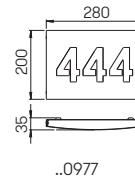

Art.-No.		Material
690975	1 number	stainless steel
690976	2 numbers	stainless steel
690977	3 numbers	stainless steel