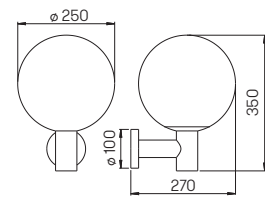

Wall lights

for standard lamps, cast aluminium with mounting plate, clear crystal glass

Available on request with opal glass, then -o at the end of the article number.

..0639

Art.-No.	Lamp	Base	Globe	Colour
Wall lights				
660639	1 × lamp	E27	∅ 250	black
680639	1 × lamp	E27	∅ 250	white
90750100	appropriate lamp	E27		
90750101	appropriate lamp	E27		
..1005	appropriate corner plate			
Wall lights with movement detector				
660641	1 × lamp	E27	∅ 250	black
680641	1 × lamp	E27	∅ 250	white
90750100	appropriate lamp	E27		
..1005	appropriate corner plate