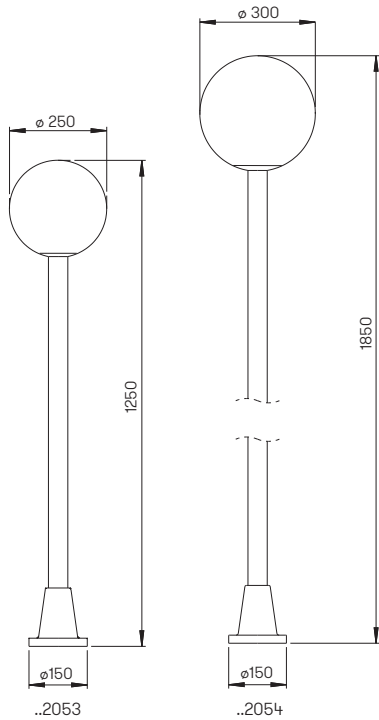

Pedestal lights
Path lights
Pole lights

for standard lamps, cast aluminium with mounting plate, pole light with pole, clear crystal glass

Available on request with opal glass, then -o at the end of the article number.

..0538

..0538-o