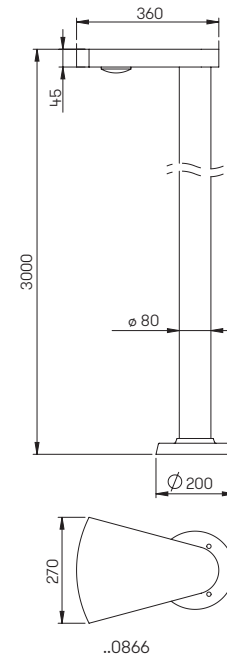

Pole lights

with removable LED components and integrated overvoltage protection
lightcolour warmwhite, 3000 K
with integrated converter AC/DC
cast aluminium, with pole and main supply connection $3 \times 2.5 \text{ m}^2$ in the pole top

Recommended distance: 16 m