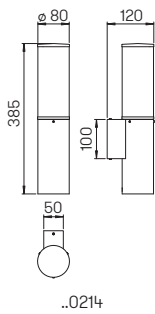

Recommended distance:
Pedestal and Bollard light 6 m

Art.-No.	Lamp	Lamp dimensions	Base
Wall light			
690214	1 x lamp	max. \varnothing 52 x 175 mm	E27
90750309	appropriate lamp		E27
691000	appropriate corner plate		
Pedestal light			
690506	1 x lamp	max. \varnothing 52 x 175 mm	E27
90750309	appropriate lamp		E27
690010	appropriate sunk pedestal		
Bollard light			
692044	1 x lamp	max. \varnothing 52 x 175 mm	E27
90750309	appropriate lamp		E27
690010	appropriate sunk pedestal		