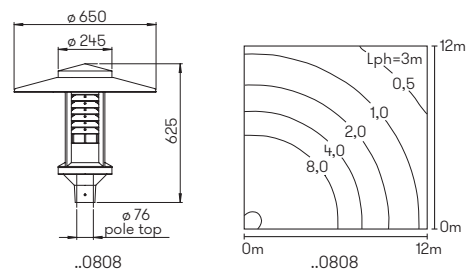

**Pole top
luminaires**

with removable LED components
lightcolour warmwhite, 3000 K,
with integrated converter AC/DC
for pole top $\phi = 76$ mm resp. mounting
with pole accessories ..1009, ..1010 resp.
wall accessory ..1008, cast aluminium,
shock-resistant acrylic glass clear

Recommended distance:
4 × pole height

Art.-No.	Lamp	Luminous flux	Colour
Slant roof with upper light output			
660809	1 x LED 52 W	4150 lm	black
Slant roof with flat apex			
660808	1 x LED 52 W	4150 lm	black