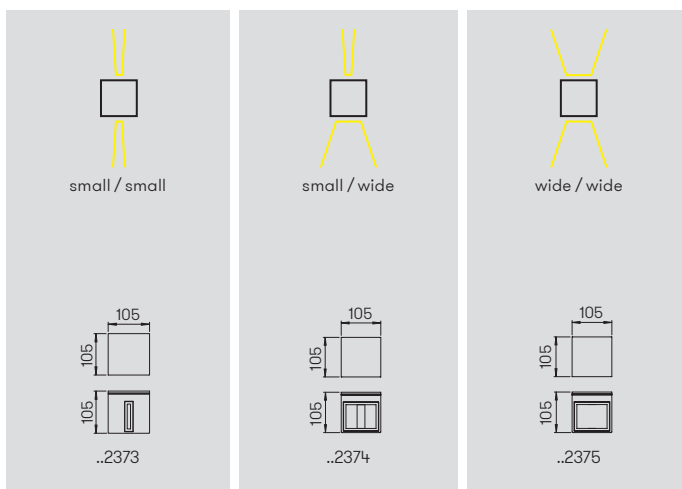

Light output