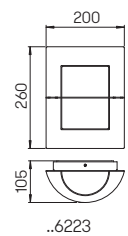

Art.-No.	Lamp	Base	Material / Colour
Wall light			
626058	1 × lamp	E27	StSt / anthracite
90750100	appropriate lamp	E27	
90750101	appropriate lamp	E27	
Wall light with movement detector			
626140	1 × lamp	E27	StSt / anthracite
90750100	appropriate lamp	E27	
Wall light			
626223	1 × lamp	E27	StSt / anthracite
90750100	appropriate lamp	E27	
90750101	appropriate lamp	E27