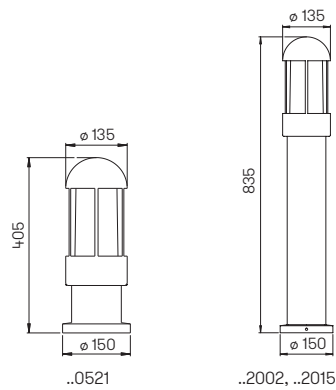

Pedestal and Bollard lights

for standard lamps, cast aluminium with mounting plate, opal glass

Recommended distance:
Pedestal and Bollard light 5 m