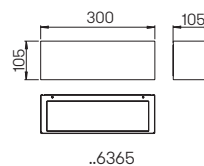

Art.-No.	Lamp	Base
for lamps		
696164	1 x lamp	G9
90750103	appropriate lamp	G9

Art.-No.	Lamp	Luminous flux
with LED		
696364	2 x LED 5,8 W	each 430 lm
696365	2 x LED 7,8 W	each 580 lm
696366	2 x LED 9,6 W	each 720 lm