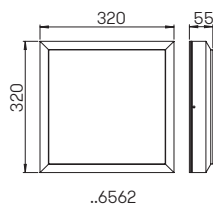

with removable LED components and integrated overvoltage protection
lightcolour warmwhite, 3000 K, dimmable
cast aluminium, with mounting plate
acrylic glass satiné, impact resistant