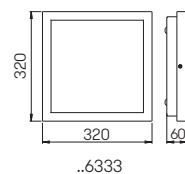

with removable LED components and integrated overvoltage protection
lightcolour warmwhite, 3000 K, dimmable
stainless steel, with mounting plate
opal coated plane glass

Art.-No.	Lamp	Luminous flux
Wall and Ceiling lights		
696352	1 × LED 8 W	880 lm
696332	1 × LED 16 W	1600 lm
696333	1 × LED 20 W	2200 lm
696314	1 × LED 36 W	3960 lm