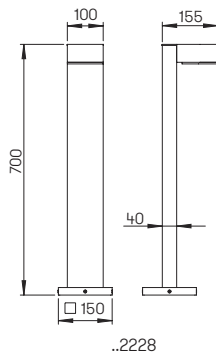

Wall- and Path lights

with removable LED components
lightcolour warmwhite, 3000 K
with integrated converter AC/DC
with one- resp. two-sided light output
cast aluminium, with mounting plate
satiné safety glass

Recommended distance:
Bollard light 4 m

Art.-No.	Lamp	Luminous flux	Colour
Wall lights with one-sided light output			
620233	1x LED 3 W	330 lm	anthracite
660233	1x LED 3 W	330 lm	black
680233	1x LED 3 W	330 lm	white
690233	1x LED 3 W	330 lm	silver
Wall lights with double-sided light output			
620234	2x LED 3 W	each 330 lm	anthracite
660234	2x LED 3 W	each 330 lm	black
680234	2x LED 3 W	each 330 lm	white
690234	2x LED 3 W	each 330 lm	silver
Path lights			
622228	1x LED 3 W	330 lm	anthracite
662228	1x LED 3 W	330 lm	black
682228	1x LED 3 W	330 lm	white
692228	1x LED 3 W	330 lm	silver
690010	appropriate sunk pedestal