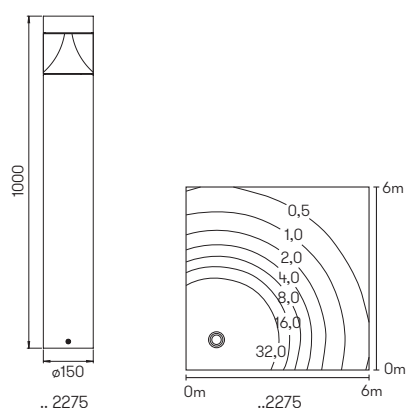

Art.-No.	Lamp	Luminous flux	Colour
Bollard lights			
622274	1 × LED 22 W	2200 lm	anthracite
662274	1 × LED 22 W	2200 lm	black
690010	appropriate sunk pedestal		
Bollard lights			
622275	1 × LED 22 W	2200 lm	anthracite
662275	1 × LED 22 W	2200 lm	black
690010	appropriate sunk pedestal