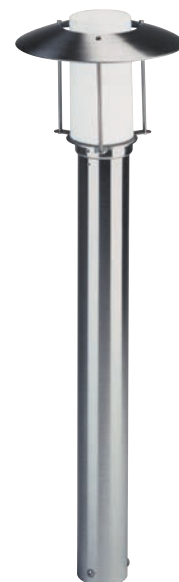

Wall lights
Bollard light

for standard lamps, stainless steel
with mounting plate (except ..0238)
opal glass

Recommended distance:
Bollard light 4 m