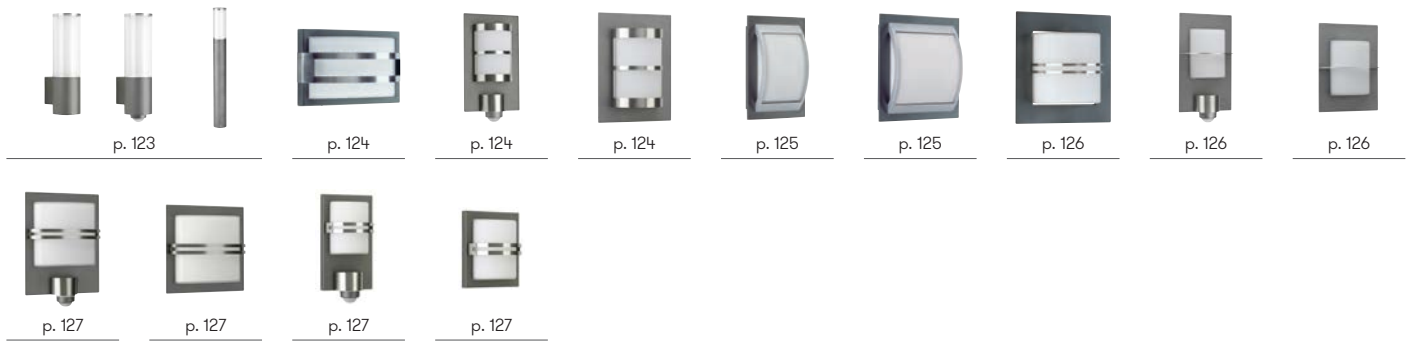

Bicolour lights