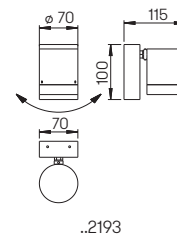

Light output

Art.-No.	Lamp	Lamp dimensions	Base	Colour
Wall floodlights with double-sided light output, up and down				
662198	2 × lamp PAR 16	max. ø 50 × 58 mm	GU10	black
682198	2 × lamp PAR 16	max. ø 50 × 58 mm	GU10	white
692198	2 × lamp PAR 16	max. ø 50 × 58 mm	GU10	silver
90750105	appropriate lamp		GU10	
Wall floodlights with one-sided light output, down				
662193	1 × lamp PAR 16	max. ø 50 × 58 mm	GU10	black
682193	1 × lamp PAR 16	max. ø 50 × 58 mm	GU10	white
692193	1 × lamp PAR 16	max. ø 50 × 58 mm	GU10	silver
90750105	appropriate lamp		GU10