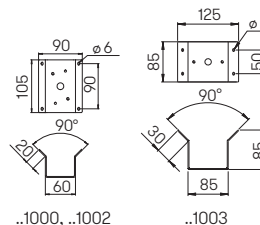

Wall movement detector

cast aluminium
detecting range 360° adjustable.
detecting distanz approx. 6 to 8 m, depending on the angle of approach as well of the installation height and decreasing at lower surrounding temperature.
detection interval continously adjustable from 20 seconds up to 5 minutes,
twilight switch included and adjustable from 2 up to 150 Lux,
max. switched power 20 W LED lamps.

Due to possible voltage spikes, multiple detectors or lamps should not be connected in parallel

Art.-No.	colour
621030	anthracite
661030	black

Corner plates

stainless steel resp. cast aluminium

further items on request

colour / material	corner plate						
	.. 1000	.. 1003	.. 1004	.. 1002	.. 1005	.. 1006	.. 1007
60.... black-silver				601002	601005	601006	601007
62.... bicolour				621002	621005	621006	621007
65.... brown-brass				651002	651005	651006	651007
66.... black				661002	661005	661006	661007
67.... white-gold				671002	671005	671006	671007
68.... white				681002	681005	681006	681007
69.... silver				691002	691005	691006	691007
69.... stainless steel	691000	691003	691004