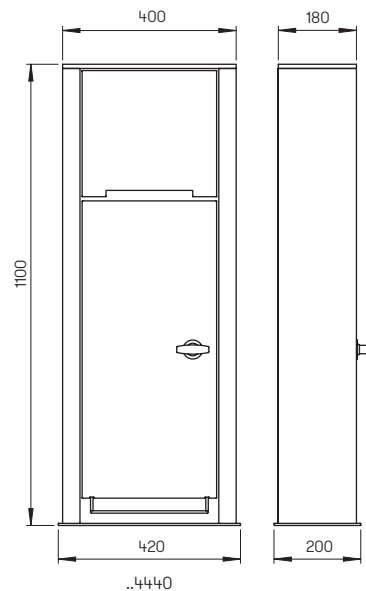

Art.-No.	Inserts	Description	Material / Colour
Energy column empty			
624440	on request	Energy column	StSt, anthracite