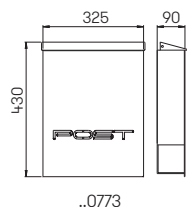

Art.-No.	Material	Deposit slot
690785	stainless steel	300 mm x 50 mm
690770	stainless steel	300 mm x 45 mm
690755	stainless steel	260 mm x 40 mm

Wall letterboxes

with integrated newspaperholder

stainless steel and aluminium newspaperholder both sides open body made out of aluminium varnished anthracite, letter drop at the top unloading from the right to the left, with stainless steel lock and 2 keys, mounting material included