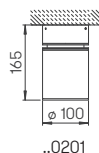

Art.-No.	Lamp	Lamp dimensions	Base
Wall and ceiling light			
690201	1 × lamp	max. ø 55 × 110 mm	E27
90750100	appropriate lamp		E27
Pedestal light			
690560	1 × lamp	max. ø 55 × 110 mm	E27
90750100	appropriate lamp		E27
690010	appropriate sunk pedestal		
Bollard light			
692098	1 × lamp	max. ø 55 × 110 mm	E27
90750100	appropriate lamp		E27
690010	appropriate sunk pedestal