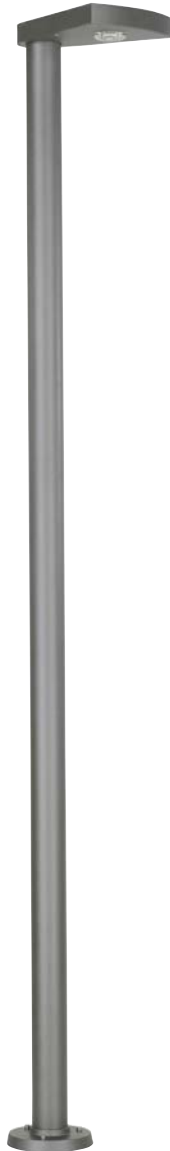

Pole lights

with removable LED components and integrated overvoltage protection
lightcolour warmwhite, 3000 K
with integrated converter AC/DC
cast aluminium, with pole and main supply connection $3 \times 2.5 \text{ m}^2$ in the pole top

Recommended distance: 16 m