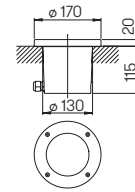

..2128

Art.-No.	Lamp	Lamp dimensions	Base	Colour
In-ground floodlight				
662128	1 x lamp PAR 30	max. $\varnothing$ 105 x 90 mm	E27	black
90750106	appropriate lamp		E27