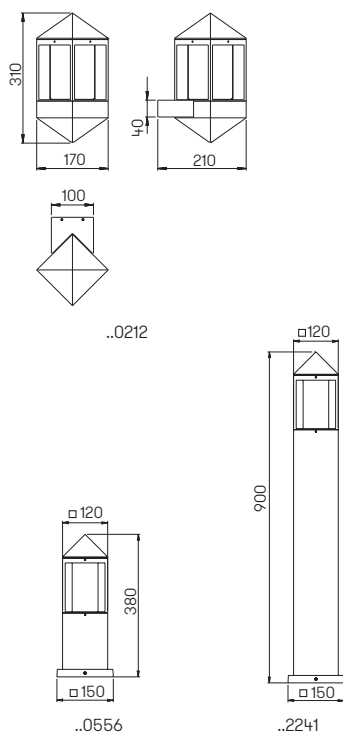

Wall lights
Pedestal lights
Bollard lights

for standard lamps, cast aluminium
with mounting plate, opal glass

Recommended distance:
Pedestal and Bollard light 5 m