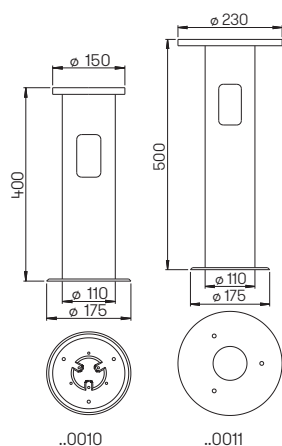

Art.-No.	content
690027	10 care tissues

Sunk pedestal

cast aluminium
flange for three-screw base fitting

Art.-No.	hole circles	colour
690010	ø 40, 60, 85, 120 mm	black
690011	ø 136, 140, 170, 175, 190 mm	black