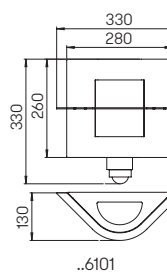

Wall lights

for standard lamps, stainless steel with mounting plate made out of cast aluminium opal glass

Available on request with LED 10 W (900 lm, 3000 K, warmwhite) for power supply 230 V, 50 Hz.