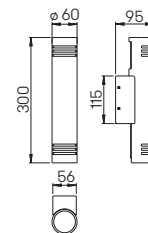

**Wall lights
Pedestal light
Bollard light**

for lamps QT 14, stainless steel with mounting plate made out of cast aluminium, borosilicate glass

..0204

..0205

..0206

..0208

Recommended distance:
Pedestal and Bollard light 4 m