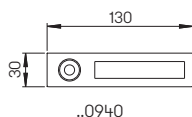

Bell plates

stainless steel, with bolt attachment and mounting material
name plates for engraving included