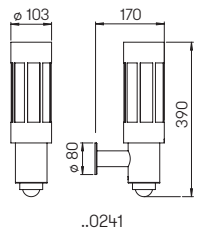

..0241

Art.-No.	Lamp	Lamp dimensions	Base
Wall light			
690239	1 x lamp	max. ϕ 60 x 175 mm	E27
90750100	appropriate lamp		E27
90750309	appropriate lamp		E27
691003	appropriate corner plate		
Wall light with movement detector			
690241	1 x lamp	max. ϕ 60 x 175 mm	E27
90750100	appropriate lamp		E27
90750309	appropriate lamp		E27
691003	appropriate corner plate		
Wall light with additional downlight PAR 20 50 W			
690243	1 x lamp	max. ϕ 60 x 175 mm	E27
	1 x lamp PAR 20	max. ϕ 64 x 90 mm	E27
90750100	appropriate lamp		E27
90750108	appropriate lamp		E27
90750309	appropriate lamp		E27
691003	appropriate corner plate		
Pedestal light			
690505	1 x lamp	max. ϕ 60 x 175 mm	E27
90750100	appropriate lamp		E27
90750309	appropriate lamp		E27
690010	appropriate sunk pedestal		
Bollard light			
692246	1 x lamp	max. ϕ 60 x 175 mm	E27
90750100	appropriate lamp		E27
90750309	appropriate lamp		E27
690010	appropriate sunk pedestal		
Bollard light with movement detector			
692011	1 x lamp	max. ϕ 60 x 175 mm	E27
90750100	appropriate lamp		E27
90750309	appropriate lamp		E27
690010	appropriate sunk pedestal