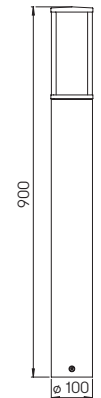

..2071, ..2272