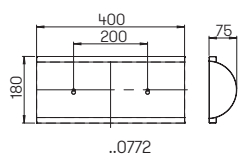

Wall letterbox and Newspaperholder

stainless steel
letter drop at the top
unloading at the front,
with stainless steel lock and 2 keys,
mounting material included