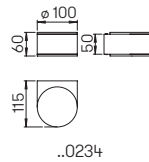

with removable LED components
lightcolour warmwhite, 3000 K
with integrated converter AC/DC
with one- resp. two-sided light output
cast aluminium, with mounting plate
satiné safety glass

Recommended distance:
Bollard light 4 m

Art.-No.	Lamp	Luminous flux	Colour
Wall lights with one-sided light output			
620233	1x LED 3 W	330 lm	anthracite
660233	1x LED 3 W	330 lm	black
680233	1x LED 3 W	330 lm	white
690233	1x LED 3 W	330 lm	silver
Wall lights with double-sided light output			
620234	2x LED 3 W	each 330 lm	anthracite
660234	2x LED 3 W	each 330 lm	black
680234	2x LED 3 W	each 330 lm	white
690234	2x LED 3 W	each 330 lm	silver
Path lights			
622228	1x LED 3 W	330 lm	anthracite
662228	1x LED 3 W	330 lm	black
682228	1x LED 3 W	330 lm	white
692228	1x LED 3 W	330 lm	silver
690010	appropriate sunk pedestal