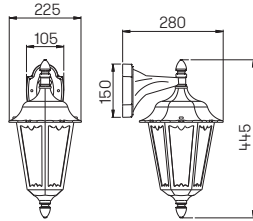

Wall lights

for standard lamps
cast aluminium, with mounting plate
clear cathedral glass

..1819