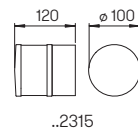

Wall floodlights

light output adjustable
up to 60° on both sides

with removable LED components
lightcolour warmwhite, 3000 K
with integrated converter AC/DC
clear acrylic glass, with mounting plate

Light output

Art.-No.	Lamp	Luminous flux	Colour
Wall floodlights			
622315	2 × LED 3 W	each 330 lm	anthracite
662315	2 × LED 3 W	each 330 lm	black
682315	2 × LED 3 W	each 330 lm	white
692315	2 × LED 3 W	each 330 lm	silver