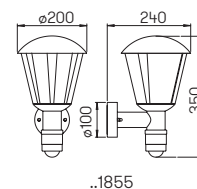

Wall lights

for standard lamps
cast aluminium, with mounting plate
clear acrylic glass

Art.-No.	Lamp	Base	Colour
Wall lights			
621854	1 x lamp	E27	anthracite
661854	1 x lamp	E27	black
681854	1 x lamp	E27	white
691854	1 x lamp	E27	silver
90750100	appropriate lamp	E27	
90750101	appropriate lamp	E27	
90750102	appropriate lamp	E27	
..1005	appropriate corner plate		
Wall lights with movement detector			
621855	1 x lamp	E27	anthracite
661855	1 x lamp	E27	black
681855	1 x lamp	E27	white
691855	1 x lamp	E27	silver
90750100	appropriate lamp	E27	
90750102	appropriate lamp	E27	
..1005	appropriate corner plate