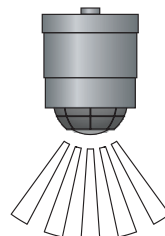

Detection range

approx. 6 to 8 m, depending on the angle of approach as well of the installation height and decreasing at lower surrounding temperature.

Reduction of the detection range

If the movement detector is mounted at a height of 2 m, the maximum detection range is about 12 m. It is possible to adjust the angle of detection. You can cover several parts of the lense to get the perfect detection range for your use.