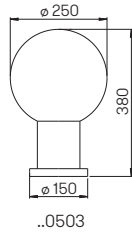

Pedestal lights
Bollard lights

for standard lamps, cast aluminium
with mounting plate, clear bubble glass

Available on request with opal glass,
then -o at the end of the article number.

..0503

Art.-No.	Lamp	Base	Globe	Colour
Pedestal lights				
660503	1 x lamp	E27	ø 250	black
680503	1 x lamp	E27	ø 250	white
90750100	appropriate lamp	E27		
90750101	appropriate lamp	E27		
690010	appropriate sunk pedestal			
Bollard lights				
662012	1 x lamp	E27	ø 250	black
682012	1 x lamp	E27	ø 250	white
90750100	appropriate lamp	E27		
90750101	appropriate lamp	E27		
690010	appropriate sunk pedestal			
Bollard lights with movement detector				
662010	1 x lamp	E27	ø 250	black
682010	1 x lamp	E27	ø 250	white
90750100	appropriate lamp	E27		
690010	appropriate sunk pedestal