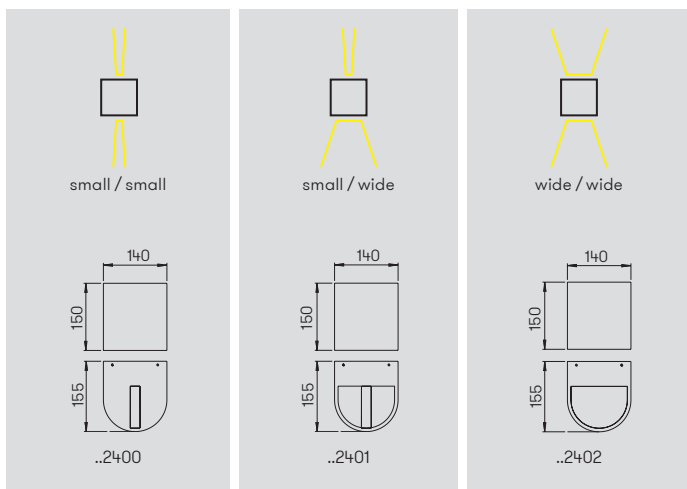

Light output