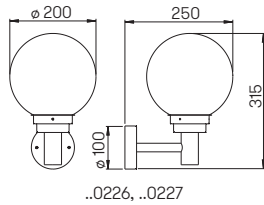

Wall lights
Bollard light

for standard lamps, stainless steel
..0227, ..0226 and ..2261
with mounting plate
opal glass resp. clear bubble glass

If not specified, available on request
with clear bubble glass, then -b or
with opal glass, then -o at the end of the
article number.

..0226