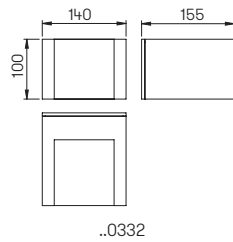

with removable LED components
and integrated overvoltage protection
lightcolour warmwhite, 3000 K, dimmable
cast aluminium, with mounting plate
acrylic glass opal

Recommended distance:
Bollard light 6 m