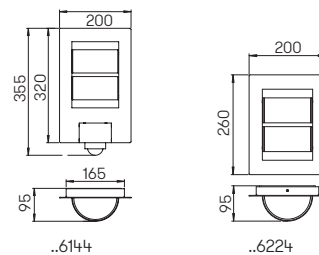

Art.-No.	Lamp	Base	Material / Colour
Wall light with movement detector			
626144	1 × lamp	E27	StSt / anthracite
90750100	appropriate lamp	E27	
Wall light			
626224	1 × lamp	E27	StSt / anthracite
90750100	appropriate lamp	E27	
90750101	appropriate lamp	E27