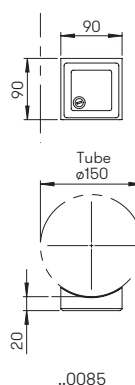

Built-in housing

Built-in housing with lockable shockproof socket for aluminium bollard lights ø 150 mm, varnished in colour of the bollard light, installation and wiring included to the connection terminal with 2 keys, keys can be removed in both positions

Art.-No.	
690085	Housing with lockable socket