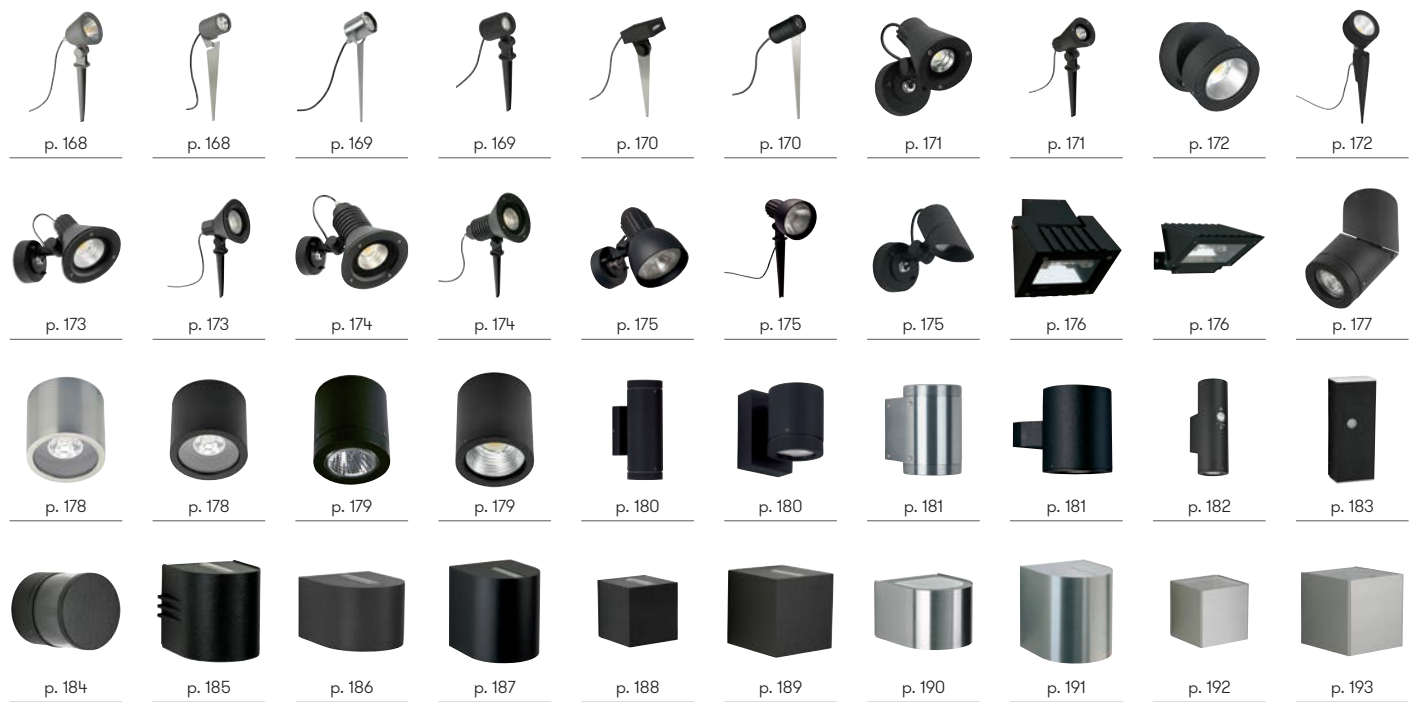

Pole-top luminaires:

..0847

..0808

Energy and socket columns

Project lights

In-ground floodlights

Globe lights

Cast aluminium lights

Bicolour lights

Stainless steel lights

Floodlights

Country style lights

Letterboxes

Bell plates and house numbers

Accessory

Energy and socket columns

product example

Energy column

configurable

for individual configuration
 stainless steel,
 aluminium colour-coated anthracite
 wired ready for connection
 with junction box IP 65
 optional with LED orientation light
 (height + 10 mm)
 upper area with safety elements,
 lower area with sockets outlet
 lockable door with handle, cable outlet
 when closed door possible
 direct mounting on foundation