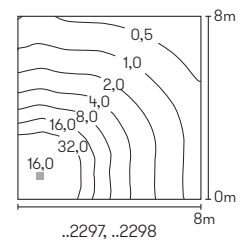

Recommended distance: 10 m

Available on request in further technical versions, e.g. with insect friendly Amber LED, dimmable 0-10 V or lightcolour white (4000 K).

Art.-No.	Lamp	Luminous flux	Colour
Bollard lights 180° asymmetrical			
622267	1 × LED 18,5 W	2000 lm	anthracite
662267	1 × LED 18,5 W	2000 lm	black
622288	1 × LED 18,5 W	2000 lm	anthracite
662288	1 × LED 18,5 W	2000 lm	black
690010	appropriate sunk pedestal		
Bollard lights 360° symmetrical			
622297	1 × LED 18,5 W	2000 lm	anthracite
662297	1 × LED 18,5 W	2000 lm	black
622298	1 × LED 18,5 W	2000 lm	anthracite
662298	1 × LED 18,5 W	2000 lm	black
690010	appropriate sunk pedestal		