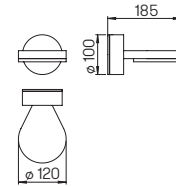

Wall- and Path lights

with removable LED components and integrated overvoltage protection
lightcolour warmwhite, 3000 K, dimmable
cast aluminium, with mounting plate
acrylic glass satiné, clear safety glass

Recommended distance:
Bollard light 5 m

..0230

..2230

Art.-No.	Lamp	Luminous flux	Colour
Wall lights			
620230	1 x LED 5 W	480 lm	anthracite
660230	1 x LED 5 W	480 lm	black
680230	1 x LED 5 W	480 lm	white
690230	1 x LED 5 W	480 lm	silver
Path lights			
622230	1 x LED 10 W	900 lm	anthracite
662230	1 x LED 10 W	900 lm	black
682230	1 x LED 10 W	900 lm	white
692230	1 x LED 10 W	900 lm	silver
690010	appropriate sunk pedestal