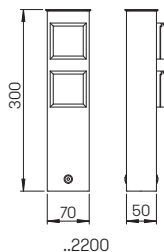

Socket columns
Socket columns
with spike

IP
44

with 2 shockproof sockets
with increased contact protection
stainless steel resp. cast aluminium
with connecting terminals 3 × 2.5 ² ready
for connection with mounting plate
resp. spike with 2.5 m cable and plug
..4400-CH, socket CH - type J
..4400-F, socket F/B - type E