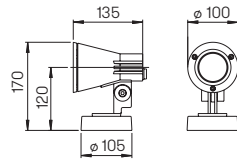

with removable LED components and integrated overvoltage protection
lightcolour warmwhite, 3000 K, dimmable resp. for pressed glass reflector lamps PAR 20, cast aluminium rotatable 360°, slewable 120° with mounting plate resp. spike with 2.5 m cable and plug, borosilicate glass clear

..2153, ..2353