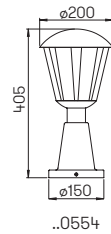

Pedestal and Path light

for standard lamps
cast aluminium, with mounting plate
clear acrylic glass

**Recommended distance:
Pedestal and Path light 5 m**

Art.-No.	Lamp	Base	Colour
Pedestal lights			
620554	1x lamp	E27	anthracite
660554	1x lamp	E27	black
680554	1x lamp	E27	white
690554	1x lamp	E27	silver
90750100	appropriate lamp	E27	
90750101	appropriate lamp	E27	
90750102	appropriate lamp	E27	
690010	appropriate sunk pedestal		
Path lights			
624154	1x lamp	E27	anthracite
664154	1x lamp	E27	black
684154	1x lamp	E27	white
694154	1x lamp	E27	silver
90750100	appropriate lamp	E27	
90750101	appropriate lamp	E27	
90750102	appropriate lamp	E27	
690010	appropriate sunk pedestal		