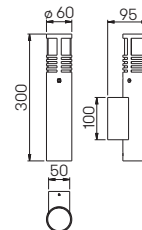

**Wall lights
Pedestal light
Bollard light**

for lamps QT 14, stainless steel with mounting plate made out of cast aluminium, borosilicate glass

..0204

..0205

..0206

..0208