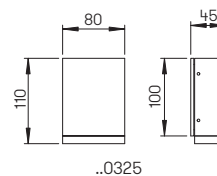

Art.-No.	Lamp	Luminous flux	Colour
Wall lights			
620325	1 x LED 3 W	330 lm	anthracite
660325	1 x LED 3 W	330 lm	black
680325	1 x LED 3 W	330 lm	white
690325	1 x LED 3 W	330 lm	silver
Path lights			
622065	1 x LED 3 W	330 lm	anthracite
662065	1 x LED 3 W	330 lm	black
682065	1 x LED 3 W	330 lm	white
692065	1 x LED 3 W	330 lm	silver
690010	appropriate sunk pedestal