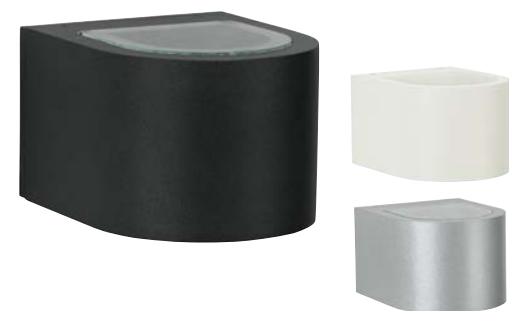

Wall floodlights

with removable LED components
lightcolour warmwhite, 3000 K
with integrated converter AC/DC
cast aluminium, with mounting plate
clear safety glass resp. clear lens
with different light distributions
(small, wide)

Available on request with one-sided
light output as well as with lightcolour
white (4000 K).