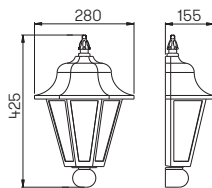

Wall lights

for standard lamps
cast aluminium, with mounting plate
clear cathedral glass

..3229

Art.-No.	Lamp	Base	Colour
Wall lights			
661819	1 x lamp	E27	black
651819	1 x lamp	E27	brown-brass
681819	1 x lamp	E27	white
90750100	appropriate lamp	E27	
90750101	appropriate lamp	E27	
90750102	appropriate lamp	E27	
.. 1006	appropriate corner plate		
Wall lights			
661818	1 x lamp	E27	black
651818	1 x lamp	E27	brown-brass
681818	1 x lamp	E27	white
90750100	appropriate lamp	E27	
90750101	appropriate lamp	E27	
90750102	appropriate lamp	E27	
.. 1006	appropriate corner plate		
Wall lights			
663229	1 x lamp	E27	black
653229	1 x lamp	E27	brown-brass
683229	1 x lamp	E27	white
90750100	appropriate lamp	E27	
90750101	appropriate lamp	E27	
90750102	appropriate lamp	E27