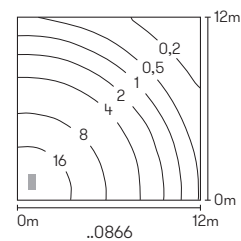

Pole lights

with removable LED components and integrated overvoltage protection
lightcolour warmwhite, 3000 K
with integrated converter AC/DC
cast aluminium, with pole and main supply connection $3 \times 2.5 \text{ m}^2$ in the pole top

Recommended distance: 16 m

Art.-No.	Lamp	Luminous flux	Colour
Pole lights			
620866	1 x LED 24 W	3000 lm	anthracite
660866	1 x LED 24 W	3000 lm	black
690011	appropriate sunk pedestal