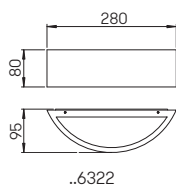

Wall lights

with double-sided
light output

with removable LED components
lightcolour warmwhite, 3000 K
with integrated converter AC/DC resp.
for lamps QT 14
cast aluminium, with mounting plate
opal glass

Available on request with one-sided
light output.

Art.-No.	Lamp	Base	Colour
Wall lights			
666147	1 x lamp	G9	black
686147	1 x lamp	G9	white
696147	1 x lamp	G9	silver
90750103	appropriate lamp	G9	

Art.-No.	Lamp	Luminous flux	Colour
Wall lights with LED			
666347	2 x LED 5,8 W	each 430 lm	black
686347	2 x LED 5,8 W	each 430 lm	white
696347	2 x LED 5,8 W	each 430 lm	silver
Wall lights with LED			
666322	2 x LED 7,8 W	each 580 lm	black
686322	2 x LED 7,8 W	each 580 lm	white
696322	2 x LED 7,8 W	each 580 lm	silver