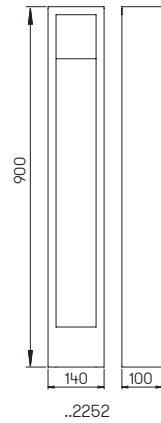

with removable LED components
and integrated overvoltage protection
lightcolour warmwhite, 3000 K, dimmable
cast aluminium, with mounting plate
acrylic glass opal

Recommended distance:
Bollard light 6 m