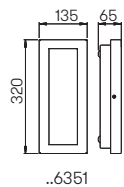

with removable LED components and integrated overvoltage protection
lightcolour warmwhite, 3000 K, dimmable
stainless steel, with mounting plate
opal coated plane glass