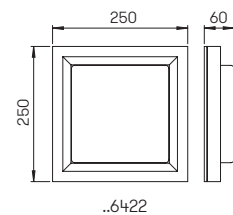

Art.-No.	Lamp	Luminous flux	Colour
Wall and ceiling lights			
626422	1 x LED 12 W	1200 lm	anthracite
666422	1 x LED 12 W	1200 lm	black
686422	1 x LED 12 W	1200 lm	white
696422	1 x LED 12 W	1200 lm	silver