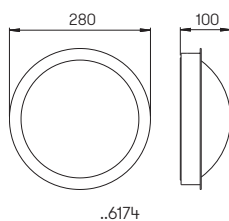

Wall and Ceiling light

for standard lamps, stainless steel with mounting plate made out of cast aluminium, opal glass

Available on request with LED 10 W (900 lm, 3000 K, warmwhite) for power supply 230 V, 50 Hz.