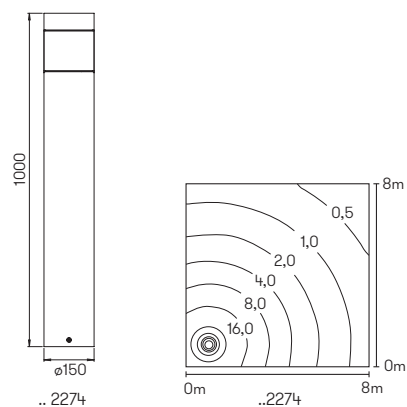

Art.-No.	Lamp	Luminous flux	Colour
Bollard lights			
622274	1 × LED 22 W	2200 lm	anthracite
662274	1 × LED 22 W	2200 lm	black
690010	appropriate sunk pedestal		
Bollard lights			
622275	1 × LED 22 W	2200 lm	anthracite
662275	1 × LED 22 W	2200 lm	black
690010	appropriate sunk pedestal