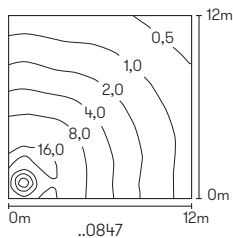

with removable LED components and integrated overvoltage protection
lightcolour warmwhite, 3000 K
dimmable through DALI control with integrated converter AC/DC
for pole top $\phi = 76$ mm resp. wall and pole assembly accessories
..1008 resp. ..1009 and ..1010
cast aluminium
shock-resistant acrylic glass clear

Recommended distance:
 $4 \times$ pole height

Available on request in further technical versions, e.g. with insect friendly Amber LED, asymmetrical light distribution, dimmable 0-10 V or lightcolour white (4000 K)..

Art.-No.	Lamp	Luminous flux	Colour
Pole top lights			
620847	1 x LED 26,7 W	3000 lm	anthracite
660847	1 x LED 26,7 W	3000 lm	black