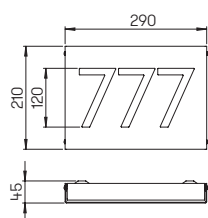

House number lights

with removable LED components,
lightcolour warmwhite, 3000 K
with integrated twilight switch
stainless steel
customized laser-made
lettering height: 120 mm

**For the order please mention
the house number.**

..6013

Art.-No.	Lamp	Luminous flux
House number light 1-2 numbers		
696012	1x LED 2,0 W	120 lm
House number light 2-3 numbers		
696013	1x LED 2,0 W	120 lm