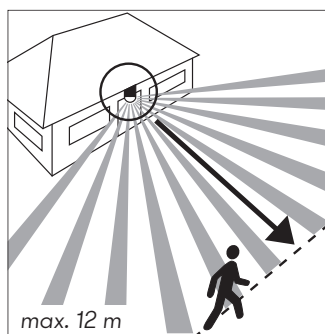

Movement detector ..1030 and for Wall lamps

Nominal voltage

230 V, 50 Hz

Max. switched power

1000 W Incandescent and halogen lamps · 200 W Energy saving and LED lamps. Due to possible voltage spikes, multiple detectors or lamps should not be connected in parallel.

Angle of detection 360°

The angle of detection can be modified by using the included cover strips. You can cover several parts of the lense to get the perfect angle for your use.

Detection interval

20 sec. to 5 min. (continuously)

Brightness range

2 Lux to 150 Lux (continuously)

Detection range

approx. 6 to 8 m, depending on the angle of approach as well of the installation height and decreasing at lower surrounding temperature.

If the movement detector is mounted at a height of 2 m, the maximum detection range is about 12 m. It is possible to adjust the angle of detection. You can cover several parts of the lense to get the perfect detection range for your use.

Movement detector for Bollard and Path lights

Nominal voltage

230 V, 50 Hz

Angle of detection 90°

Adjustment bollard

Max. switched power

100 W Incandescent and halogen lamps
20 W LED-lamps
30 W CFL max. 26 W each

Due to possible voltage spikes, multiple detectors or lamps should not be connected in parallel

Detection range

approx. 6 to 8 m, depending on the angle of approach as well of the installation height and decreasing at lower surrounding temperature.