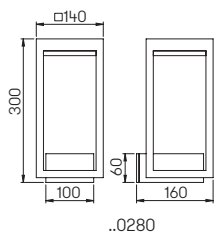

Wall- and
Bollard lights

with removable LED components
and integrated overvoltage protection
lightcolour warmwhite, 3000 K
cast aluminium, with mounting plate
acrylic glass satiné

Recommended distance:
Bollard light 5 m

Art.-No.	Lamp	Luminous flux	Colour
Wall lights			
620280	1x LED 8 W	810 lm	anthracite
660280	1x LED 8 W	810 lm	black
680280	1x LED 8 W	810 lm	white
690280	1x LED 8 W	810 lm	silver
Bollard lights			
622280	1x LED 8 W	810 lm	anthracite
662280	1x LED 8 W	810 lm	black
682280	1x LED 8 W	810 lm	white
692280	1x LED 8 W	810 lm	silver
690010	appropriate sunk pedestal