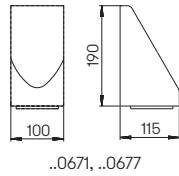

Art.-No.	Lamp	Luminous flux	Colour
Wall lights with LED			
660671	1 x LED 10 W	900 lm	black
680671	1 x LED 10 W	900 lm	white
690671	1 x LED 10 W	900 lm	silver
Bollard lights with LED			
662078	1 x LED 10 W	900 lm	black
682078	1 x LED 10 W	900 lm	white
692078	1 x LED 10 W	900 lm	silver
690010	appropriate sunk pedestal		

Art.-No.	Lamp	Lamp dimensions	Base	Colour
Wall lights for PAR 16				
660677	1 x lamp PAR 16	max. ø 60 x 54 mm	GU10	black
680677	1 x lamp PAR 16	max. ø 60 x 54 mm	GU10	white
690677	1 x lamp PAR 16	max. ø 60 x 54 mm	GU10	silver
90750105	appropriate lamp		GU10	
Bollard lights for PAR 16				
662077	1 x lamp PAR 16	max. ø 60 x 54 mm	GU10	black
682077	1 x lamp PAR 16	max. ø 60 x 54 mm	GU10	white
692077	1 x lamp PAR 16	max. ø 60 x 54 mm	GU10	silver
90750105	appropriate lamp		GU10	
690010	appropriate sunk pedestal