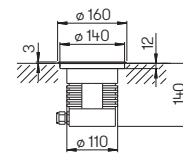

..2172

Art.-No.	Lamp	Lamp dimensions	Base	Material
In-ground floodlight				
692172	1 x lamp QT 14	max. $\varnothing$ 15 x 50 mm	G9	StSt
90750103	appropriate lamp		G9