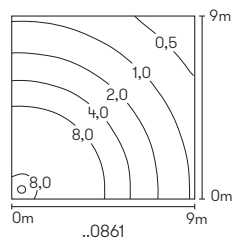

Recommended distance:

Bollard light 7 m

Pole light 12 m

Pole light available for mounting on a wall with an accessory on request.