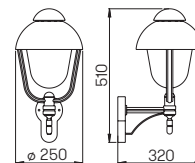

Country style lights

..0689

..0688

..0515

Art.-No.	Lamp	Base	Colour
Wall lights			
660689	1 x lamp	E27	black
650689	1 x lamp	E27	brown-brass
680689	1 x lamp	E27	white
90750100	appropriate lamp	E27	
90750101	appropriate lamp	E27	
90750102	appropriate lamp	E27	
..1006	appropriate corner plate		
660688	1 x lamp	E27	black
650688	1 x lamp	E27	brown-brass
680688	1 x lamp	E27	white
90750100	appropriate lamp	E27	
90750101	appropriate lamp	E27	
90750102	appropriate lamp	E27	
..1006	appropriate corner plate		
Pedestal lights			
660515	1 x lamp	E27	black
650515	1 x lamp	E27	brown-brass
680515	1 x lamp	E27	white
90750100	appropriate lamp	E27	
90750101	appropriate lamp	E27	
90750102	appropriate lamp	E27	
690011	appropriate sunk pedestal