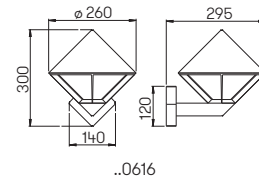

Wall lights
Path lights
Pole lights

for standard lamps, cast aluminium with mounting plate (except ..2032, ..2052), pole light with pole, opal glass

Recommended distance:

Path light 5 m

Pole light 15 m

..0616