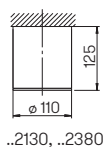

Distance [m]	ø Cone [m]	Illumination [lx]
2,0	1,2	260
4,0	2,3	65
6,0	3,5	30

..2380 Half beam angle 30°