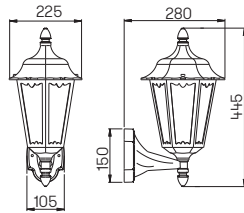

Wall lights

for standard lamps
cast aluminium, with mounting plate
clear cathedral glass

..1818

Art.-No.	Lamp	Base	Colour
Wall lights			
661819	1 x lamp	E27	black
651819	1 x lamp	E27	brown-brass
681819	1 x lamp	E27	white
90750100	appropriate lamp	E27	
90750101	appropriate lamp	E27	
90750102	appropriate lamp	E27	
.. 1006	appropriate corner plate		
Wall lights			
661818	1 x lamp	E27	black
651818	1 x lamp	E27	brown-brass
681818	1 x lamp	E27	white
90750100	appropriate lamp	E27	
90750101	appropriate lamp	E27	
90750102	appropriate lamp	E27	
.. 1006	appropriate corner plate		
Wall lights			
663229	1 x lamp	E27	black
653229	1 x lamp	E27	brown-brass
683229	1 x lamp	E27	white
90750100	appropriate lamp	E27	
90750101	appropriate lamp	E27	
90750102	appropriate lamp	E27