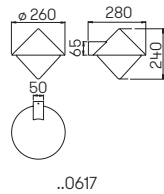

for standard lamps, cast aluminium with mounting plate, opal glass

Recommended distance:
Path light 5 m

Art.-No.	Lamp	Base	Colour
Wall lights			
660645	1 × lamp	E27	black
680645	1 × lamp	E27	white
690645	1 × lamp	E27	silver
90750100	appropriate lamp	E27	
.. 1005	appropriate corner plate		
Wall lights with movement detector			
660646	1 × lamp	E27	black
680646	1 × lamp	E27	white
690646	1 × lamp	E27	silver
90750100	appropriate lamp	E27	
.. 1005	appropriate corner plate		
Wall lights			
660617	1 × lamp	E27	black
680617	1 × lamp	E27	white
690617	1 × lamp	E27	silver
90750100	appropriate lamp	E27	
Path lights			
662026	1 × lamp	E27	black
682026	1 × lamp	E27	white
692026	1 × lamp	E27	silver
90750100	appropriate lamp	E27	
690010	appropriate sunk pedestal