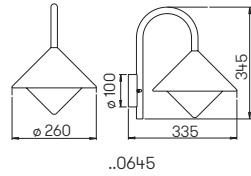

Wall- and Path lights

for standard lamps, cast aluminium with mounting plate, opal glass

Recommended distance:
Path light 5 m

Art.-No.	Lamp	Base	Colour
Wall lights			
660645	1 × lamp	E27	black
680645	1 × lamp	E27	white
690645	1 × lamp	E27	silver
90750100	appropriate lamp	E27	
.. 1005	appropriate corner plate		
Wall lights with movement detector			
660646	1 × lamp	E27	black
680646	1 × lamp	E27	white
690646	1 × lamp	E27	silver
90750100	appropriate lamp	E27	
.. 1005	appropriate corner plate		
Wall lights			
660617	1 × lamp	E27	black
680617	1 × lamp	E27	white
690617	1 × lamp	E27	silver
90750100	appropriate lamp	E27	
Path lights			
662026	1 × lamp	E27	black
682026	1 × lamp	E27	white
692026	1 × lamp	E27	silver
90750100	appropriate lamp	E27	
690010	appropriate sunk pedestal