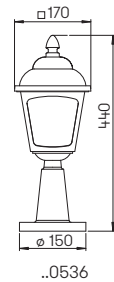

Art.-No.	Lamp	Base	Colour
Wall lights			
661813	1 x lamp	E27	black
651813	1 x lamp	E27	brown-brass
681813	1 x lamp	E27	white
90750100	appropriate lamp	E27	
90750101	appropriate lamp	E27	
90750102	appropriate lamp	E27	
..1006	appropriate corner plate		
Pedestal lights			
660536	1 x lamp	E27	black
650536	1 x lamp	E27	brown-brass
680536	1 x lamp	E27	white
90750100	appropriate lamp	E27	
90750101	appropriate lamp	E27	
90750102	appropriate lamp	E27	
..1006	appropriate corner plate		
690010	appropriate sunk pedestal