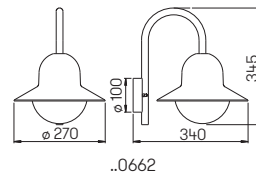

Art.-No.	Lamp	Base	Colour
Wall lights			
660662	1 x lamp	E27	black
680662	1 x lamp	E27	white
690662	1 x lamp	E27	silver
90750100	appropriate lamp	E27	
..1005	appropriate corner plate		
Wall lights with movement detector			
660661	1 x lamp	E27	black
680661	1 x lamp	E27	white
690661	1 x lamp	E27	silver
90750100	appropriate lamp	E27	
..1005	appropriate corner plate		
Path lights			
662005	1 x lamp	E27	black
682005	1 x lamp	E27	white
692005	1 x lamp	E27	silver
90750100	appropriate lamp	E27	
690010	appropriate sunk pedestal