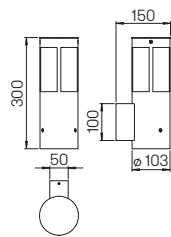

**Wall- and
Bollard light**

for standard lamps, stainless steel
with mounting plate, opal glass

Recommended distance:
Bollard light 6 m

..0324

..2264

Art.-No.	Lamp	Base
Wall light		
690324	1 × lamp	E27
90750100	appropriate lamp	E27
90750309	appropriate lamp	E27
691000	appropriate corner plate	
Bollard light		
692264	1 × lamp	E27
90750100	appropriate lamp	E27
90750309	appropriate lamp	E27
690010	appropriate sunk pedestal	