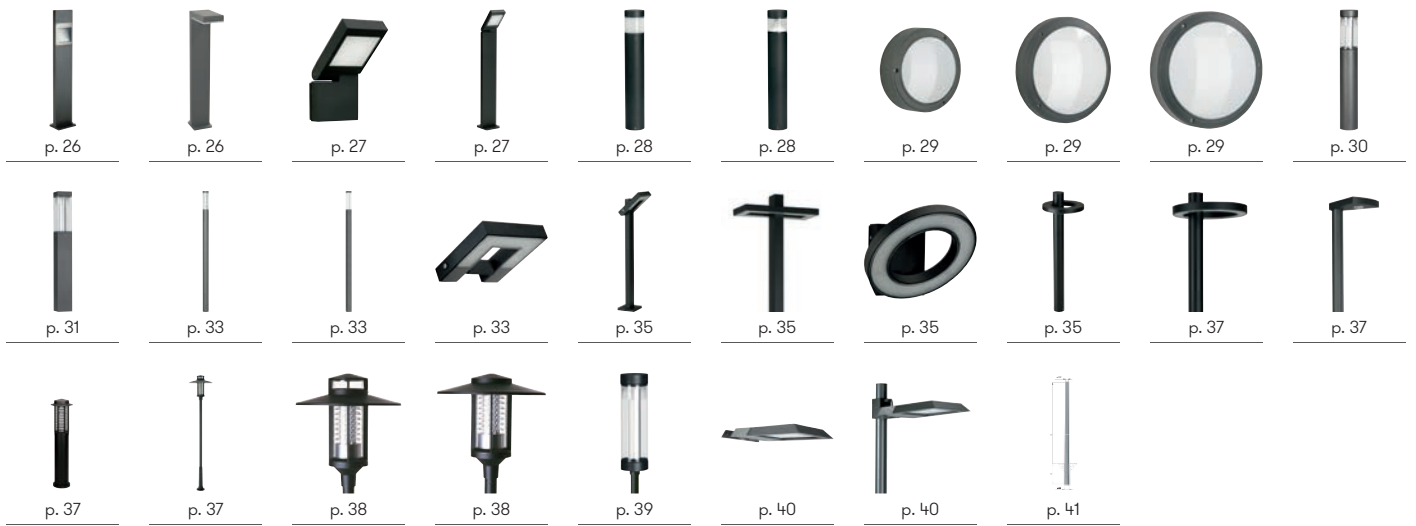

Art.-No.	Inserts	Material
Socket columns		
692107	3-units	StSt
692119	4-units	StSt
690010	appropriate sunk pedestal	

Light Columns

Light output
one resp. three sided

with removable LED components
with 2 shockproof sockets and
1 switch for LED-Retrofit
stainless steel, with mounting plate
at ..2208 made out of cast aluminium
..2208 opalglas, one-sided light output
..2209 white acrylic glass, three-sided
light output

Available on request with more sockets
and switch combinations.

Art.-No.	Inserts	Lamp dimensions	Base	Material
Light columns three-side light output				
692209	1 × lamp	max. ø 45 × 175 mm	E27	StSt
90750309	appropriate lamp		E27	

Art.-No.	Inserts	Luminous flux	Material
Light column light output one-side			
692208	1 × LED 8W	880 lm	StSt

Project lights

Bollard light

with removable LED components
lightcolour warmwhite, 3000 K
with integrated converter AC/DC
aluminium and stainless steel
with mounting plate, reflector made of
anodised pure aluminium
patterned safety glass