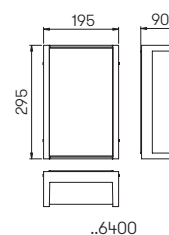

Art.-No.	Lamp	Luminous flux	Colour
Wall and ceiling lights			
626400	1 x LED 10 W	900 lm	anthracite
666400	1 x LED 10 W	900 lm	black
House number accessory 1-2 numbers			
620031			anthracite
660031			black
Wall and ceiling lights			
626401	1 x LED 10 W	900 lm	anthracite
666401	1 x LED 10 W	900 lm	black
House number accessory 1-3 numbers			
620032			anthracite
660032			black