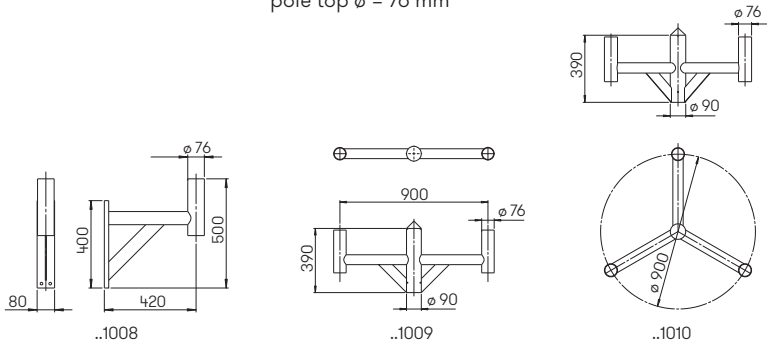

Wall and pole assembly accessories

for pole top lights with pole top opening $\phi = 76$ mm
made out of steel galvanized and painted for mounting on a wall or for a pole top $\phi = 76$ mm

Art.-No.	Mounting	Colour
Wall accessory		
661008	wall	black
Pole accessories		
661009	2-units	black
661010	3-units	black