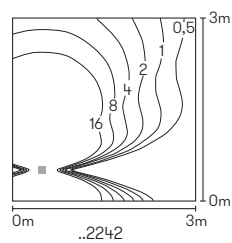

Wall- and
Bollard lights

with removable LED components
and integrated overvoltage protection
lightcolour warmwhite, 3000 K, dimmable
cast aluminium, with mounting plate
acrylic glass opal

Recommended distance:
Bollard light 5 m