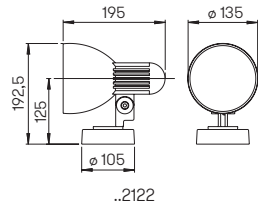

for pressed glass reflector lamps PAR 38 base E27 resp. PAR 16 base GU 10
cast aluminium, rotatable 360°
slewable 120°, with mounting plate resp. spike with 2.5 m cable and plug
..2391 borosilicate glass clear

Distance [m]	Ø Cone [m]	Illumination [lx]
6,0	3,6	18
4,0	2,4	40
2,0	1,2	150

..2391 Half beam angle 30°