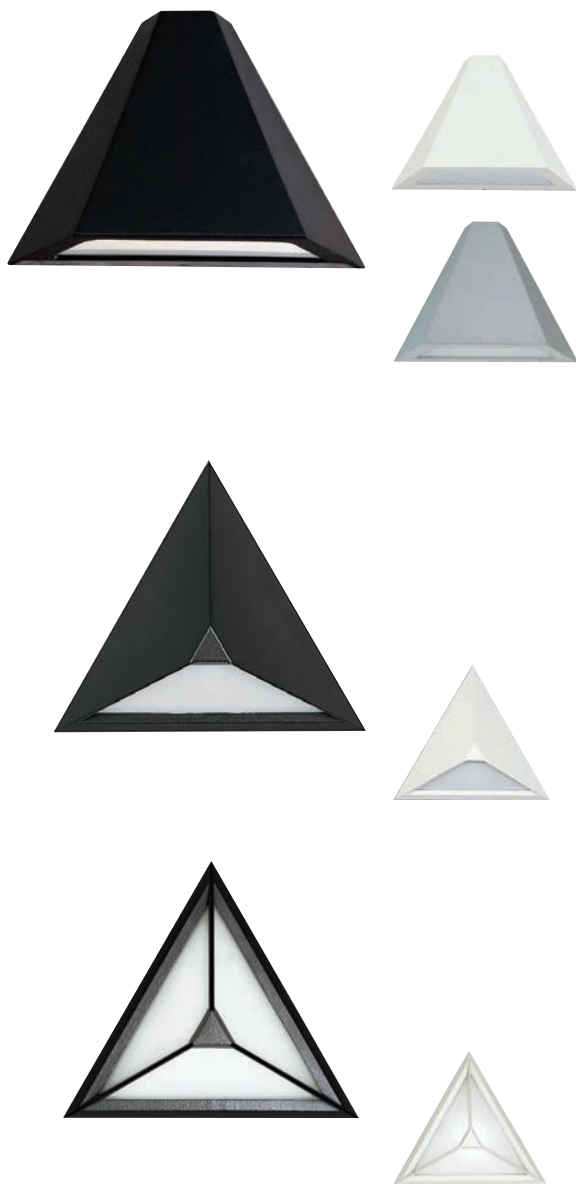

Wall lights

for standard lamps, cast aluminium with mounting plate, satinised glass (..0673) resp. opal glass (..6040, ..6041)

LED

Available on request with LED 10 W (900 lm, 3000 K, warmwhite) for power supply 230 V, 50 Hz.