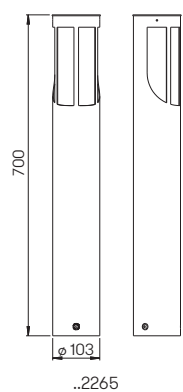

Wall- and
Bollard light

for standard lamps, stainless steel
with mounting plate, opal glass

Recommended distance:
Bollard light 6 m