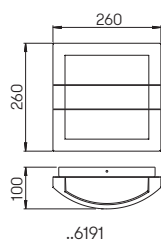

Wall and Ceiling lights

for standard lamps, stainless steel with mounting plate made out of cast aluminium, opal glass

Available on request with LED 10 W (900 lm, 3000 K, warmwhite) for power supply 230 V, 50 Hz.