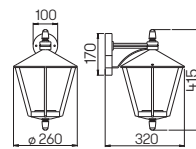

Recommended distance:
Pedestal and Path light 5 m
Pole light 10 m

..1816

..1814

..1815

Art.-No.	Lamp	Base	Colour
Wall lights			
661816	1 × lamp	E27	black
651816	1 × lamp	E27	brown-brass
681816	1 × lamp	E27	white
90750100	appropriate lamp	E27	
90750101	appropriate lamp	E27	
90750102	appropriate lamp	E27	
..1006	appropriate corner plate		
Wall lights with movement detector			
661815	1 × lamp	E27	black
651815	1 × lamp	E27	brown-brass
681815	1 × lamp	E27	white
90750100	appropriate lamp	E27	
90750101	appropriate lamp	E27	
90750102	appropriate lamp	E27	
..1006	appropriate corner plate		