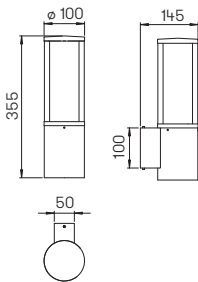

Wall lights
Pedestal light
Bollard lights

for LED-Retrofit resp. for additional reflector lamp PAR 16
stainless steel, with mounting plate
acrylic and opal glass

Recommended distance:
Pedestal and Bollard light 6 m

..0309