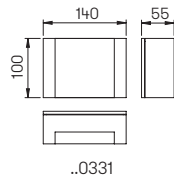

Art.-No.	Lamp	Luminous flux	Colour
Wall lights			
620331	1x LED 5 W	480 lm	anthracite
660331	1x LED 5 W	480 lm	black
680331	1x LED 5 W	480 lm	white
690331	1x LED 5 W	480 lm	silver
Bollard lights			
622242	1x LED 10 W	900 lm	anthracite
662242	1x LED 10 W	900 lm	black
682242	1x LED 10 W	900 lm	white
692242	1x LED 10 W	900 lm	silver
690010	appropriate sunk pedestal