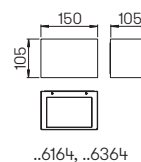

Art.-No.	Lamp	Base
for lamps		
696164	1 x lamp	G9
90750103	appropriate lamp	G9

Art.-No.	Lamp	Luminous flux
with LED		
696364	2 x LED 5,8 W	each 430 lm
696365	2 x LED 7,8 W	each 580 lm
696366	2 x LED 9,6 W	each 720 lm