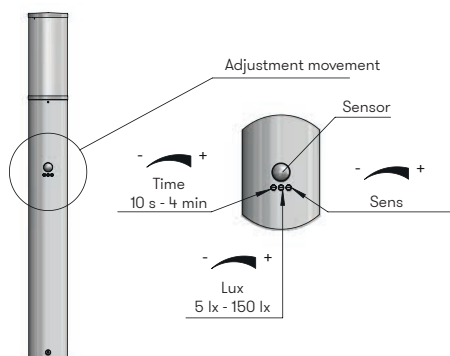

Movement detector for Bollard and Path lights

Nominal voltage

230 V, 50 Hz

Angle of detection 90°

Adjustment bollard

Max. switched power

100 W Incandescent and halogen lamps
20 W LED-lamps
30 W CFL max. 26 W each