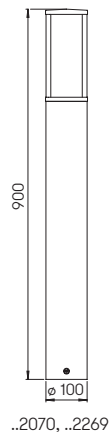

Pedestal and Bollard lights

for LED-Retrofit, cast aluminium with mounting plate acrylic and opal glass

**Recommended distance:
Pedestal and Bollard light 6 m**