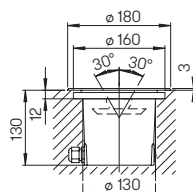

Distance [m]	$\varnothing$ Cone [m]	Illumination [lx]
6,0	3,5	20
4,0	2,3	40
2,0	1,2	170

..2317 Half beam angle 30°

..2317