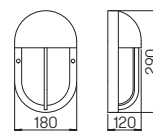

Wall and Ceiling lights

for standard lamps, cast aluminium with mounting plate, opal glass

Available on request with LED 10 W (900 lm, 3000 K, warmwhite) for power supply 230 V, 50 Hz.

..6037

..6046

..6031