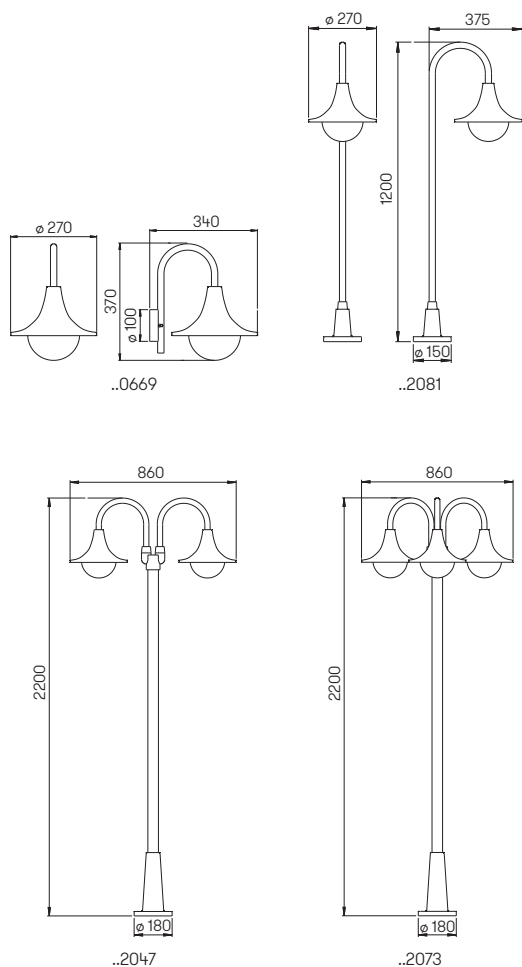

Wall lights
Path lights
Pole lights

for standard lamps
cast aluminium, with mounting plate
(only ..0669), pole light with pole
opal glass

Recommended distance:

Path light 5 m

Pole light 15 m

Art.-No.	Lamp	Base	Colour
Wall lights			
660669	1 × lamp	E27	black
680669	1 × lamp	E27	white
90750100	appropriate lamp	E27	
.. 1005	appropriate corner plate		
Path lights			
662081	1 × lamp	E27	black
682081	1 × lamp	E27	white
90750100	appropriate lamp	E27	
690010	appropriate sunk pedestal		
Pole lights 2-units			
662047	2 × lamp	E27	black
682047	2 × lamp	E27	white
90750100	appropriate lamp	E27	
690011	appropriate sunk pedestal		
Pole lights 3-units (not illustrated)			
662073	3 × lamp	E27	black
682073	3 × lamp	E27	white
90750100	appropriate lamp	E27	
690011	appropriate sunk pedestal		