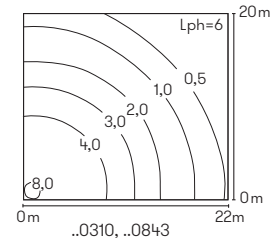

Vario III Wall and Pole top luminaires

with removable LED components
lightcolour warmwhite, 3000 K
with integrated converter AC/DC
pole top lamp for pole top $\varnothing$ 76 mm or
mounting on a wall slewable 0° up to 45°
in 15°-steps, main supply via plug
connection, cast aluminium and stainless
steel, clear safety glass

**For illumination of streets, pavements
and squares in accordance
with EN 13201**

**Recommended distance:
4,5 × pole height**

**On request with up to 116 W with
12500 lm or for mounting on a corner
deliverable.**

Art.-No.	Lamp	Luminous flux	Colour
Floodlights Wall light			
620310	1 × LED 56,6 W	3800 lm	anthracite
660310	1 × LED 56,6 W	3800 lm	black
Floodlights Pole top lights 1-unit			
620843	1 × LED 56,6 W	3800 lm	anthracite
660843	1 × LED 56,6 W	3800 lm	black
Floodlights Pole top lights 2-units			
620844	2 × LED 56,6 W	each 3800 lm	anthracite
660844	2 × LED 56,6 W	each 3800 lm	black

Art.-No.	Lamp	Luminous flux	Colour
Street light distribution Wall light			
620308	1 × LED 56,6 W	3800 lm	anthracite
660308	1 × LED 56,6 W	3800 lm	black
Street light distribution Pole top lights 1-unit			
620880	1 × LED 56,6 W	3800 lm	anthracite
660880	1 × LED 56,6 W	3800 lm	black
Street light distribution Pole top lights 2-units			
620807	2 × LED 56,6 W	each 3800 lm	anthracite
660807	2 × LED 56,6 W	each 3800 lm	black