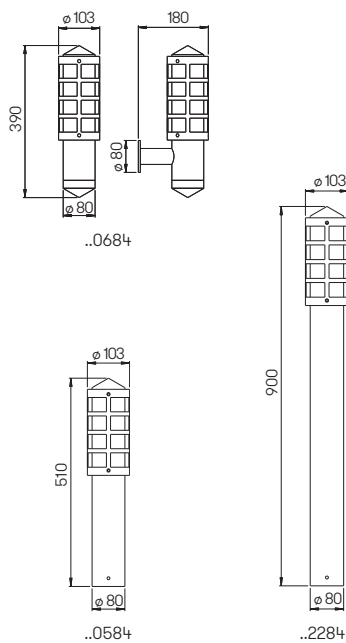

Wall light
Pedestal light
Bollard light

for LED-Retrofit E27
stainless steel with mounting plate
(except ..0684), white acrylic glass

Recommended distance:
Pedestal and Bollard light 4 m

Art.-No.	Lamp	Lamp dimensions	Base
Wall light			
690684	1 x lamp	max. ϕ 52 x 175 mm	E27
90750309	appropriate lamp		E27
691003	appropriate corner plate		
Pedestal light			
690584	1 x lamp	max. ϕ 52 x 175 mm	E27
90750309	appropriate lamp		E27
690010	appropriate sunk pedestal		
Bollard light			
692284	1 x lamp	max. ϕ 52 x 175 mm	E27
90750309	appropriate lamp		E27
690010	appropriate sunk pedestal