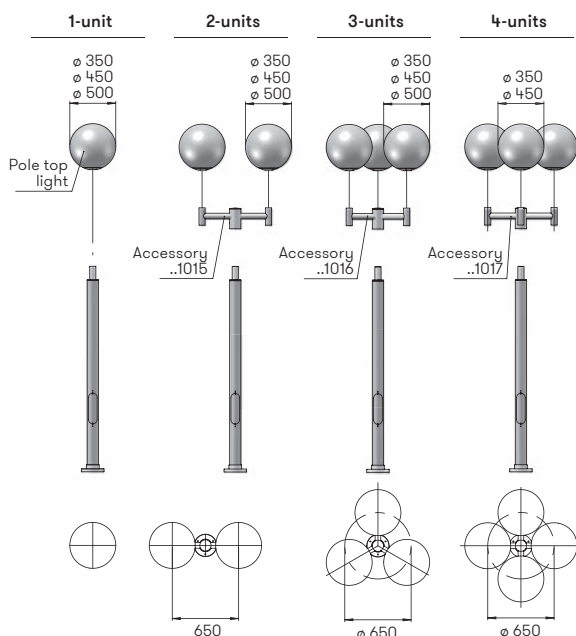

..2423 Half beam angle 30°

Art.-No.	Lamp	Luminous flux	Material
In-ground floodlights			
692422	1 x LED 16 W	2240 lm	StSt
692423	1 x LED 29 W	4480 lm	StSt

Globe lights

..0850, ..0854, ..0858

Pole top lights

for poles $\phi = 110$ mm with
pole top $\phi = 60$ mm or
for wall and pole assembly accessories
for standard lamps, cast aluminium
plastic globe white (PMMA)

..0850, ..0854, ..0858

Art.-No.	Lamp	Base	Globe	Colour
Pole top lights				
660850	1 x lamp	E27	ϕ 350	black
680850	1 x lamp	E27	ϕ 350	white
90750100	appropriate lamp	E27		
660854	1 x lamp	E27	ϕ 450	black
680854	1 x lamp	E27	ϕ 450	white
90750100	appropriate lamp	E27		
660858	1 x lamp	E27	ϕ 500	black
680858	1 x lamp	E27	ϕ 500	white
90750100	appropriate lamp	E27		