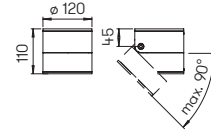

with removable LED components and integrated overvoltage protection
lightcolour warmwhite, 3000 K, dimmable
cast aluminium
rotatable 360°, slewable 90°
with mounting plate resp.
spike with 2.5 m cable and plug
reflektor made out of anodised pure aluminium, clear safety glass

..2389

Distance [m]	∅ Cone [m]	Illumination [lx]
6,0	3,5	30
4,0	2,3	65
2,0	1,2	260