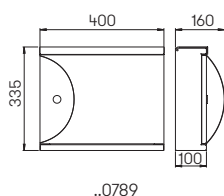

Wall letterboxes

with integrated newspaperholder

stainless steel newspaperholder on both sides open ..0789 letter drop at the top unloading from left to the right ..0774 letter drop at the front unloading to the front with stainless steel lock and 2 keys, mounting material included