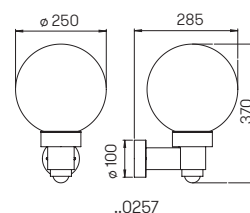

..0257

Art.-No.	Lamp	Base	Globe	Colour
Wall lights with movement detector				
660257	1 × lamp	E27	∅ 250	black
680257	1 × lamp	E27	∅ 250	white
90750100	appropriate lamp	E27		
..1005	appropriate corner plate			

Wall lights

for standard lamps, cast aluminium with mounting plate, clear bubble glass

Available on request with opal glass, then -o at the end of the article number.