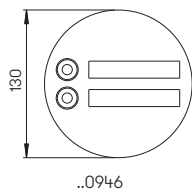

Bell plates

stainless steel, with bolt attachment and mounting material
name plates for engraving included