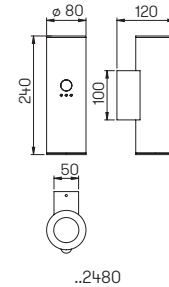

Light output

Art.-No.	Lamp	Lamp dimensions	Base	Colour
Wall floodlights double-sided with movement detector				
622480	2 × lamp PAR 16	max. ø 50 × 58 mm	GU10	anthracite
662480	2 × lamp PAR 16	max. ø 50 × 58 mm	GU10	black
682480	2 × lamp PAR 16	max. ø 50 × 58 mm	GU10	white
692480	2 × lamp PAR 16	max. ø 50 × 58 mm	GU10	silver
90750105	appropriate lamp		GU10	
Wall floodlights double-sided				
622481	2 × lamp PAR 16	max. ø 50 × 58 mm	GU10	anthracite
662481	2 × lamp PAR 16	max. ø 50 × 58 mm	GU10	black
682481	2 × lamp PAR 16	max. ø 50 × 58 mm	GU10	white
692481	2 × lamp PAR 16	max. ø 50 × 58 mm	GU10	silver
90750105	appropriate lamp		GU10