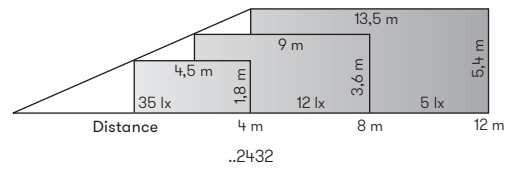

Floodlight with spike

with removable LED components
lightcolour warmwhite, 3000 K
with integrated converter AC/DC
cast aluminium, slewable 120°
with stainless steel-spike
with 2.5 m cable and plug
clear safety glass