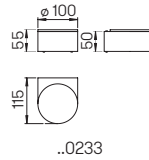

with removable LED components
lightcolour warmwhite, 3000 K
with integrated converter AC/DC
with one- resp. two-sided light output
cast aluminium, with mounting plate
satiné safety glass

Recommended distance:
Bollard light 4 m

Art.-No.	Lamp	Luminous flux	Colour
Wall lights with one-sided light output			
620233	1x LED 3 W	330 lm	anthracite
660233	1x LED 3 W	330 lm	black
680233	1x LED 3 W	330 lm	white
690233	1x LED 3 W	330 lm	silver
Wall lights with double-sided light output			
620234	2x LED 3 W	each 330 lm	anthracite
660234	2x LED 3 W	each 330 lm	black
680234	2x LED 3 W	each 330 lm	white
690234	2x LED 3 W	each 330 lm	silver
Path lights			
622228	1x LED 3 W	330 lm	anthracite
662228	1x LED 3 W	330 lm	black
682228	1x LED 3 W	330 lm	white
692228	1x LED 3 W	330 lm	silver
690010	appropriate sunk pedestal