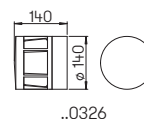

Art.-No.	Lamp	Luminous flux	Colour
Wall, Ceiling, Pedestal lights			
620326	1 x LED 10 W	900 lm	anthracite
660326	1 x LED 10 W	900 lm	black
680326	1 x LED 10 W	900 lm	white
690326	1 x LED 10 W	900 lm	silver
Bollard lights			
622232	1 x LED 10 W	900 lm	anthracite
662232	1 x LED 10 W	900 lm	black
682232	1 x LED 10 W	900 lm	white
692232	1 x LED 10 W	900 lm	silver
690010	appropriate sunk pedestal