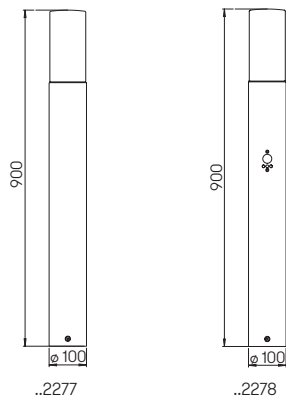

Wall- and
Bollard lights

with removable LED components
and integrated overvoltage protection
lightcolour warmwhite, 3000 K, dimmable
cast aluminium, with mounting plate
opal glass

Recommended distance:
Bollard light 5 m