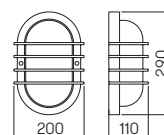

Wall and Ceiling lights

for standard lamps, cast aluminium with mounting plate, opal glass

Available on request with LED 10 W (900 lm, 3000 K, warmwhite) for power supply 230 V, 50 Hz.

..6037

..6046

..6031