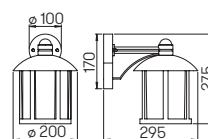

Art.-No.	Lamp	Base	Colour
Wall lights			
601835	1 × lamp	E27	black-silver
651835	1 × lamp	E27	brown-brass
671835	1 × lamp	E27	white-gold
90750100	appropriate lamp	E27	
90750101	appropriate lamp	E27	
90750102	appropriate lamp	E27	
..1006	appropriate corner plate		
601834	1 × lamp	E27	black-silver
651834	1 × lamp	E27	brown-brass
671834	1 × lamp	E27	white-gold
90750100	appropriate lamp	E27	
90750101	appropriate lamp	E27	
90750102	appropriate lamp	E27	
..1006	appropriate corner plate		
Wall lights with movement detector			
601836	1 × lamp	E27	black-silver
651836	1 × lamp	E27	brown-brass
671836	1 × lamp	E27	white-gold
90750100	appropriate lamp	E27	
90750102	appropriate lamp	E27	
..1006	appropriate corner plate