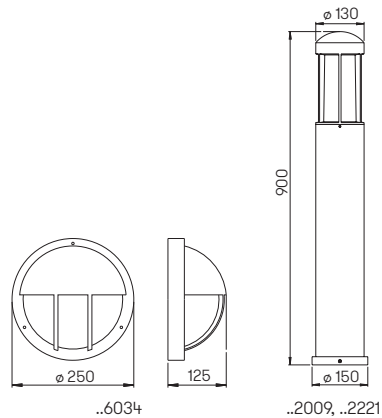

Wall and Bollard lights

for standard lamps, cast aluminium with mounting plate, opal glass

Recommended distance:
Bollard light 6 m

Wall light available on request with LED 10 W (900 lm, 3000 K, warmwhite) for power supply 230 V, 50 Hz.