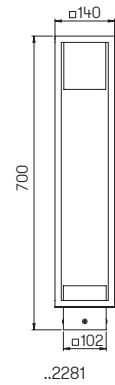

Wall- and Bollard lights

with removable LED components
and integrated overvoltage protection
lightcolour warmwhite, 3000 K, dimmable
cast aluminium, with mounting plate
acrylic glass opal

**Recommended distance:
Bollard light 5 m**

Art.-No.	Lamp	Luminous flux	Colour
Wall lights			
620281	1x LED 5 W	480 lm	anthracite
660281	1x LED 5 W	480 lm	black
680281	1x LED 5 W	480 lm	white
690281	1x LED 5 W	480 lm	silver
Bollard lights			
622281	1x LED 10 W	900 lm	anthracite
662281	1x LED 10 W	900 lm	black
682281	1x LED 10 W	900 lm	white
692281	1x LED 10 W	900 lm	silver
690010	appropriate sunk pedestal