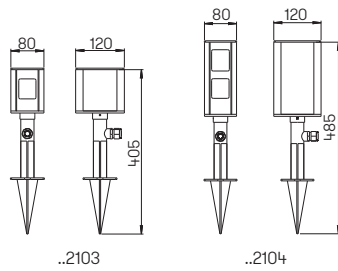

Socket columns with spike

with 2 resp. 4 shockproof sockets
with increased contact protection
cast aluminium and aluminium profile
with 2.5 m cable and plug

Available on request with more sockets
and switch combinations e.g.
shockproof socket CH - type J or
shockproof socket F/B - type E.