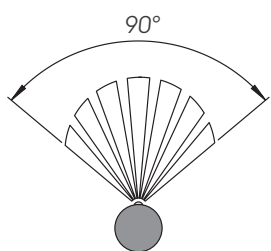

Angle of detection 90°