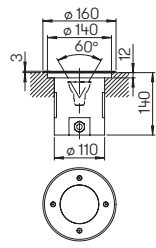

Distance [m]	\varnothing Cone [m]	Illumination [lx]
3,0	1,8	95
2,0	1,2	215
1,0	0,6	859

..2189 Half beam angle 30°

..2189

Art.-No.	Lamp	Lamp dimensions	Base	Material
In-ground floodlight				
692189	1 x lamp PAR 16	max. \varnothing 50 x 58 mm	GU10	StSt
90750104	appropriate lamp		GU10	
90750105	appropriate lamp		GU10	