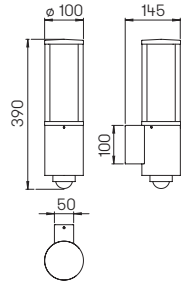

Wall lights
Pedestal light
Bollard lights

for LED-Retrofit resp. for additional reflector lamp PAR 16
stainless steel, with mounting plate
acrylic and opal glass

Recommended distance:
Pedestal and Bollard light 6 m

..0322

..0309

..0323

Art.-No.	Lamp	Lamp dimensions	Base
Wall light			
690309	1 × lamp	max. ø 52 × 175 mm	E27
90750309	appropriate lamp		E27
691000	appropriate corner plate		
Wall light with movement detector			
690322	1 × lamp	max. ø 52 × 175 mm	E27
90750309	appropriate lamp		E27
691000	appropriate corner plate		
Wall light with additional downlight PAR 16			
690323	1 × lamp	max. ø 52 × 175 mm	E27
	1 × lamp PAR 16	max. ø 50 × 56 mm	GU10
90750104	appropriate lamp		GU10
90750105	appropriate lamp		GU10
90750309	appropriate lamp		E27
691000	appropriate corner plate		
Pedestal light			
690546	1 × lamp	max. ø 52 × 175 mm	E27
90750309	appropriate lamp		E27
690010	appropriate sunk pedestal		
Bollard light			
692272	1 × lamp	max. ø 52 × 175 mm	E27
90750309	appropriate lamp		E27
690010	appropriate sunk pedestal		
Bollard light with movement detector			
692071	1 × lamp	max. ø 52 × 175 mm	E27
90750309	appropriate lamp		E27
690010	appropriate sunk pedestal