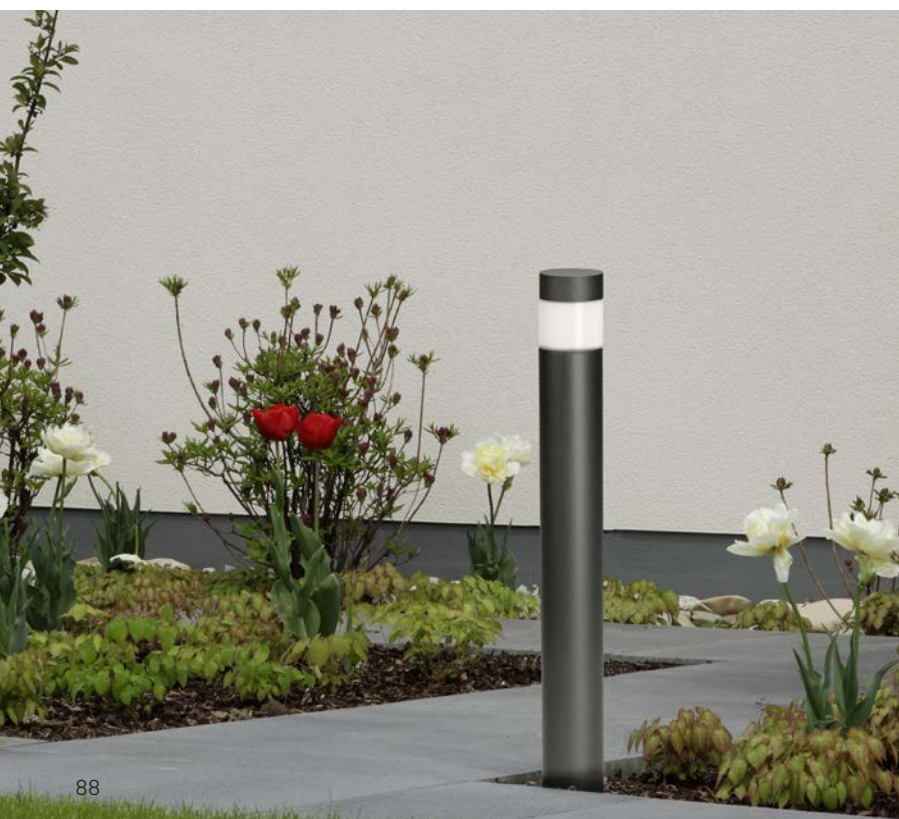

Art.-No.	Lamp	Luminous flux	Colour
Wall lights			
620274	1x LED 9 W	1000 lm	anthracite
660274	1x LED 9 W	1000 lm	black
680274	1x LED 9 W	1000 lm	white
690274	1x LED 9 W	1000 lm	silver
.. 1002	appropriate corner plate		
Bollard lights			
622294	1x LED 9 W	1000 lm	anthracite
662294	1x LED 9 W	1000 lm	black
682294	1x LED 9 W	1000 lm	white
692294	1x LED 9 W	1000 lm	silver
690010	appropriate sunk pedestal