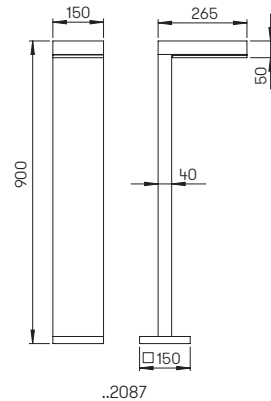

Bollard light

with removable LED components
lightcolour warmwhite, 3000 K
with integrated converter AC/DC
aluminium and stainless steel
with mounting plate, reflector made of
anodised pure aluminium
patterned safety glass

Art.-No.	Lamp	Luminous flux	Material / Colour
Bollard light			
622273	1 x LED 13,4 W	1200 lm	StSt / anthracite
690011	appropriate sunk pedestal		

Bollard lights

with removable LED components
and integrated overvoltage protection
lightcolour warmwhite, 3000 K, dimmable
cast aluminium, acrylic glass satiné

Art.-No.	Lamp	Luminous flux	Colour
Bollard lights			
622087	1 x LED 16 W	1600 lm	anthracite
662087	1 x LED 16 W	1600 lm	black
690010	appropriate sunk pedestal