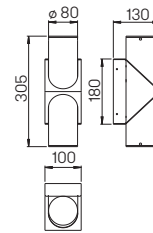

Wall light

with removable LED components
and integrated overvoltage protection
lightcolour warmwhite, 3000 K dimmable
white acrylic glass

..0636

Art.-No.	Lamp	Luminous flux
Wall light		
690636	1 × LED 16 W	1600 lm

Wall light

for standard lamps, stainless steel
with mounting plate made out of cast
aluminium, opal glass

..6131

Art.-No.	Lamp	Base
Wall and ceiling light		
696131	2 × lamp	E27
90750100	appropriate lamp	E27