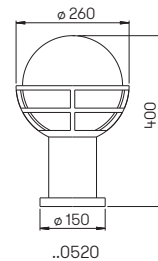

Wall lights
Pedestal lights
Bollard lights

for standard lamps, cast aluminium
with mounting plate, opal glass

..0520

Art.-No.	Lamp	Base	Globe	Colour
Wall lights				
660612	1 × lamp	E27	ø 230	black
680612	1 × lamp	E27	ø 230	white
90750100	appropriate lamp	E27		
.. 1005	appropriate corner plate			
Pedestal lights				
660520	1 × lamp	E27	ø 230	black
680520	1 × lamp	E27	ø 230	white
90750100	appropriate lamp	E27		
690010	appropriate sunk pedestal			
Bollard lights				
662030	1 × lamp	E27	ø 230	black
682030	1 × lamp	E27	ø 230	white
90750100	appropriate lamp	E27		
690010	appropriate sunk pedestal