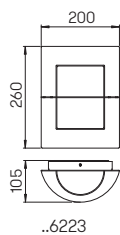

Art.-No.	Lamp	Base
Wall and ceiling light		
696191	1 × lamp	E27
90750100	appropriate lamp	E27
90750101	appropriate lamp	E27
Wall light with movement detector		
696140	1 × lamp	E27
90750100	appropriate lamp	E27
Wall light		
696223	1 × lamp	E27
90750100	appropriate lamp	E27
90750101	appropriate lamp	E27