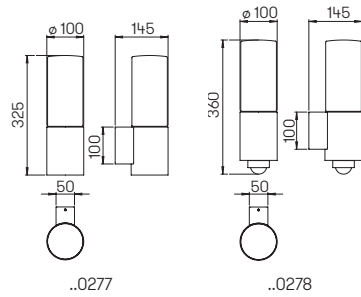

Wall- and
Bollard lights

with removable LED components
and integrated overvoltage protection
lightcolour warmwhite, 3000 K, dimmable
cast aluminium, with mounting plate
opal glass

Recommended distance:
Bollard light 5 m