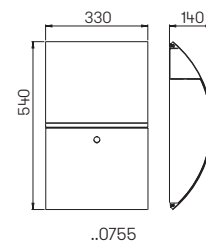

Art.-No.	Material	Deposit slot
690785	stainless steel	300 mm x 50 mm
690770	stainless steel	300 mm x 45 mm
690755	stainless steel	260 mm x 40 mm