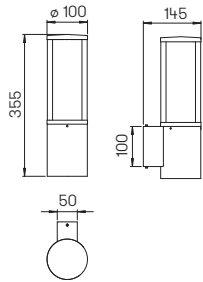

Wall lights

for LED-Retrofit resp. for additional reflector lamp PAR 16
cast aluminium, with mounting plate acrylic and opal glass

..0311