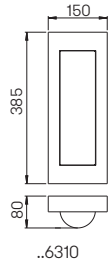

Recommended distance:
Bollard light 4 m

Art.-No.	Lamp	Luminous flux	Colour
Wall and ceiling lights			
666310	1 x LED 16 W	1600 lm	black
686310	1 x LED 16 W	1600 lm	white
Bollard lights			
663000	1 x LED 16 W	1600 lm	black
683000	1 x LED 16 W	1600 lm	white
690010	appropriate sunk pedestal