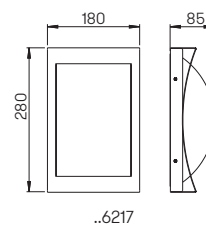

Wall and Ceiling lights

for standard lamps, stainless steel with mounting plate made out of cast aluminium, opal glass

Available on request with LED 10 W (900 lm, 3000 K, warmwhite) for power supply 230 V, 50 Hz.