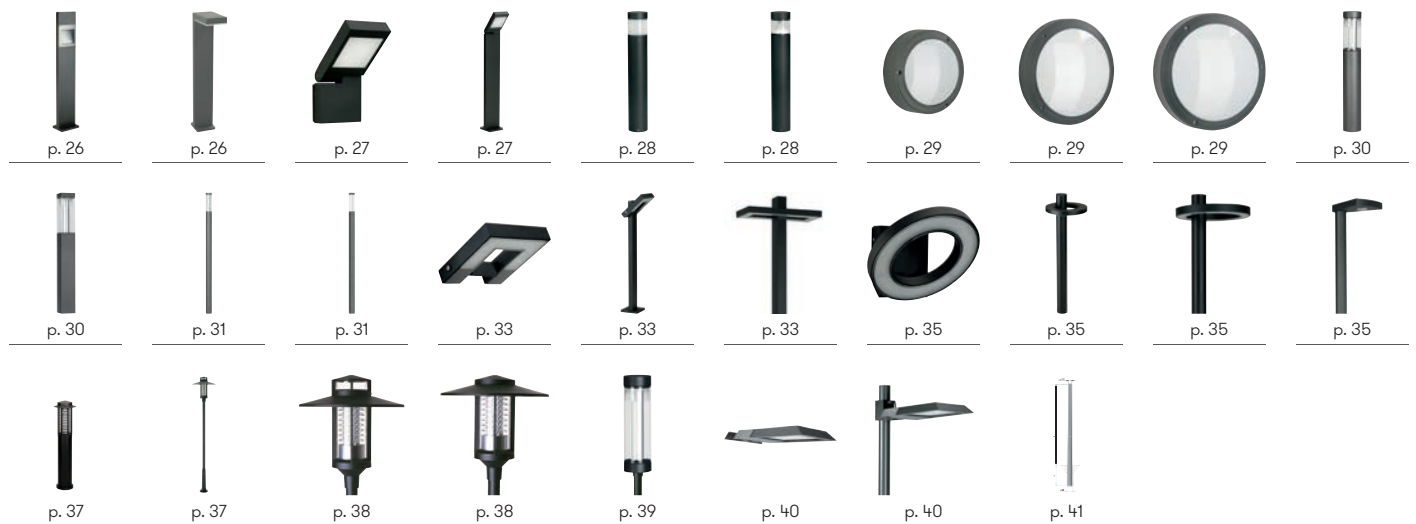

Pole-top luminaires:

..0847

..0808

Energy and socket columns

Project lights

In-ground floodlights

Globe lights

Cast aluminium lights

product example

Energy column

configurable

for individual configuration
 stainless steel,
 aluminium colour-coated anthracite
 wired ready for connection
 with junction box IP 65
 optional with LED orientation light
 (height + 10 mm)
 upper area with safety elements,
 lower area with sockets outlet
 lockable door with handle, cable outlet
 when closed door possible
 direct mounting on foundation