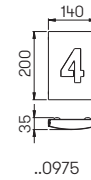

Art.-No.		Material
690975	1 number	stainless steel
690976	2 numbers	stainless steel
690977	3 numbers	stainless steel