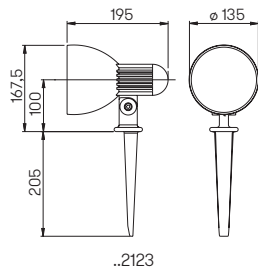

for pressed glass reflector lamps PAR 38 base E27 resp. PAR 16 base GU 10
cast aluminium, rotatable 360°
slewable 120°, with mounting plate resp. spike with 2.5 m cable and plug
..2391 borosilicate glass clear

Distance [m]	Ø Cone [m]	Illumination [lx]
6,0	3,6	18
4,0	2,4	40
2,0	1,2	150

..2391 Half beam angle 30°