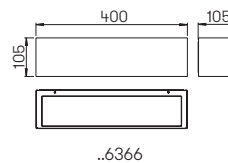

Art.-No.	Lamp	Base
for lamps		
696164	1 x lamp	G9
90750103	appropriate lamp	G9

Art.-No.	Lamp	Luminous flux
with LED		
696364	2 x LED 5,8 W	each 430 lm
696365	2 x LED 7,8 W	each 580 lm
696366	2 x LED 9,6 W	each 720 lm