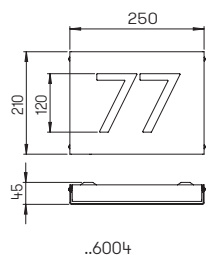

House number lights

with integrated twilight switch and removable LED components
lightcolour warmwhite, 3000 K
stainless steel painted
customized laser-made
lettering height: 120 mm

For the order please mention the house number.

Art.-No.	Lamp	Luminous flux	Colour
1-2 numbers			
626004	1x LED 2,0 W	120 lm	anthracite
666004	1x LED 2,0 W	120 lm	black
2-3 numbers			
626005	1x LED 2,0 W	120 lm	anthracite
666005	1x LED 2,0 W	120 lm	black