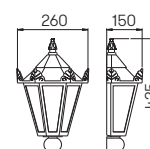

Wall lights

for standard lamps
cast aluminium, with mounting plate
clear plane glass

..3228

Art.-No.	Lamp	Base	Colour
Wall lights			
601807	1 x lamp	E27	black-silver
671807	1 x lamp	E27	white-gold
90750100	appropriate lamp	E27	
90750101	appropriate lamp	E27	
90750102	appropriate lamp	E27	
.. 1007	appropriate corner plate		
601806	1 x lamp	E27	black-silver
671806	1 x lamp	E27	white-gold
90750100	appropriate lamp	E27	
90750101	appropriate lamp	E27	
90750102	appropriate lamp	E27	
.. 1007	appropriate corner plate		
603228	1 x lamp	E27	black-silver
673228	1 x lamp	E27	white-gold
90750100	appropriate lamp	E27	
90750101	appropriate lamp	E27	
90750102	appropriate lamp	E27