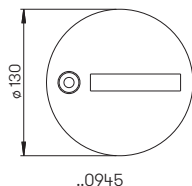

Bell plates

stainless steel, with bolt attachment and mounting material
name plates for engraving included