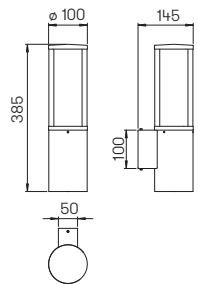

Wall lights
Pedestal light
Bollard lights

for LED-Retrofit resp. for additional reflector lamp PAR 16
stainless steel, with mounting plate
acrylic and opal glass

Recommended distance:
Pedestal and Bollard light 6 m

..0323

..0309

..0323

Art.-No.	Lamp	Lamp dimensions	Base
Wall light			
690309	1 × lamp	max. ø 52 × 175 mm	E27
90750309	appropriate lamp		E27
691000	appropriate corner plate		
Wall light with movement detector			
690322	1 × lamp	max. ø 52 × 175 mm	E27
90750309	appropriate lamp		E27
691000	appropriate corner plate		
Wall light with additional downlight PAR 16			
690323	1 × lamp	max. ø 52 × 175 mm	E27
	1 × lamp PAR 16	max. ø 50 × 56 mm	GU10
90750104	appropriate lamp		GU10
90750105	appropriate lamp		GU10
90750309	appropriate lamp		E27
691000	appropriate corner plate		
Pedestal light			
690546	1 × lamp	max. ø 52 × 175 mm	E27
90750309	appropriate lamp		E27
690010	appropriate sunk pedestal		
Bollard light			
692272	1 × lamp	max. ø 52 × 175 mm	E27
90750309	appropriate lamp		E27
690010	appropriate sunk pedestal		
Bollard light with movement detector			
692071	1 × lamp	max. ø 52 × 175 mm	E27
90750309	appropriate lamp		E27
690010	appropriate sunk pedestal