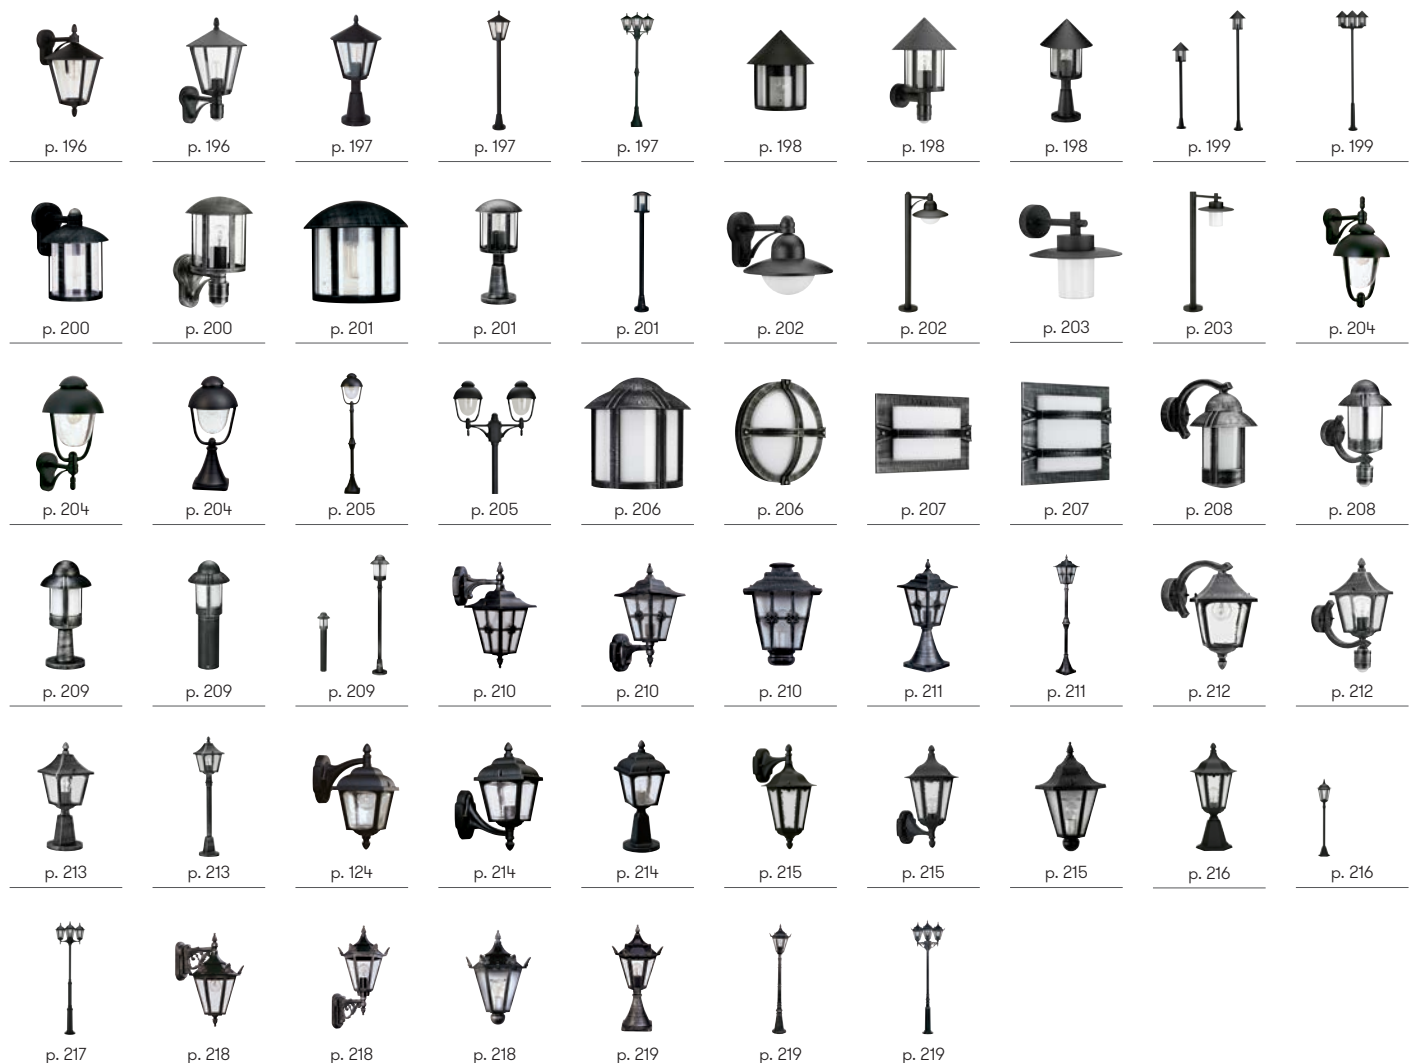

Pole-top luminaires:

..0847

..0808

Energy and socket columns

Project lights

In-ground floodlights

Globe lights

Cast aluminium lights

Bicolour lights

Stainless steel lights

Floodlights

Country style lights

Letterboxes

Bell plates and house numbers

Accessory

Energy and socket columns