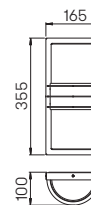

Wall light

with removable LED components
and integrated overvoltage protection
lightcolour warmwhite, 3000 K dimmable
white acrylic glass

..0636

Art.-No.	Lamp	Luminous flux
Wall light		
690636	1 × LED 16 W	1600 lm

Wall light

for standard lamps, stainless steel
with mounting plate made out of cast
aluminium, opal glass

..6131

Art.-No.	Lamp	Base
Wall and ceiling light		
696131	2 × lamp	E27
90750100	appropriate lamp	E27