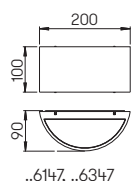

Wall lights

with double-sided
light output

with removable LED components
lightcolour warmwhite, 3000 K
with integrated converter AC/DC resp.
for lamps QT 14
cast aluminium, with mounting plate
opal glass

Available on request with one-sided
light output.

Art.-No.	Lamp	Base	Colour
Wall lights			
666147	1 x lamp	G9	black
686147	1 x lamp	G9	white
696147	1 x lamp	G9	silver
90750103	appropriate lamp	G9	

Art.-No.	Lamp	Luminous flux	Colour
Wall lights with LED			
666347	2 x LED 5,8 W	each 430 lm	black
686347	2 x LED 5,8 W	each 430 lm	white
696347	2 x LED 5,8 W	each 430 lm	silver
Wall lights with LED			
666322	2 x LED 7,8 W	each 580 lm	black
686322	2 x LED 7,8 W	each 580 lm	white
696322	2 x LED 7,8 W	each 580 lm	silver