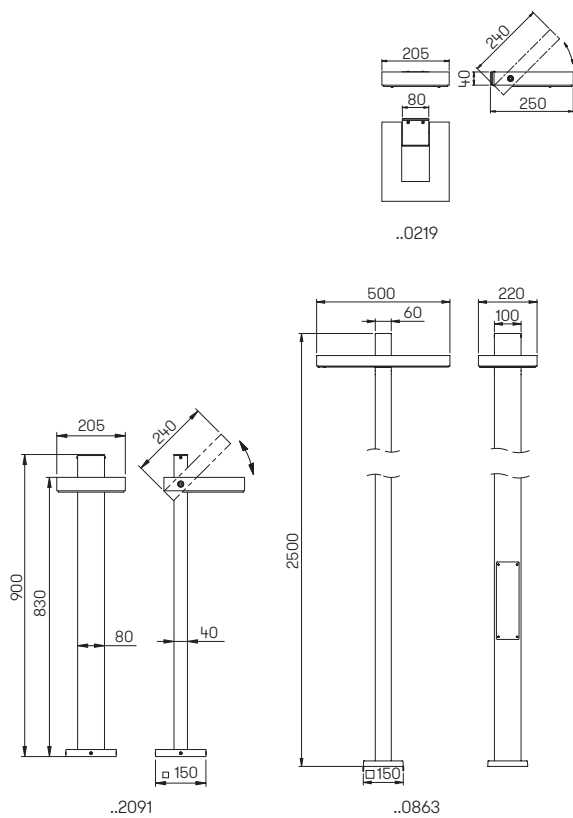

Wall lights
Bollard lights
Pole lights

with removable LED components
lightcolour warmwhite, 3000 K
cast aluminium and aluminium
with mounting plate
wall and bollard light 90° slewable
pole light with pole, pole with door and
junction box 2.5" incl. fuse insert,
glaze glass

Recommended distance:
Bollard light 5 m
Pole light 15 m

Available on request with lightcolour
white, 4000 K.