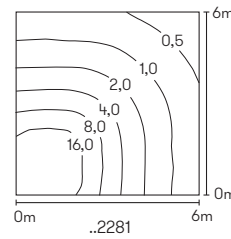

Wall- and Bollard lights

with removable LED components
and integrated overvoltage protection
lightcolour warmwhite, 3000 K, dimmable
cast aluminium, with mounting plate
acrylic glass opal

**Recommended distance:
Bollard light 5 m**

Art.-No.	Lamp	Luminous flux	Colour
Wall lights			
620281	1x LED 5 W	480 lm	anthracite
660281	1x LED 5 W	480 lm	black
680281	1x LED 5 W	480 lm	white
690281	1x LED 5 W	480 lm	silver
Bollard lights			
622281	1x LED 10 W	900 lm	anthracite
662281	1x LED 10 W	900 lm	black
682281	1x LED 10 W	900 lm	white
692281	1x LED 10 W	900 lm	silver
690010	appropriate sunk pedestal