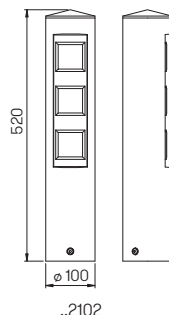

Socket columns

with 3 shockproof sockets
with increased contact protection
with connecting terminals 4 × 4 •
cast aluminium ready for connection with mounting plate

Available on request with more sockets and switch combinations e.g. shockproof socket CH - type J or shockproof socket F/B - type E.