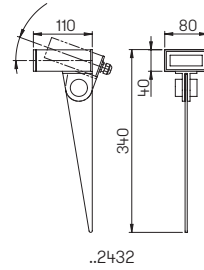

Floodlight with spike

with removable LED components
lightcolour warmwhite, 3000 K
with integrated converter AC/DC
cast aluminium, slewable 120°
with stainless steel-spike
with 2.5 m cable and plug
clear safety glass