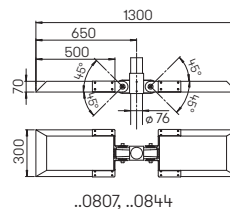

**For illumination of streets, pavements
and squares in accordance
with EN 13201**

**Recommended distance:
4,5 × pole height**

**On request with up to 116 W with
12500 lm or for mounting on a corner
deliverable.**