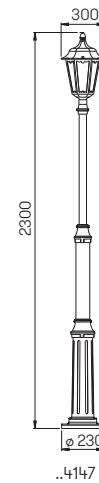

Pedestal lights
Path lights
Pole lights

for standard lamps
cast aluminium, with mounting plate
(only ..0541), pole light with pole
clear cathedral glass

Recommended distance:
Pedestal and Path light 5 m