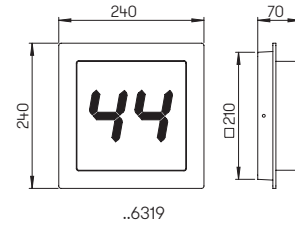

House number lights

with removable LED components, lightcolour warmwhite, 3000 K cast aluminium, opal glass with adhesive lettering foil, segments for up to 2 letters, font: Digital, lettering height 100 mm