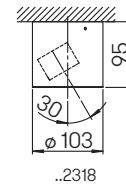

VOLT, Berlin

Ceiling spotlights

up to 30° slewable

with removable LED components
and integrated overvoltage protection
lightcolour warmwhite, 3000 K, dimmable
stainless steel resp. cast aluminium
with mounting plate, clear safety glass

Distance [m]	ø Cone [m]	Illumination [lx]
2,0	1,2	170
4,0	2,3	40
6,0	3,5	20

..2318, ..2319 Half beam angle 30°

Art.-No.	Lamp	Luminous flux	Material / Colour
Ceiling spotlight made out of stainless steel			
692318	1 x LED 8 W	800 lm	stainless steel
Ceiling spotlights made out of aluminium			
662319	1 x LED 8 W	800 lm	black
682319	1 x LED 8 W	800 lm	white
692319	1 x LED 8 W	800 lm	silver