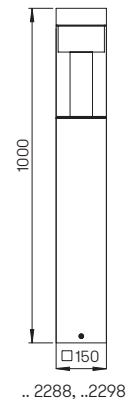

Art.-No.	Lamp	Luminous flux	Colour
Bollard lights 180° asymmetrical			
622267	1 × LED 18,5 W	2000 lm	anthracite
662267	1 × LED 18,5 W	2000 lm	black
622288	1 × LED 18,5 W	2000 lm	anthracite
662288	1 × LED 18,5 W	2000 lm	black
690010	appropriate sunk pedestal		
Bollard lights 360° symmetrical			
622297	1 × LED 18,5 W	2000 lm	anthracite
662297	1 × LED 18,5 W	2000 lm	black
622298	1 × LED 18,5 W	2000 lm	anthracite
662298	1 × LED 18,5 W	2000 lm	black
690010	appropriate sunk pedestal