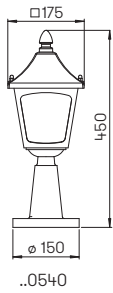

Wall lights
Pedestal lights
Path lights

for standard lamps
cast aluminium, with mounting plate
clear hollow glass

Recommended distance:
Pedestal and Path light 5 m

..1821

..1820

..1822

Art.-No.	Lamp	Base	Colour
Wall lights			
601821	1 × lamp	E27	black-silver
651821	1 × lamp	E27	brown-brass
671821	1 × lamp	E27	white-gold
90750100	appropriate lamp	E27	
90750101	appropriate lamp	E27	
90750102	appropriate lamp	E27	
..1005	appropriate corner plate		
Wall lights with movement detector			
601822	1 × lamp	E27	black-silver
651822	1 × lamp	E27	brown-brass
671822	1 × lamp	E27	white-gold
90750100	appropriate lamp	E27	
90750101	appropriate lamp	E27	
90750102	appropriate lamp	E27	
..1005	appropriate corner plate		