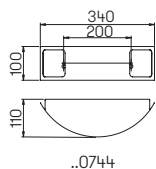

stainless steel
letter drop at the top
unloading to the front
with stainless steel lock and 2 keys,
mounting material included

Art.-No.	Material	Deposit slot
Wall letterbox		
690743	stainless steel	260 mm x 40 mm
Newspaperholder both sides open		
690744	stainless steel	