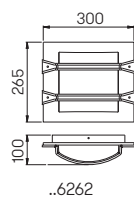

Wall- and Ceiling lights

for standard lamps
cast aluminium, with mounting plate
opal glass