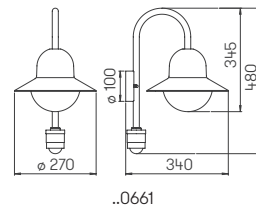

Art.-No.	Lamp	Base	Colour
Wall lights			
660662	1 x lamp	E27	black
680662	1 x lamp	E27	white
690662	1 x lamp	E27	silver
90750100	appropriate lamp	E27	
..1005	appropriate corner plate		
Wall lights with movement detector			
660661	1 x lamp	E27	black
680661	1 x lamp	E27	white
690661	1 x lamp	E27	silver
90750100	appropriate lamp	E27	
..1005	appropriate corner plate		
Path lights			
662005	1 x lamp	E27	black
682005	1 x lamp	E27	white
692005	1 x lamp	E27	silver
90750100	appropriate lamp	E27	
690010	appropriate sunk pedestal