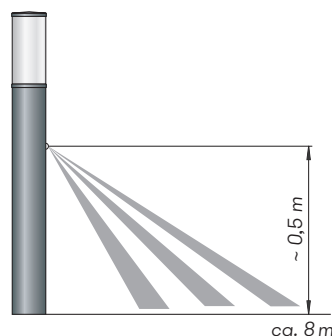

Detection range

approx. 6 to 8 m, depending on the angle of approach as well of the installation height and decreasing at lower surrounding temperature.