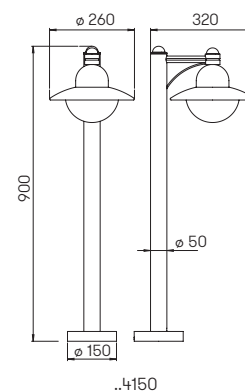

Wall lights
Path lights

for standard lamps
cast aluminium, with mounting plate
opal glass

Recommended distance:
Path light 5 m

Art.-No.	Lamp	Base	Colour
Wall lights			
661850	1 x lamp	E27	black
651850	1 x lamp	E27	brown-brass
681850	1 x lamp	E27	white
90750100	appropriate lamp	E27	
..1006	appropriate corner plate		
Path lights			
664150	1 x lamp	E27	black
654150	1 x lamp	E27	brown-brass
684150	1 x lamp	E27	white
90750100	appropriate lamp	E27	
690010	appropriate sunk pedestal		