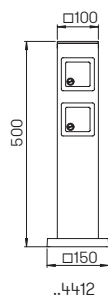

equipped with 2 lockable shockproof sockets, aluminium, wired ready for connection with junction box IP 54 connected in parallel, each socket with two keys, the key can be removed in both positions direct mounting on foundation or on the sunk pedestal. For outdoor local installation in private and public areas.