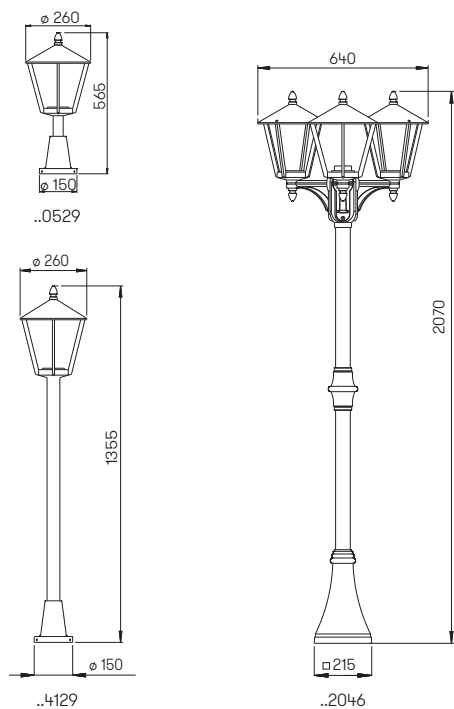

Recommended distance:
Pedestal and Path light 5 m
Pole light 10 m

..1816

..1814

..1815

Art.-No.	Lamp	Base	Colour
Wall lights			
661816	1 × lamp	E27	black
651816	1 × lamp	E27	brown-brass
681816	1 × lamp	E27	white
90750100	appropriate lamp	E27	
90750101	appropriate lamp	E27	
90750102	appropriate lamp	E27	
..1006	appropriate corner plate		
Wall lights with movement detector			
661815	1 × lamp	E27	black
651815	1 × lamp	E27	brown-brass
681815	1 × lamp	E27	white
90750100	appropriate lamp	E27	
90750101	appropriate lamp	E27	
90750102	appropriate lamp	E27	
..1006	appropriate corner plate		