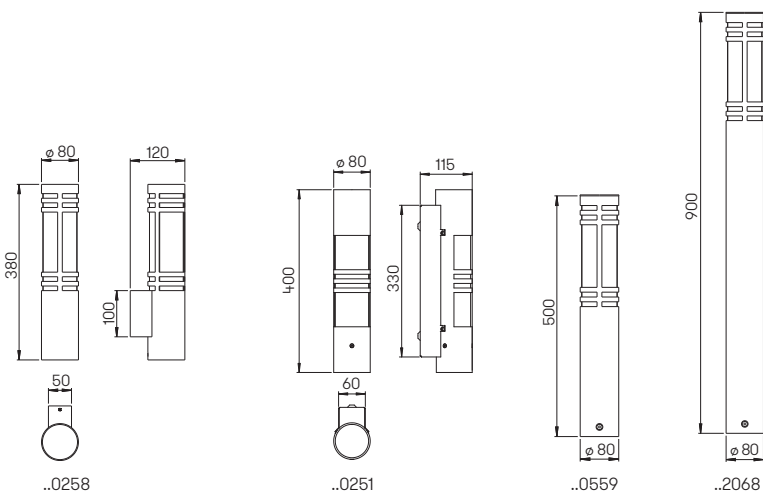

Wall lights
Pedestal light
Bollard light

for LED-Retrofit, stainless steel
with mounting plate made out of cast
aluminium, opal glass

Recommended distance:
Pedestal and Bollard light 5 m

Art.-No.	Lamp	Lamp dimensions	Base
Wall light			
690251	1 × lamp	max. ø 52 × 175 mm	E27
90750309	appropriate lamp		E27
Wall light			
690258	1 × lamp	max. ø 52 × 175 mm	E27
90750309	appropriate lamp		E27
691000	appropriate corner plate		
Pedestal light			
690559	1 × lamp	max. ø 52 × 175 mm	E27
90750309	appropriate lamp		E27
690010	appropriate sunk pedestal		
Bollard light			
692068	1 × lamp	max. ø 52 × 175 mm	E27
90750309	appropriate lamp		E27
690010	appropriate sunk pedestal		