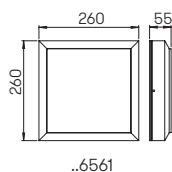

with removable LED components and integrated overvoltage protection
lightcolour warmwhite, 3000 K, dimmable
cast aluminium, with mounting plate
acrylic glass satiné, impact resistant