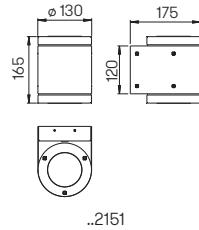

Wall floodlight

for lamps QT 14
stainless steel, with mounting plate made out of cast aluminium, reflector made out of anodised pure aluminium, clear safety glass

Light output