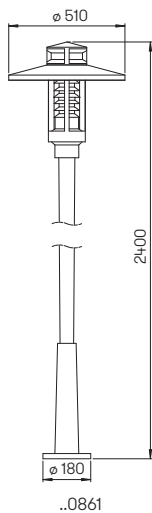

Bollard and Pole light

with removable LED components
lightcolour warmwhite, 3000 K
with integrated converter AC/DC
cast aluminium, white reflector,
shock-resistant acrylic glass clear,
with mounting plate [..2203],
pole light with pole

Recommended distance:

Bollard light 7 m

Pole light 12 m

Pole light available for mounting on a wall with an accessory on request.