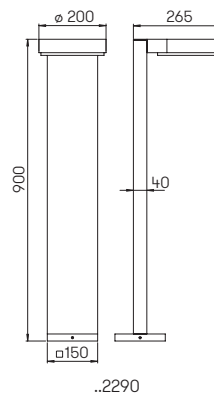

**Wall- and
Bollard lights**

with removable LED components
and integrated overvoltage protection
lightcolour warmwhite, 3000 K, dimmable
cast aluminium, with mounting plate
acrylic glass satiné

**Recommended distance:
Bollard light 6 m**