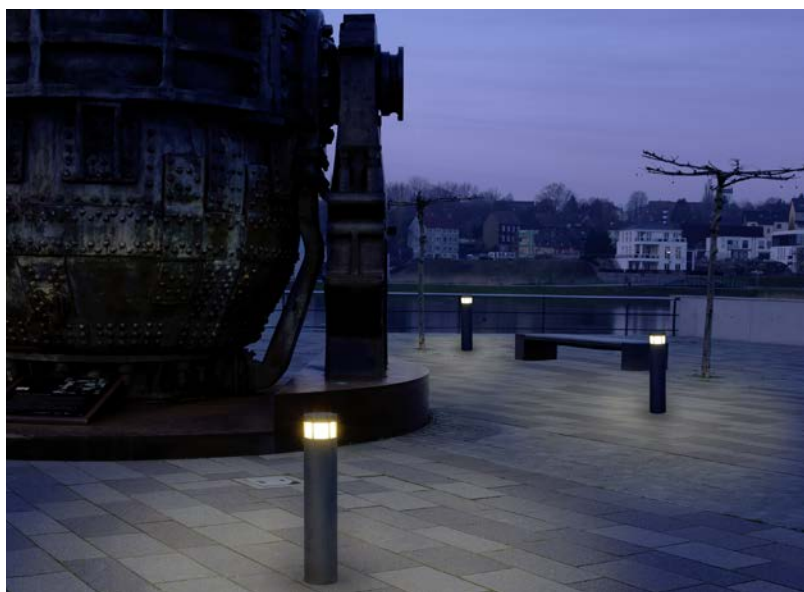

**Recommended distance:
Bollard light 6 m**

Art.-No.	Lamp	Luminous flux	Colour
Wall, Ceiling, Pedestal lights			
620326	1 x LED 10 W	900 lm	anthracite
660326	1 x LED 10 W	900 lm	black
680326	1 x LED 10 W	900 lm	white
690326	1 x LED 10 W	900 lm	silver
Bollard lights			
622232	1 x LED 10 W	900 lm	anthracite
662232	1 x LED 10 W	900 lm	black
682232	1 x LED 10 W	900 lm	white
692232	1 x LED 10 W	900 lm	silver
690010	appropriate sunk pedestal		