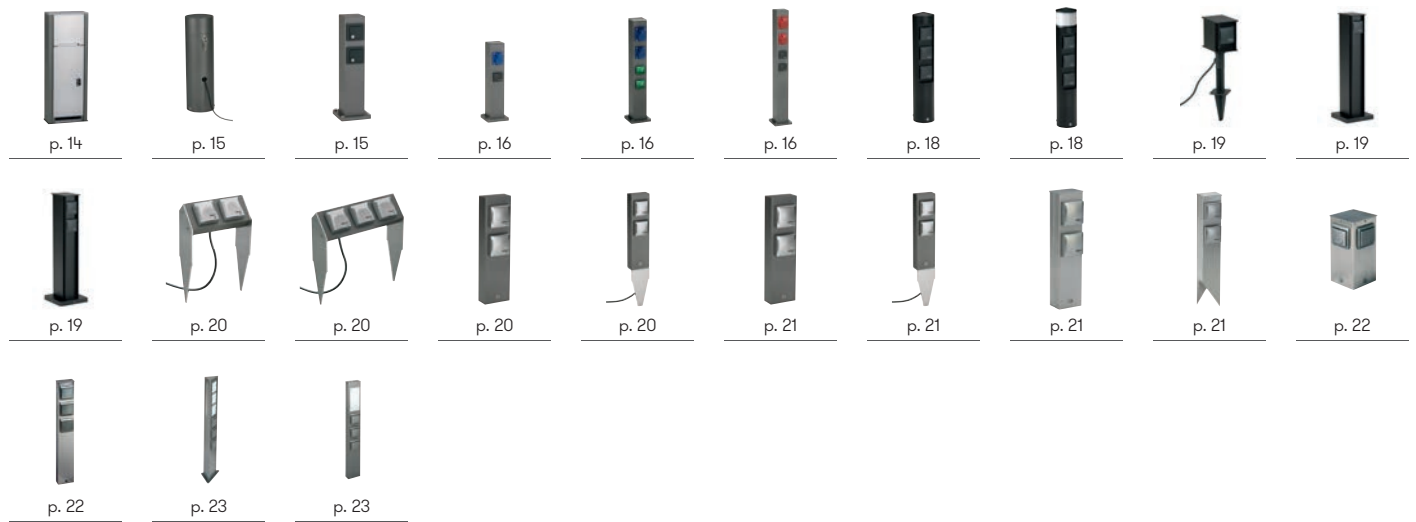

Pole-top luminaires:

..0847

..0808

Energy and socket columns

Project lights

In-ground floodlights

Globe lights

Cast aluminium lights

product example

Energy column

configurable

for individual configuration
 stainless steel,
 aluminium colour-coated anthracite
 wired ready for connection
 with junction box IP 65
 optional with LED orientation light
 (height + 10 mm)
 upper area with safety elements,
 lower area with sockets outlet
 lockable door with handle, cable outlet
 when closed door possible
 direct mounting on foundation