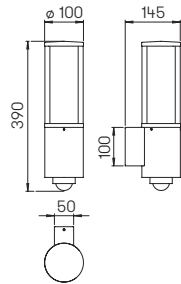

Wall lights
Pedestal light
Bollard lights

for LED-Retrofit resp. for additional reflector lamp PAR 16
stainless steel with colour: anthracite
with mounting plate,
clear acrylic and opal glass

Recommended distance:
Bollard light 6 m

..0320

..0311

..0321

Art.-No.	Lamp	Lamp dimensions	Base	Material / Colour
Wall light				
620311	1 x lamp	max. ϕ 52 x 175 mm	E27	StSt / anthracite
90750309	appropriate lamp		E27	
621002	appropriate corner plate			
Wall light with movement detector				
620320	1 x lamp	max. ϕ 52 x 175 mm	E27	StSt / anthracite
90750309	appropriate lamp		E27	
621002	appropriate corner plate			
Wall light with additional downlight PAR 16				
620321	1 x lamp	max. ϕ 52 x 175 mm	E27	StSt / anthracite
	1 x lamp PAR 16	max. ϕ 50 x 56 mm	GU10	
90750105	appropriate lamp		GU10	
90750309	appropriate lamp		E27	
621002	appropriate corner plate			
Pedestal light				
620545	1 x lamp	max. ϕ 52 x 175 mm	E27	StSt / anthracite
90750309	appropriate lamp		E27	
690010	appropriate sunk pedestal			
Bollard light				
622269	1 x lamp	max. ϕ 52 x 175 mm	E27	StSt / anthracite
90750309	appropriate lamp		E27	
690010	appropriate sunk pedestal			
Bollard light with movement detector				
622070	1 x lamp	max. ϕ 52 x 175 mm	E27	StSt / anthracite
90750309	appropriate lamp		E27	
690010	appropriate sunk pedestal