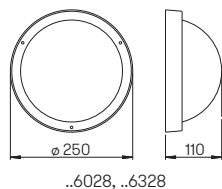

Art.-No.	Lamp	Base	Colour
Wall and ceiling lights			
666028	1 x lamp	E27	black
686028	1 x lamp	E27	white
90750100	appropriate lamp	E27	

Art.-No.	Lamp	Luminous flux	Colour
Wall and ceiling lights with LED			
666328	1 x LED 10 W	900 lm	black
686328	1 x LED 10 W	900 lm	white