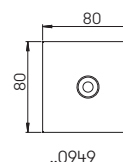

Art.-No.	Material
Bell plates single 690781	stainless steel 2 mm
690949	stainless steel 6 mm

Engravings

Our doorbell panels and plaques are available with an optional laser engraving according to your specifications.

Laser engraving is a permanent, indelible, tamper-proof, thermally and chemically secure method of marking metal. A high precision laser beam guided over the surface of the metal makes this possible. The extremely high energy density of the laser beam melts, evaporates or chemically etches a thin layer on the surface, thus removing, oxidising or charring a small part of the surface. This leads to a colour-altering reaction. The extreme accuracy in the contours and detail of a laser engraving gives you lasting sustainability on hard and uneven surfaces. Since no physical contact or force is involved, the process is extremely gentle and clean for the surface treated. Engravings on curved surfaces will appear in slightly different colour shades in the metal marking depending on the angle of curvature of the surface. Articles with engravings are special products, and are therefore excluded from our return policy.