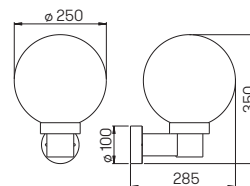

..0633

Art.-No.	Lamp	Base	Globe	Colour
Wall lights				
660633	1 × lamp	E27	∅ 250	black
680633	1 × lamp	E27	∅ 250	white
90750100	appropriate lamp	E27		
90750101	appropriate lamp	E27		
..1005	appropriate corner plate