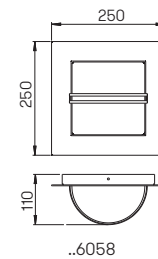

Wall lights

for standard lamps
stainless steel with colour: anthracite
with mounting plate made out of cast
aluminium, opal glass

Available on request with LED 10 W
(900 lm, 3000 K, warmwhite) for power
supply 230 V, 50 Hz.