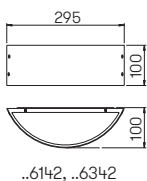

Art.-No.	Lamp	Luminous flux
with LED		
696346	2 x LED 5,8 W	each 430 lm
696342	2 x LED 7,8 W	each 580 lm
696343	2 x LED 9,6 W	each 720 lm

Art.-No.	Lamp	Base
for lamps		
696146	1 x lamp	G9
696142	1 x lamp	R7s
90750103	appropriate lamp	G9