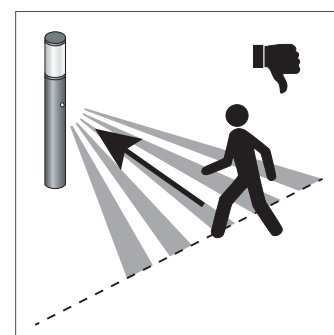

Detection range

approx. 6 to 8 m, depending on the angle of approach as well of the installation height and decreasing at lower surrounding temperature.