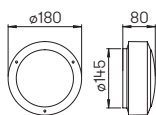

with removable LED components
lightcolour warmwhite, 3000 K,
dimmable, and integrated
overvoltage protection (only ..6337),
cast aluminium, with mounting plate,
acrylic glass opal impact resistant
..6438, ..6439 add. with HF presence
detector

Available on request in further technical
versions, e.g. DALI controlled,
lightcolour white (4000 K) or for
emergency lighting operation with
central battery in accordance with
DIN EN 60598-2-22.

..6337