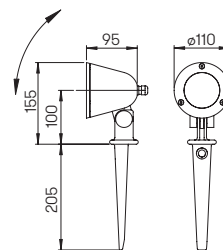

Floodlight with spike

for lamp G9, cast aluminium, slewable 120°, with spike with 2.5 m cable and plug borosilicate glass clear, reflector made out of anodised aluminium

..2398

Distance [m]	ø Cone [m]	Illumination [lx]
6,0	3,6	12
4,0	2,4	25
2,0	1,2	100

..2398 Half beam angle 30°

Art.-No.	Lamp	Lamp dimensions	Base	Colour
Floodlight with spike				
622398	1 × lamp	max. ø 16 × 62 mm	G9	anthracite
90750103	appropriate lamp		G9	

Floodlight with spike

cast aluminium, slewable 120° with stainless steel-spike, with 2.5 m cable and plug borosilicate glass clear