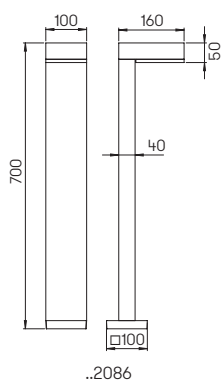

Wall- and Path lights

with removable LED components and integrated overvoltage protection
lightcolour warmwhite, 3000 K, dimmable
cast aluminium, acrylic glass satiné

Recommended distance:
Bollard light 5 m