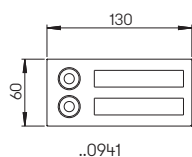

Bell plates

stainless steel, with bolt attachment and mounting material
name plates for engraving included