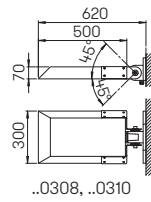

Vario III Wall and Pole top luminaires

with removable LED components
lightcolour warmwhite, 3000 K
with integrated converter AC/DC
pole top lamp for pole top $\varnothing$ 76 mm or
mounting on a wall slewable 0° up to 45°
in 15°-steps, main supply via plug
connection, cast aluminium and stainless
steel, clear safety glass

**For illumination of streets, pavements
and squares in accordance
with EN 13201**

**Recommended distance:
4,5 × pole height**

**On request with up to 116 W with
12500 lm or for mounting on a corner
deliverable.**

Art.-No.	Lamp	Luminous flux	Colour
Floodlights Wall light			
620310	1 × LED 56,6 W	3800 lm	anthracite
660310	1 × LED 56,6 W	3800 lm	black
Floodlights Pole top lights 1-unit			
620843	1 × LED 56,6 W	3800 lm	anthracite
660843	1 × LED 56,6 W	3800 lm	black
Floodlights Pole top lights 2-units			
620844	2 × LED 56,6 W	each 3800 lm	anthracite
660844	2 × LED 56,6 W	each 3800 lm	black

Art.-No.	Lamp	Luminous flux	Colour
Street light distribution Wall light			
620308	1 × LED 56,6 W	3800 lm	anthracite
660308	1 × LED 56,6 W	3800 lm	black
Street light distribution Pole top lights 1-unit			
620880	1 × LED 56,6 W	3800 lm	anthracite
660880	1 × LED 56,6 W	3800 lm	black
Street light distribution Pole top lights 2-units			
620807	2 × LED 56,6 W	each 3800 lm	anthracite
660807	2 × LED 56,6 W	each 3800 lm	black