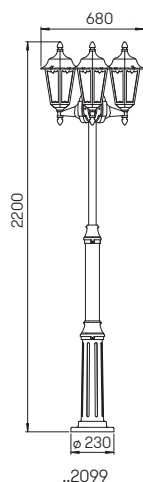

Pole lights

for standard lamps
cast aluminium, with mounting plate
pole light with pole
clear cathedral glass

Recommended distance:
Pole light 10 m