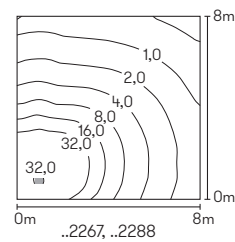

Recommended distance: 10 m

Available on request in further technical versions, e.g. with insect friendly Amber LED, dimmable 0-10 V or lightcolour white (4000 K).

Art.-No.	Lamp	Luminous flux	Colour
Bollard lights 180° asymmetrical			
622267	1 × LED 18,5 W	2000 lm	anthracite
662267	1 × LED 18,5 W	2000 lm	black
622288	1 × LED 18,5 W	2000 lm	anthracite
662288	1 × LED 18,5 W	2000 lm	black
690010	appropriate sunk pedestal		
Bollard lights 360° symmetrical			
622297	1 × LED 18,5 W	2000 lm	anthracite
662297	1 × LED 18,5 W	2000 lm	black
622298	1 × LED 18,5 W	2000 lm	anthracite
662298	1 × LED 18,5 W	2000 lm	black
690010	appropriate sunk pedestal		