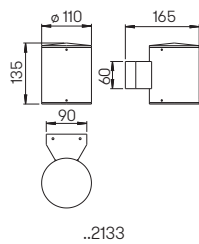

Wall floodlights

with one-sided light output

for pressed glass reflector lamps PAR 30
cast aluminium, with mounting plate