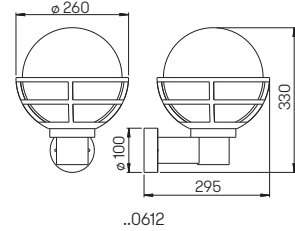

Wall lights
Pedestal lights
Bollard lights

for standard lamps, cast aluminium
with mounting plate, opal glass

..0612

Art.-No.	Lamp	Base	Globe	Colour
Wall lights				
660612	1 × lamp	E27	ø 230	black
680612	1 × lamp	E27	ø 230	white
90750100	appropriate lamp	E27		
.. 1005	appropriate corner plate			
Pedestal lights				
660520	1 × lamp	E27	ø 230	black
680520	1 × lamp	E27	ø 230	white
90750100	appropriate lamp	E27		
690010	appropriate sunk pedestal			
Bollard lights				
662030	1 × lamp	E27	ø 230	black
682030	1 × lamp	E27	ø 230	white
90750100	appropriate lamp	E27		
690010	appropriate sunk pedestal