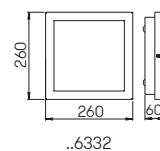

with removable LED components and integrated overvoltage protection
lightcolour warmwhite, 3000 K, dimmable
stainless steel, with mounting plate
opal coated plane glass

Art.-No.	Lamp	Luminous flux
Wall and Ceiling lights		
696352	1 × LED 8 W	880 lm
696332	1 × LED 16 W	1600 lm
696333	1 × LED 20 W	2200 lm
696314	1 × LED 36 W	3960 lm