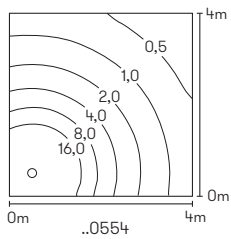

Pedestal and Path light

for standard lamps
cast aluminium, with mounting plate
clear acrylic glass

**Recommended distance:
Pedestal and Path light 5 m**

Art.-No.	Lamp	Base	Colour
Pedestal lights			
620554	1x lamp	E27	anthracite
660554	1x lamp	E27	black
680554	1x lamp	E27	white
690554	1x lamp	E27	silver
90750100	appropriate lamp	E27	
90750101	appropriate lamp	E27	
90750102	appropriate lamp	E27	
690010	appropriate sunk pedestal		
Path lights			
624154	1x lamp	E27	anthracite
664154	1x lamp	E27	black
684154	1x lamp	E27	white
694154	1x lamp	E27	silver
90750100	appropriate lamp	E27	
90750101	appropriate lamp	E27	
90750102	appropriate lamp	E27	
690010	appropriate sunk pedestal		