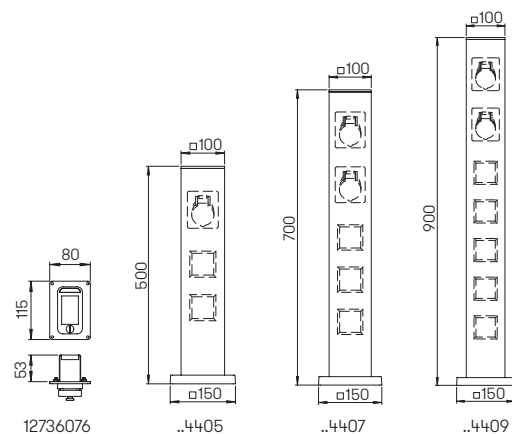

Art.-No.	Inserts	Colour
624412	2 x shockproof socket IP 44 D - type F	anthracite
690011	appropriate sunk pedestal	

Energy column

configurable

for individual configuration in 3 dimensions
aluminium profile
wired ready for connection
with junction box IP 54
optional with orientation light (height +5mm)
one-sided arrangement of the electronic
inserts, connected in parallel, socket inserts
with increased contact protection
possibly housing module with top-hat rail for
the installation of 2 elements
width = 17.5 mm such as
e.g. B. circuit breakers or IoT components,
wiring must be made on site
possible water connection opposite
connection through 1/2 inch stainless steel flex
hose, direct mounting on foundation or on the
sunk pedestal. For outdoor local installation
in private and public areas.