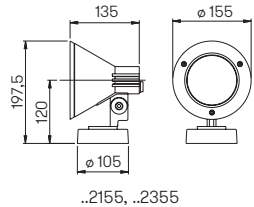

with removable LED components and integrated overvoltage protection
lightcolour warmwhite, 3000 K, dimmable
resp. for pressed glass reflector lamps PAR 30, cast aluminium
rotatable 360°, slewable 120°
with mounting plate resp. spike with 2.5 m cable and plug clear safety glass

Distance [m]	∅ Cone [m]	Illumination [lx]
6,0	3,6	56
4,0	2,4	120
2,0	1,2	480

..2355, ..2356 Half beam angle 30°

Art.-No.	Lamp	Luminous flux	Colour
Floodlight with LED			
662355	1 x LED 16 W	2240 lm	black
682355	1 x LED 16 W	2240 lm	white
.. 1005	appropriate corner plate		

Floodlight with spike and LED			
662356	1 x LED 16 W	2240 lm	black
682356	1 x LED 16 W	2240 lm	white

Art.-No.	Lamp	Lamp dimensions	Base	Colour
Floodlight for pressed glass reflector lamps				
662155	1 x lamp PAR 30	max. ∅ 95 x 86 mm	E27	black
682155	1 x lamp PAR 30	max. ∅ 95 x 86 mm	E27	white
90750106	appropriate lamp		E27	
.. 1005	appropriate corner plate			

Floodlight with spike for pressed glass reflector lamps				
662156	1 x lamp PAR 30	max. ∅ 95 x 86 mm	E27	black
682156	1 x lamp PAR 30	max. ∅ 95 x 86 mm	E27	white
90750106	appropriate lamp		E27