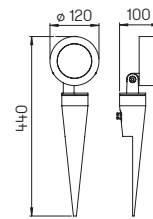

Floodlights with/without spike

with removable LED components and integrated overvoltage protection
lightcolour warmwhite, 3000 K, dimmable
cast aluminium
rotatable 360°, slewable 90°
with mounting plate resp.
spike with 2.5 m cable and plug
reflektor made out of anodised pure aluminium, clear safety glass

Distance [m]	∅ Cone [m]	Illumination [lx]
6,0	3,5	30
4,0	2,3	65
2,0	1,2	260

..2390

Art.-No.	Lamp	Luminous flux	Colour
Floodlights with LED			
622389	1 × LED 12 W	1200 lm	anthracite
662389	1 × LED 12 W	1200 lm	black
682389	1 × LED 12 W	1200 lm	white
692389	1 × LED 12 W	1200 lm	silver
Floodlights with spike and LED			
622390	1 × LED 12 W	1200 lm	anthracite
662390	1 × LED 12 W	1200 lm	black
682390	1 × LED 12 W	1200 lm	white
692390	1 × LED 12 W	1200 lm	silver