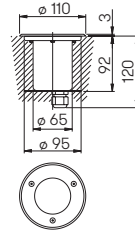

..2159

Art.-No.	lamp	Luminous flux	Material
In-ground floodlight			
692159	1 x LED 1 W	80 lm	StSt