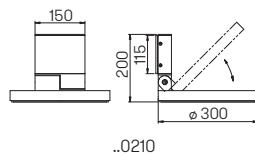

with removable LED components
lightcolour warmwhite, 3000 K
cast aluminium and aluminium
with mounting plate
wall lights 90° slewable
pole light with pole with electrical
connection 3 × 2.5 ² in the pole top
glaze glass

Recommended distance:
Bollard light 5 m
Pole light 15 m

Available on request with lightcolour
white, 4000 K.