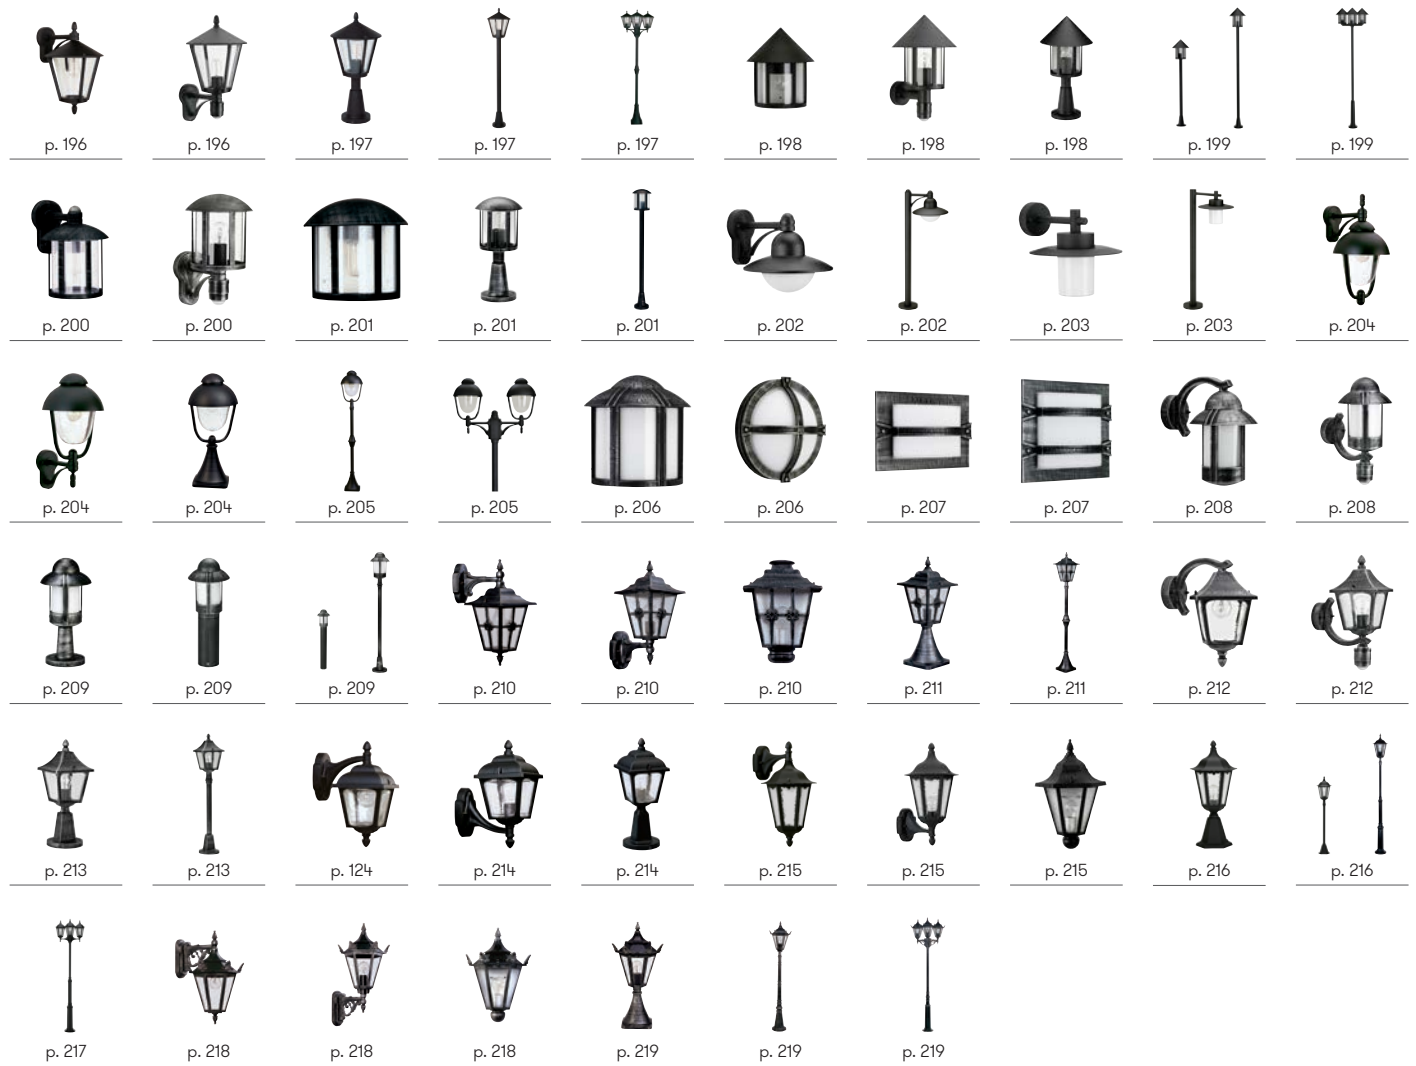

Country style lights

Country style lights

Wall lights
Pedestal lights
Path lights
Pole lights

for standard lamps
cast aluminium, with mounting plate
(except ..2046)
pole light with pole
clear acrylic glass