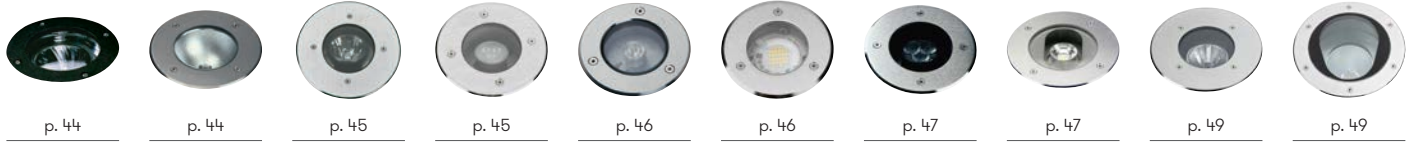

Pole-top luminaires:

..0847

..0808

Energy and socket columns

Project lights

In-ground floodlights

Globe lights

Cast aluminium lights

product example

Energy column

configurable

for individual configuration
 stainless steel,
 aluminium colour-coated anthracite
 wired ready for connection
 with junction box IP 65
 optional with LED orientation light
 (height + 10 mm)
 upper area with safety elements,
 lower area with sockets outlet
 lockable door with handle, cable outlet
 when closed door possible
 direct mounting on foundation