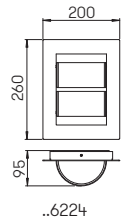

Art.-No.	Lamp	Base
Wall light		
696058	1 × lamp	E27
90750100	appropriate lamp	E27
Wall light with movement detector		
696144	1 × lamp	E27
90750100	appropriate lamp	E27
Wall light		
696224	1 × lamp	E27
90750100	appropriate lamp	E27
90750101	appropriate lamp	E27