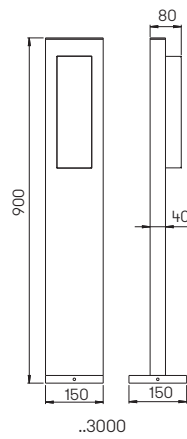

Wall lights
Ceiling lights
Bollard lights

with removable LED components
and integrated overvoltage protection
lightcolour warmwhite, 3000 K dimmable
cast aluminium, with mounting plate
opal glass

Recommended distance:
Bollard light 4 m

Art.-No.	Lamp	Luminous flux	Colour
Wall and ceiling lights			
666310	1 x LED 16 W	1600 lm	black
686310	1 x LED 16 W	1600 lm	white
Bollard lights			
663000	1 x LED 16 W	1600 lm	black
683000	1 x LED 16 W	1600 lm	white
690010	appropriate sunk pedestal