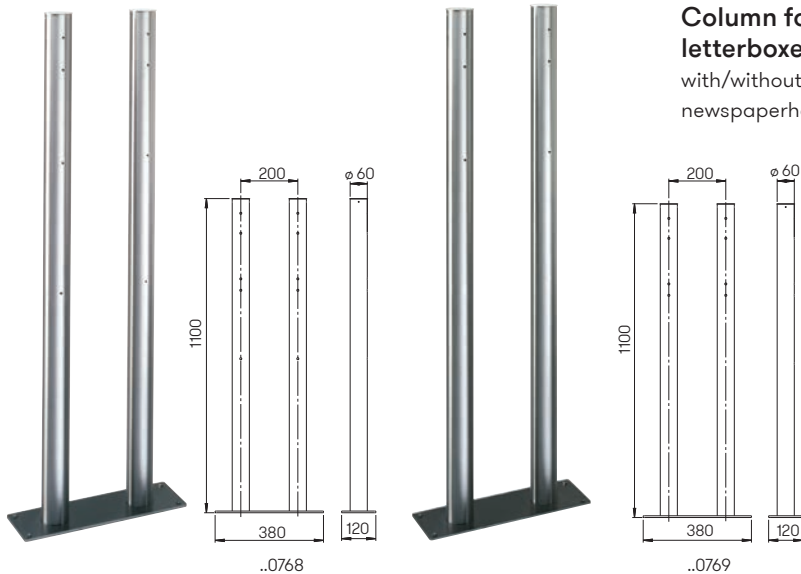

Column for letterboxes
with/without fixing for
newspaperholder

Art.-No.	Material
with fixing for newspaperholder 690768	stainless steel
without fixing for newspaperholder 690769	stainless steel