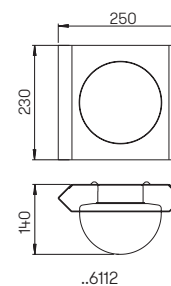

Wall lights

for standard lamps stainless steel, opal glass

Art.-No.	Lamp	Base
Wall light		
696112	1 × lamp	E27
90750100	appropriate lamp	E27
Wall light with movement detector		
696127	1 × lamp	E27
90750100	appropriate lamp	E27