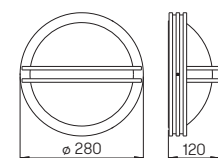

Wall and Ceiling lights

for standard lamps, cast aluminium with mounting plate, opal glass

LED

Available on request with LED 10 W (900 lm, 3000 K, warmwhite) for power supply 230 V, 50 Hz.

..6106

..6105

..6047