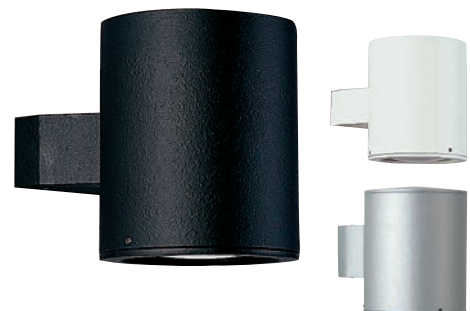

Wall floodlights

with one-sided light output

for pressed glass reflector lamps PAR 30
cast aluminium, with mounting plate