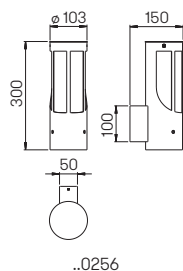

Wall- and
Bollard light

for standard lamps, stainless steel
with mounting plate, opal glass

Recommended distance:
Bollard light 6 m

Art.-No.	Lamp	Base
Wall light		
690256	1 × lamp	E27
90750100	appropriate lamp	E27
90750309	appropriate lamp	E27
691000	appropriate corner plate	
Bollard light		
692265	1 × lamp	E27
90750100	appropriate lamp	E27
90750309	appropriate lamp	E27
690010	appropriate sunk pedestal	