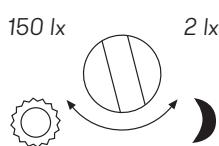

Brightness range

2 Lux to 150 Lux (continuously)