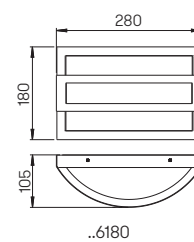

Art.-No.	Lamp	Base
696180	1 × lamp	E27
90750100	appropriate lamp	E27
90750101	appropriate lamp	E27