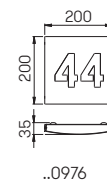

Art.-No.		Material
690975	1 number	stainless steel
690976	2 numbers	stainless steel
690977	3 numbers	stainless steel