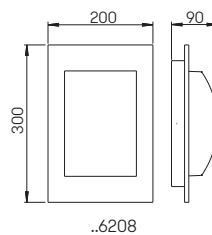

Wall- and Ceiling lights

for standard lamps, cast aluminium with mounting plate, opal glass

Available on request with LED 10 W (900 lm, 3000 K, warmwhite) for power supply 230 V, 50 Hz.