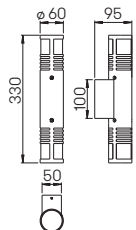

**Wall lights
Pedestal light
Bollard light**

for lamps QT 14, stainless steel with mounting plate made out of cast aluminium, borosilicate glass

..0204

..0205

..0206

..0208

Recommended distance:
Pedestal and Bollard light 4 m