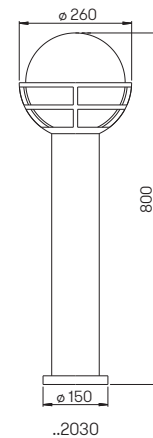

..2030

Art.-No.	Lamp	Base	Globe	Colour
Wall lights				
660612	1 × lamp	E27	ø 230	black
680612	1 × lamp	E27	ø 230	white
90750100	appropriate lamp	E27		
.. 1005	appropriate corner plate			
Pedestal lights				
660520	1 × lamp	E27	ø 230	black
680520	1 × lamp	E27	ø 230	white
90750100	appropriate lamp	E27		
690010	appropriate sunk pedestal			
Bollard lights				
662030	1 × lamp	E27	ø 230	black
682030	1 × lamp	E27	ø 230	white
90750100	appropriate lamp	E27		
690010	appropriate sunk pedestal