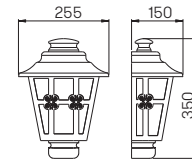

Wall lights
Pedestal lights
Path lights

for standard lamps
cast aluminium, with mounting plate
(except ..0532, ..4136)
clear cathedral glass

Recommended distance:
Pedestal and Path light 5 m

..1805

..1804