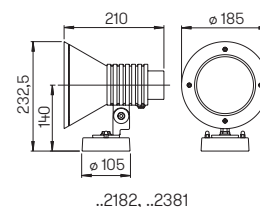

with removable LED components and integrated overvoltage protection
lightcolour warmwhite, 3000 K, dimmable
resp. for pressed glass reflector lamps
PAR 30, cast aluminium,
rotatable 360°, slewable 120°
with mounting plate resp. spike with
2.5 m cable and plug, clear safety glass