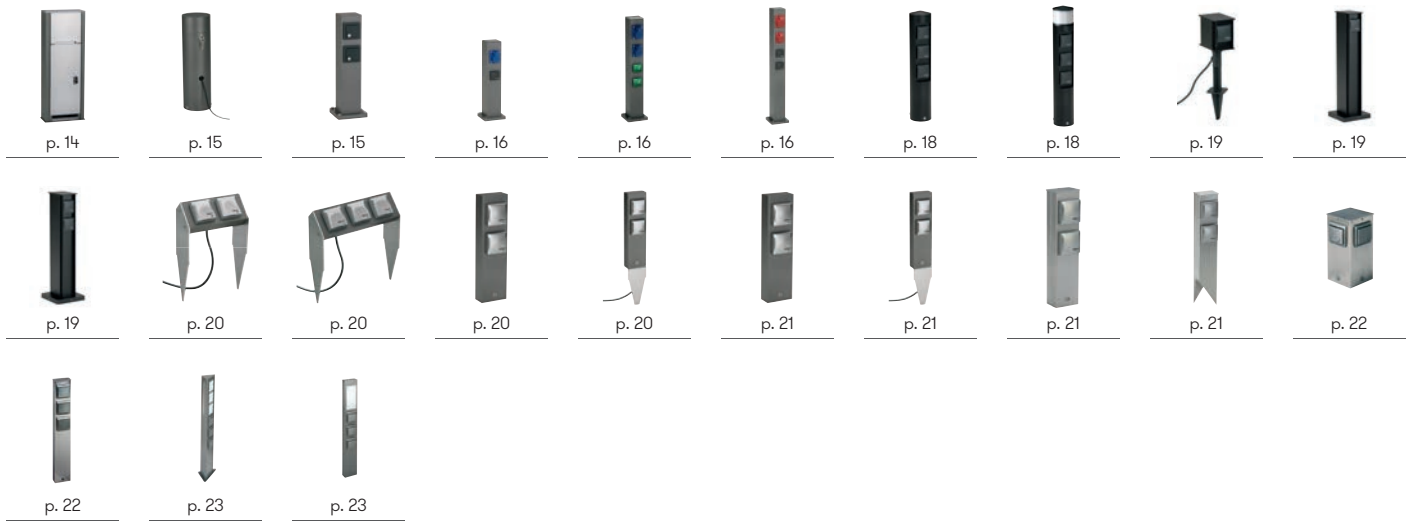

Bicolour lights

Stainless steel lights

Floodlights

Country style lights

Letterboxes

Bell plates and house numbers

Accessory

Energy and socket columns

product example

Energy column

configurable

for individual configuration
 stainless steel,
 aluminium colour-coated anthracite
 wired ready for connection
 with junction box IP 65
 optional with LED orientation light
 (height + 10 mm)
 upper area with safety elements,
 lower area with sockets outlet
 lockable door with handle, cable outlet
 when closed door possible
 direct mounting on foundation