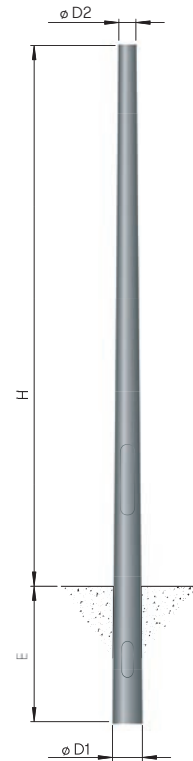

Poles

made out of steel
height from 3000 up to 8000 mm
pole top $\phi = 76$ mm
galvanized, painted resp. unpainted
tapered resp. stepped cylindrically
with ground unit