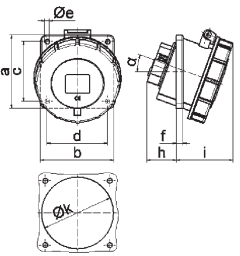

4 MB 22

A	16	16	16	32	32	32	A	П	В	Арт. №	шт.
П	3	4	5	3	4	5					
a	85,0	85,0	85,0	85,0	85,0	85,0	16	3	230	12231	10
b	85,0	85,0	85,0	85,0	85,0	85,0	16	4	400	12502	10
c	70,0	70,0	70,0	70,0	70,0	70,0	16	5	400	12084	10
d	70,0	70,0	70,0	70,0	70,0	70,0	32	3	230	12327	10
e	5,5	5,5	5,5	5,5	5,5	5,5	32	4	400	12329	10
f	8,0	8,0	8,0	8,0	8,0	8,0	32	5	400	1264	10
h	30,0	30,0	30,0	50,0	50,0	34,0					
i	55,0	57,0	59,0	67,0	67,0	69,0					
k	57,0	65,0	70,0	78,0	78,0	78,0					
l	57,0	65,0	70,0	78,0	78,0	78,0					
α	20°	20°	20°	20°	20°	20°					

Вилка быстрого монтажа с разгрузкой натяжения кабеля

- Пружинные клеммы QUICK-CONNECT
- Быстросъемный корпус
- Сальник с разгрузкой натяжения кабеля
- Степень защиты IP44

2136