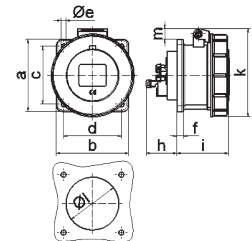

Панельная розетка

- Прямая
- Винтовые клеммы
- фланец 75 x 75 мм
- Степень защиты IP44

1333

4 MB 4

A	16	16	16	32	32	32	A	П	В	Арт. №	шт.
П	3	4	5	3	4	5					
a	75,0	75,0	75,0	75,0	75,0	75,0	16	3	230	13001	10
b	75,0	75,0	75,0	75,0	75,0	75,0					
c	60,0	60,0	60,0	60,0	60,0	60,0	16	4	400	1324	10
d	60,0	60,0	60,0	60,0	60,0	60,0					
e ø	5,5	5,5	5,5	5,5	5,5	5,5	16	5	400	13005	10
f	7,0	7,0	7,0	8,0	8,0	8,0					
h	17,0	26,0	17,0	36,0	36,0	19,0	32	3	230	13007	10
i	51,0	53,0	53,0	62,0	62,0	62,0					
k	70,0	80,0	85,0	90,0	90,0	98,0	32	4	400	13011	10
l ø	45,0	45,0	55,0	60,0	60,0	60,0					
m	3,5	7,0	11,5	12,0	12,0	17,0	32	5	400	1333	10

Панельная розетка

- наклон 20°
- Винтовые клеммы
- фланец 85 x 85 мм
- Степень защиты IP44

12078

4 MB 26

A	16	16	16	32	32	32	A	П	В	Арт. №	шт.
П	3	4	5	3	4	5					
a	85,0	85,0	85,0	85,0	85,0	85,0	16	3	230	12080	10
b	85,0	85,0	85,0	85,0	85,0	85,0					
c	70,0	70,0	70,0	70,0	70,0	70,0	16	4	400	12500	10
d	70,0	70,0	70,0	70,0	70,0	70,0					
e ø	5,5	5,5	5,5	5,5	5,5	5,5	16	5	400	12078	10
f	8,0	8,0	8,0	8,0	8,0	8,0					
h	30,0	30,0	30,0	50,0	50,0	50,0	32	3	230	12310	10
i	48,0	50,0	54,0	63,0	63,0	60,0					
k	57,0	65,0	70,0	78,0	78,0	78,0	32	4	400	12311	10
l	57,0	65,0	70,0	78,0	78,0	78,0					
α	20°	20°	20°	20°	20°	20°	32	5	400	1215	10

Панельная розетка QUICK-CONNECT

- прямая, без наклона
- Пружинные клеммы QUICK-CONNECT
- Kontex контакт
- фланец 75 x 75 мм
- Степень защиты IP67

QUICK-CONNECT

13745

4 MB 105

A	16	16	16	32	16	32	A	П	В	Арт. №	шт.
П	3	4	5	3	4	5					
a	75,0	75,0	75,0	75,0	75,0	75,0	16	3	230	13734	10
b	75,0	75,0	75,0	75,0	75,0	75,0					
c	60,0	60,0	60,0	60,0	60,0	60,0	16	4	400	13739	10
d	60,0	60,0	60,0	60,0	60,0	60,0					
ø e	5,5	5,5	5,5	5,5	5,5	5,5	16	5	400	13745	10
f	7,0	7,0	7,0	8,0	8,0	8,0					
h	35,5	35,5	35,5	50,0	50,0	50,0	32	3	230	13750	10
i	57,0	58,0	57,0	65,0	65,0	65,0					
k	76,0	83,0	93,0	100,0	100,0	106,0	32	4	400	13756	10
l	45,0	45,0	55,0	60,0	60,0	60,0					
m	3,5	7,0	11,5	12,0	12,0	17,0	32	5	400	13762	10