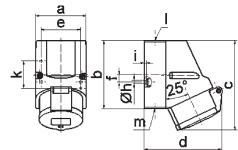

Настенная розетка QUICK-CONNECT

- Пружинные клеммы QUICK-CONNECT
- Kontex контакт
- Кабельный ввод один сверху (открытый), один внизу и один на стенке (Закрытый)
- поворотный корпус основания на 180°
- Степень защиты IP44