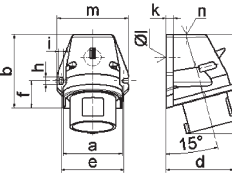

5 MB 44

A	16	16	16	32	32	32	A	П	В	Арт. №	шт.
П	3	4	5	3	4	5					
a	59,5	72,4	72,4	79,1	79,1	79,1	16	3	230	<u>24423</u>	10
b	90,0	90,0	90,0	92,0	92,0	92,0	16	4	400	<u>24392</u>	10
c	120,0	120,0	122,0	134,0	134,0	134,0	16	5	400	<u>242001</u>	10
d	72,0	84,0	84,0	89,0	89,0	89,0	32	3	230	<u>24402</u>	10
e	62,0	77,0	77,0	84,0	84,0	84,0	32	4	400	<u>24405</u>	10
f	33,5	33,5	33,5	30,0	30,0	30,0	32	5	400	<u>242002</u>	10
h	9,0	9,0	9,0	9,0	9,0	9,0					
i	5,5	5,5	5,5	5,5	5,5	5,5					
k	8,0	9,0	9,0	9,0	9,0	9,0					
l	21,0	21,0	21,0	21,0	21,0	21,0					
m	72,0	87,0	87,0	94,0	94,0	94,0					
n	M20	M25	M25	M25	M25	M25