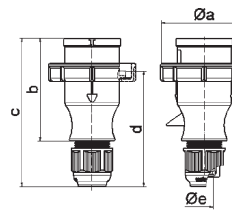

2 MB 130

A	16	16	16	32	32	32	A	П	В	Арт. №	шт.
П	3	4	5	3	4	5					
a	70,0	78,0	86,0	94,0	94,0	101,0	16	3	230	<u>210576</u>	10
b	94,5	98,0	101,0	115,0	115,0	119,0	16	4	400	<u>210583</u>	10
c	138,0	142,0	145,0	170,0	170,0	174,0	16	5	400	<u>210589</u>	10
d	105,5	109,5	112,5	128,0	128,0	132,0	32	3	230	<u>210594</u>	10
e	18,0	18,0	18,0	23,0	23,0	23,0	32	4	400	<u>210601</u>	10
							32	5	400	<u>210607</u>	10

Настенная вилка быстрого монтажа

- Пружинные клеммы QUICK-CONNECT
- Кабельный ввод в верхней (открытый) и
- один в нижней части (закрытый)
- Степень защиты IP44

QUICK-CONNECT