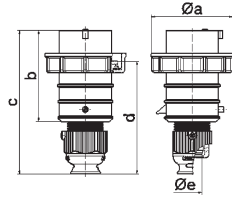

QUICK-CONNECT
MULTI-GRIP

21241

2 MB 94

A	16	16	16	32	32	32	A	П	В	Арт. №	шт.
П	3	4	5	3	4	5					
a	70,0	78,0	86,0	94,0	94,0	101,0	16	3	230	<u>21238</u>	10
b	95,0	95,0	97,0	118,0	118,0	117,0	16	4	400	<u>21349</u>	10
c	145,0	145,0	152,0	178,0	178,0	181,0	16	5	400	<u>21239</u>	10
d	111,0	111,0	119,0	136,0	136,0	138,5	32	3	230	<u>21240</u>	10
e	18,0	18,0	21,0	23,0	23,0	27,0	32	4	400	<u>21351</u>	10
							32	5	400	<u>21241</u>	10