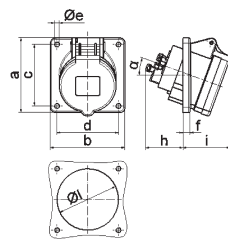

QUICK-CONNECT

12757

4 MB 264

A	16	16	16	32	32	32	A	П	В	Арт. №	шт.
П	3	4	5	3	4	5					
a	85,0	85,0	85,0	85,0	85,0	85,0	16	3	230	12749	10
b	85,0	85,0	85,0	85,0	85,0	85,0					
c	70,0	70,0	70,0	70,0	70,0	70,0	16	4	400	12753	10
d	70,0	70,0	70,0	70,0	70,0	70,0					
ø e	5,5	5,5	5,5	5,5	5,5	5,5	16	5	400	12757	10
f	8,0	8,0	8,0	8,0	8,0	8,0					
h	46,0	46,0	46,0	61,0	61,0	61,0	32	3	230	12761	10
i	50,0	51,0	54,0	60,0	60,0	60,0					
l	57,0	65,0	70,0	78,0	78,0	78,0	32	4	400	12764	10
α	20°	20°	20°	20°	20°	20°					
							32	5	400	12768	10