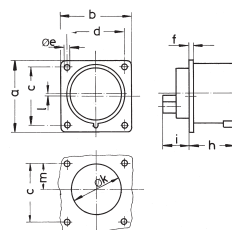

Вилка панельная с пружинными клеммами

- Пружинные клеммы QUICK-CONNECT
- Фланец 75 x75 мм
- Степень защиты IP44

QUICK-CONNECT

282002

5 MB 85

A	16	16	16	32	32	32	A	П	В	Арт. №	шт.
П	3	4	5	3	4	5					
a	75,0	75,0	75,0	75,0	75,0	75,0	16	3	230	<u>28111</u>	10
b	75,0	75,0	75,0	75,0	75,0	75,0	16	4	400	<u>28112</u>	10
c	60,0	60,0	60,0	60,0	60,0	60,0	16	5	400	<u>282001</u>	10
d	60,0	60,0	60,0	60,0	60,0	60,0	32	3	230	<u>28010</u>	10
e	5,5	5,5	5,5	5,5	5,5	5,5	32	4	400	<u>28012</u>	10
f	7,0	7,0	7,0	7,0	7,0	7,0	32	5	400	<u>282002</u>	10
h	43,0	43,0	43,0	53,0	53,0	53,0					
i	39,0	39,0	39,0	50,0	50,0	50,0					
k	42,0	48,0	61,0	57,0	57,0	60,0					
l	-	-	5,0	2,0	2,0	-					
m	30,0	30,0	25,0	28,0	28,0	30,0					

Вводная вилка с фланцем

- Винтовые клеммы
- Фланец 75 x75 мм
- Никелированные контакты
- Степень защиты IP44

QUICK-CONNECT

2815

5 MB 39

A	16	16	16	32	32	32	A	П	В	Арт. №	шт.
П	3	4	5	3	4	5					
a	75,0	75,0	75,0	75,0	75,0	75,0	16	3	230	<u>2817</u>	10
b	75,0	75,0	75,0	75,0	75,0	75,0	16	4	400	<u>2831</u>	10
c	60,0	60,0	60,0	60,0	60,0	60,0	16	5	400	<u>2814</u>	10
d	60,0	60,0	60,0	60,0	60,0	60,0	32	3	230	<u>2827</u>	10
e	5,5	5,5	5,5	5,5	5,5	5,5	32	4	400	<u>2830</u>	10
f	7,0	7,0	7,0	7,0	7,0	7,0	32	5	400	<u>2815</u>	10
h	43,0	43,0	43,0	53,0	53,0	53,0					
i	24,0	24,0	24,0	30,0	30,0	30,0					
k	42,0	48,0	61,0	57,0	57,0	57,0					
l	-	-	5,0	2,0	2,0	-					
m	30,0	30,0	25,0	28,0	28,0	30,0					