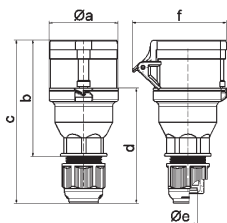

Розетка быстрого монтажа с разгрузкой натяжения кабеля

- Пружинные клеммы QUICK-CONNECT
- Быстроразборный корпус
- Сальник с разгрузкой натяжения кабеля
- Kontex контакт
- Степень защиты IP44

QUICK-CONNECT
MULTI-GRIP

3148

3 MB 65

A	16	16	16	32	32	32	A	П	В	Арт. №	шт.
П	3	4	5	3	4	5					
a	53,0	60,0	66,0	74,5	74,5	74,5	16	3	230	3126	10
b	100,5	112,5	113,5	133,5	133,5	134,5	16	4	400	3130	10
c	141,0	153,0	154,0	186,0	186,0	187,0					
d	97,5	104,5	105,5	127,5	127,5	128,5					
e	18,0	18,0	18,0	23,0	23,0	23,0	16	5	400	3136	10
f	76,0	79,0	86,0	92,0	92,0	97,0					
							32	3	230	3138	10
							32	4	400	3142	10
							32	5	400	3148	10

TLS-разъём с MULTI-GRIP

- Винтовые клеммы
- Кабельный сальник MULTI-GRIP
- Цельный корпус
- Степень защиты IP44

MULTI-GRIP

304-TLS