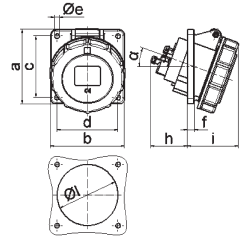

4 MB 114

A	16	16	16	32	32	32	A	П	В	Арт. №	шт.
П	3	4	5	3	4	5					
a	85,0	85,0	85,0	85,0	85,0	85,0	16	3	230	12813	10
b	85,0	85,0	85,0	85,0	85,0	85,0	16	4	400	12814	10
c	70,0	70,0	70,0	70,0	70,0	70,0	16	5	400	12817	10
d	70,0	70,0	70,0	70,0	70,0	70,0	32	3	230	12819	10
e	5,5	5,5	5,5	5,5	5,5	5,5	32	4	400	12821	10
f	8,0	8,0	8,0	8,0	8,0	8,0	32	5	400	12824	10
h	46,0	46,0	46,0	61,0	61,0	61,0					
i	57,0	57,0	60,0	65,0	65,0	69,0					
l	57,0	65,0	70,0	78,0	78,0	78,0					
α	20°	20°	20°	20°	20°	20°					

QUICK-CONNECT