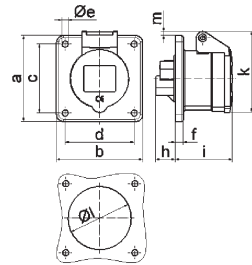

Панельная розетка QUICK-CONNECT

- Розетка быстрого монтажа
- Пружинные клеммы QUICK-CONNECT
- Kontex контакт
- фланец 75 x 75 мм
- Степень защиты IP44

QUICK-CONNECT

132001

4 MB 263

A	16	16	16	32	32	32	A	P	V	Арт. №	шт.
П	3	4	5	3	4	5					
a	75,0	75,0	75,0	75,0	75,0	75,0	16	3	230	13686	10
b	75,0	75,0	75,0	75,0	75,0	75,0					
c	60,0	60,0	60,0	60,0	60,0	60,0	16	4	400	13693	10
d	60,0	60,0	60,0	60,0	60,0	60,0					
ø e	5,5	5,5	5,5	5,5	5,5	5,5	16	5	400	132001	10
f	7,0	7,0	7,0	8,0	8,0	8,0					
h	35,5	35,5	35,5	50,0	50,0	50,0	32	3	230	13703	10
i	50,0	50,0	51,0	60,0	60,0	60,0					
k	74,0	84,0	91,0	94,0	94,0	102,0	32	4	400	13710	10
l	45,0	45,0	55,0	60,0	60,0	60,0					
m	8,0	12,0	16,0	17,0	17,0	22,0	32	5	400	132002	10

Панельная розетка

- Прямая
- Винтовые клеммы
- фланец 75 x 75 мм
- Степень защиты IP44

1333

4 MB 4

A	16	16	16	32	32	32	A	П	В	Арт. №	шт.
П	3	4	5	3	4	5					
a	75,0	75,0	75,0	75,0	75,0	75,0	16	3	230	13001	10
b	75,0	75,0	75,0	75,0	75,0	75,0					
c	60,0	60,0	60,0	60,0	60,0	60,0	16	4	400	1324	10
d	60,0	60,0	60,0	60,0	60,0	60,0					
e ø	5,5	5,5	5,5	5,5	5,5	5,5	16	5	400	13005	10
f	7,0	7,0	7,0	8,0	8,0	8,0					
h	17,0	26,0	17,0	36,0	36,0	19,0	32	3	230	13007	10
i	51,0	53,0	53,0	62,0	62,0	62,0					
k	70,0	80,0	85,0	90,0	90,0	98,0	32	4	400	13011	10
l ø	45,0	45,0	55,0	60,0	60,0	60,0					
m	3,5	7,0	11,5	12,0	12,0	17,0	32	5	400	1333	10