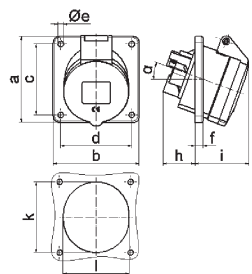

Панельная розетка

- Прямая
- Винтовые клеммы
- фланец 75 x 75 мм
- Степень защиты IP44

1333

4 MB 4

A	16	16	16	32	32	32	A	П	В	Арт. №	шт.
П	3	4	5	3	4	5					
a	75,0	75,0	75,0	75,0	75,0	75,0	16	3	230	13001	10
b	75,0	75,0	75,0	75,0	75,0	75,0					
c	60,0	60,0	60,0	60,0	60,0	60,0	16	4	400	1324	10
d	60,0	60,0	60,0	60,0	60,0	60,0					
e ø	5,5	5,5	5,5	5,5	5,5	5,5	16	5	400	13005	10
f	7,0	7,0	7,0	8,0	8,0	8,0					
h	17,0	26,0	17,0	36,0	36,0	19,0	32	3	230	13007	10
i	51,0	53,0	53,0	62,0	62,0	62,0					
k	70,0	80,0	85,0	90,0	90,0	98,0	32	4	400	13011	10
l ø	45,0	45,0	55,0	60,0	60,0	60,0					
m	3,5	7,0	11,5	12,0	12,0	17,0	32	5	400	1333	10

Панельная розетка QUICK-CONNECT

- наклон 20°
- Пружинные клеммы QUICK-CONNECT
- Kontex контакт
- фланец 85 x 85 мм
- Степень защиты IP44

QUICK-CONNECT

12757

4 MB 264

A	16	16	16	32	32	32	A	П	В	Арт. №	шт.
П	3	4	5	3	4	5					
a	85,0	85,0	85,0	85,0	85,0	85,0	16	3	230	12749	10
b	85,0	85,0	85,0	85,0	85,0	85,0					
c	70,0	70,0	70,0	70,0	70,0	70,0	16	4	400	12753	10
d	70,0	70,0	70,0	70,0	70,0	70,0					
ø e	5,5	5,5	5,5	5,5	5,5	5,5	16	5	400	12757	10
f	8,0	8,0	8,0	8,0	8,0	8,0					
h	46,0	46,0	46,0	61,0	61,0	61,0	32	3	230	12761	10
i	50,0	51,0	54,0	60,0	60,0	60,0					
l	57,0	65,0	70,0	78,0	78,0	78,0	32	4	400	12764	10
α	20°	20°	20°	20°	20°	20°					
							32	5	400	12768	10

Панельная розетка

- наклон 20°
- Винтовые клеммы
- фланец 85 x 85 мм
- Степень защиты IP44

12078

4 MB 26

A	16	16	16	32	32	32	A	П	В	Арт. №	шт.
П	3	4	5	3	4	5					
a	85,0	85,0	85,0	85,0	85,0	85,0	16	3	230	12080	10
b	85,0	85,0	85,0	85,0	85,0	85,0					
c	70,0	70,0	70,0	70,0	70,0	70,0	16	4	400	12500	10
d	70,0	70,0	70,0	70,0	70,0	70,0					
e ø	5,5	5,5	5,5	5,5	5,5	5,5	16	5	400	12078	10
f	8,0	8,0	8,0	8,0	8,0	8,0					
h	30,0	30,0	30,0	50,0	50,0	50,0	32	3	230	12310	10
i	48,0	50,0	54,0	63,0	63,0	60,0					
k	57,0	65,0	70,0	78,0	78,0	78,0	32	4	400	12311	10
l	57,0	65,0	70,0	78,0	78,0	78,0					
α	20°	20°	20°	20°	20°	20°	32	5	400	1215	10