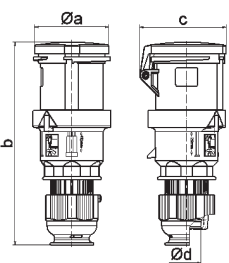

MULTI GRIP

310494

3 MB 107

A	63	Execution	A	П	В	Арт. №	шт.
Ø a	95,0	quickCONNECT	63	4	400	310490	5
b	251,0						
c	109,0	quickCONNECT	63	5	400	310494	5
Ø d	36,0	Винтовые	63	3	230	3104	5
		Винтовые	63	4	400	3151	5
		Винтовые	63	5	400	3112	5

Розетка TE-Plus с разгрузкой натяжения кабеля

- Термостойкие держатели контактов
- Koptex контакт
- никелированные контакты
- специальная система разгрузки натяжения кабеля
- Степень защиты IP67