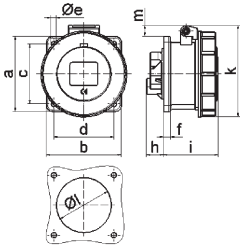

Панельная розетка

- наклон 20°
- Винтовые клеммы
- фланец 85 x 85 мм
- Степень защиты IP44

12078

4 MB 26

A	16	16	16	32	32	32	A	П	В	Арт. №	шт.
П	3	4	5	3	4	5					
a	85,0	85,0	85,0	85,0	85,0	85,0	16	3	230	12080	10
b	85,0	85,0	85,0	85,0	85,0	85,0					
c	70,0	70,0	70,0	70,0	70,0	70,0	16	4	400	12500	10
d	70,0	70,0	70,0	70,0	70,0	70,0					
e ø	5,5	5,5	5,5	5,5	5,5	5,5	16	5	400	12078	10
f	8,0	8,0	8,0	8,0	8,0	8,0					
h	30,0	30,0	30,0	50,0	50,0	50,0	32	3	230	12310	10
i	48,0	50,0	54,0	63,0	63,0	60,0					
k	57,0	65,0	70,0	78,0	78,0	78,0	32	4	400	12311	10
l	57,0	65,0	70,0	78,0	78,0	78,0					
α	20°	20°	20°	20°	20°	20°	32	5	400	1215	10

Панельная розетка QUICK-CONNECT

- прямая, без наклона
- Пружинные клеммы QUICK-CONNECT
- Kontex контакт
- фланец 75 x 75 мм
- Степень защиты IP67

QUICK-CONNECT

13745

4 MB 105

A	16	16	16	32	16	32	A	П	В	Арт. №	шт.
П	3	4	5	3	4	5					
a	75,0	75,0	75,0	75,0	75,0	75,0	16	3	230	13734	10
b	75,0	75,0	75,0	75,0	75,0	75,0					
c	60,0	60,0	60,0	60,0	60,0	60,0	16	4	400	13739	10
d	60,0	60,0	60,0	60,0	60,0	60,0					
ø e	5,5	5,5	5,5	5,5	5,5	5,5	16	5	400	13745	10
f	7,0	7,0	7,0	8,0	8,0	8,0					
h	35,5	35,5	35,5	50,0	50,0	50,0	32	3	230	13750	10
i	57,0	58,0	57,0	65,0	65,0	65,0					
k	76,0	83,0	93,0	100,0	100,0	106,0	32	4	400	13756	10
l	45,0	45,0	55,0	60,0	60,0	60,0					
m	3,5	7,0	11,5	12,0	12,0	17,0	32	5	400	13762	10

Панельная розетка

- Прямая
- Винтовые клеммы
- фланец 75 x 75 мм
- Степень защиты IP67

1370

4 MB 5

A	16	16	16	32	32	32	A	П	В	Арт. №	шт.
П	3	4	5	3	4	5					
a	75,0	75,0	75,0	75,0	75,0	75,0	16	3	230	1372	10
b	75,0	75,0	75,0	75,0	75,0	75,0	16	4	400	1376	10
c	60,0	60,0	60,0	60,0	60,0	60,0	16	5	400	1382	10
d	60,0	60,0	60,0	60,0	60,0	60,0	32	3	230	13024	10
e	5,5	5,5	5,5	5,5	5,5	5,5	32	4	400	13028	10
f	7,0	7,0	7,0	8,0	8,0	8,0	32	5	400	1370	10
h	17,0	26,0	17,0	36,0	36,0	19,0					
i	57,0	58,0	57,0	65,0	65,0	65,0					
k	76,0	83,0	93,0	100,0	100,0	106,0					
l	45,0	45,0	55,0	60,0	60,0	60,0					
m	3,5	7,0	11,5	12,0	12,0	17,0					